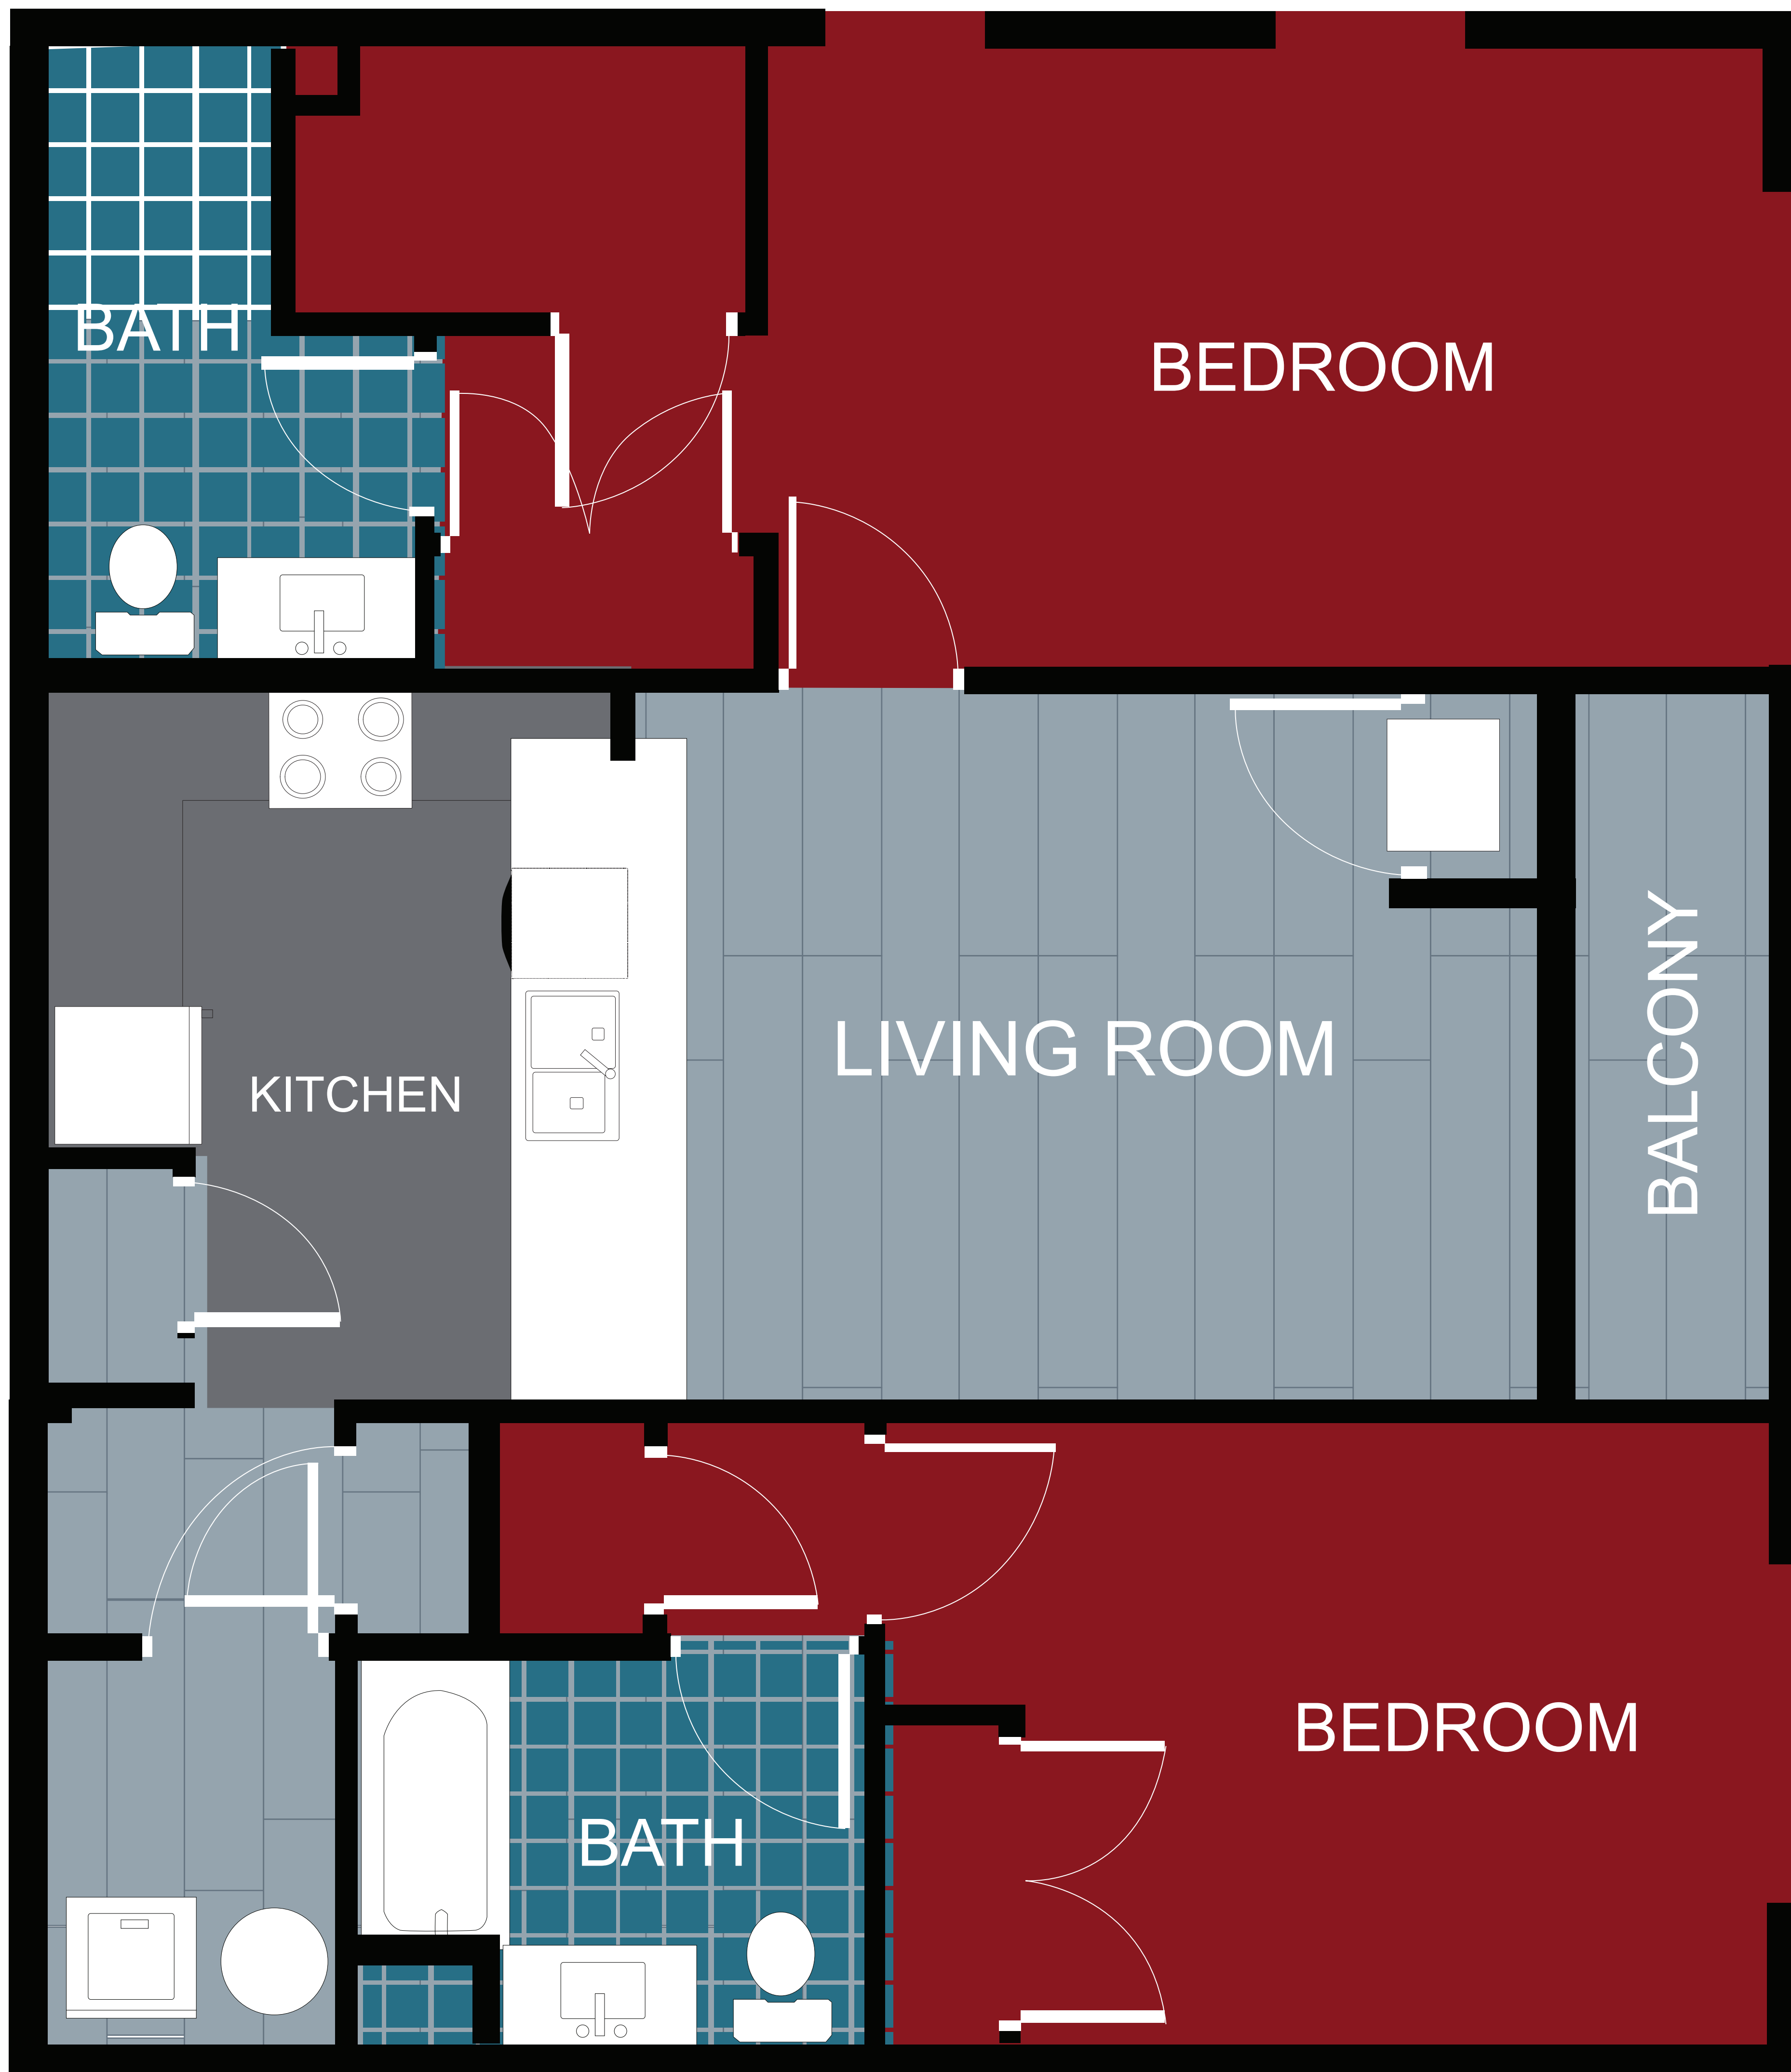

APT: 330/430

DIMENSIONS	
●	Bedroom 11x18
●	2nd Bedroom 13x11
●	Living Area 14x17
●	Balcony 90sq.ft
●	Total Area 1163sq.ft

Station House Somerville
 44 Veterans Memorial Drive
 Somerville, NJ 08876
 Phone: 908-879-2000
www.dgmpropertiesnj.com