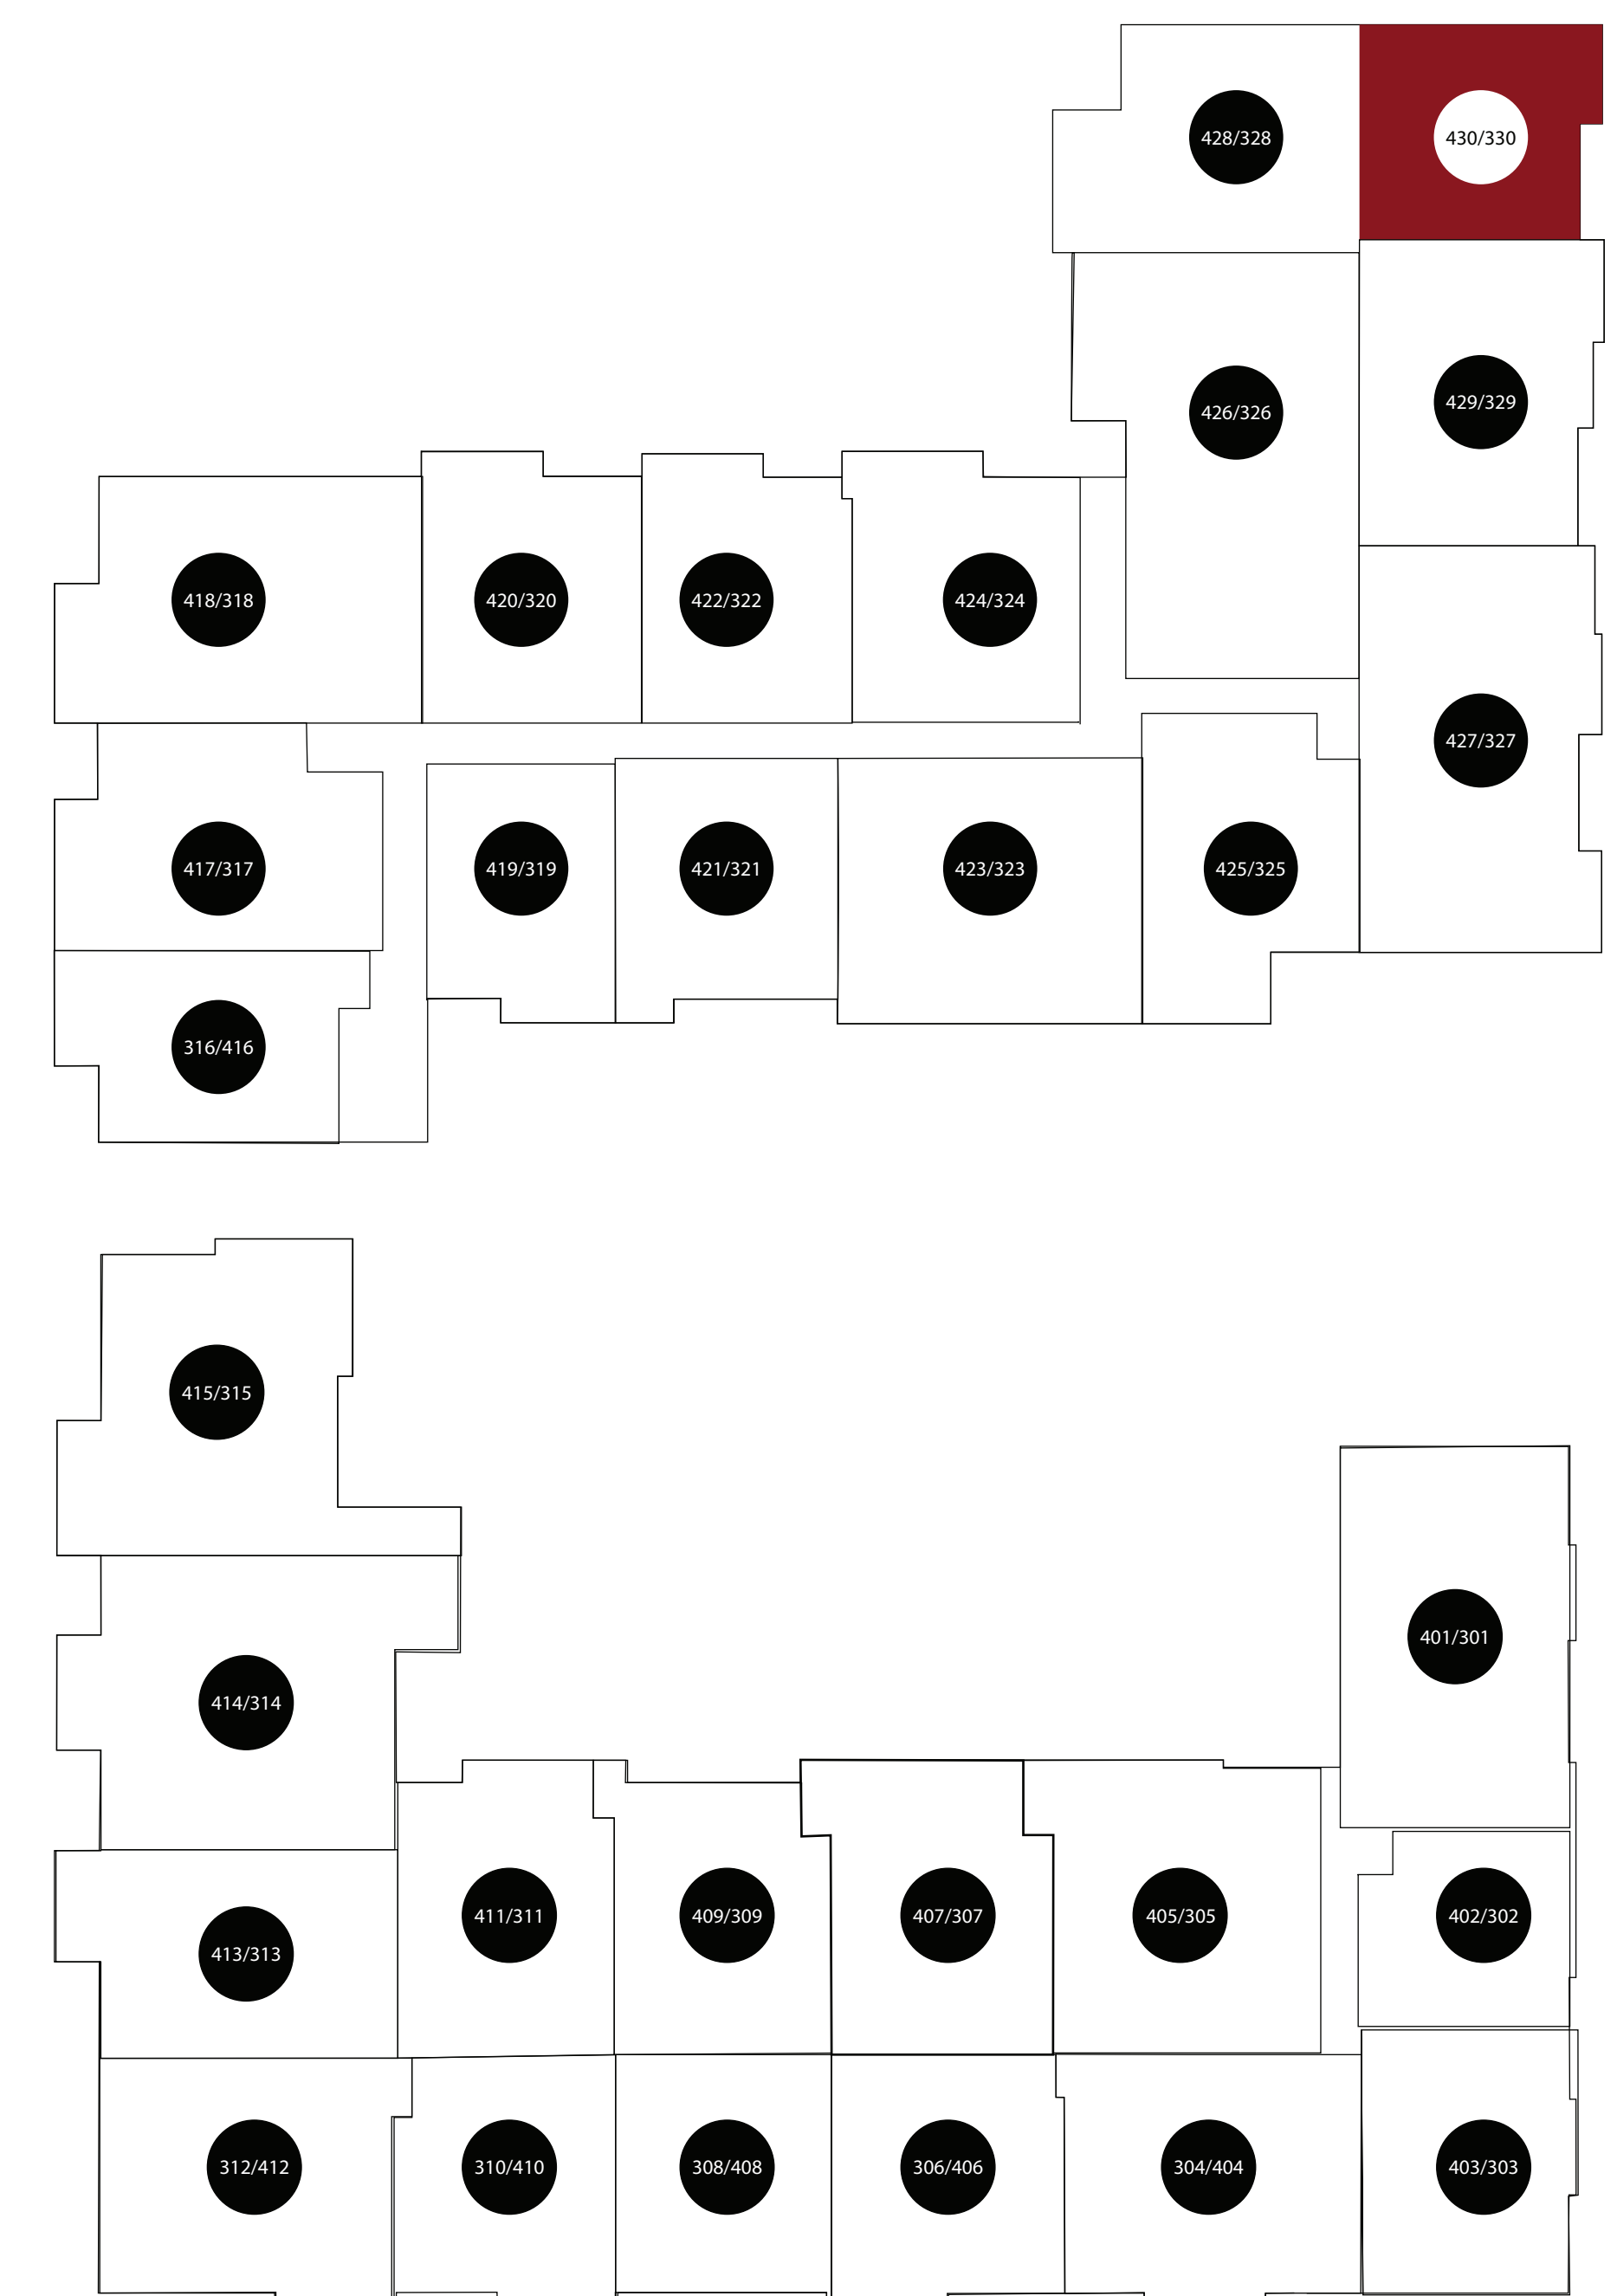

APT: 330/430

DIMENSIONS	
●	Bedroom 11x18
●	2nd Bedroom 13x11
●	Living Area 14x17
●	Balcony 90sq.ft
●	Total Area 1163sq.ft

Station House Somerville
 44 Veterans Memorial Drive
 Somerville, NJ 08876
 Phone: 908-879-2000
www.dgmpropertiesnj.com