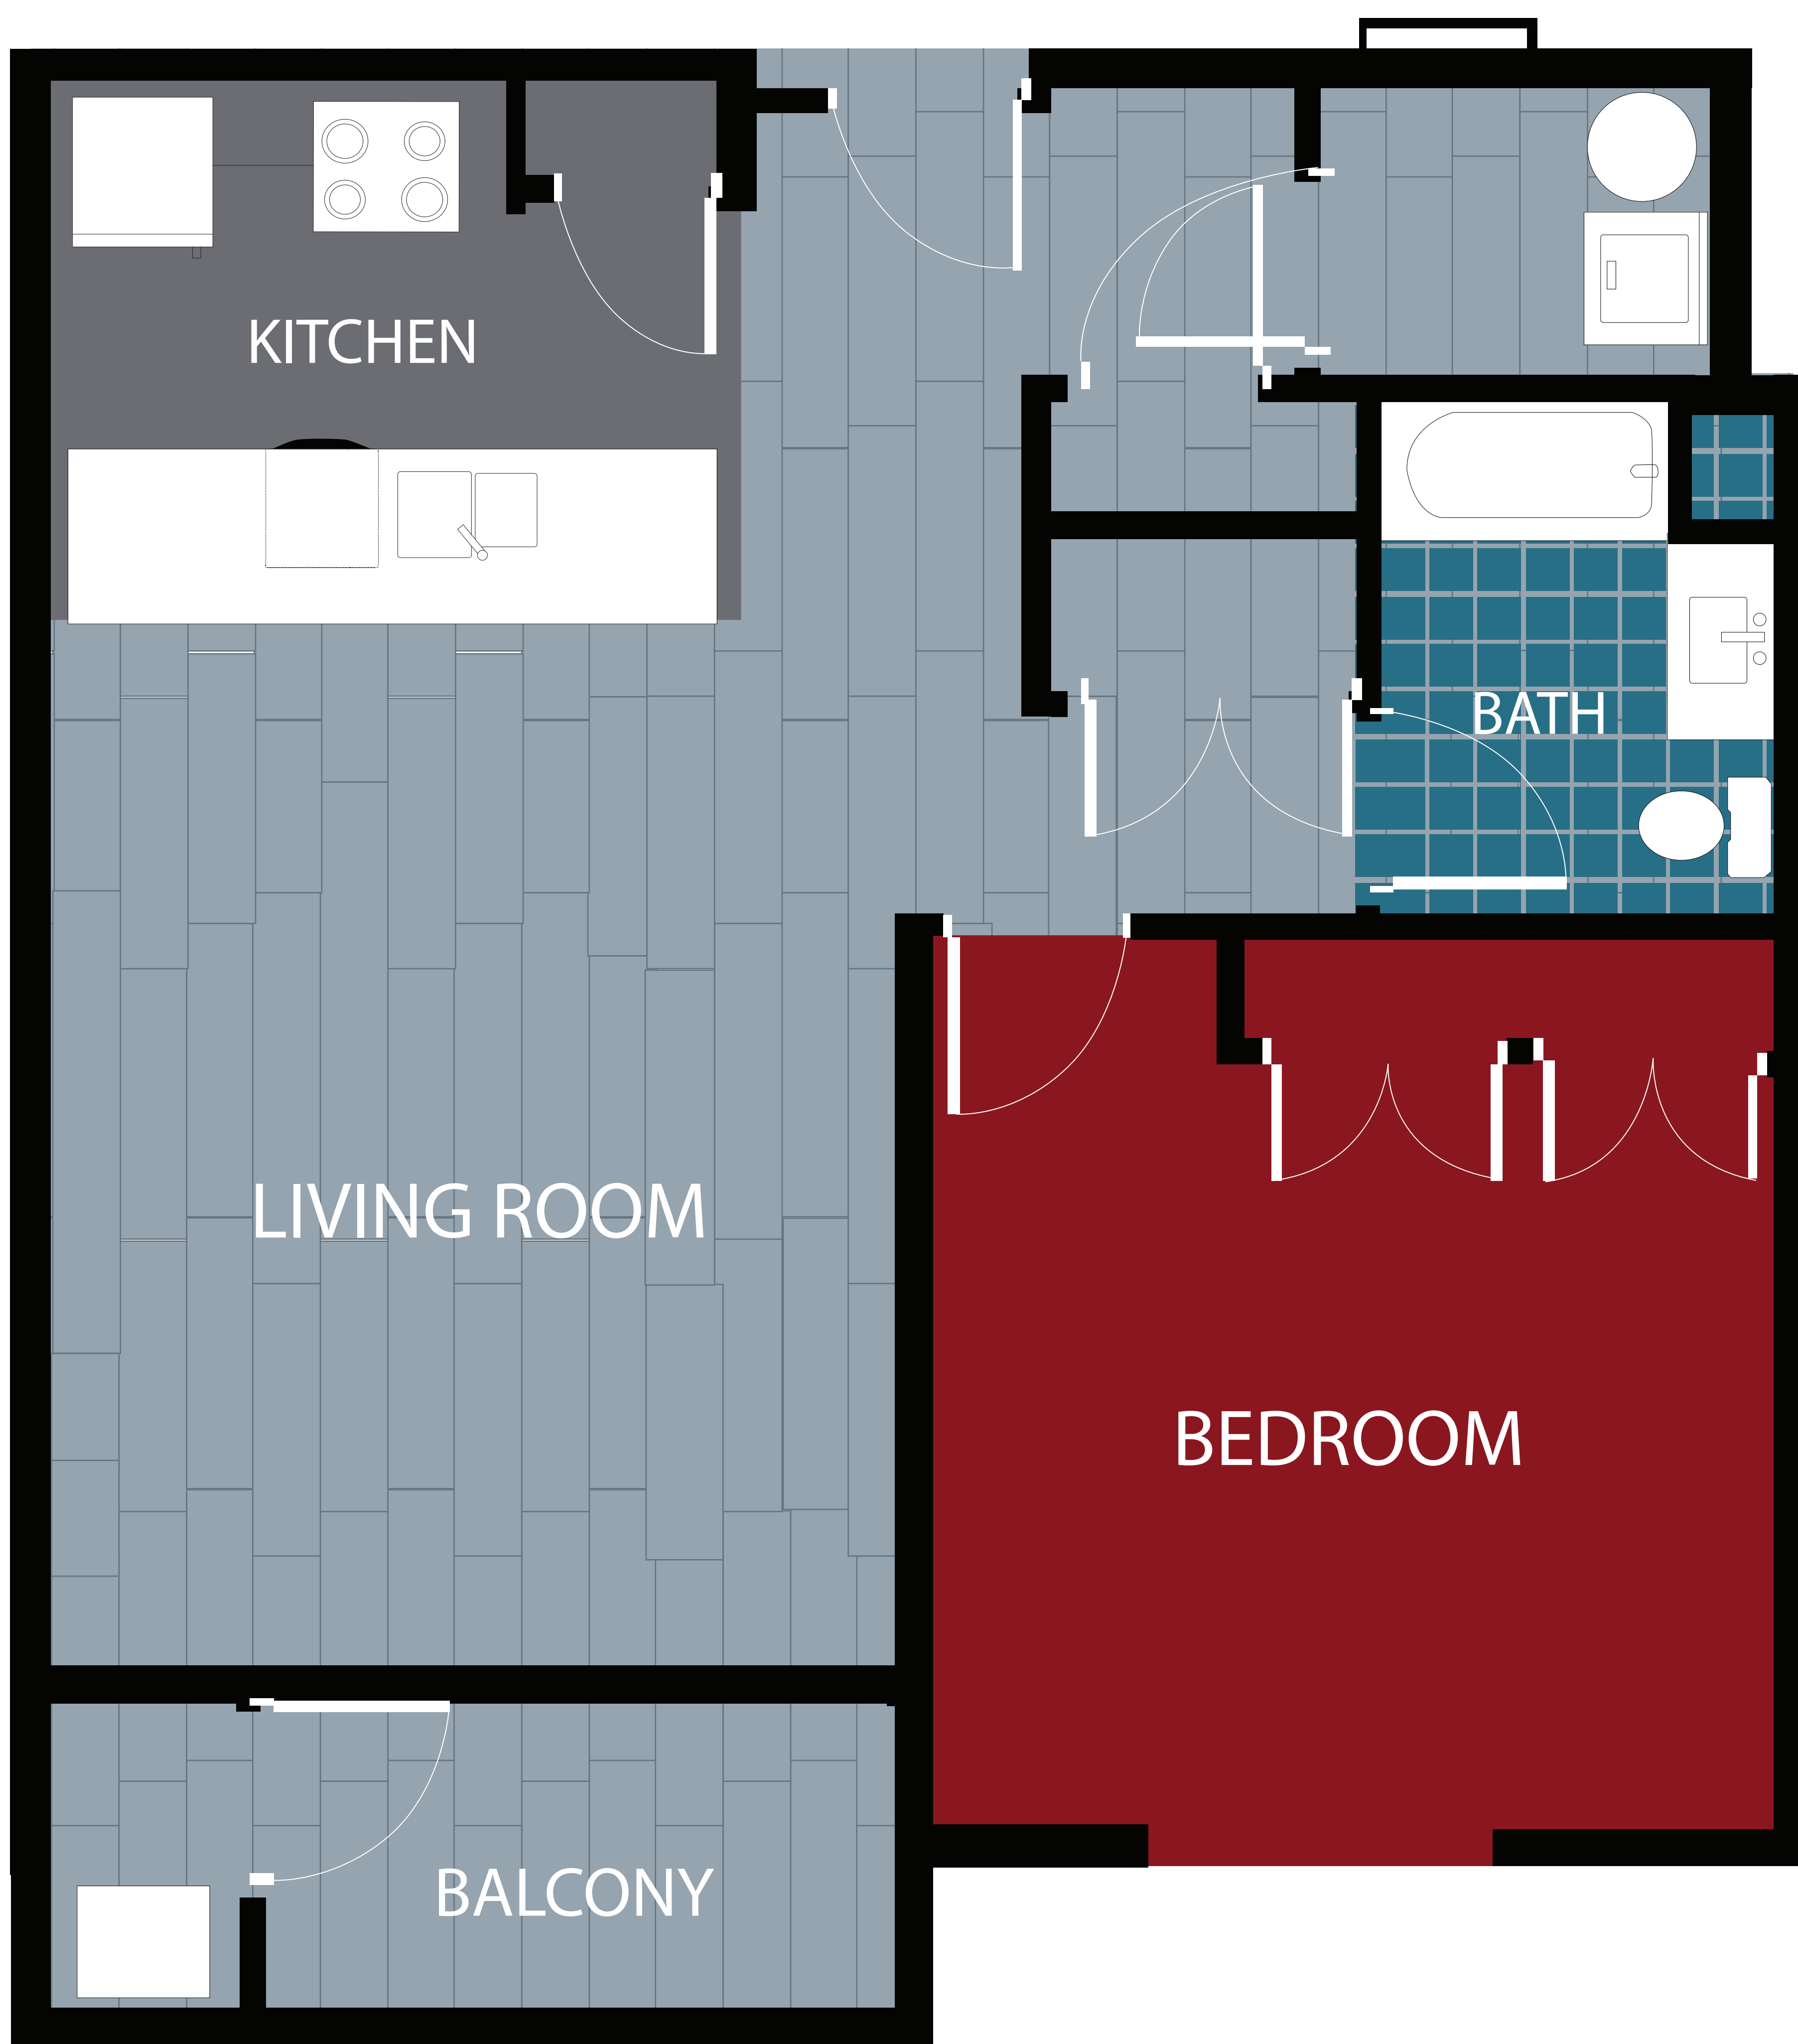

# APT: 406

### DIMENSIONS

- Bedroom 13x14
- Living Area 15x15
- Balcony 75sq.ft
- Total Area 878sq.ft

Station House Somerville  
44 Veterans Memorial Drive  
Somerville, NJ 08876  
Phone: 908-879-2000  
[www.dgmpropertiesnj.com](http://www.dgmpropertiesnj.com)

DISCLAIMER: Floor plans are for marketing/illustrative purposes only and are not to scale. Actual square footage, dimensions and features may vary.