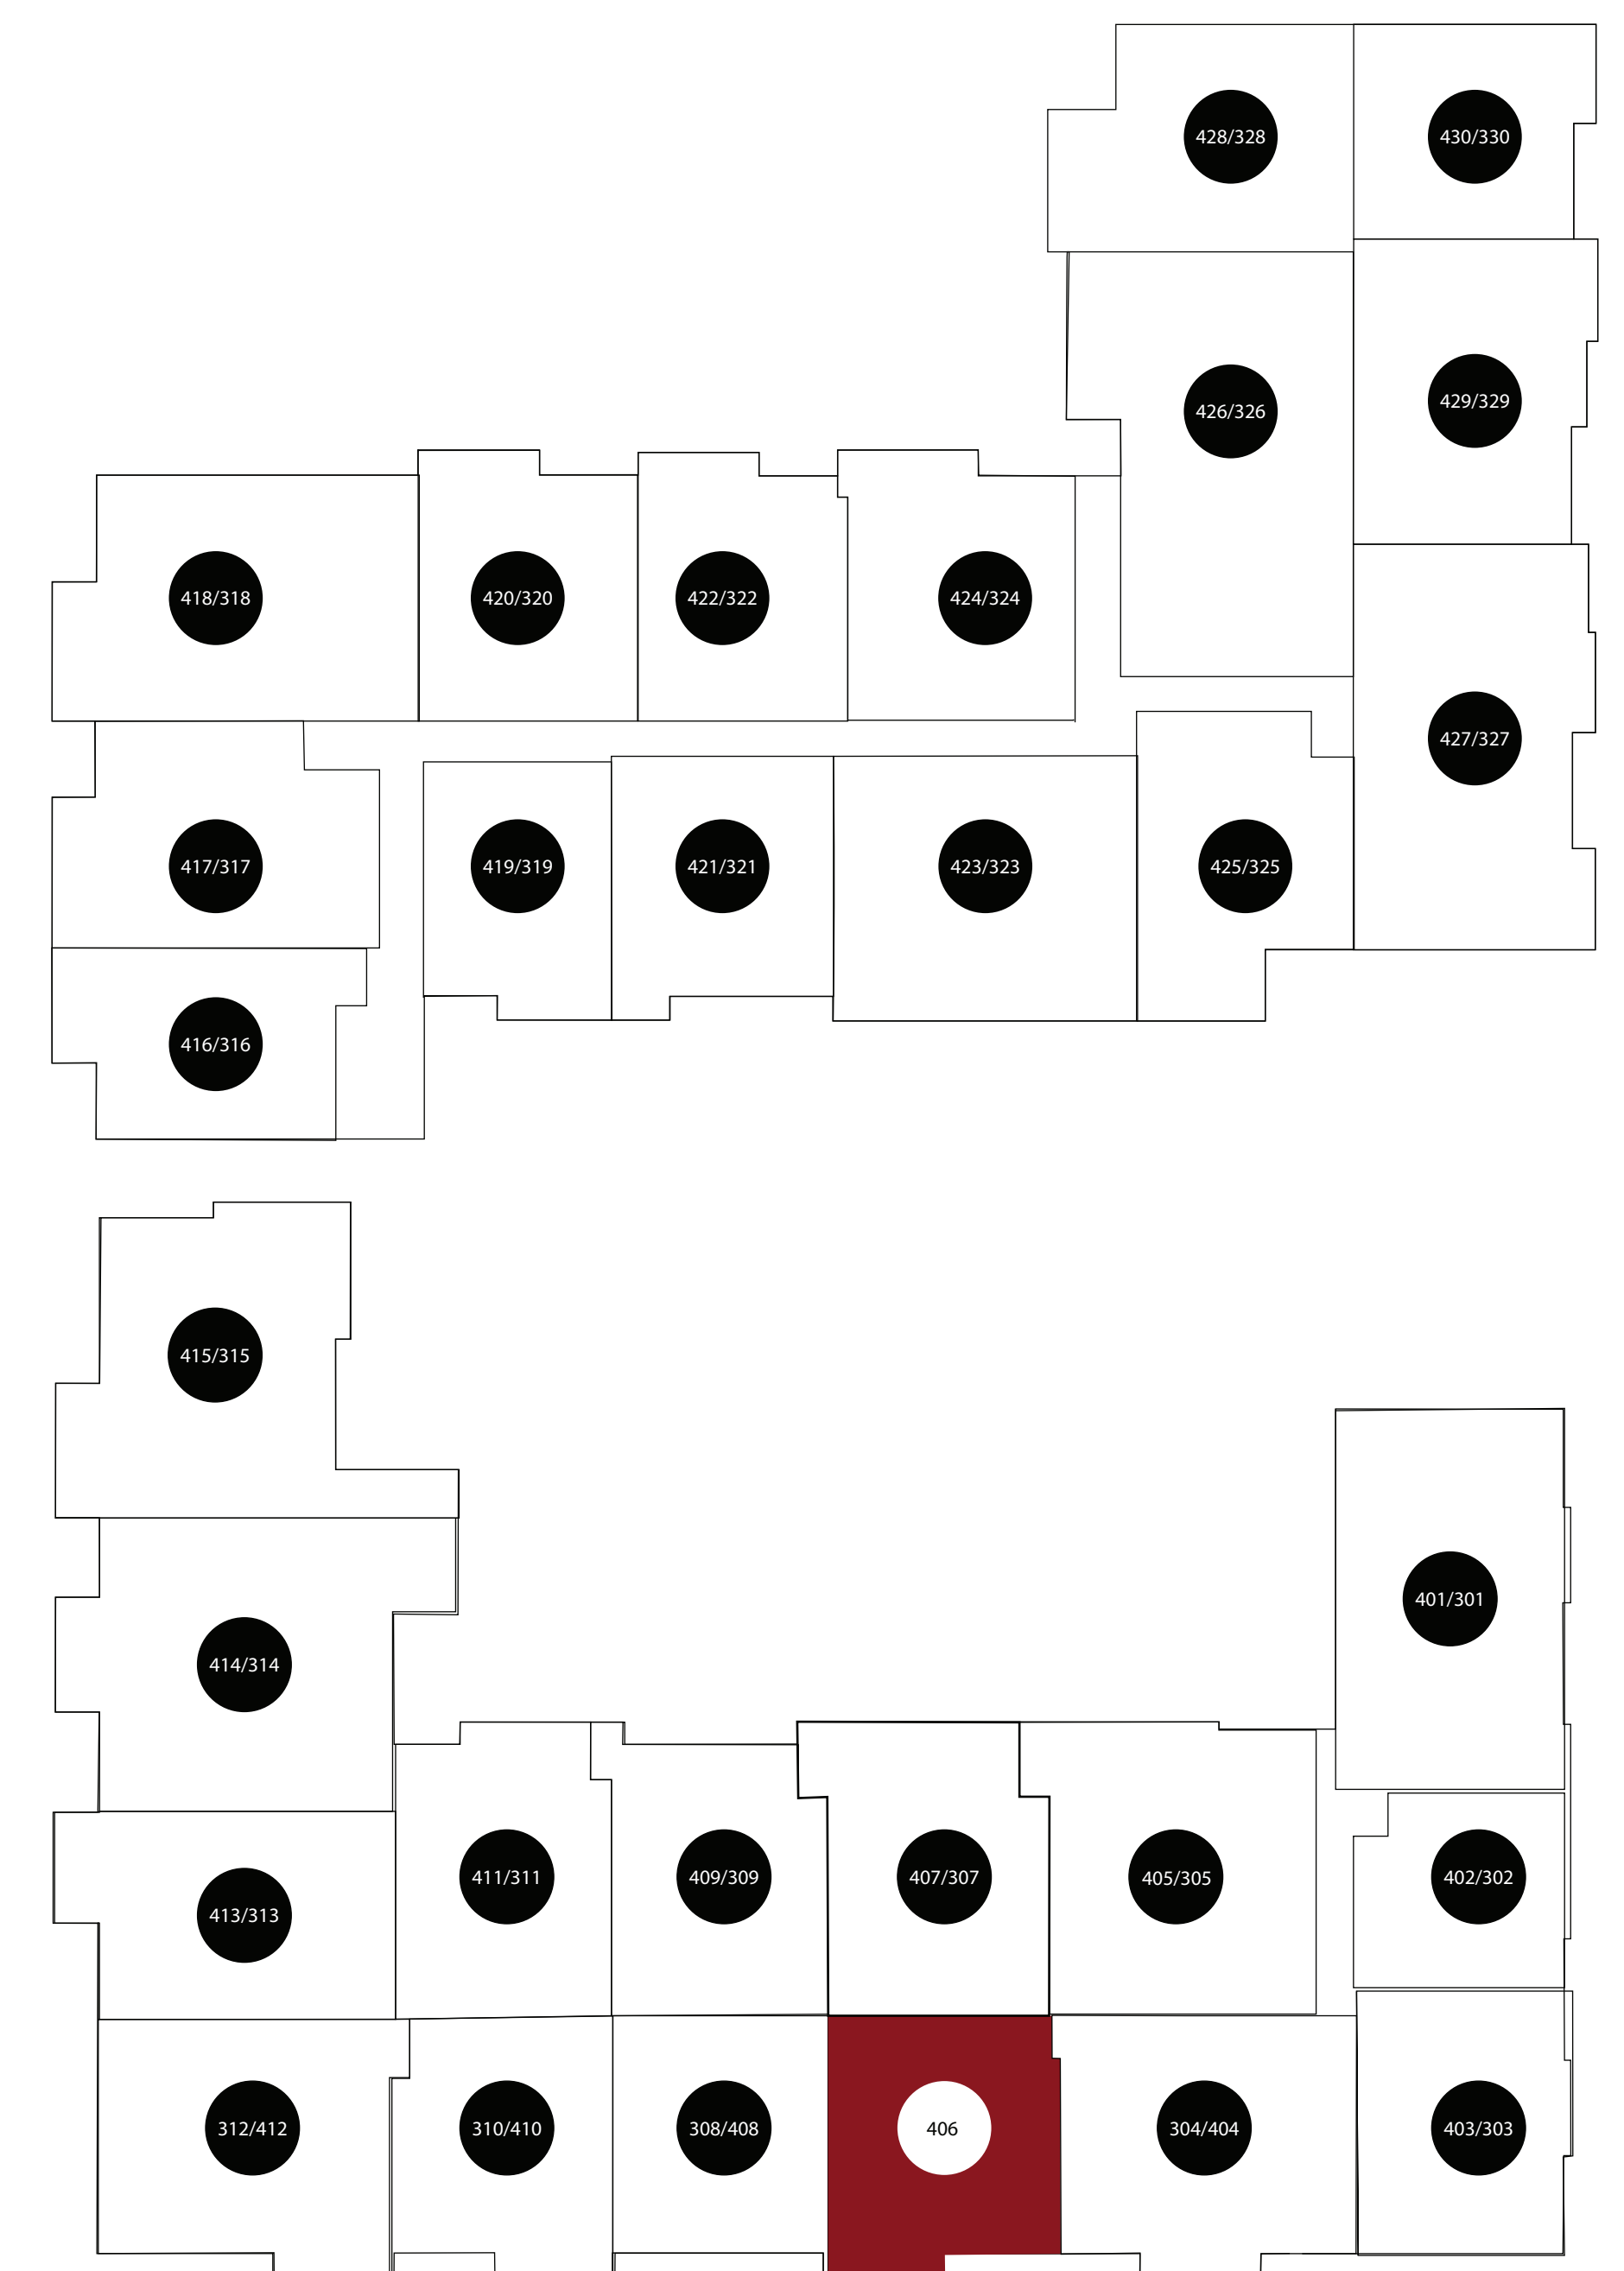

# APT: 406

### DIMENSIONS

- Bedroom 13x14
- Living Area 15x15
- Balcony 75sq.ft
- Total Area 878sq.ft

Station House Somerville  
44 Veterans Memorial Drive  
Somerville, NJ 08876  
Phone: 908-879-2000  
[www.dgmpropertiesnj.com](http://www.dgmpropertiesnj.com)

DISCLAIMER: Floor plans are for marketing/illustrative purposes only and are not to scale. Actual square footage, dimensions and features may vary.