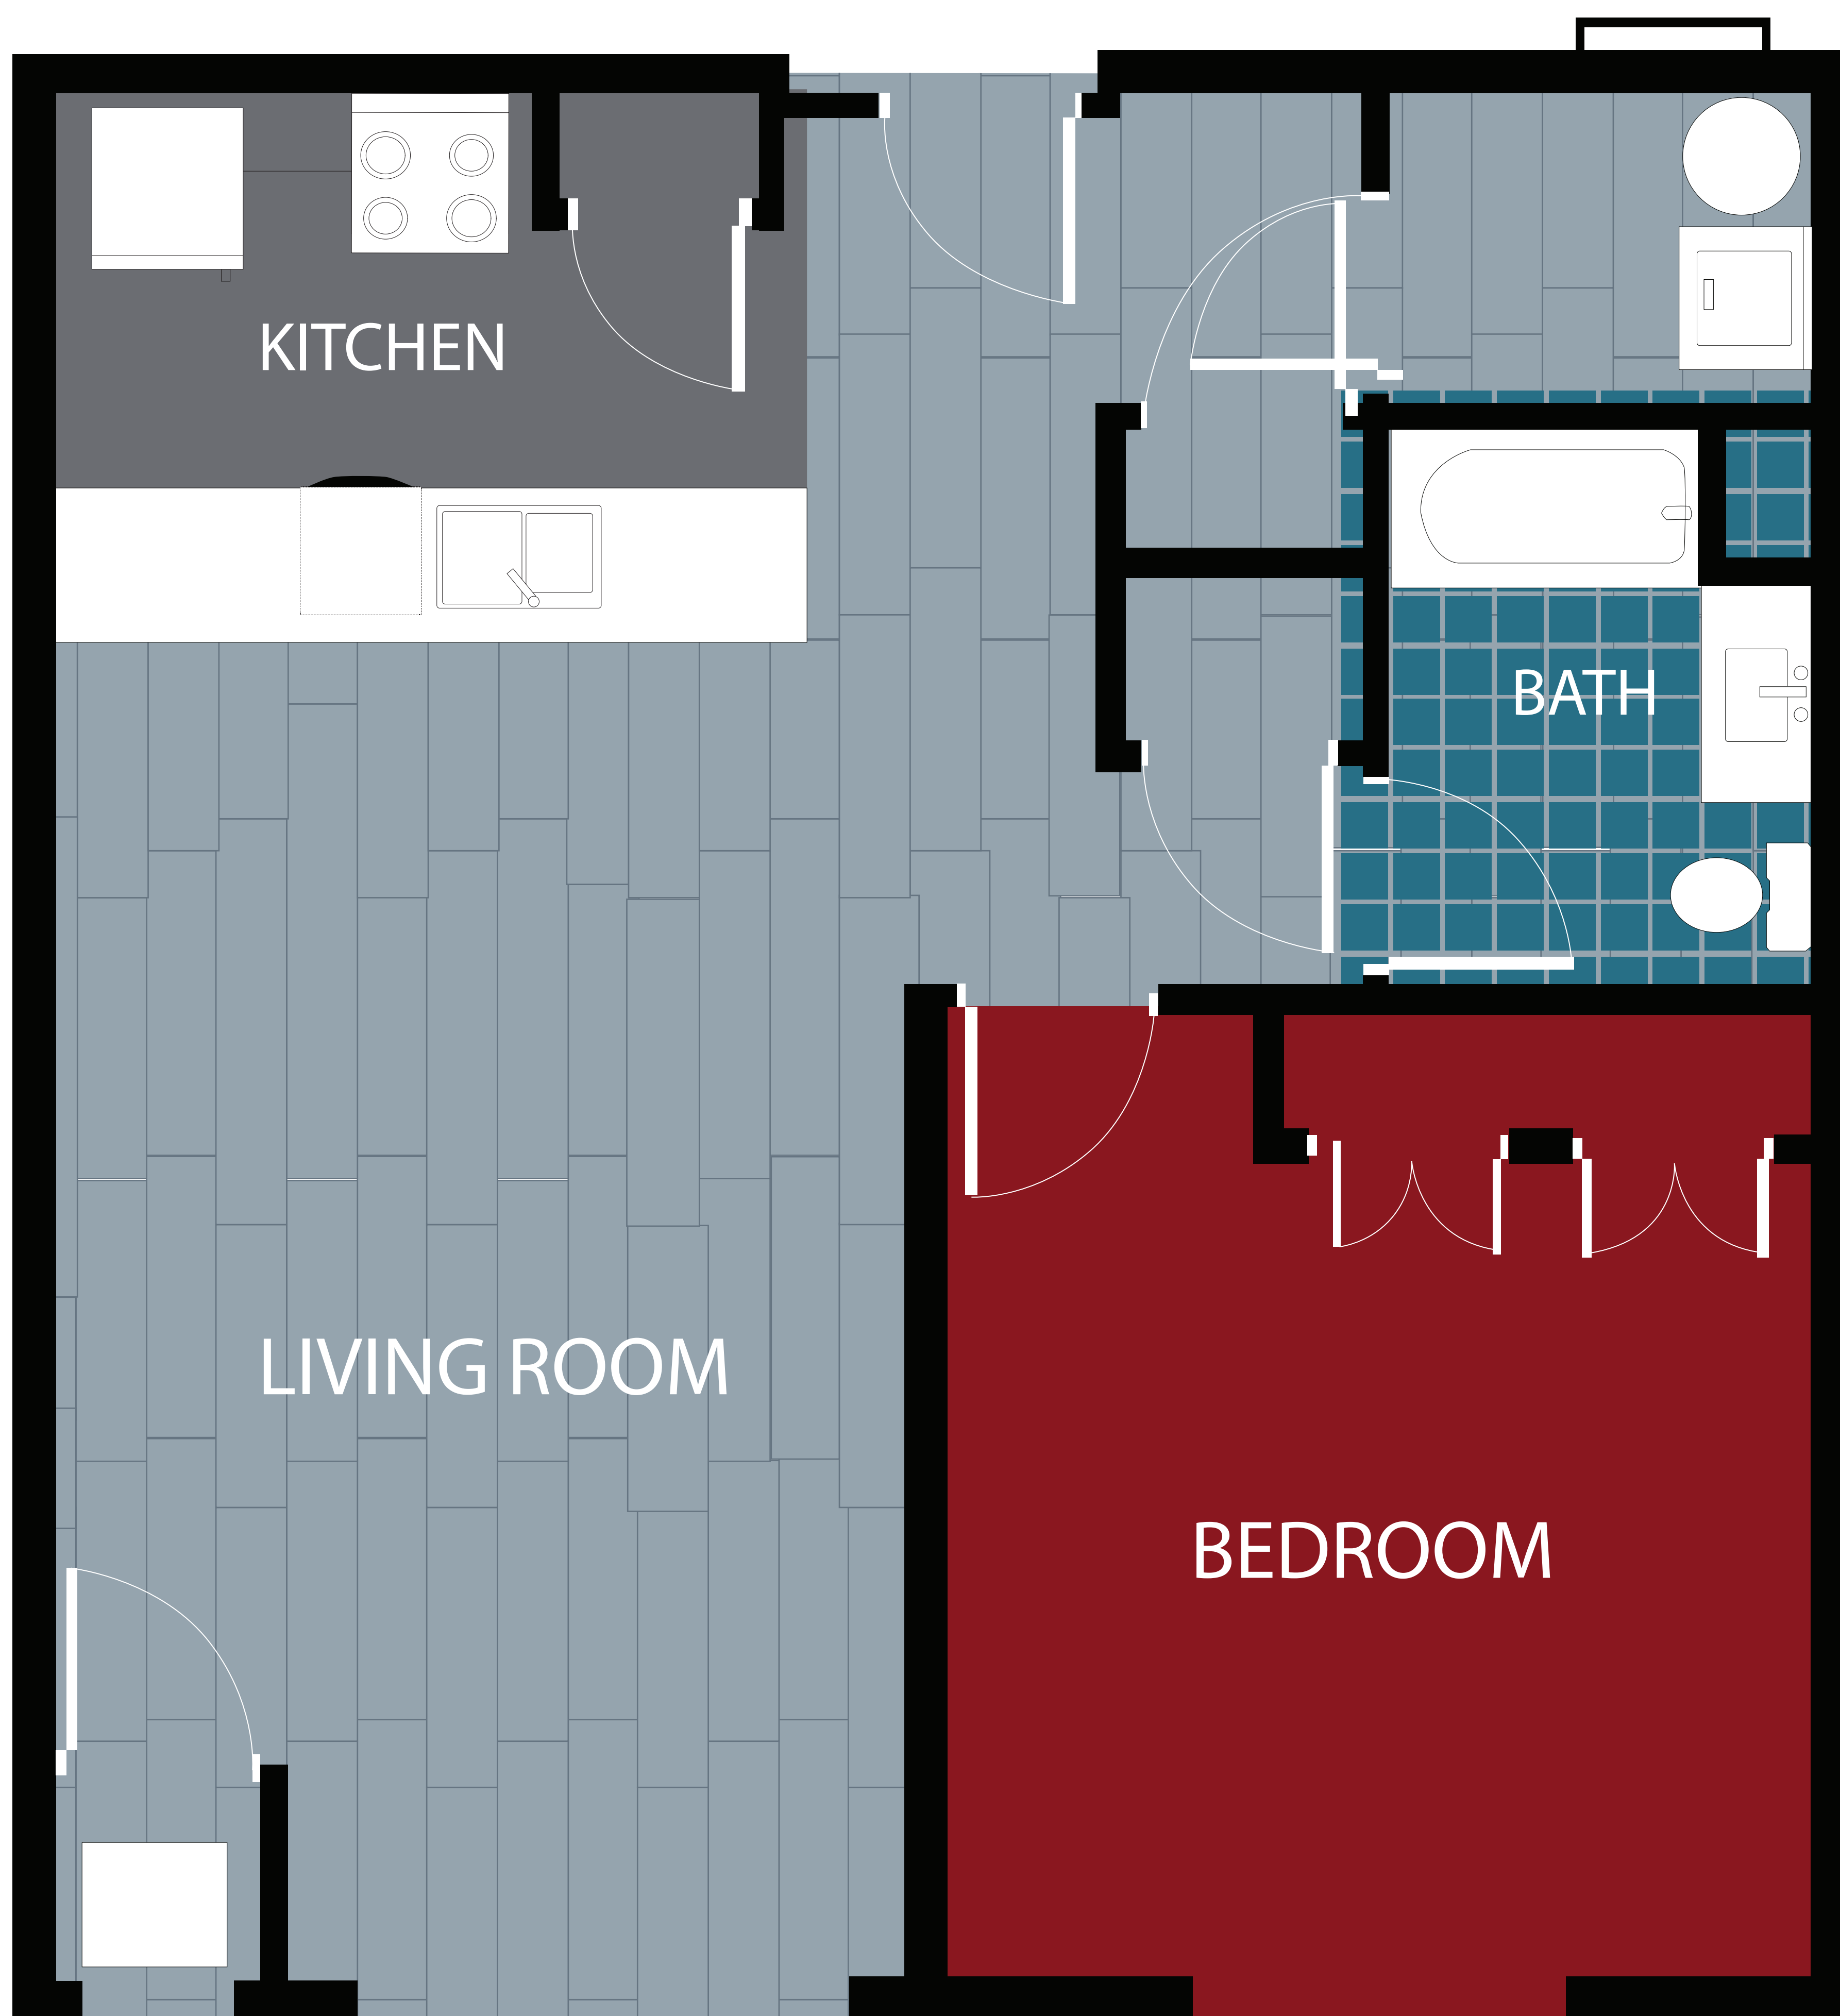

# APT: 408

### DIMENSIONS

- Bedroom  
13x14
- Living Area  
14x15
- Total Area  
864sq.ft

Station House Somerville  
44 Veterans Memorial Drive  
Somerville, NJ 08876  
Phone: 908-879-2000  
[www.dgmpropertiesnj.com](http://www.dgmpropertiesnj.com)