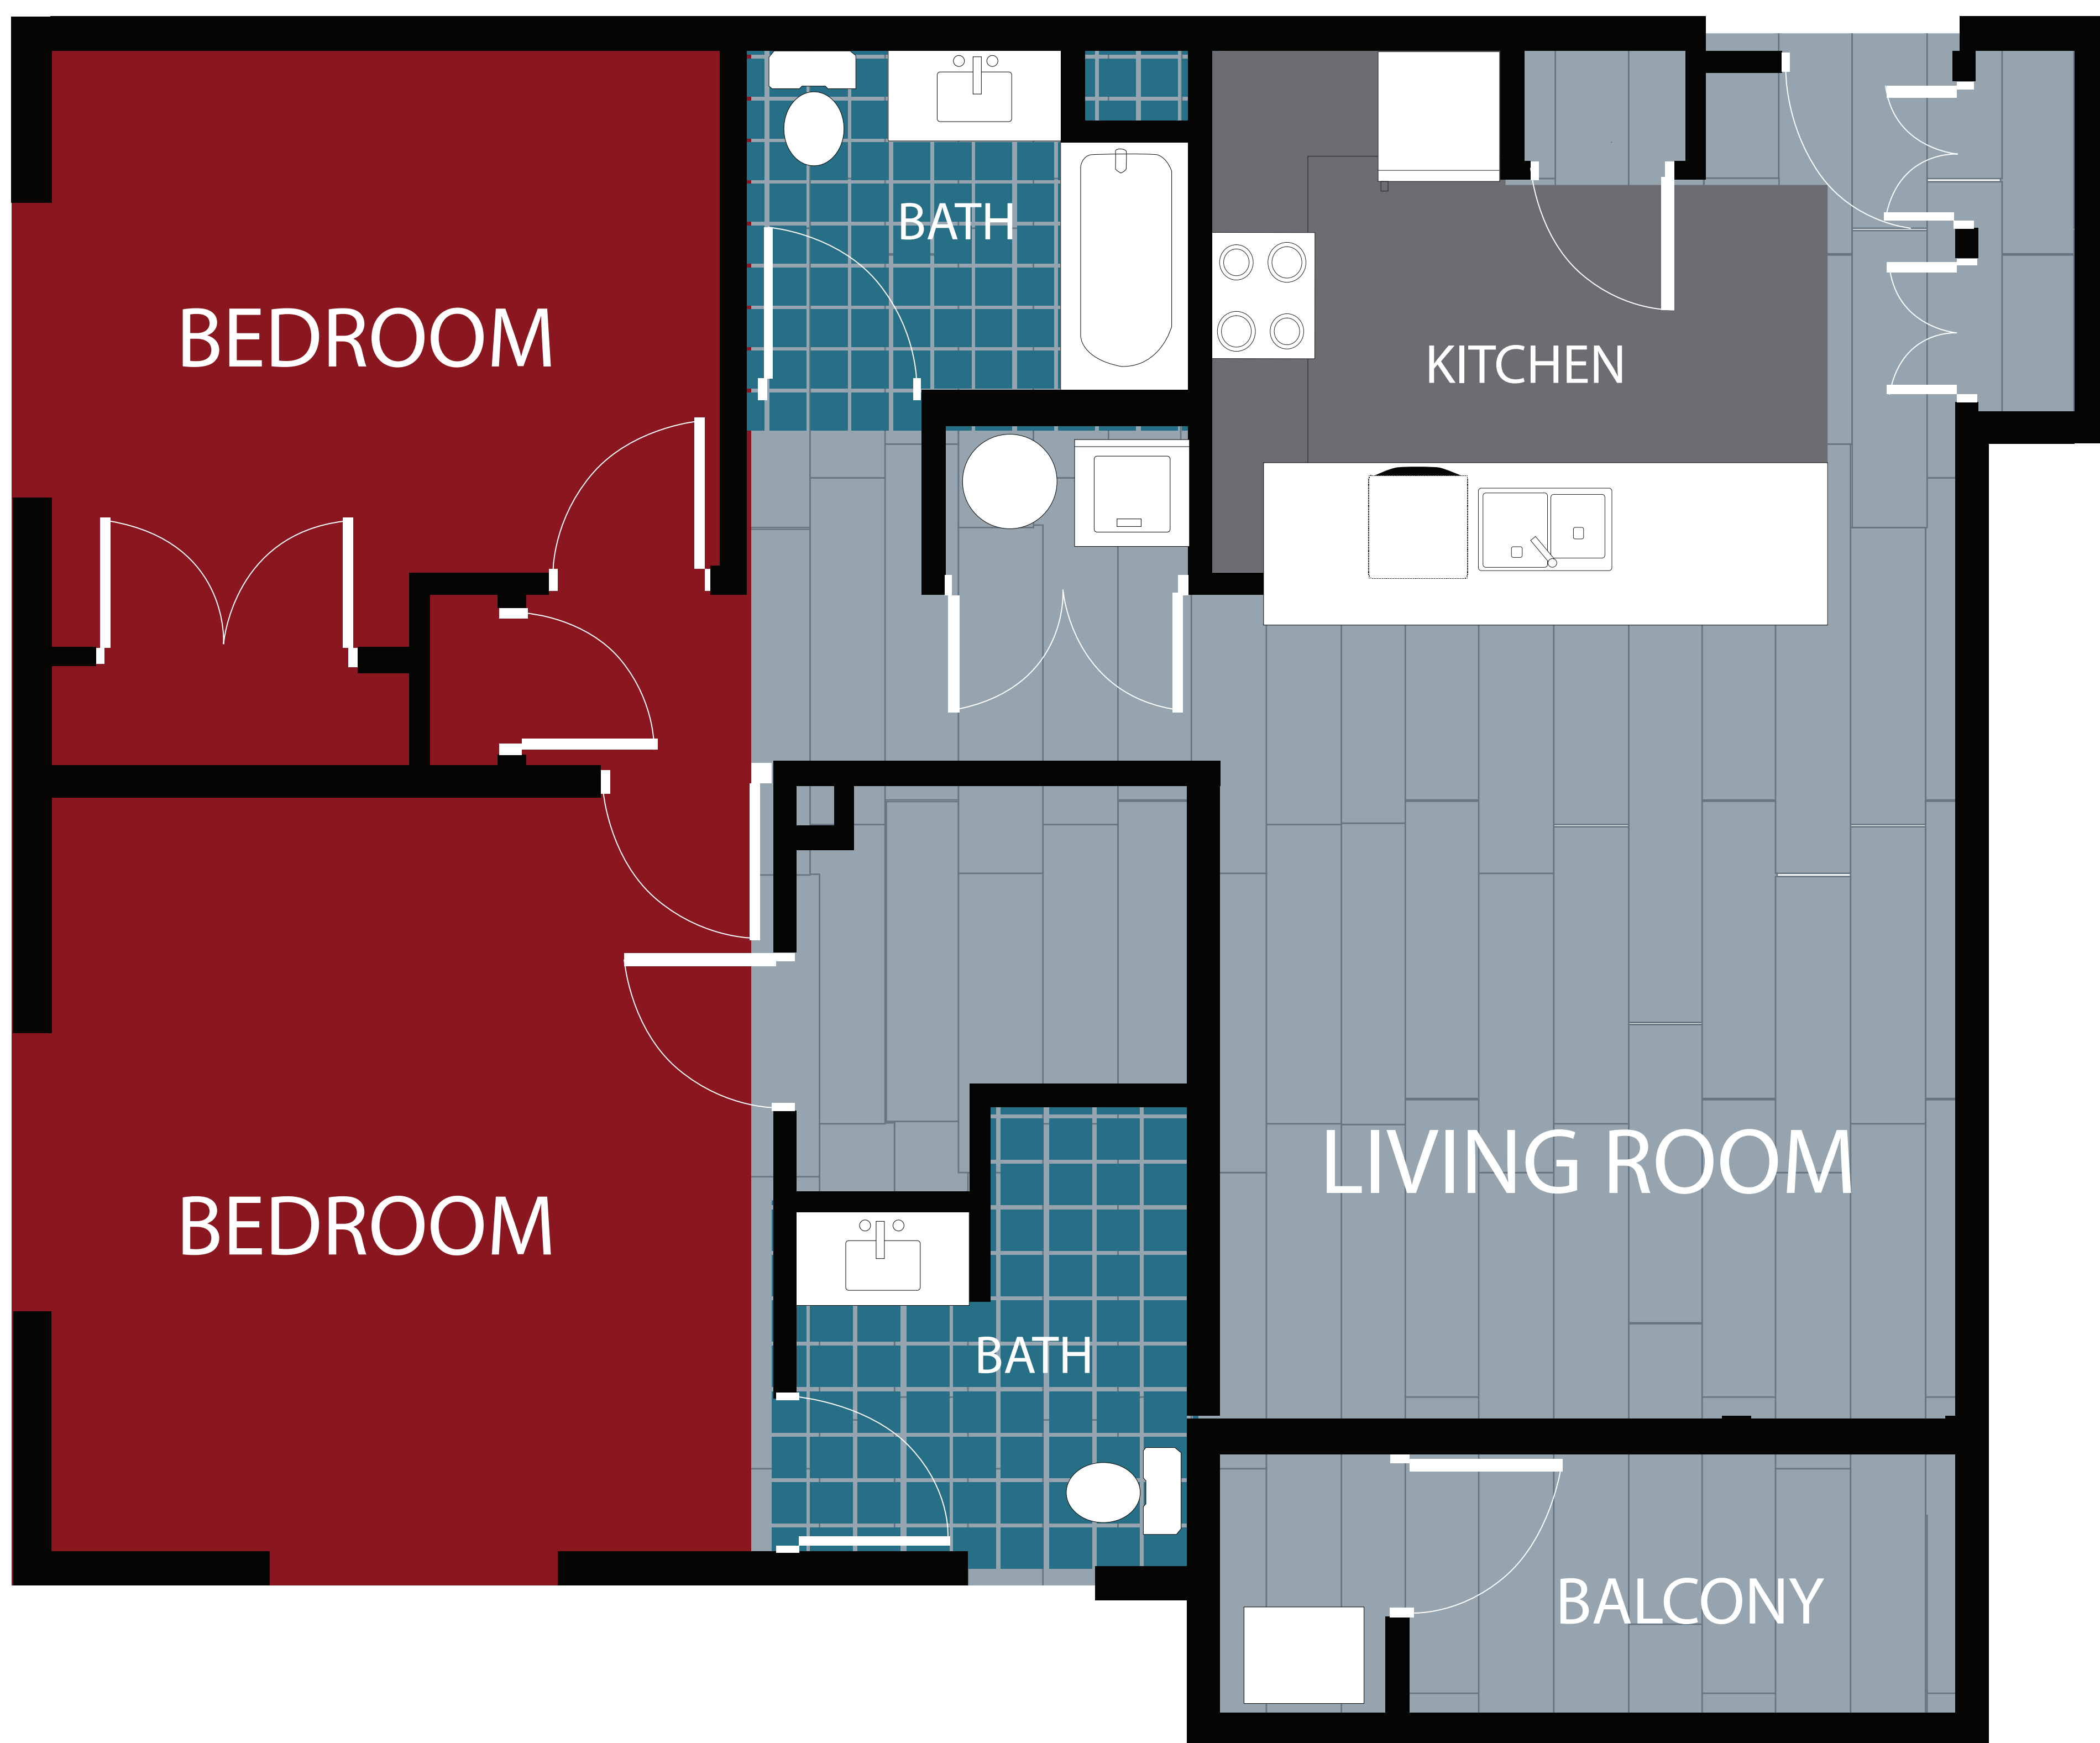

# APT: 412

## DIMENSIONS

- Bedroom 14x16
- 2nd Bedroom 13x12
- Living Area 15x14
- Balcony 75sq.ft
- Total Area 1160sq.ft

**DGM**  
MANAGEMENT

Station House Somerville  
44 Veterans Memorial Drive  
Somerville, NJ 08876  
Phone: 908-879-2000  
[www.dgmpropertiesnj.com](http://www.dgmpropertiesnj.com)