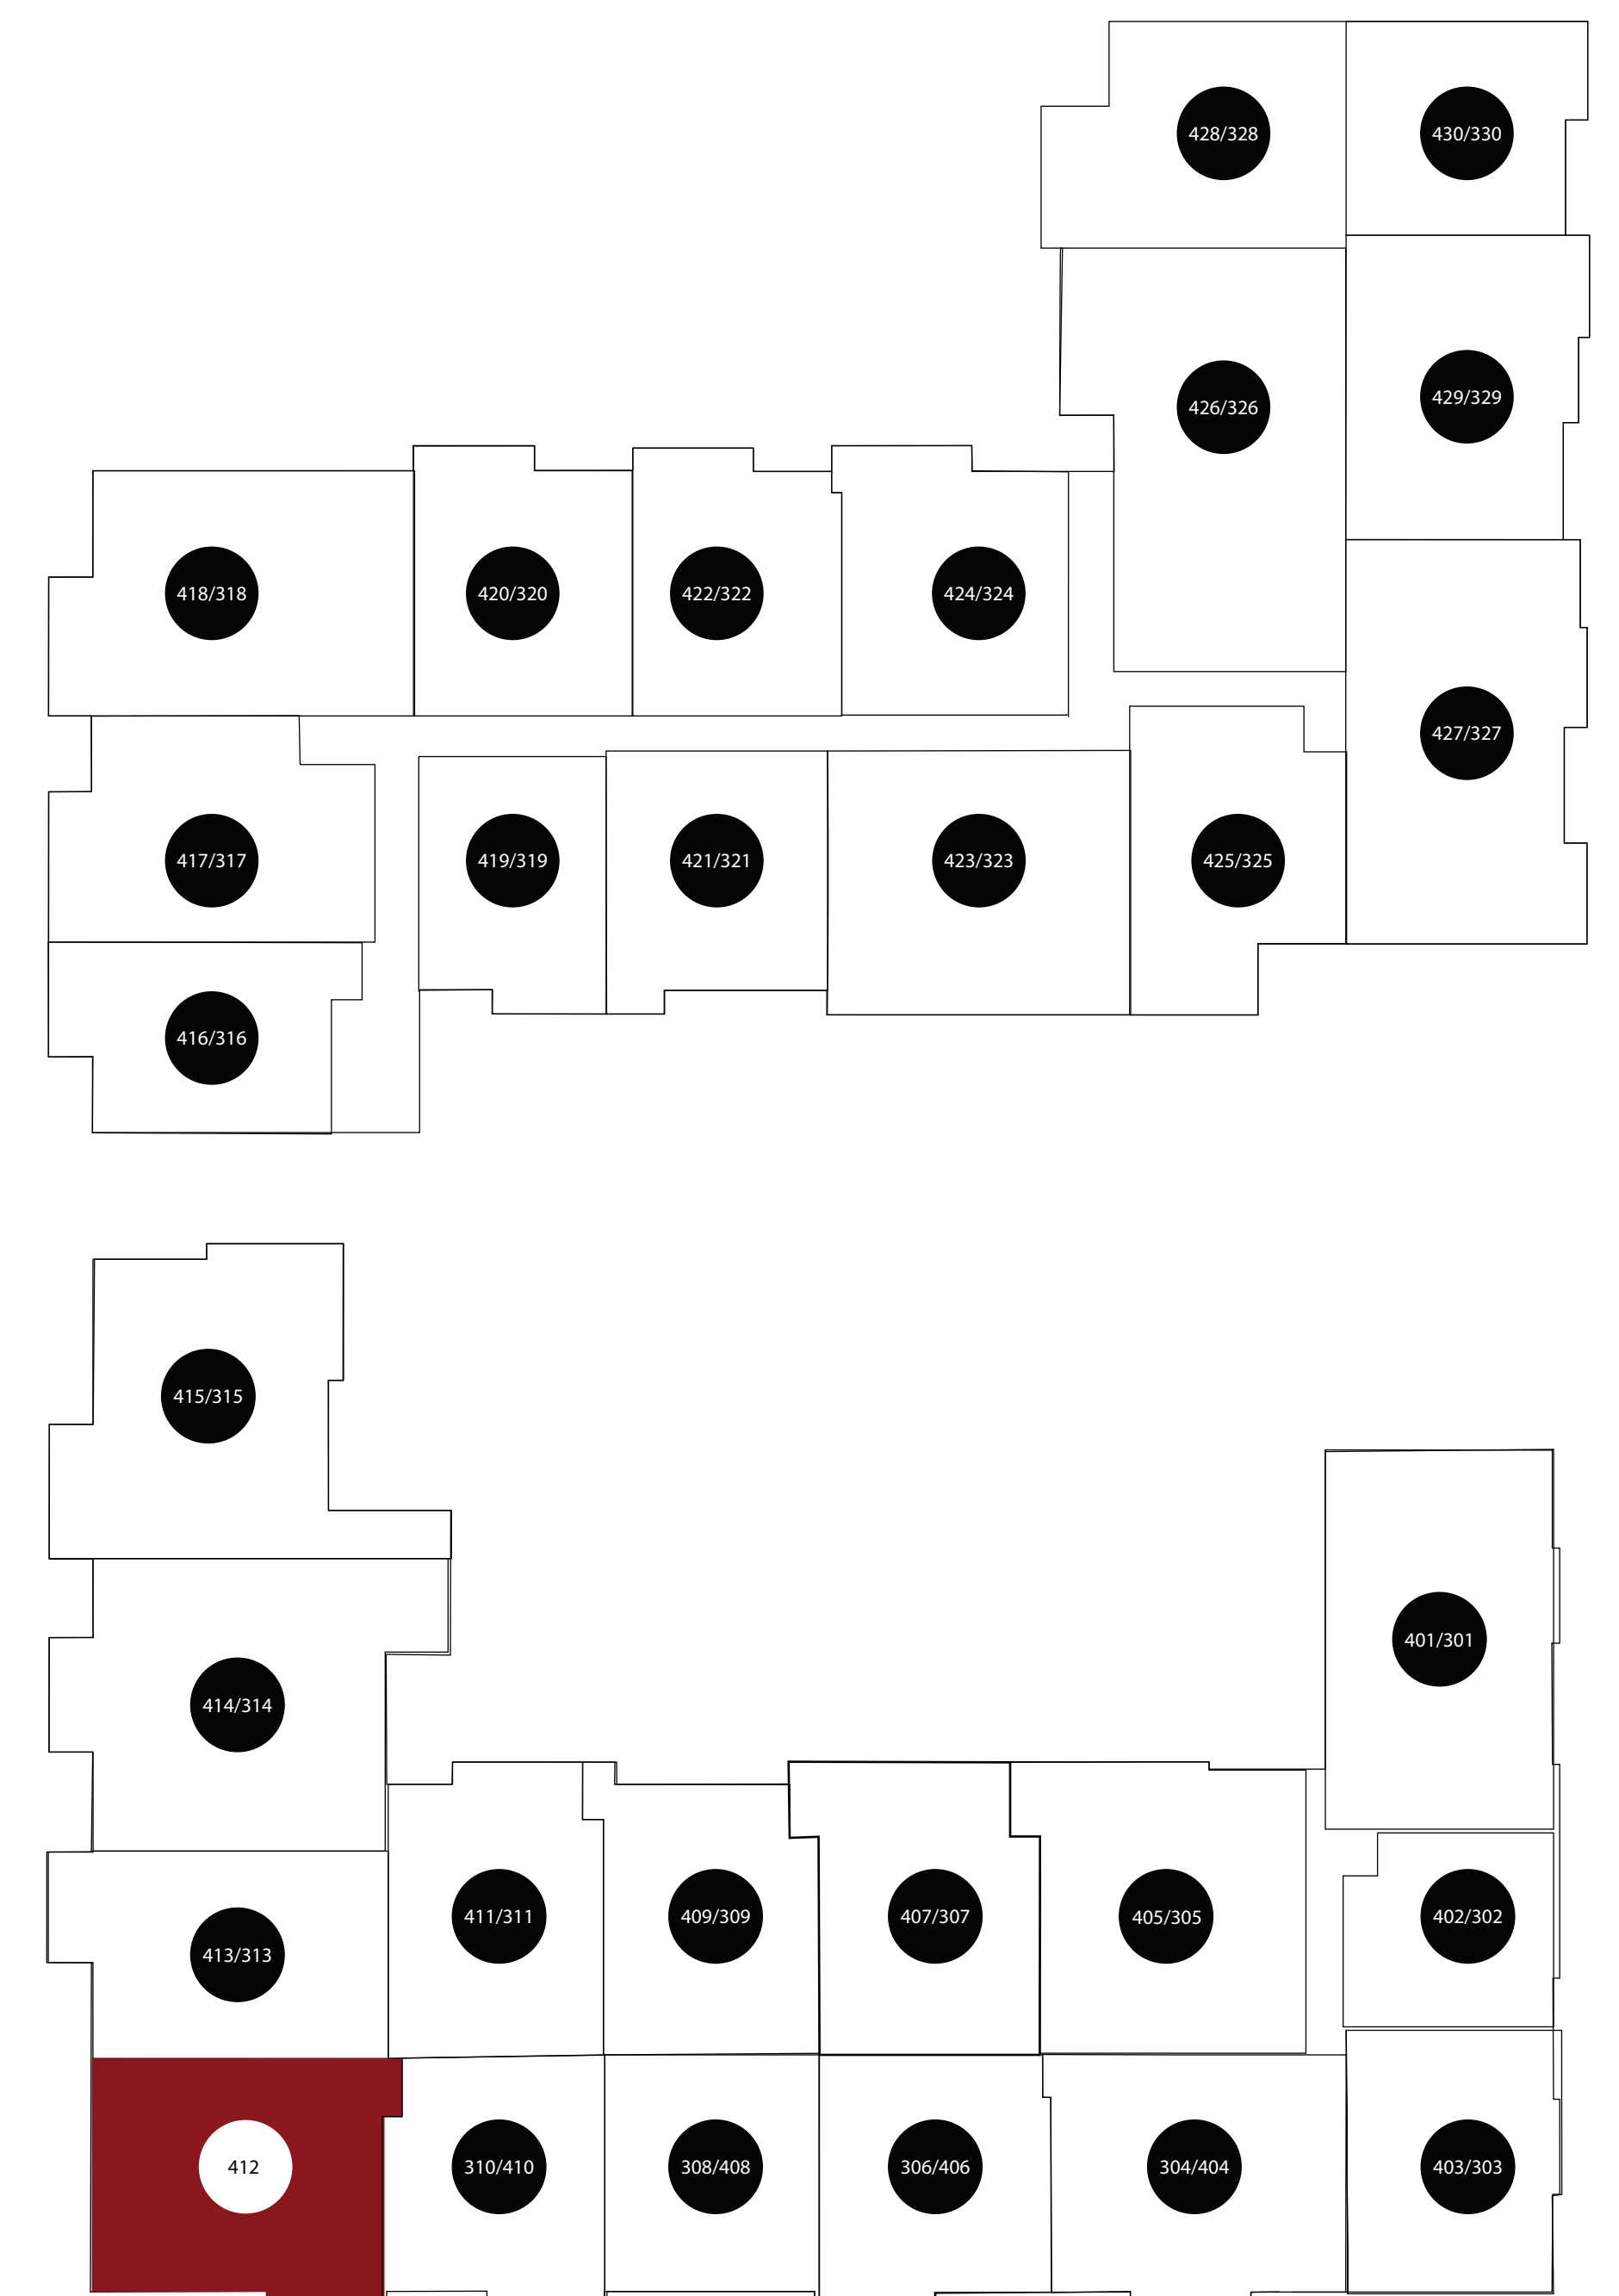

# APT: 412

## DIMENSIONS

- Bedroom 14x16
- 2nd Bedroom 13x12
- Living Area 15x14
- Balcony 75sq.ft
- Total Area 1160sq.ft

**DGM**  
MANAGEMENT

Station House Somerville  
44 Veterans Memorial Drive  
Somerville, NJ 08876  
Phone: 908-879-2000  
[www.dgmpropertiesnj.com](http://www.dgmpropertiesnj.com)