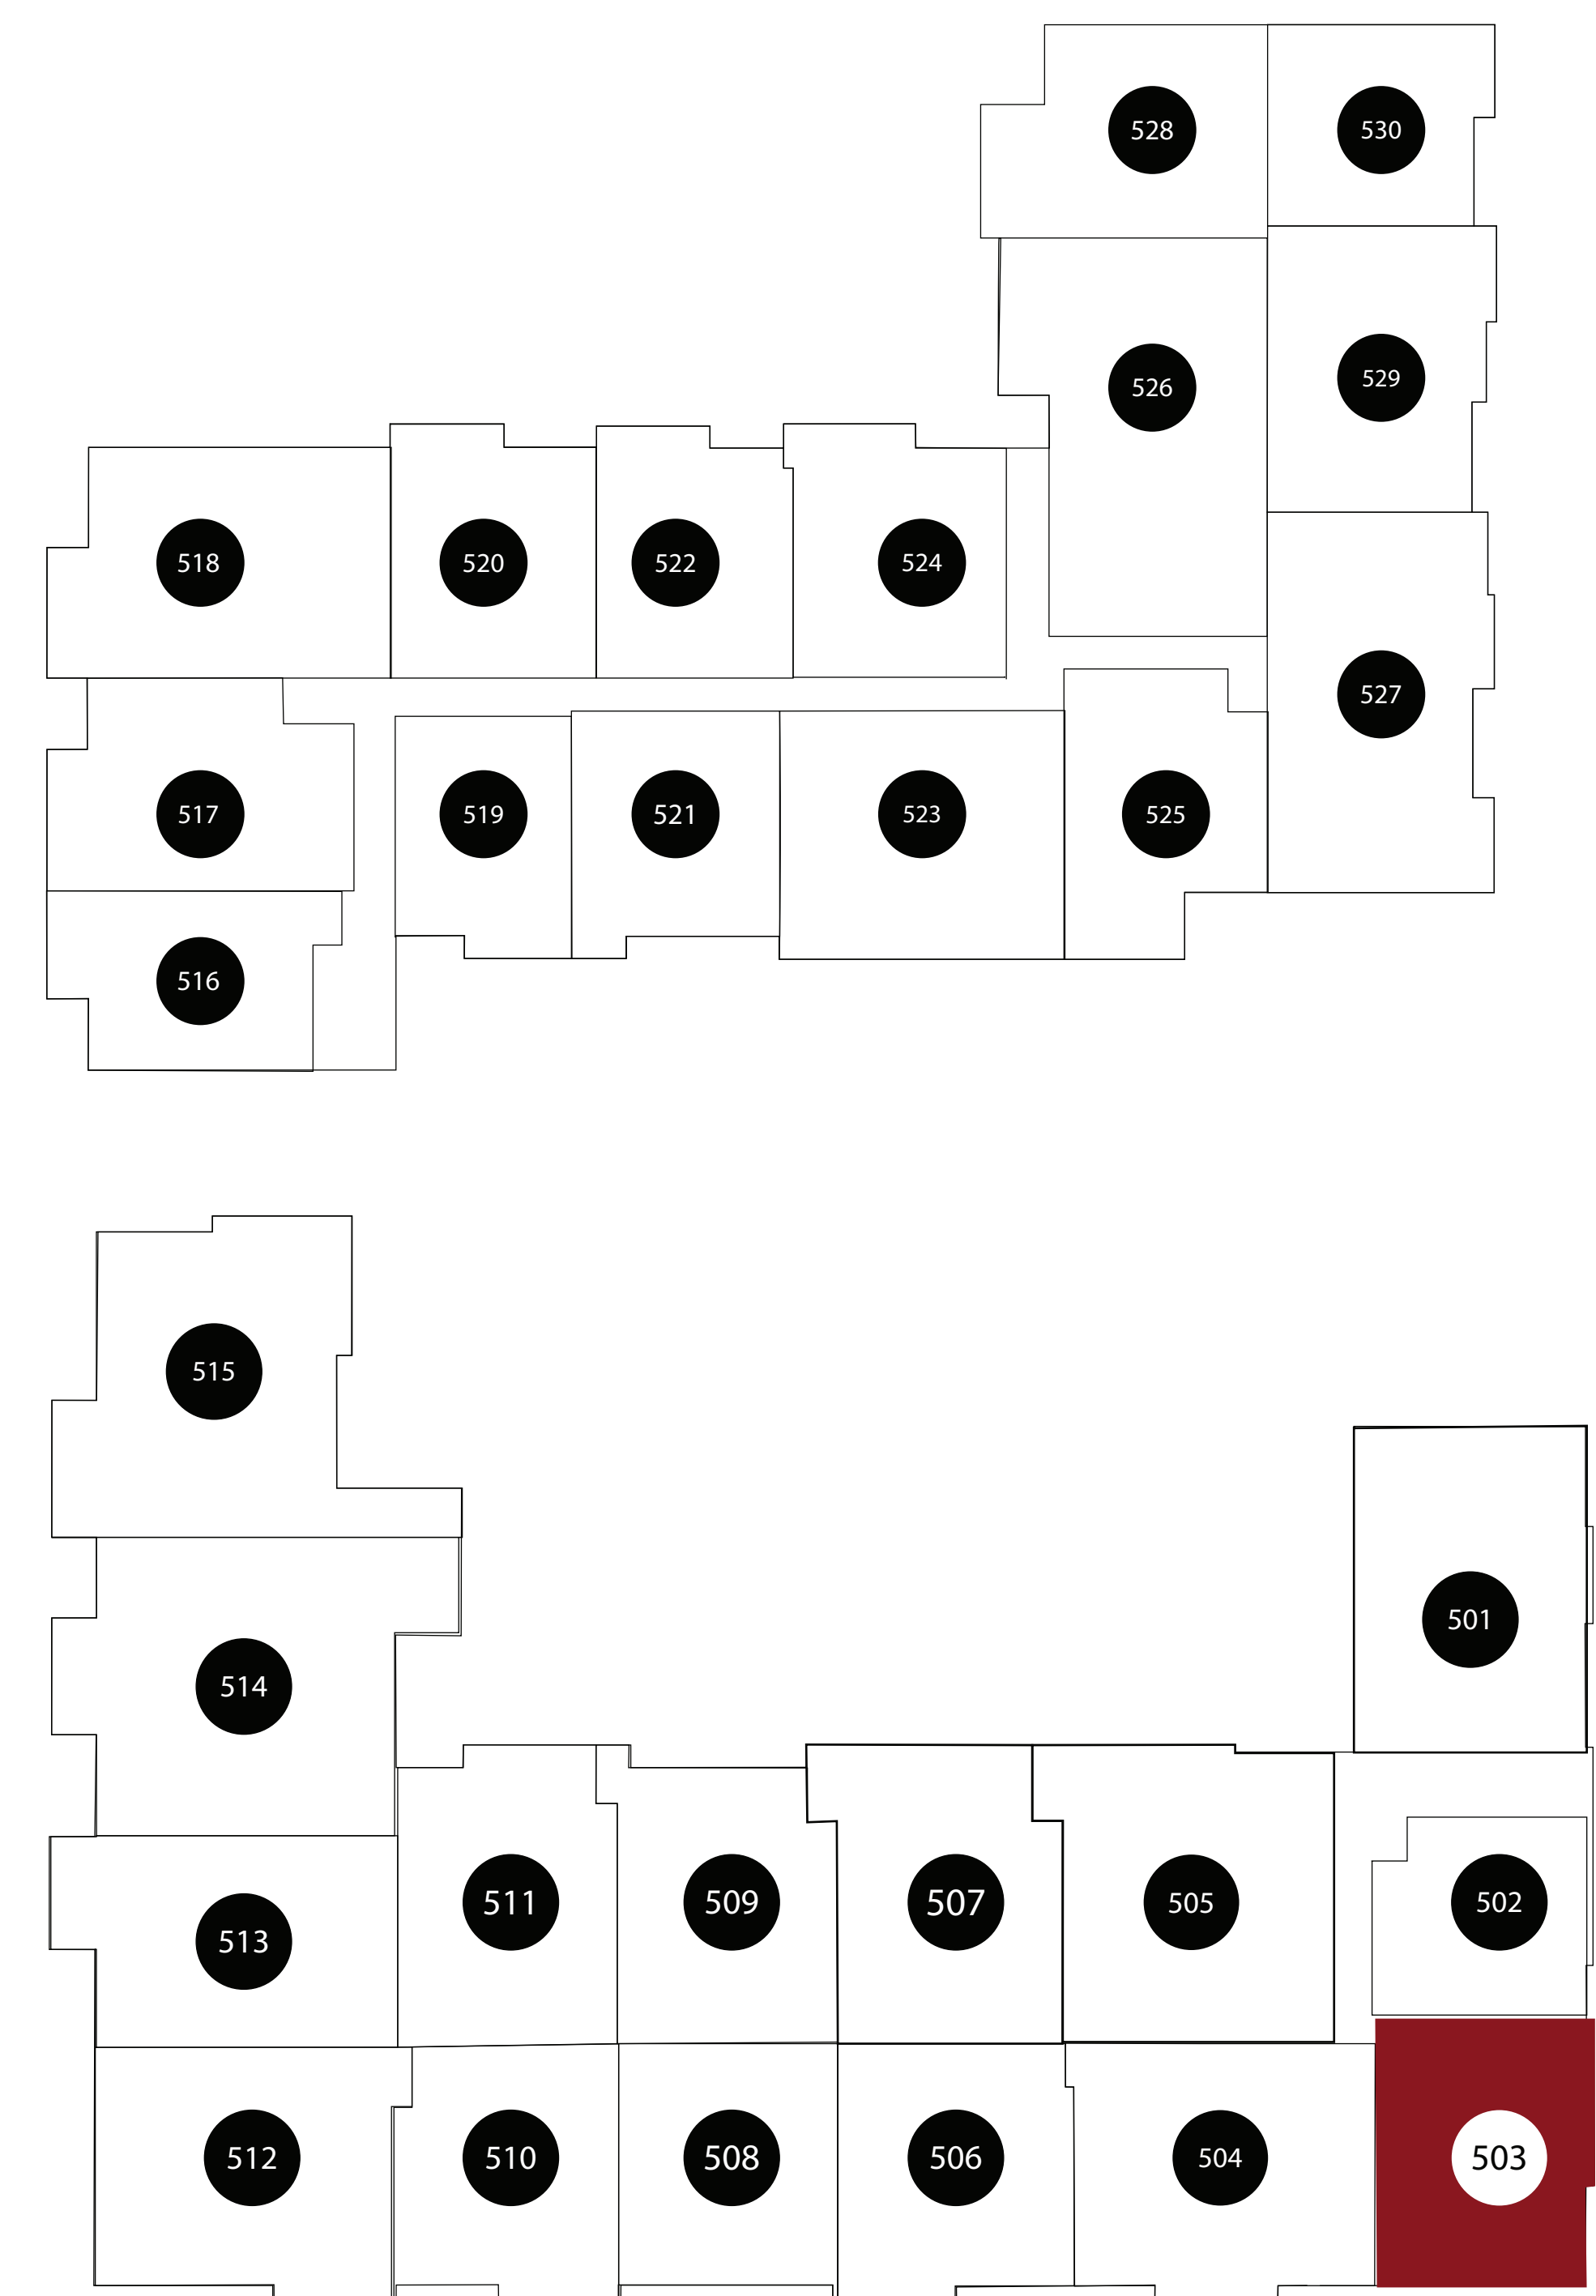

APT: 503

DIMENSIONS	
●	Bedroom 13x13
●	2nd Bedroom 14x11
●	Living Area 16x16
●	Balcony 90sq.ft
●	Total Area 1186sq.ft

Station House Somerville
44 Veterans Memorial Drive
Somerville, NJ 08876
Phone: 908-879-2000
www.dgmpropertiesnj.com