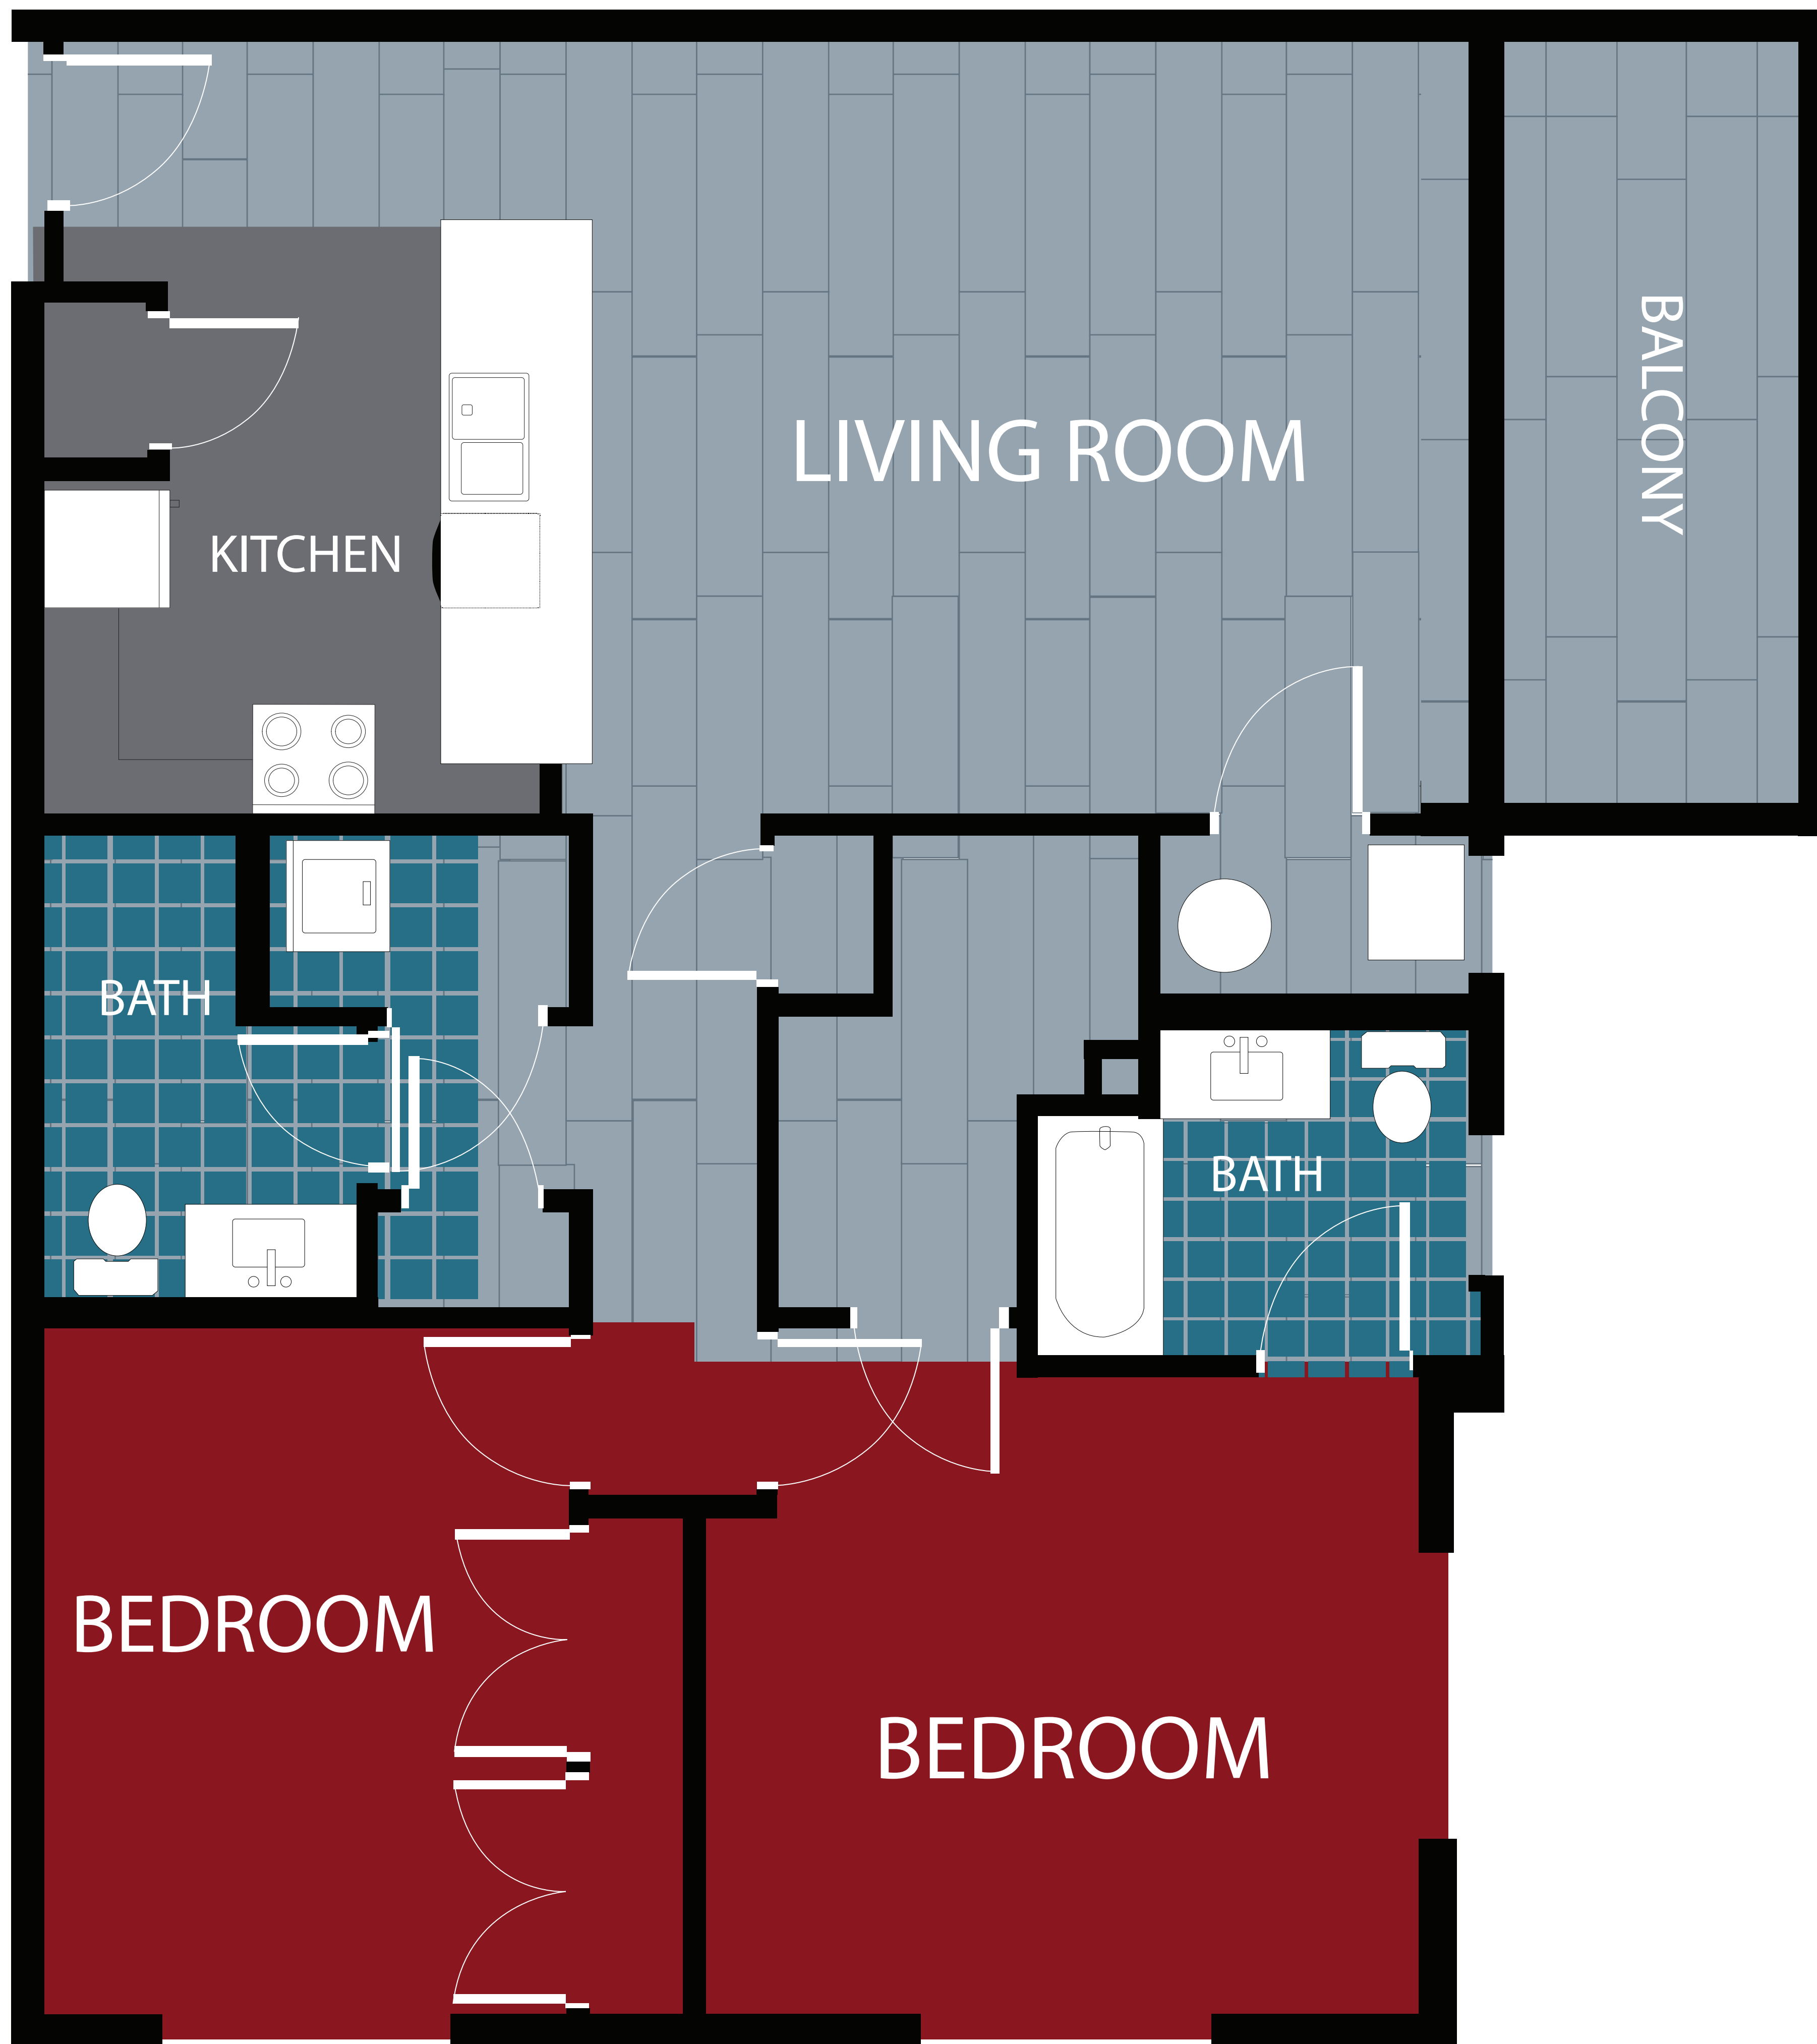

APT: 503

DIMENSIONS	
●	Bedroom 13x13
●	2nd Bedroom 14x11
●	Living Area 16x16
●	Balcony 90sq.ft
●	Total Area 1186sq.ft

Station House Somerville
44 Veterans Memorial Drive
Somerville, NJ 08876
Phone: 908-879-2000
www.dgmpropertiesnj.com