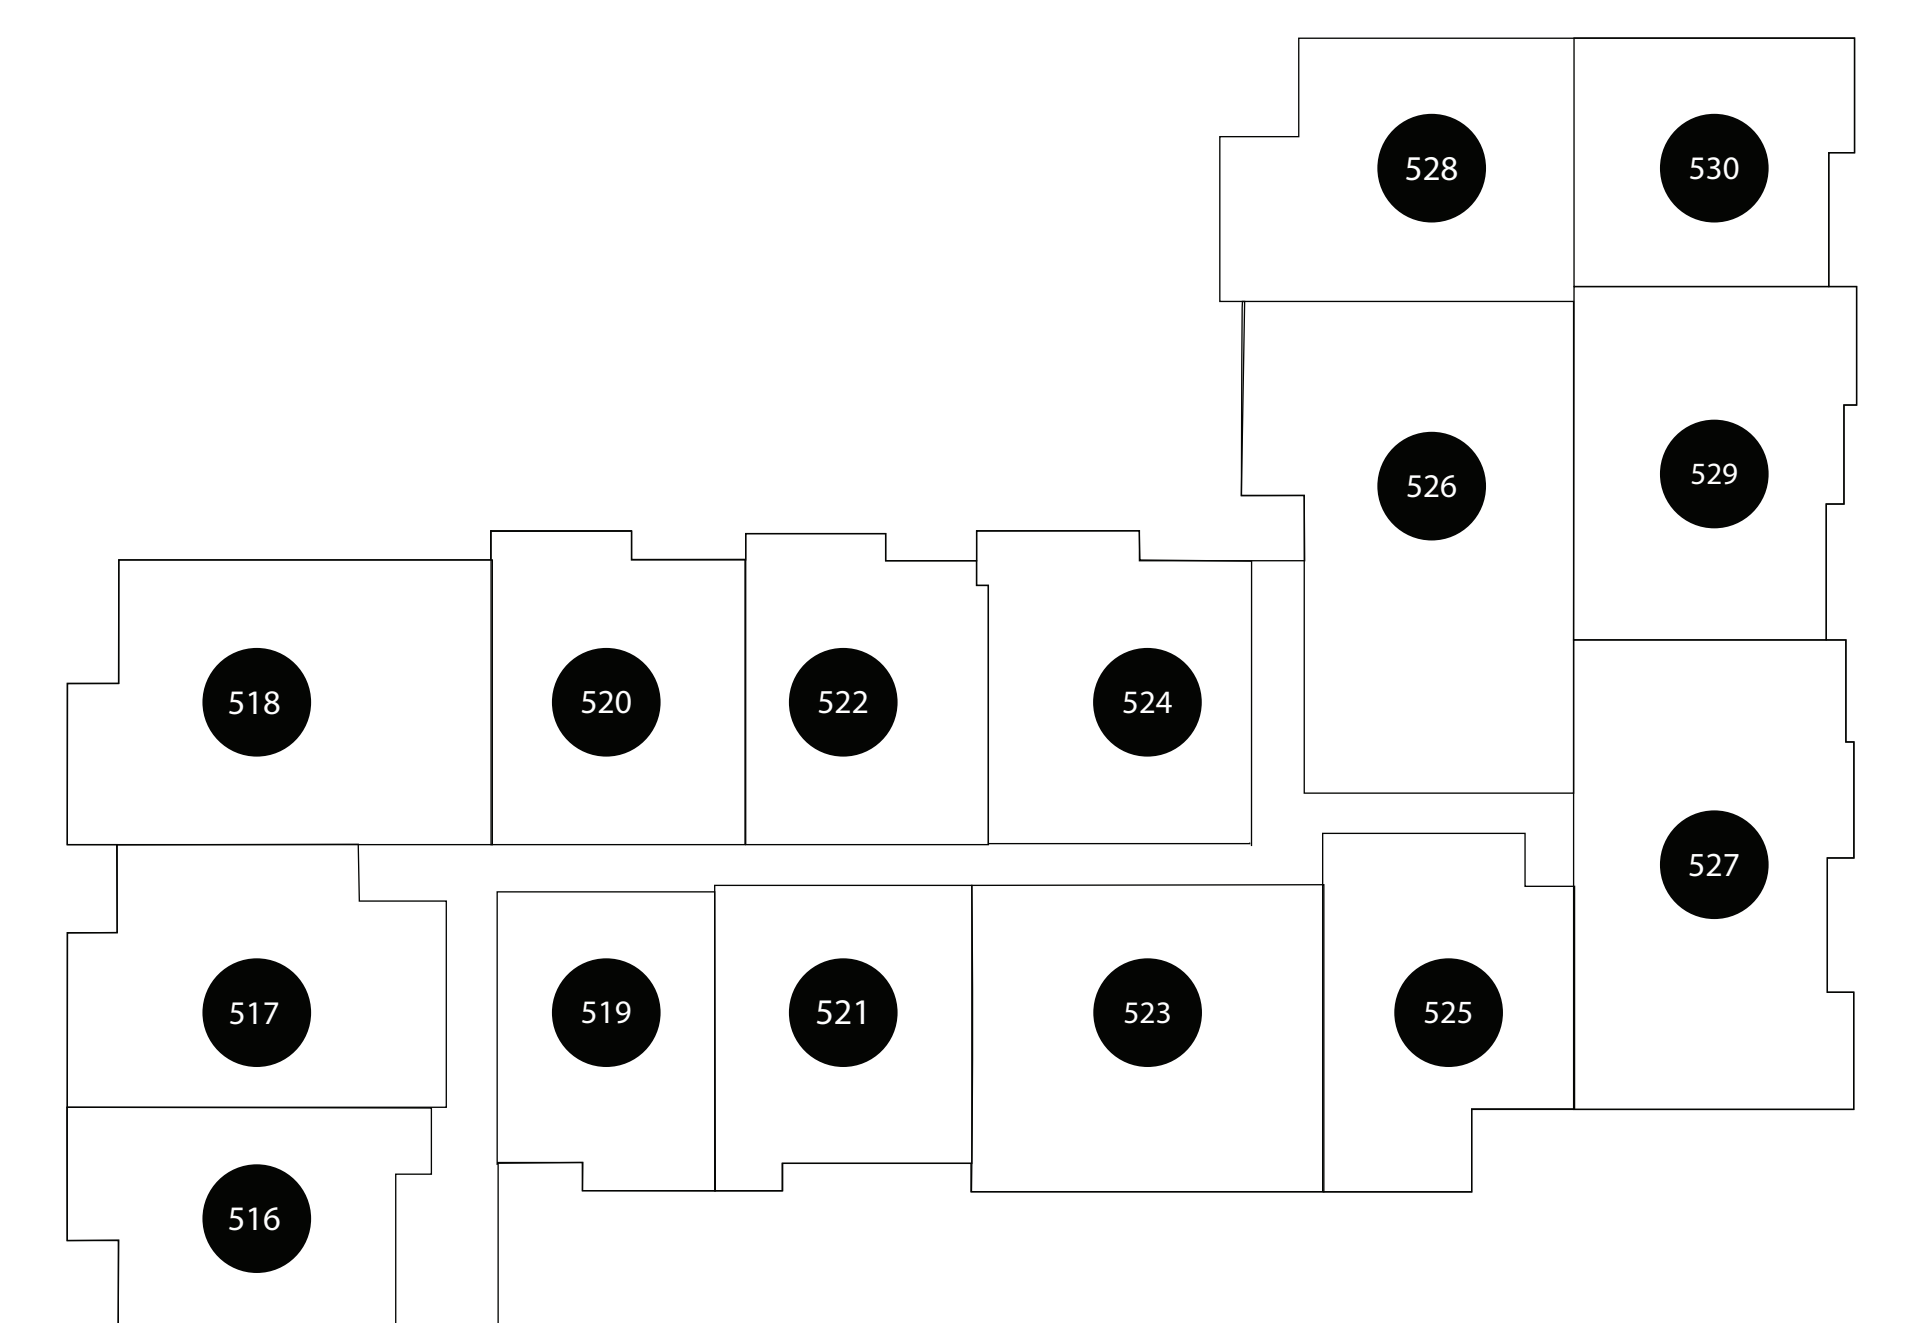

APT: 504

DIMENSIONS

- Bedroom 11x18
- 2nd Bedroom 13x11
- Living Area 15x14
- Balcony 90sq.ft
- Total Area 1148sq.ft

DGM
MANAGEMENT

Station House Somerville
44 Veterans Memorial Drive
Somerville, NJ 08876
Phone: 908-879-2000
www.dgmpropertiesnj.com