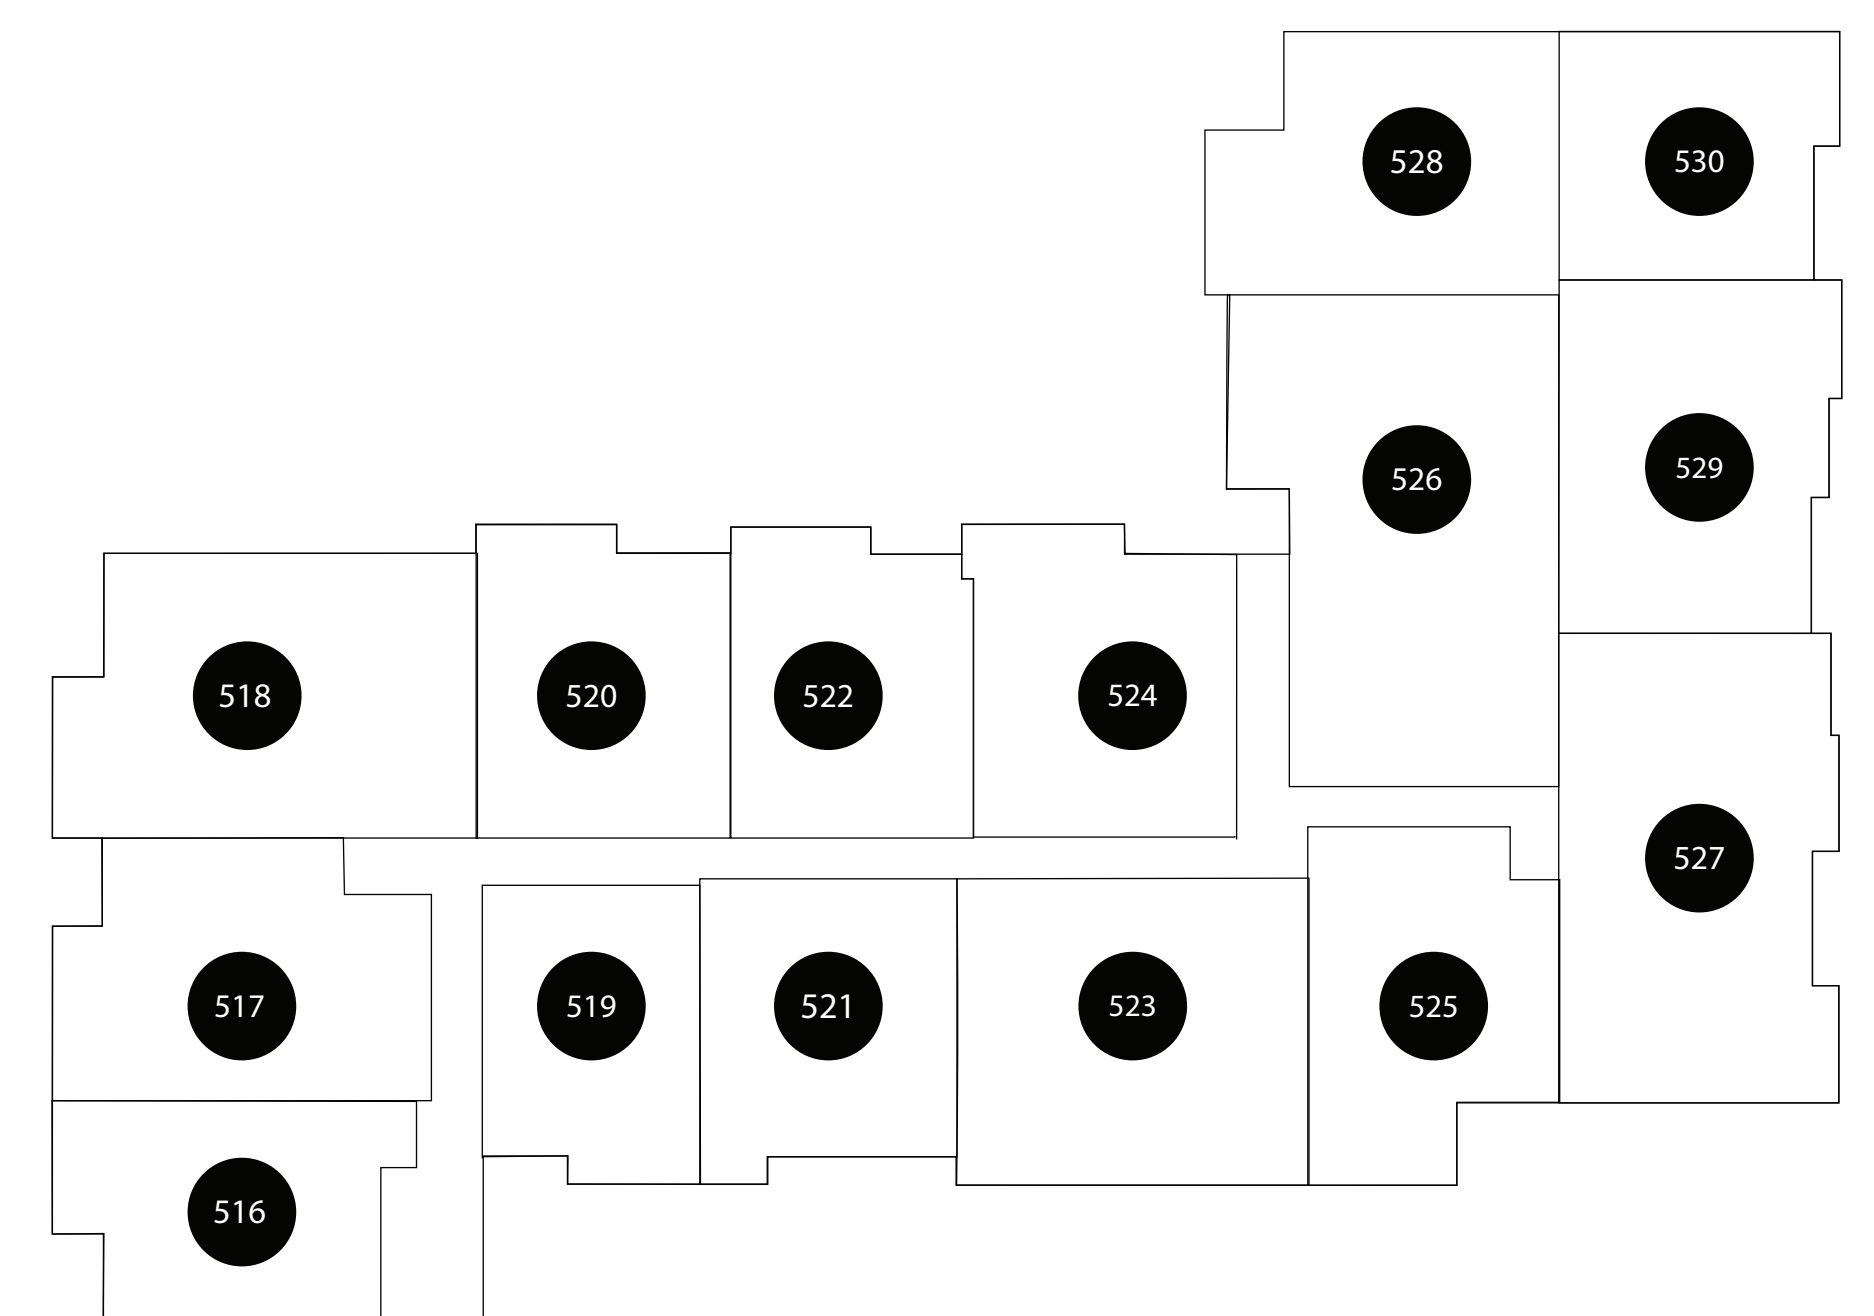

# APT: 505

DIMENSIONS	
●	Bedroom 15x11
●	Living Area 12x13
●	Balcony 90sq.ft
●	Total Area 802sq.ft

Station House Somerville  
44 Veterans Memorial Drive  
Somerville, NJ 08876  
Phone: 908-879-2000  
[www.dgmpropertiesnj.com](http://www.dgmpropertiesnj.com)