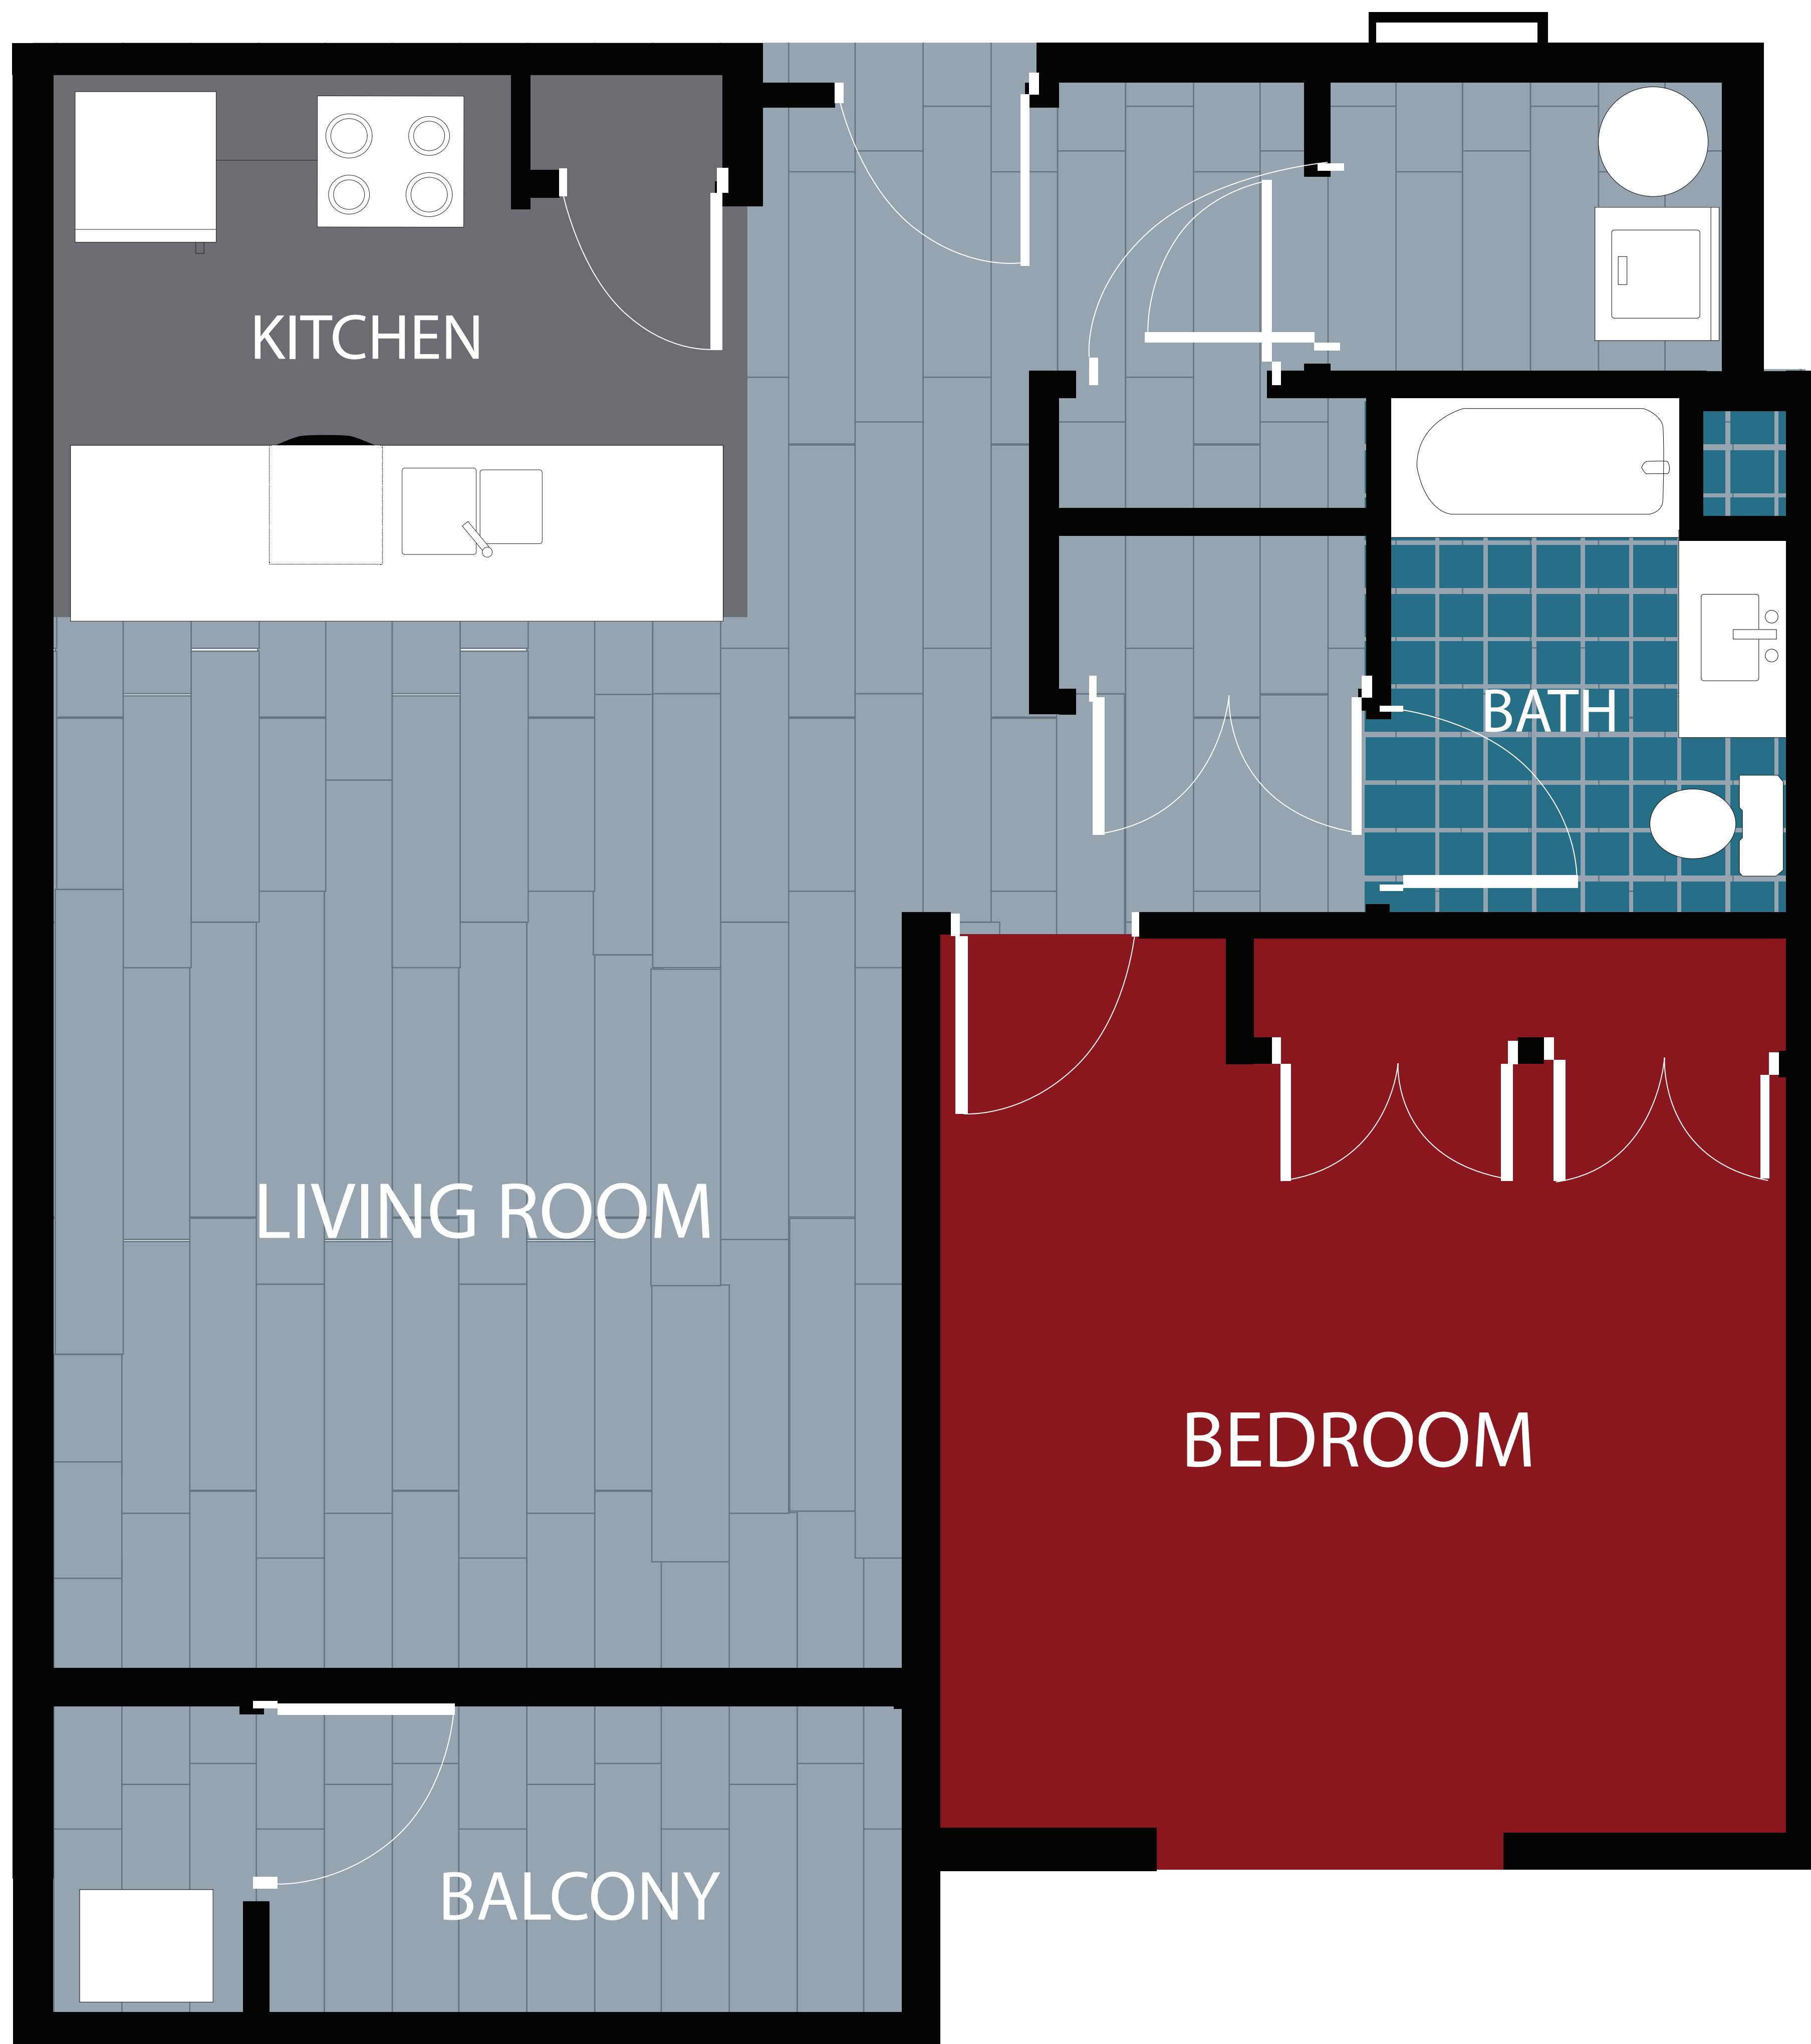

APT: 506

DIMENSIONS	
● Bedroom	13x14
● Living Area	15x15
● Balcony	75sq.ft
● Total Area	878sq.ft

Station House Somerville
44 Veterans Memorial Drive
Somerville, NJ 08876
Phone: 908-879-2000
www.dgmpropertiesnj.com