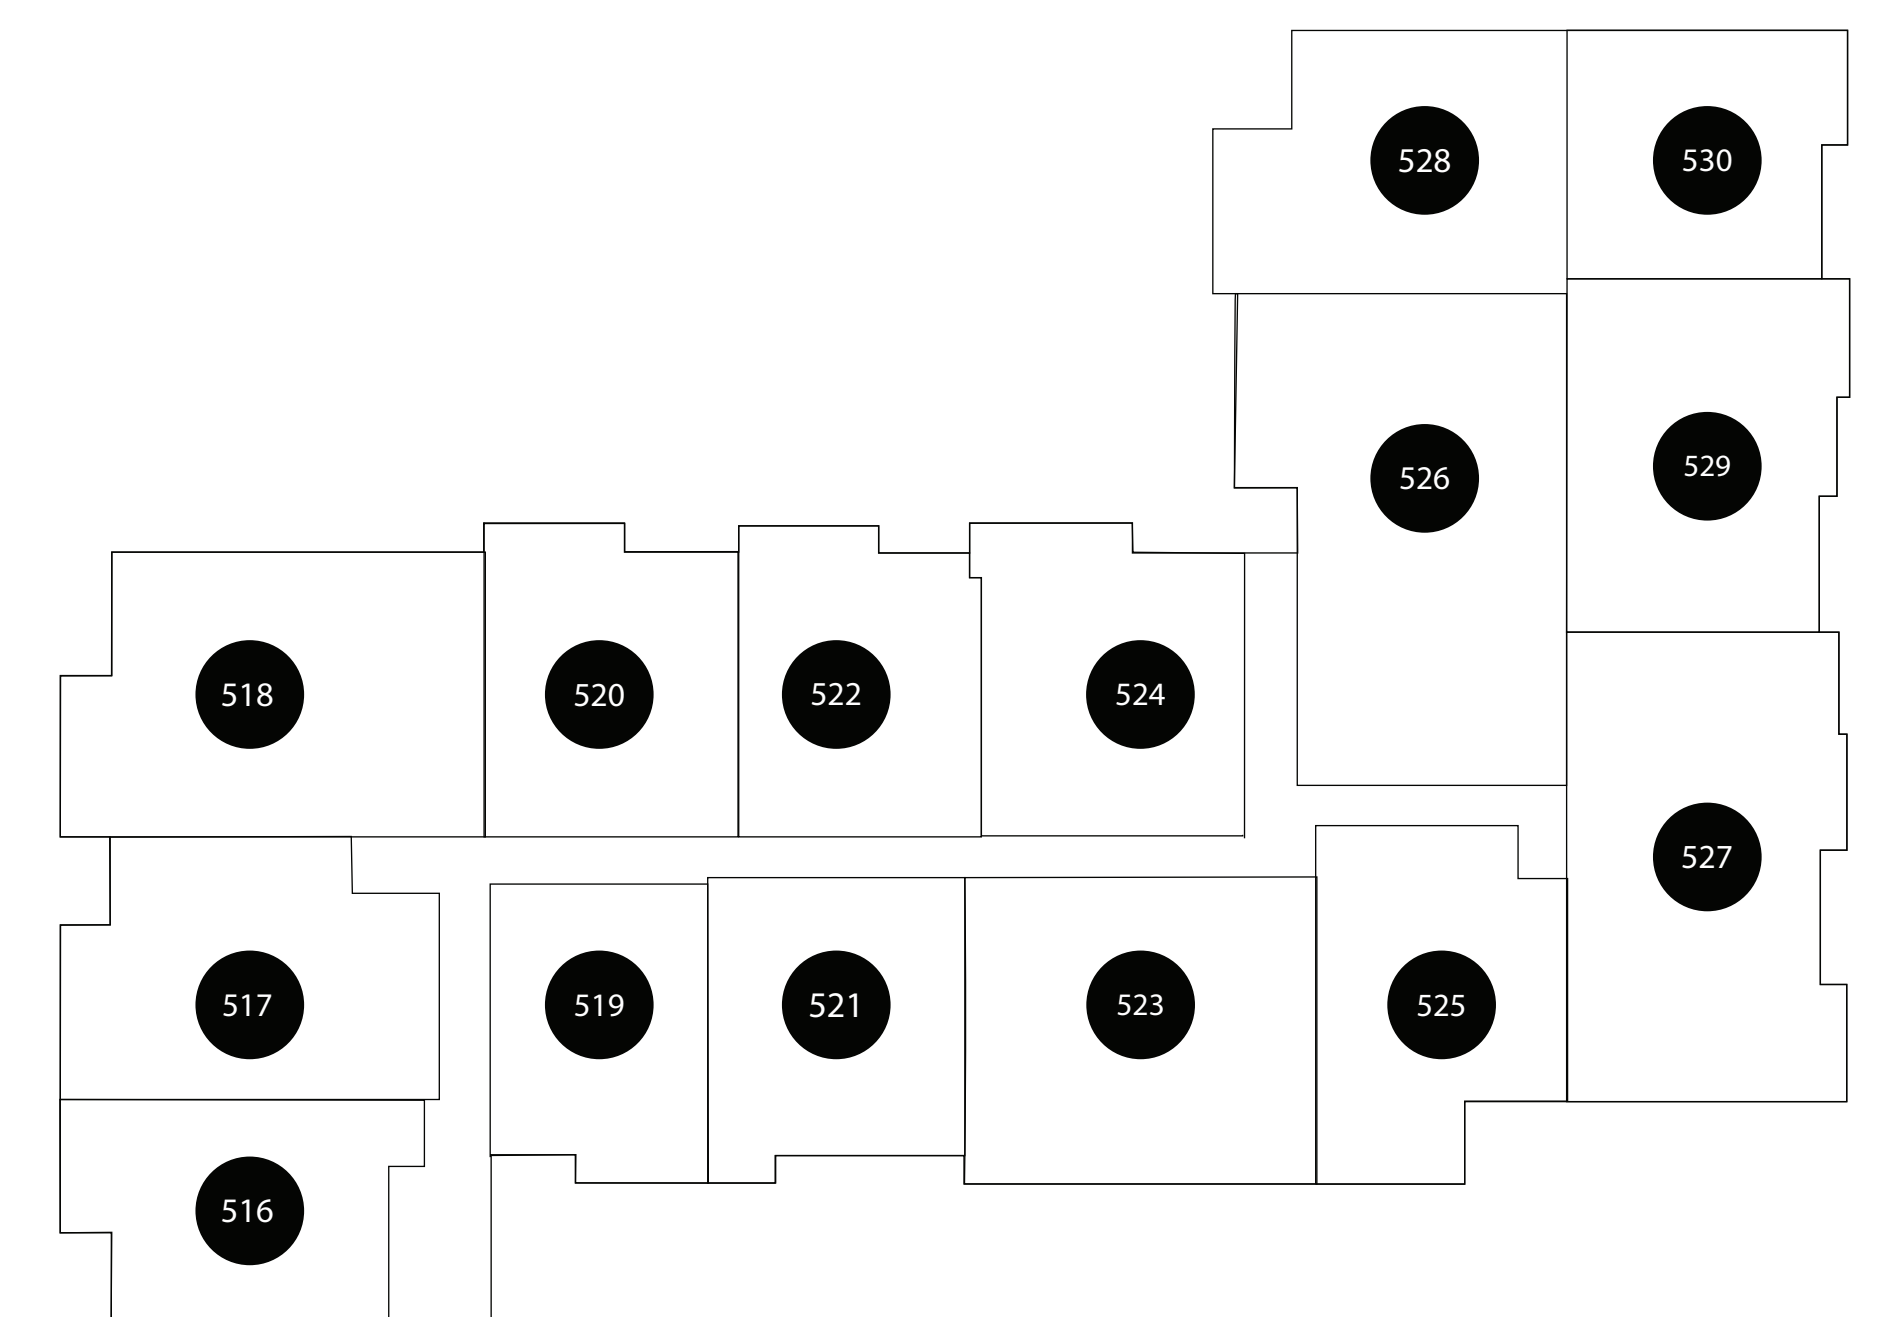

APT: 506

DIMENSIONS	
● Bedroom	13x14
● Living Area	15x15
● Balcony	75sq.ft
● Total Area	878sq.ft

Station House Somerville
44 Veterans Memorial Drive
Somerville, NJ 08876
Phone: 908-879-2000
www.dgmpropertiesnj.com