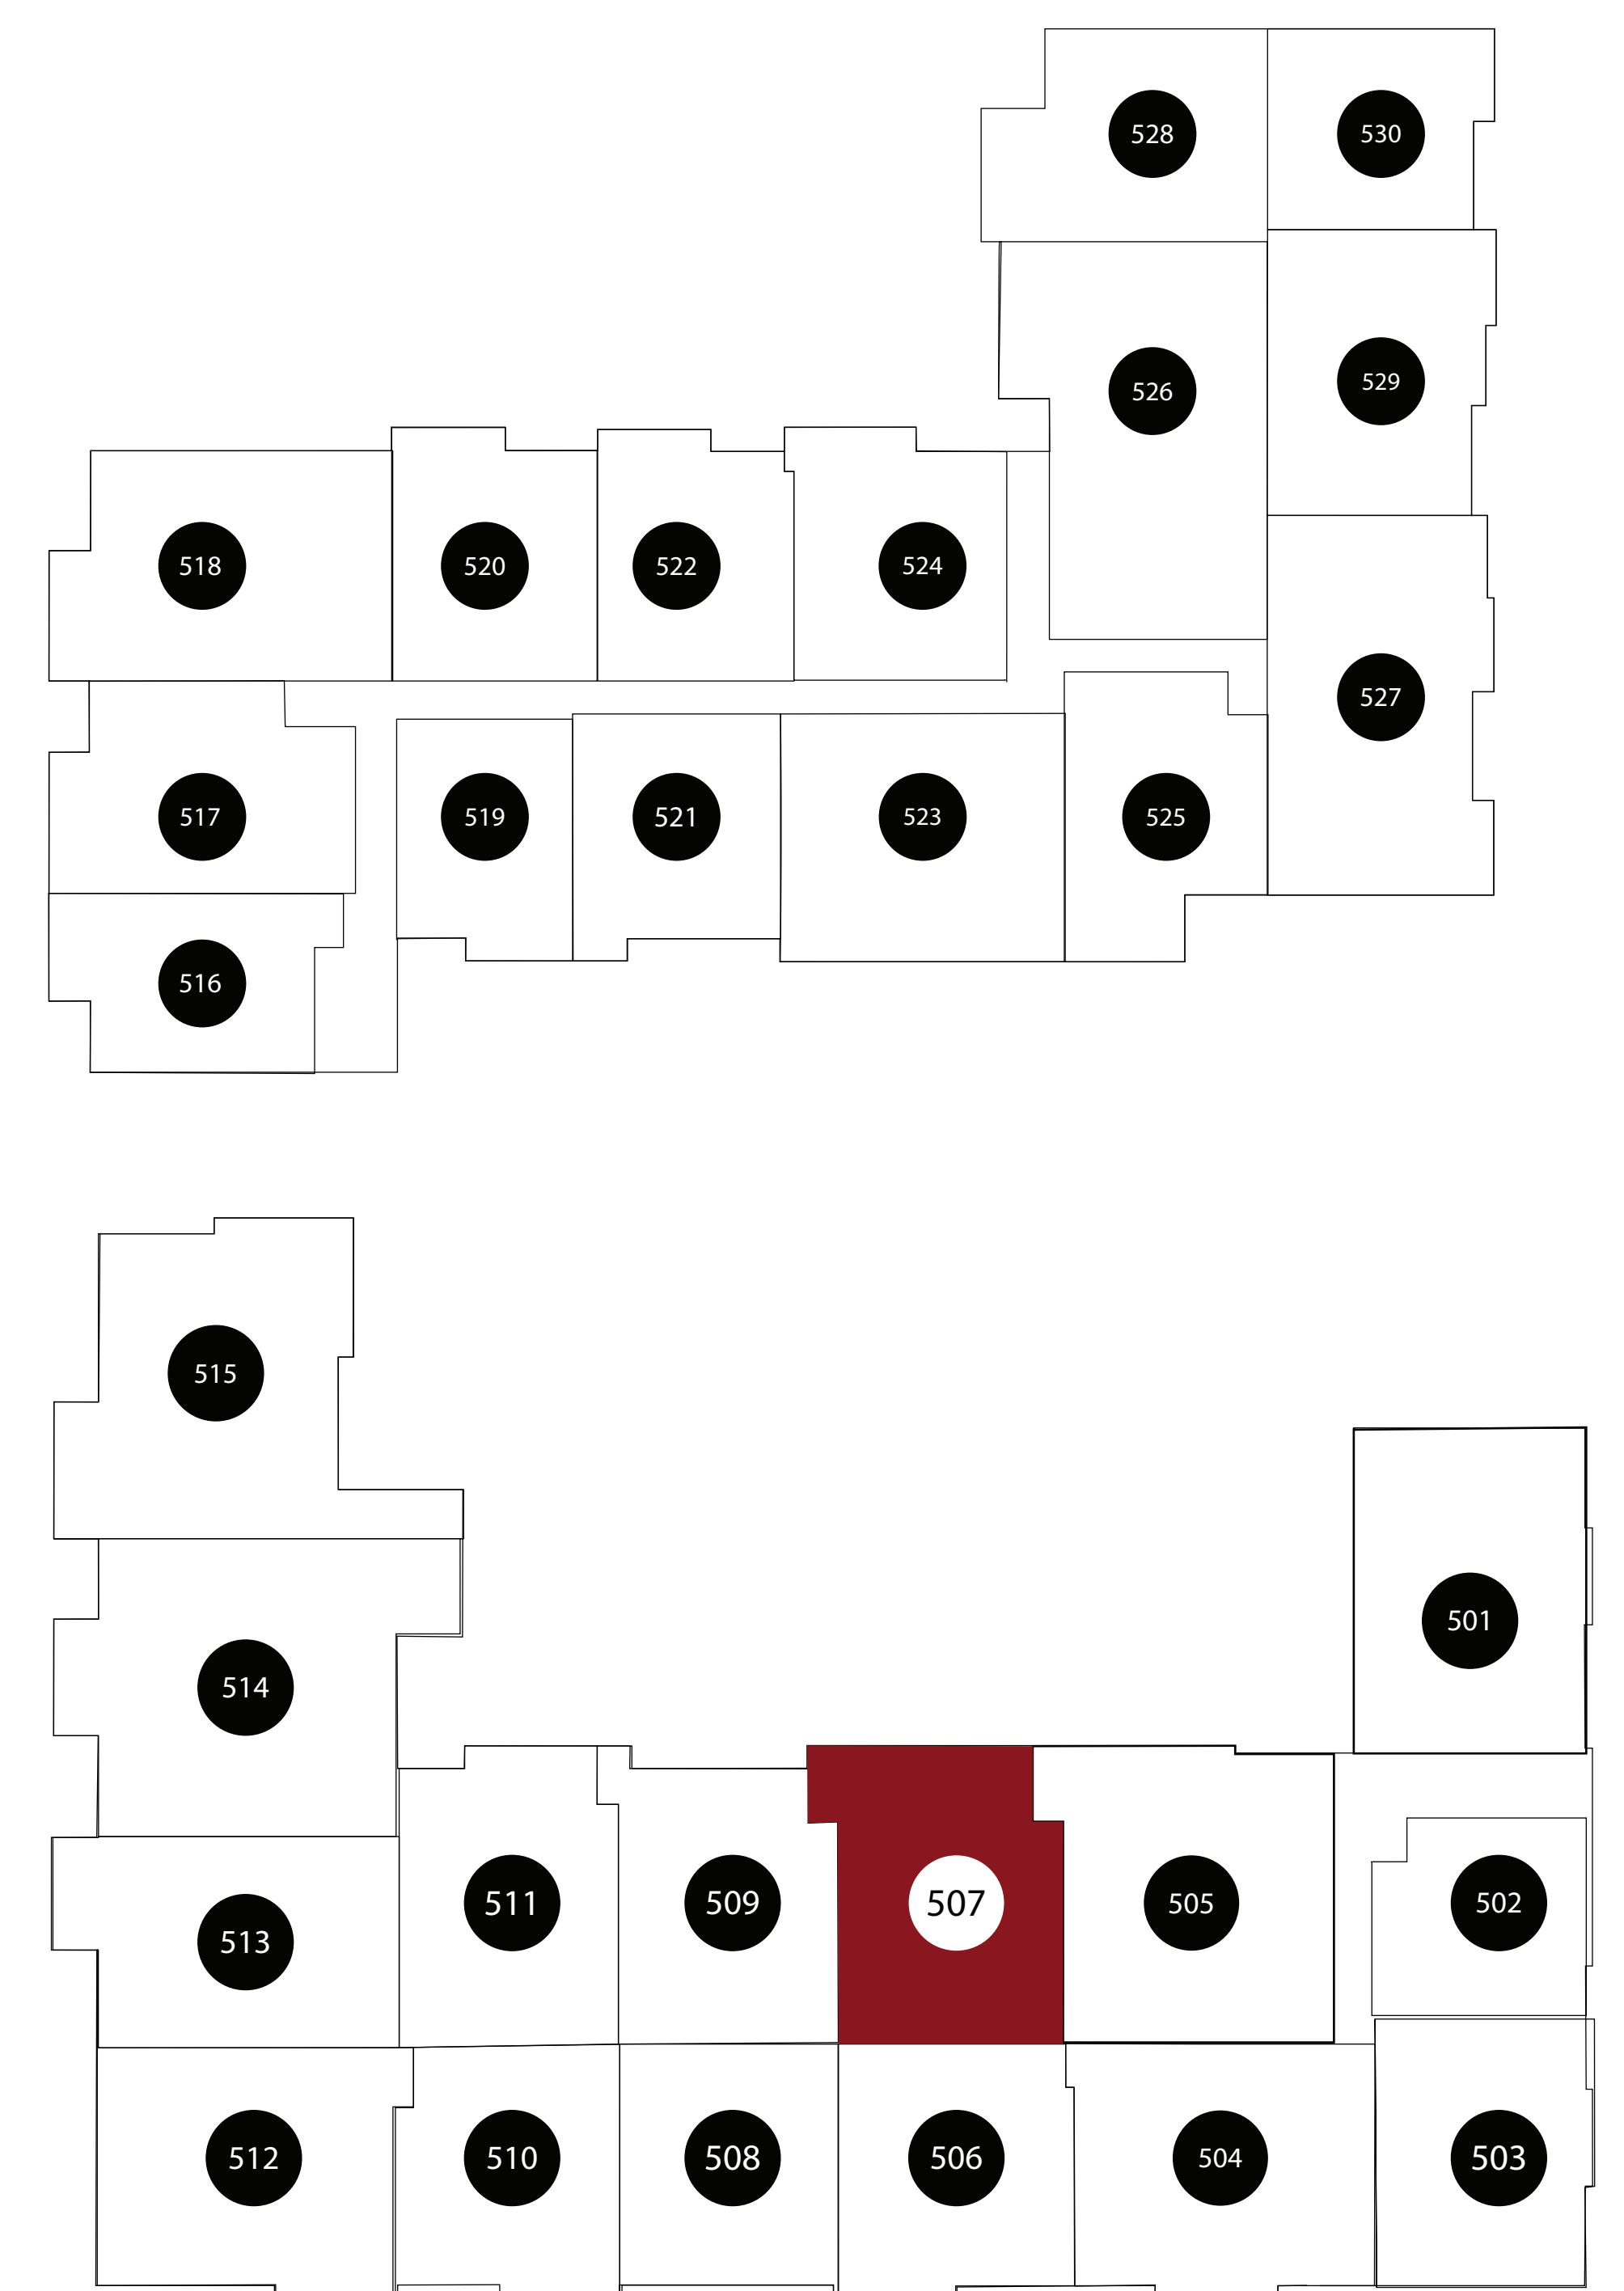

APT: 507

DIMENSIONS	
●	Bedroom 15x12
●	Living Area 15x14
●	Balcony 75sq.ft
●	Total Area 843sq.ft

Station House Somerville
44 Veterans Memorial Drive
Somerville, NJ 08876
Phone: 908-879-2000
www.dgmpropertiesnj.com