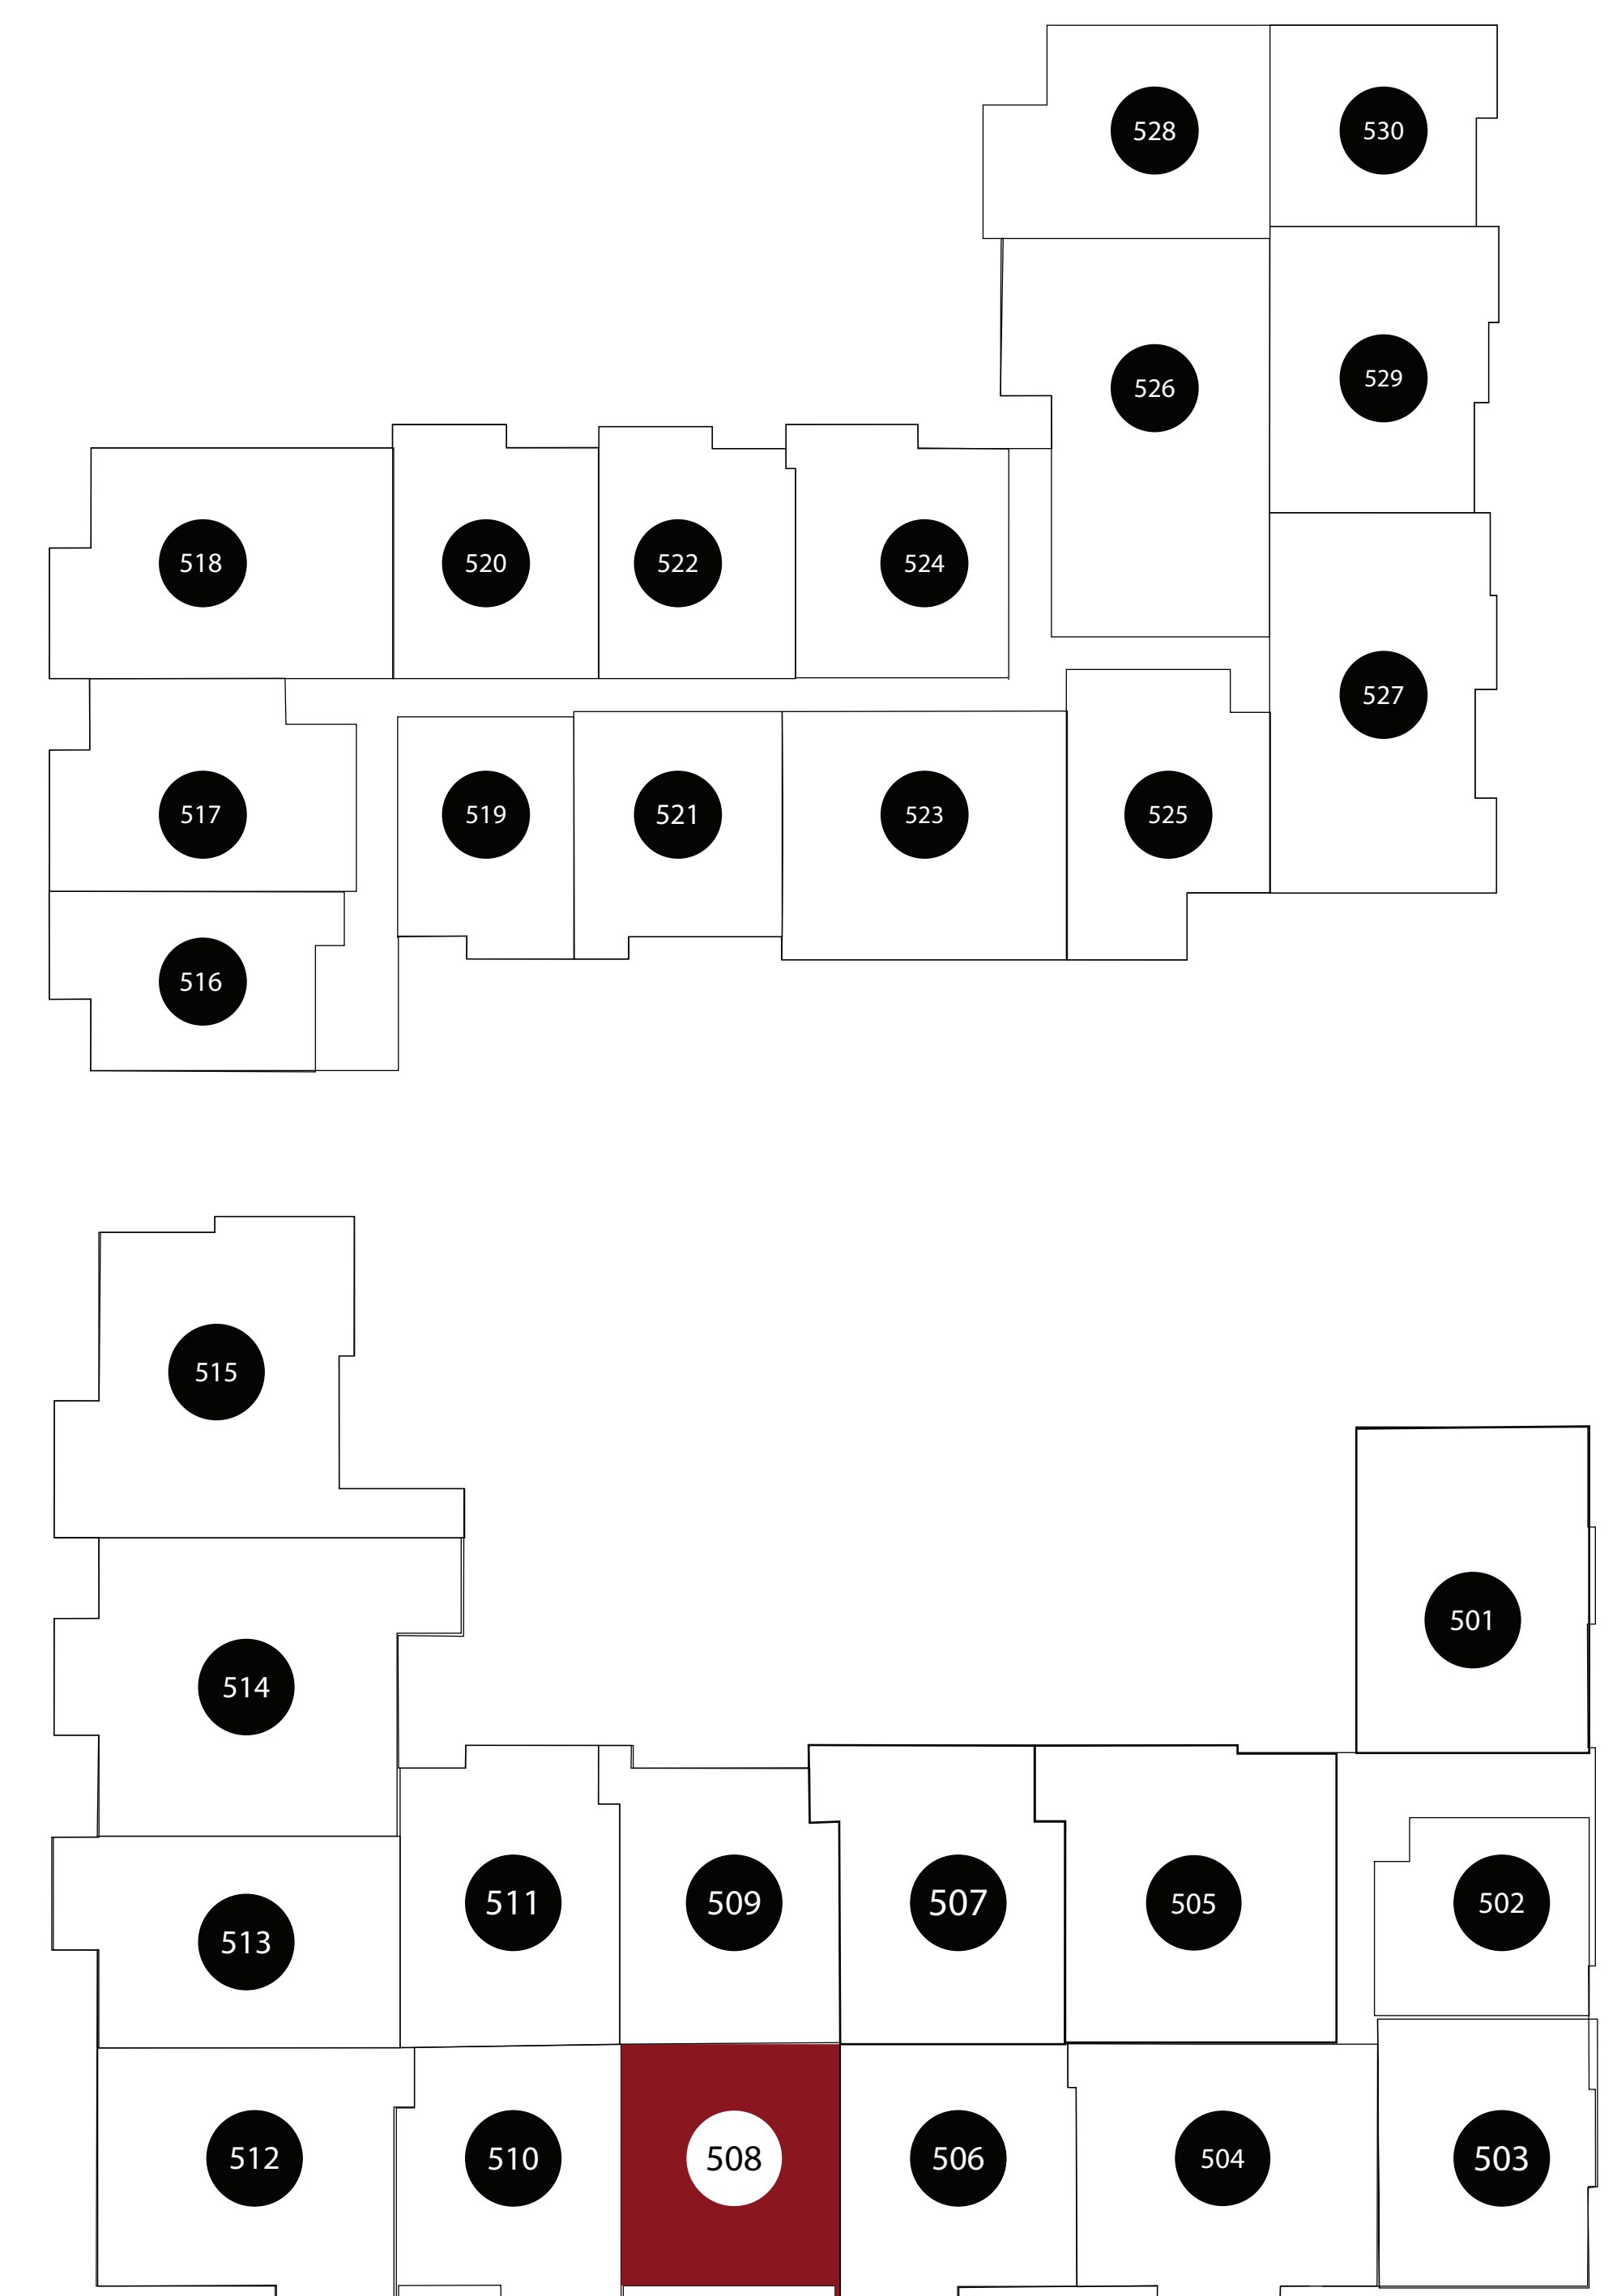

APT: 508

DIMENSIONS

- Bedroom
13x14
- Living Area
14x15
- Total Area
864sq.ft

Station House Somerville
44 Veterans Memorial Drive
Somerville, NJ 08876
Phone: 908-879-2000
www.dgmpropertiesnj.com