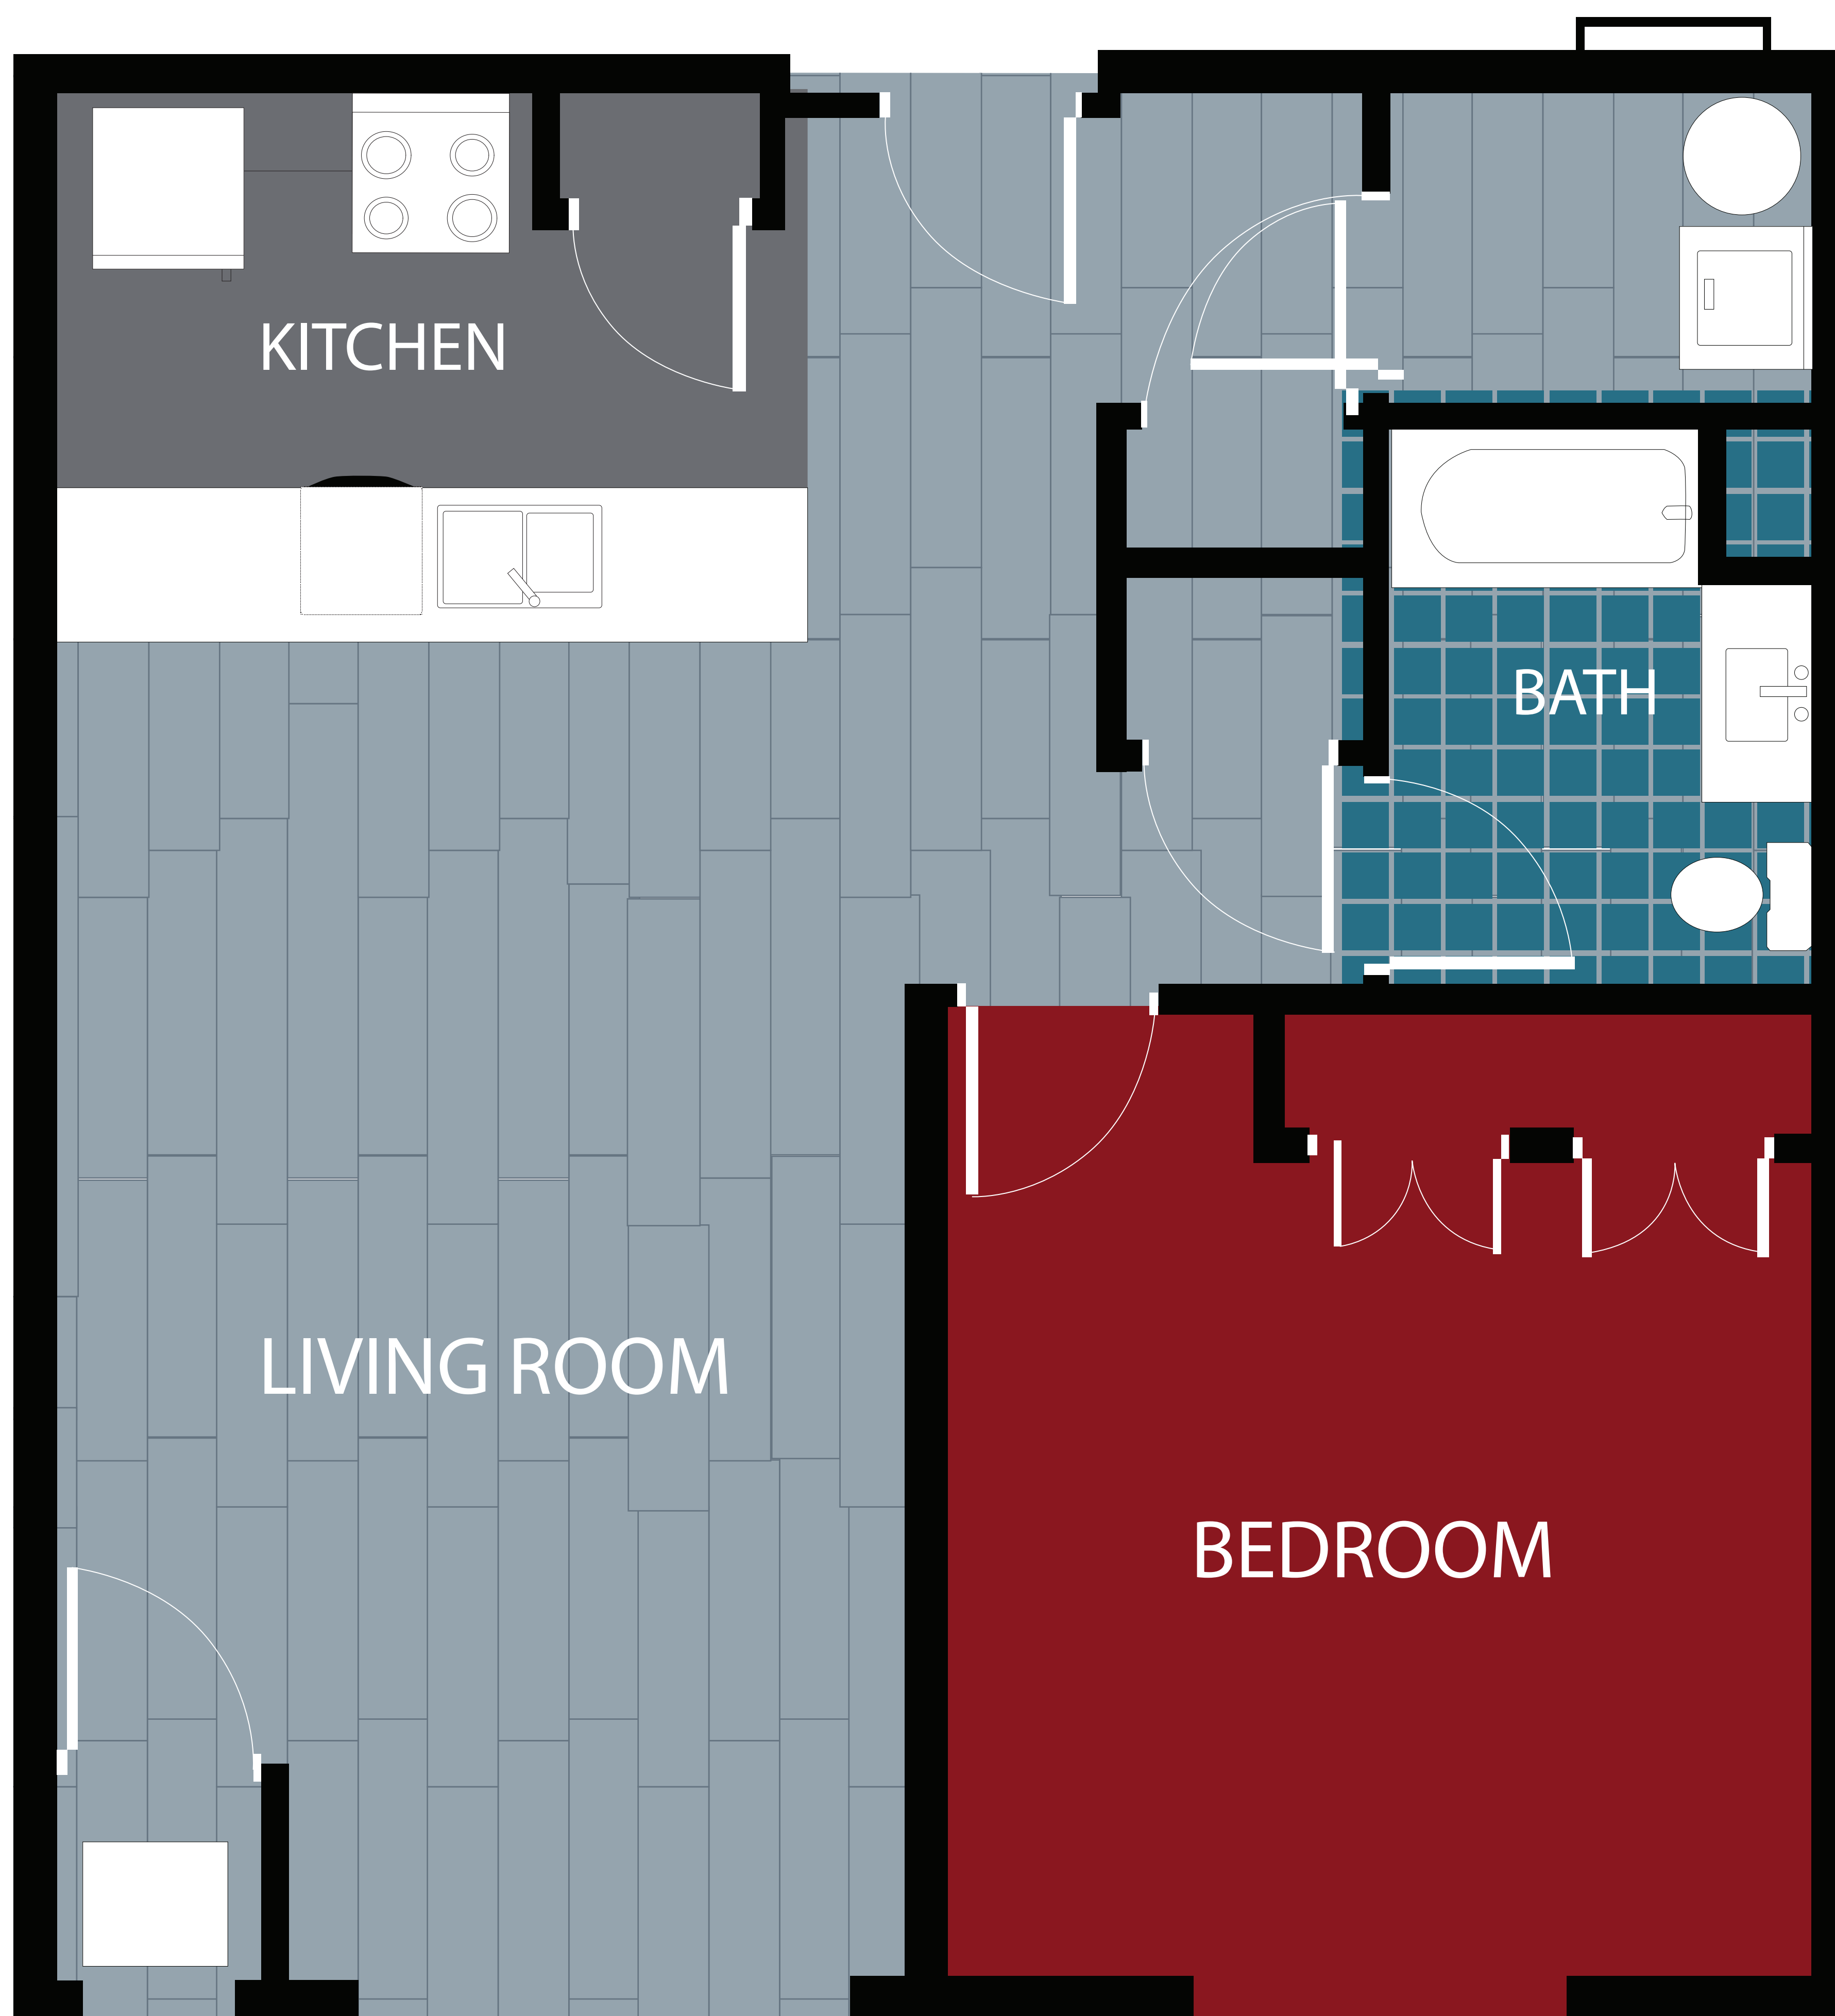

APT: 508

DIMENSIONS

- Bedroom
13x14
- Living Area
14x15
- Total Area
864sq.ft

Station House Somerville
44 Veterans Memorial Drive
Somerville, NJ 08876
Phone: 908-879-2000
www.dgmpropertiesnj.com