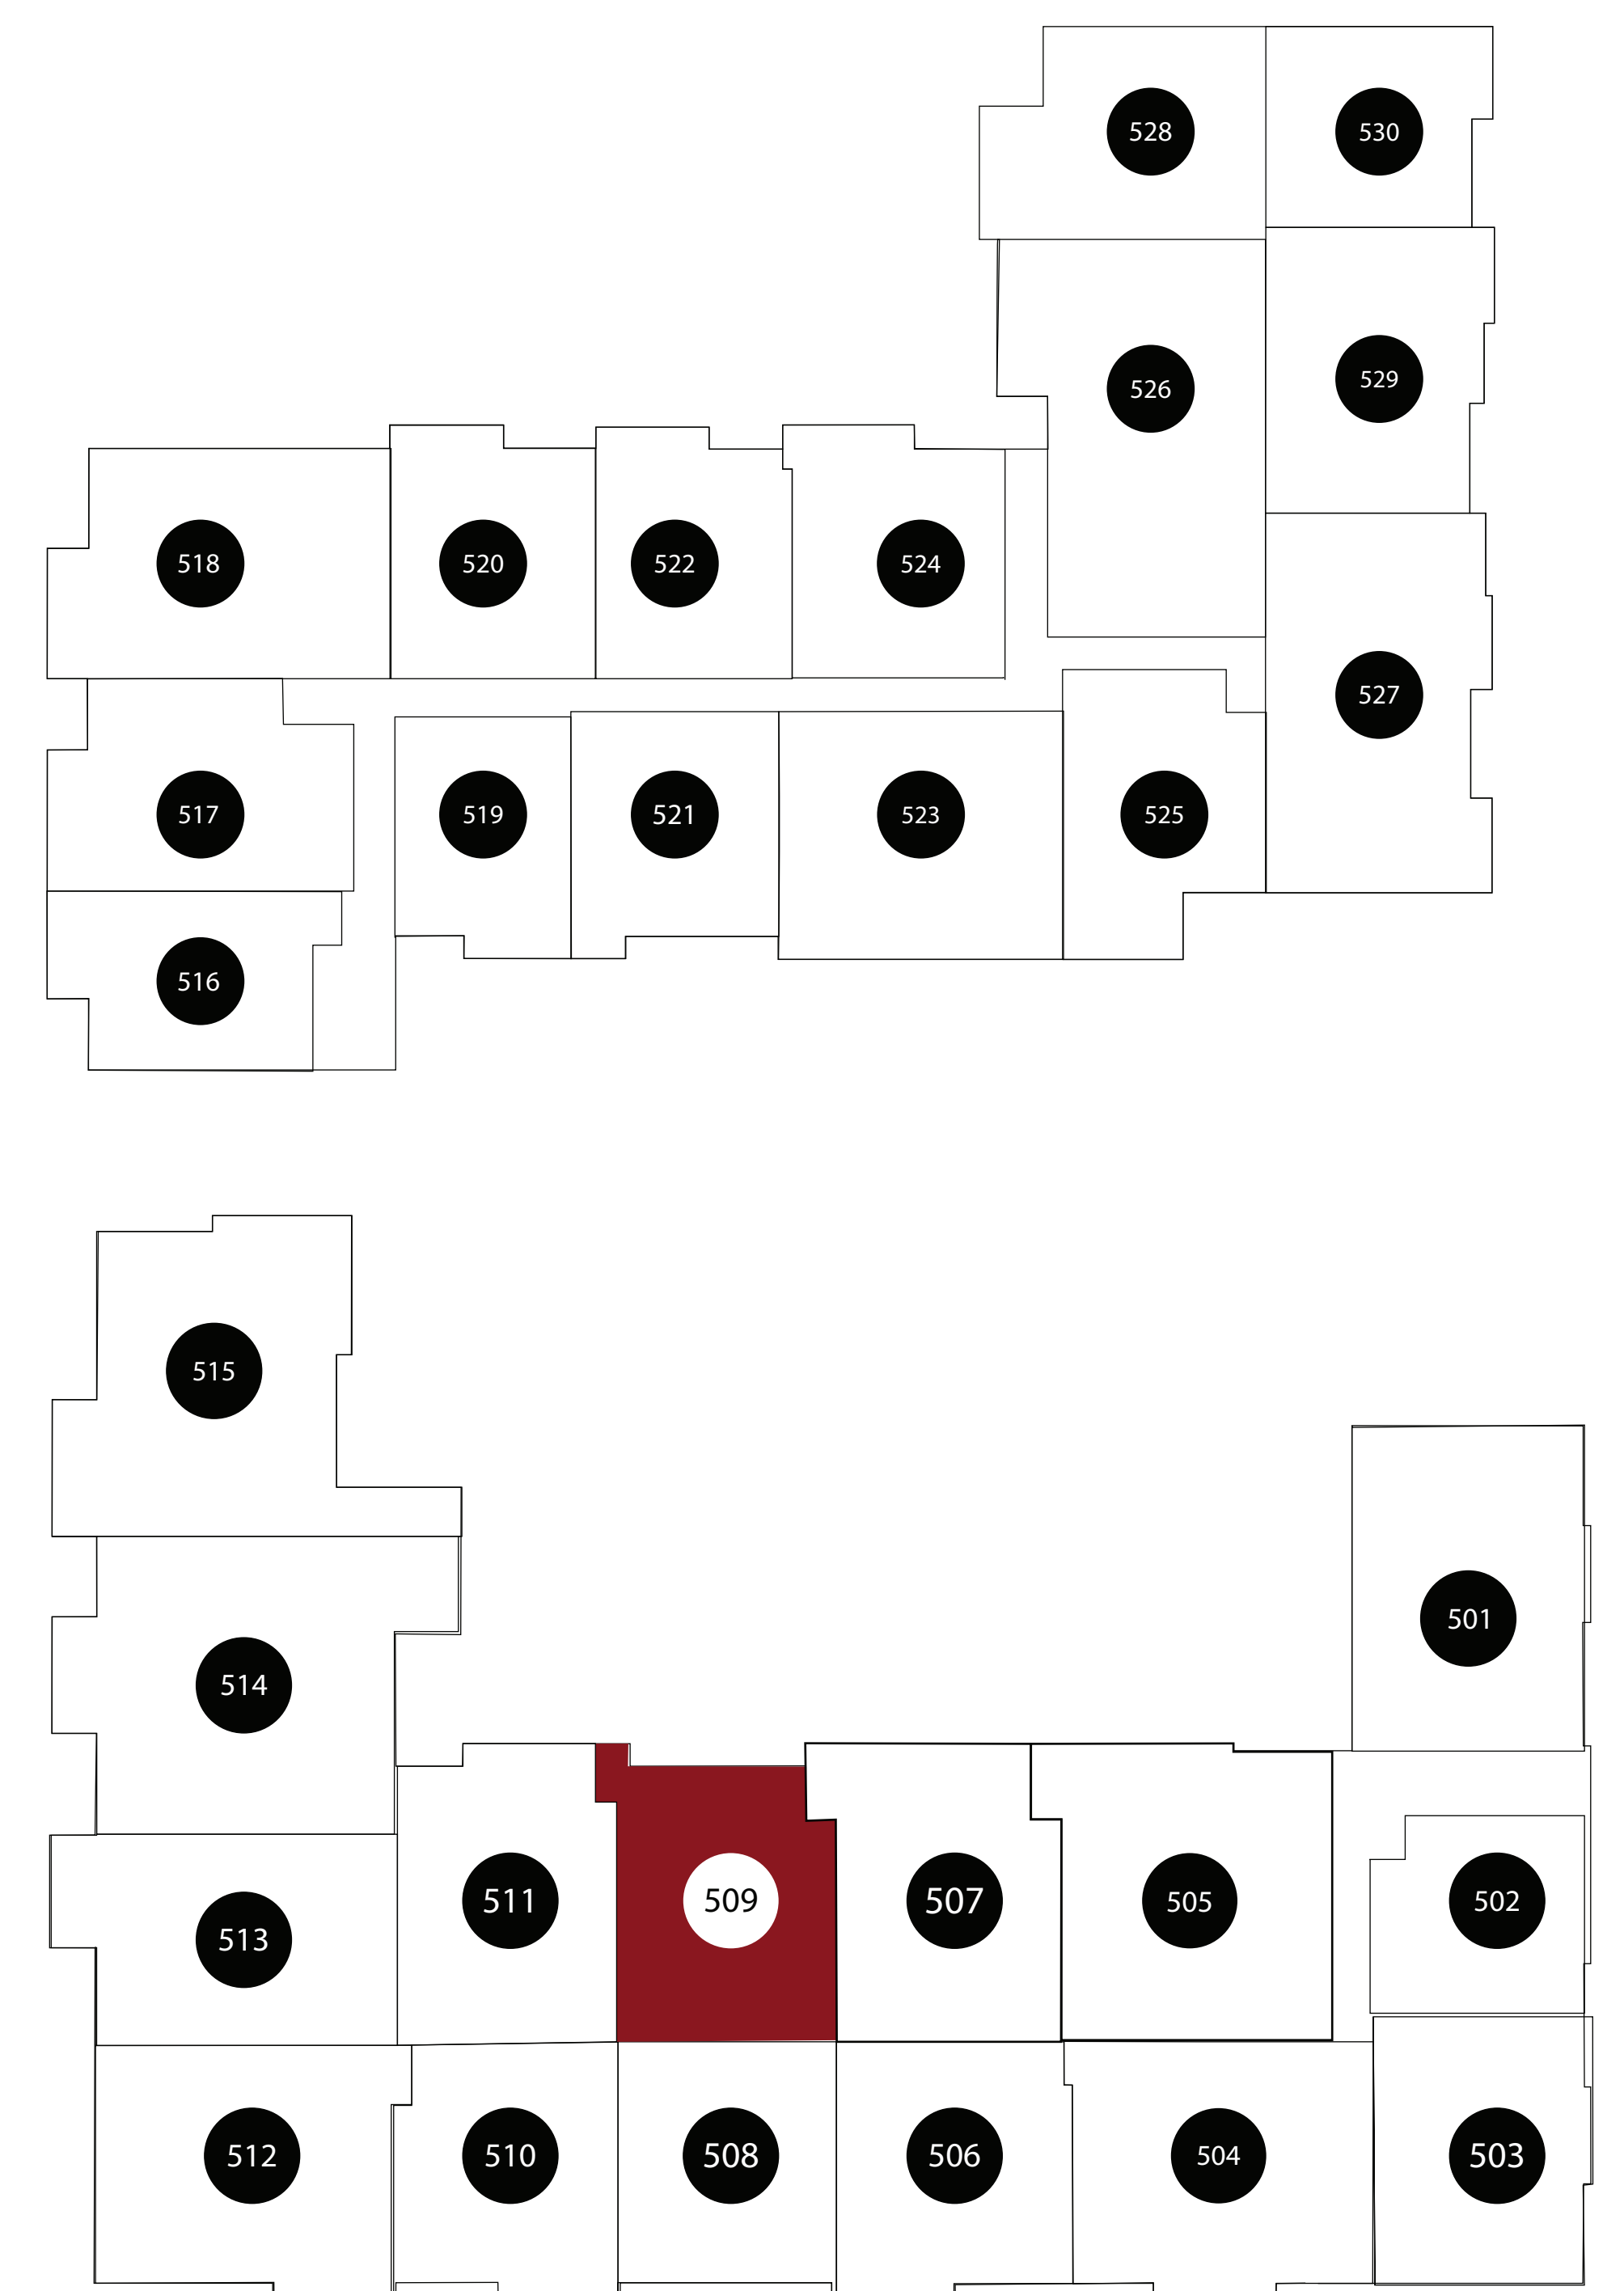

APT: 509

DIMENSIONS

- Bedroom
13x13
- Living Area
16x14
- Total Area
848sq.ft

DGM
MANAGEMENT

Station House Somerville
44 Veterans Memorial Drive
Somerville, NJ 08876
Phone: 908-879-2000
www.dgmpropertiesnj.com