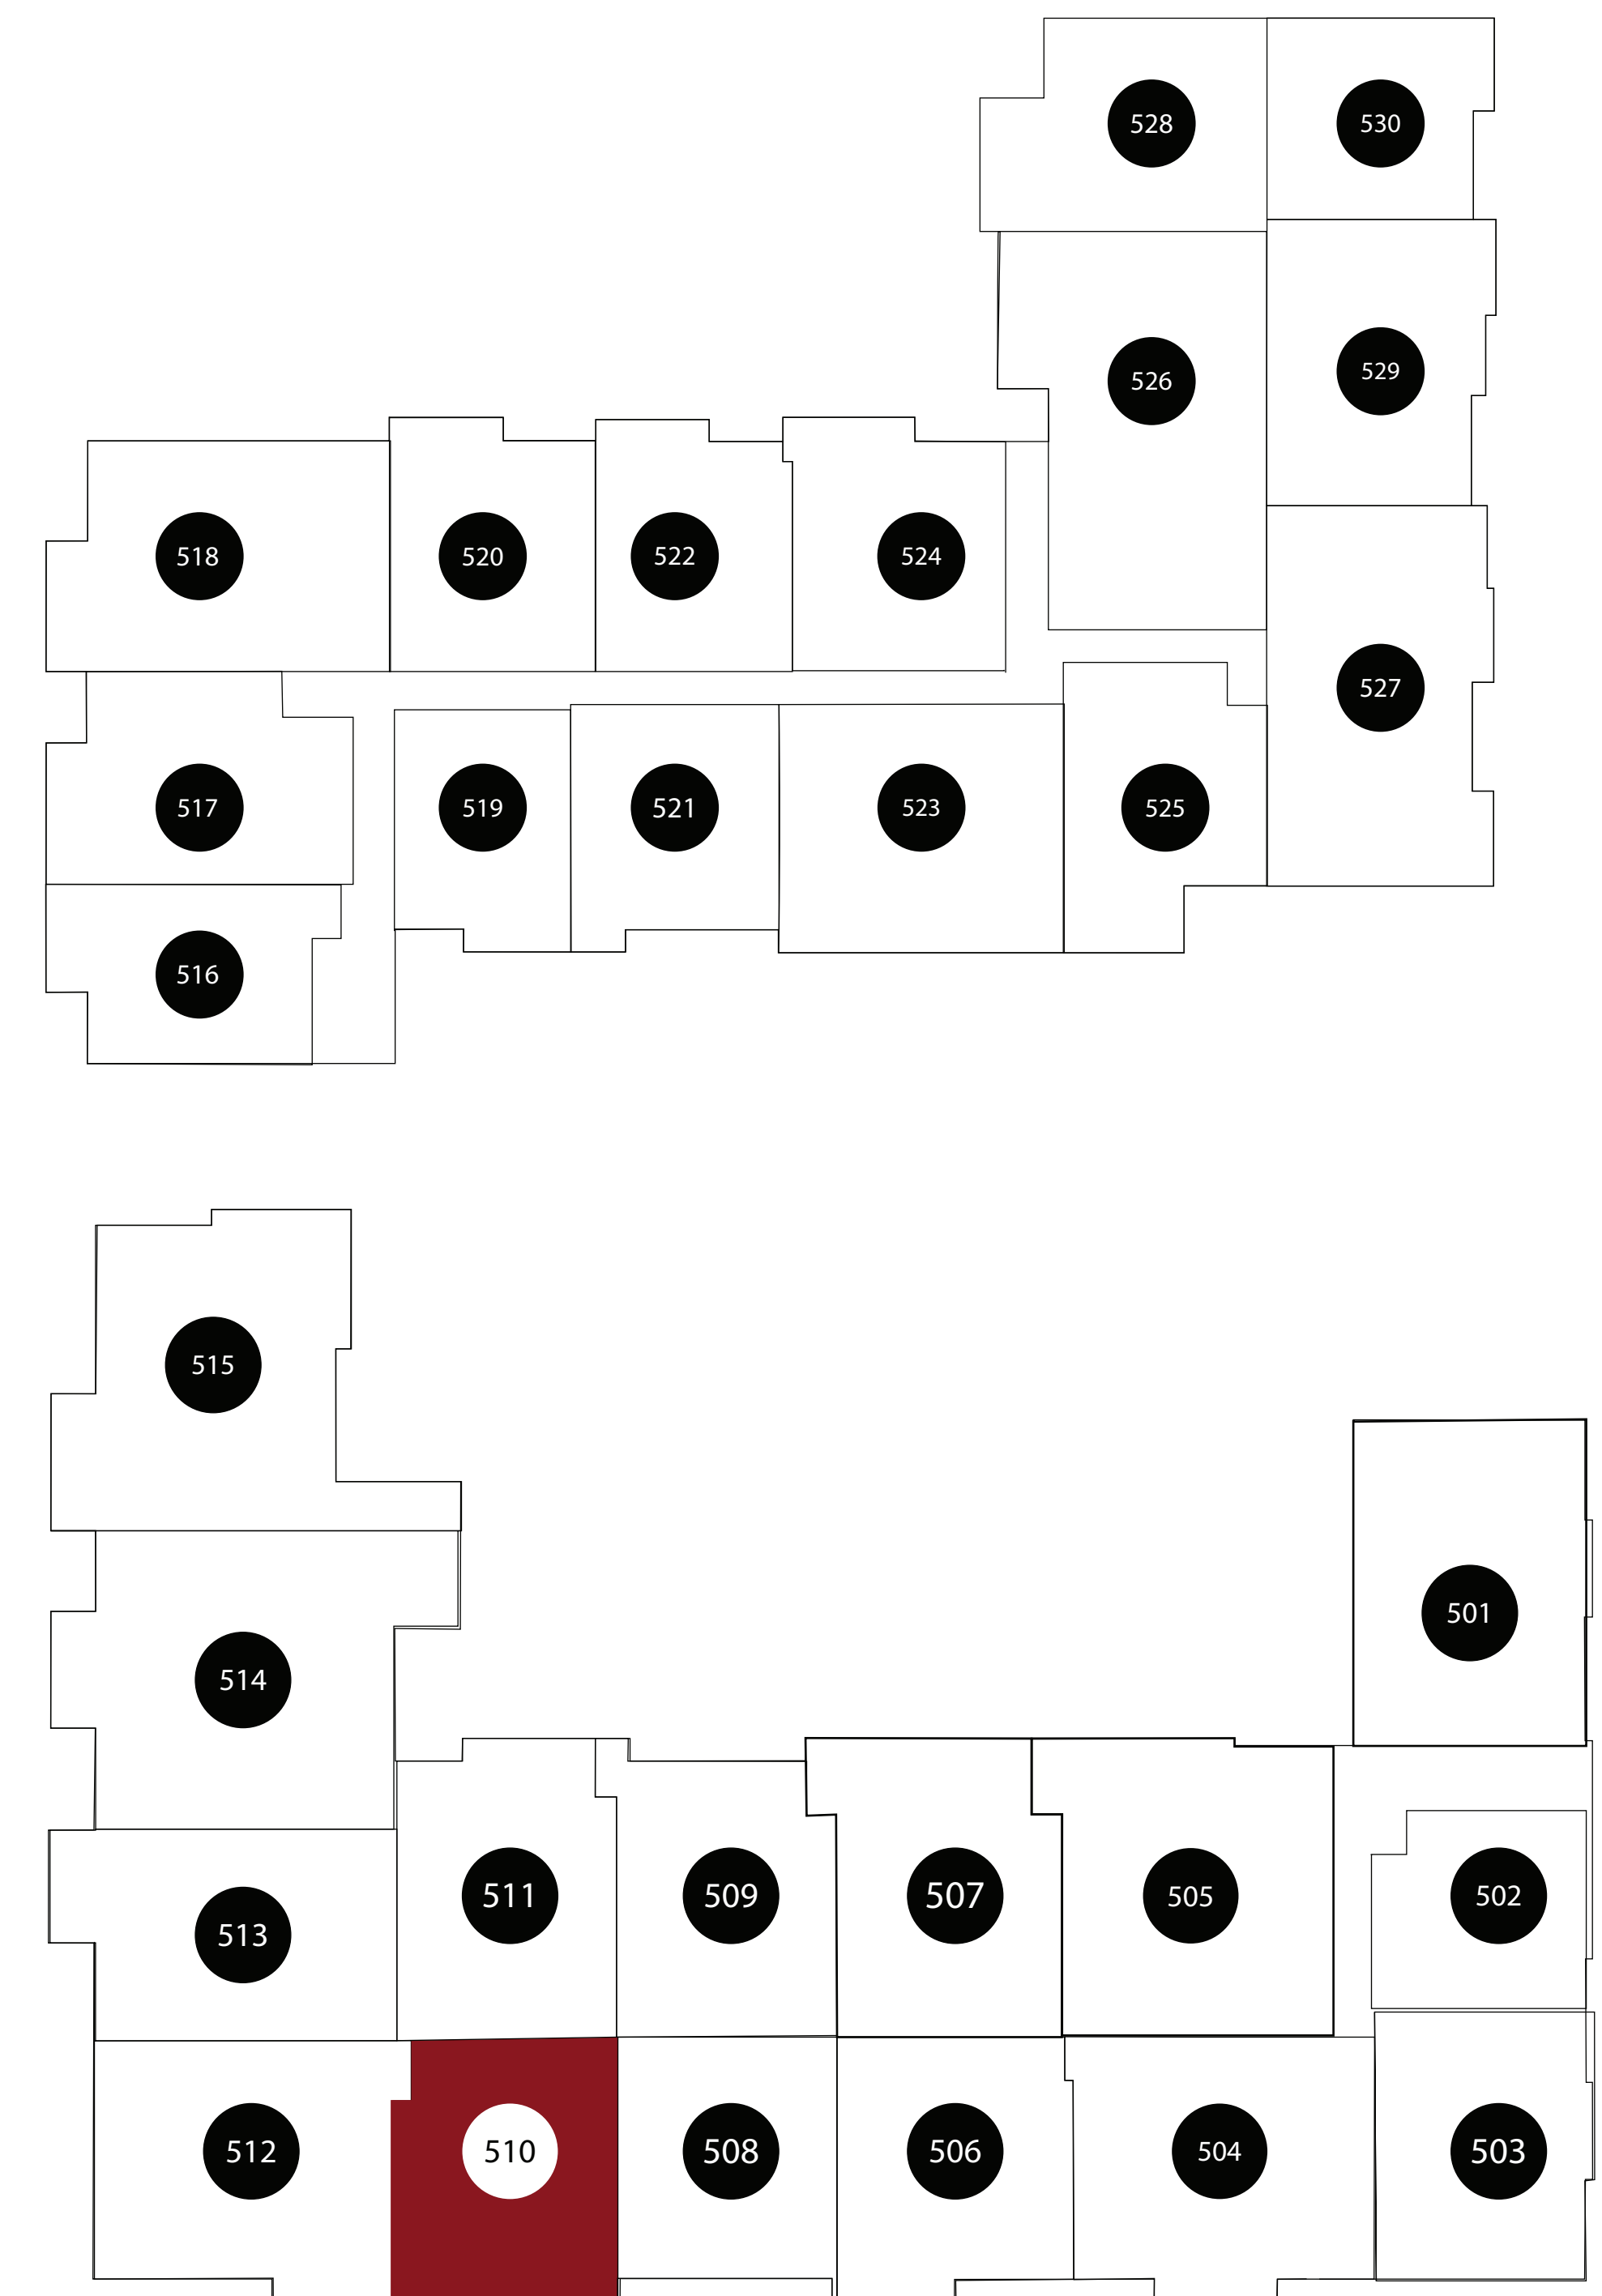

APT: 510

| DIMENSIONS | |
|---------------|----------|
| ● Bedroom | 13x14 |
| ● Living Area | 15x15 |
| ● Balcony | 75sq.ft |
| ● Total Area | 844sq.ft |

Station House Somerville
44 Veterans Memorial Drive
Somerville, NJ 08876
Phone: 908-879-2000
www.dgmpropertiesnj.com