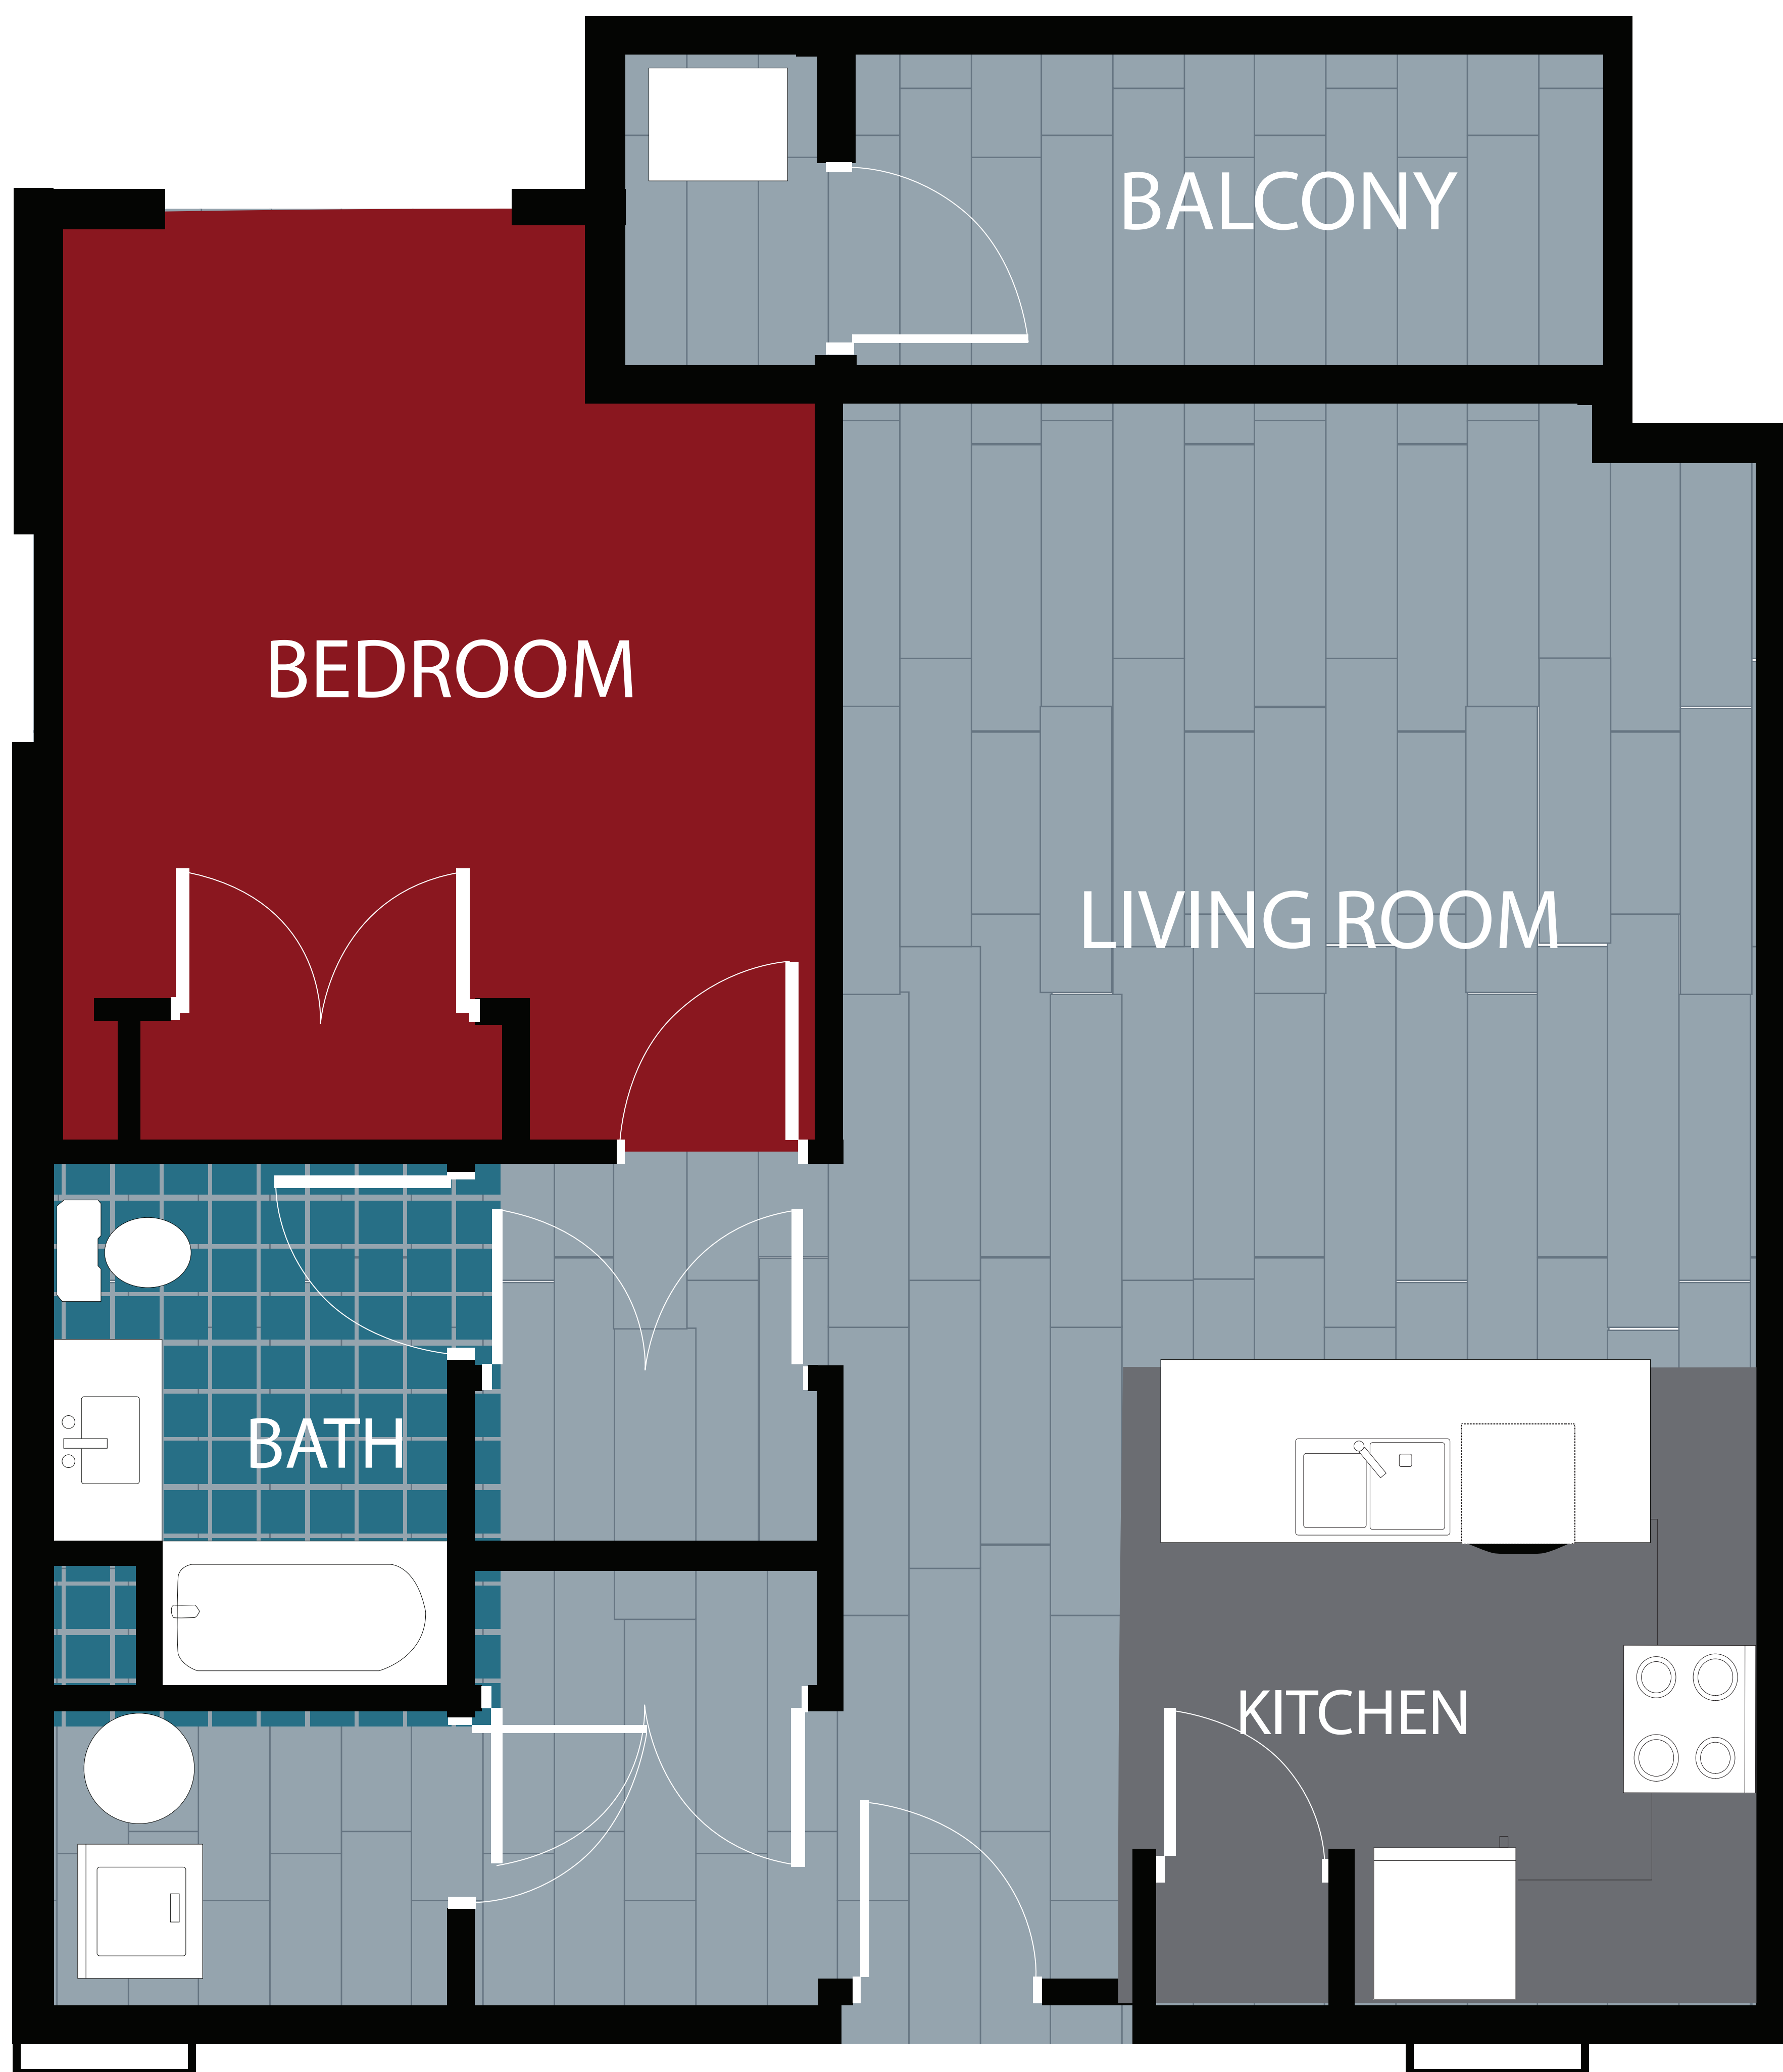

APT: 511

DIMENSIONS	
● Bedroom	13x13
● Living Area	15x16
● Balcony	75sq.ft
● Total Area	875sq.ft

Station House Somerville
44 Veterans Memorial Drive
Somerville, NJ 08876
Phone: 908-879-2000
www.dgmpropertiesnj.com