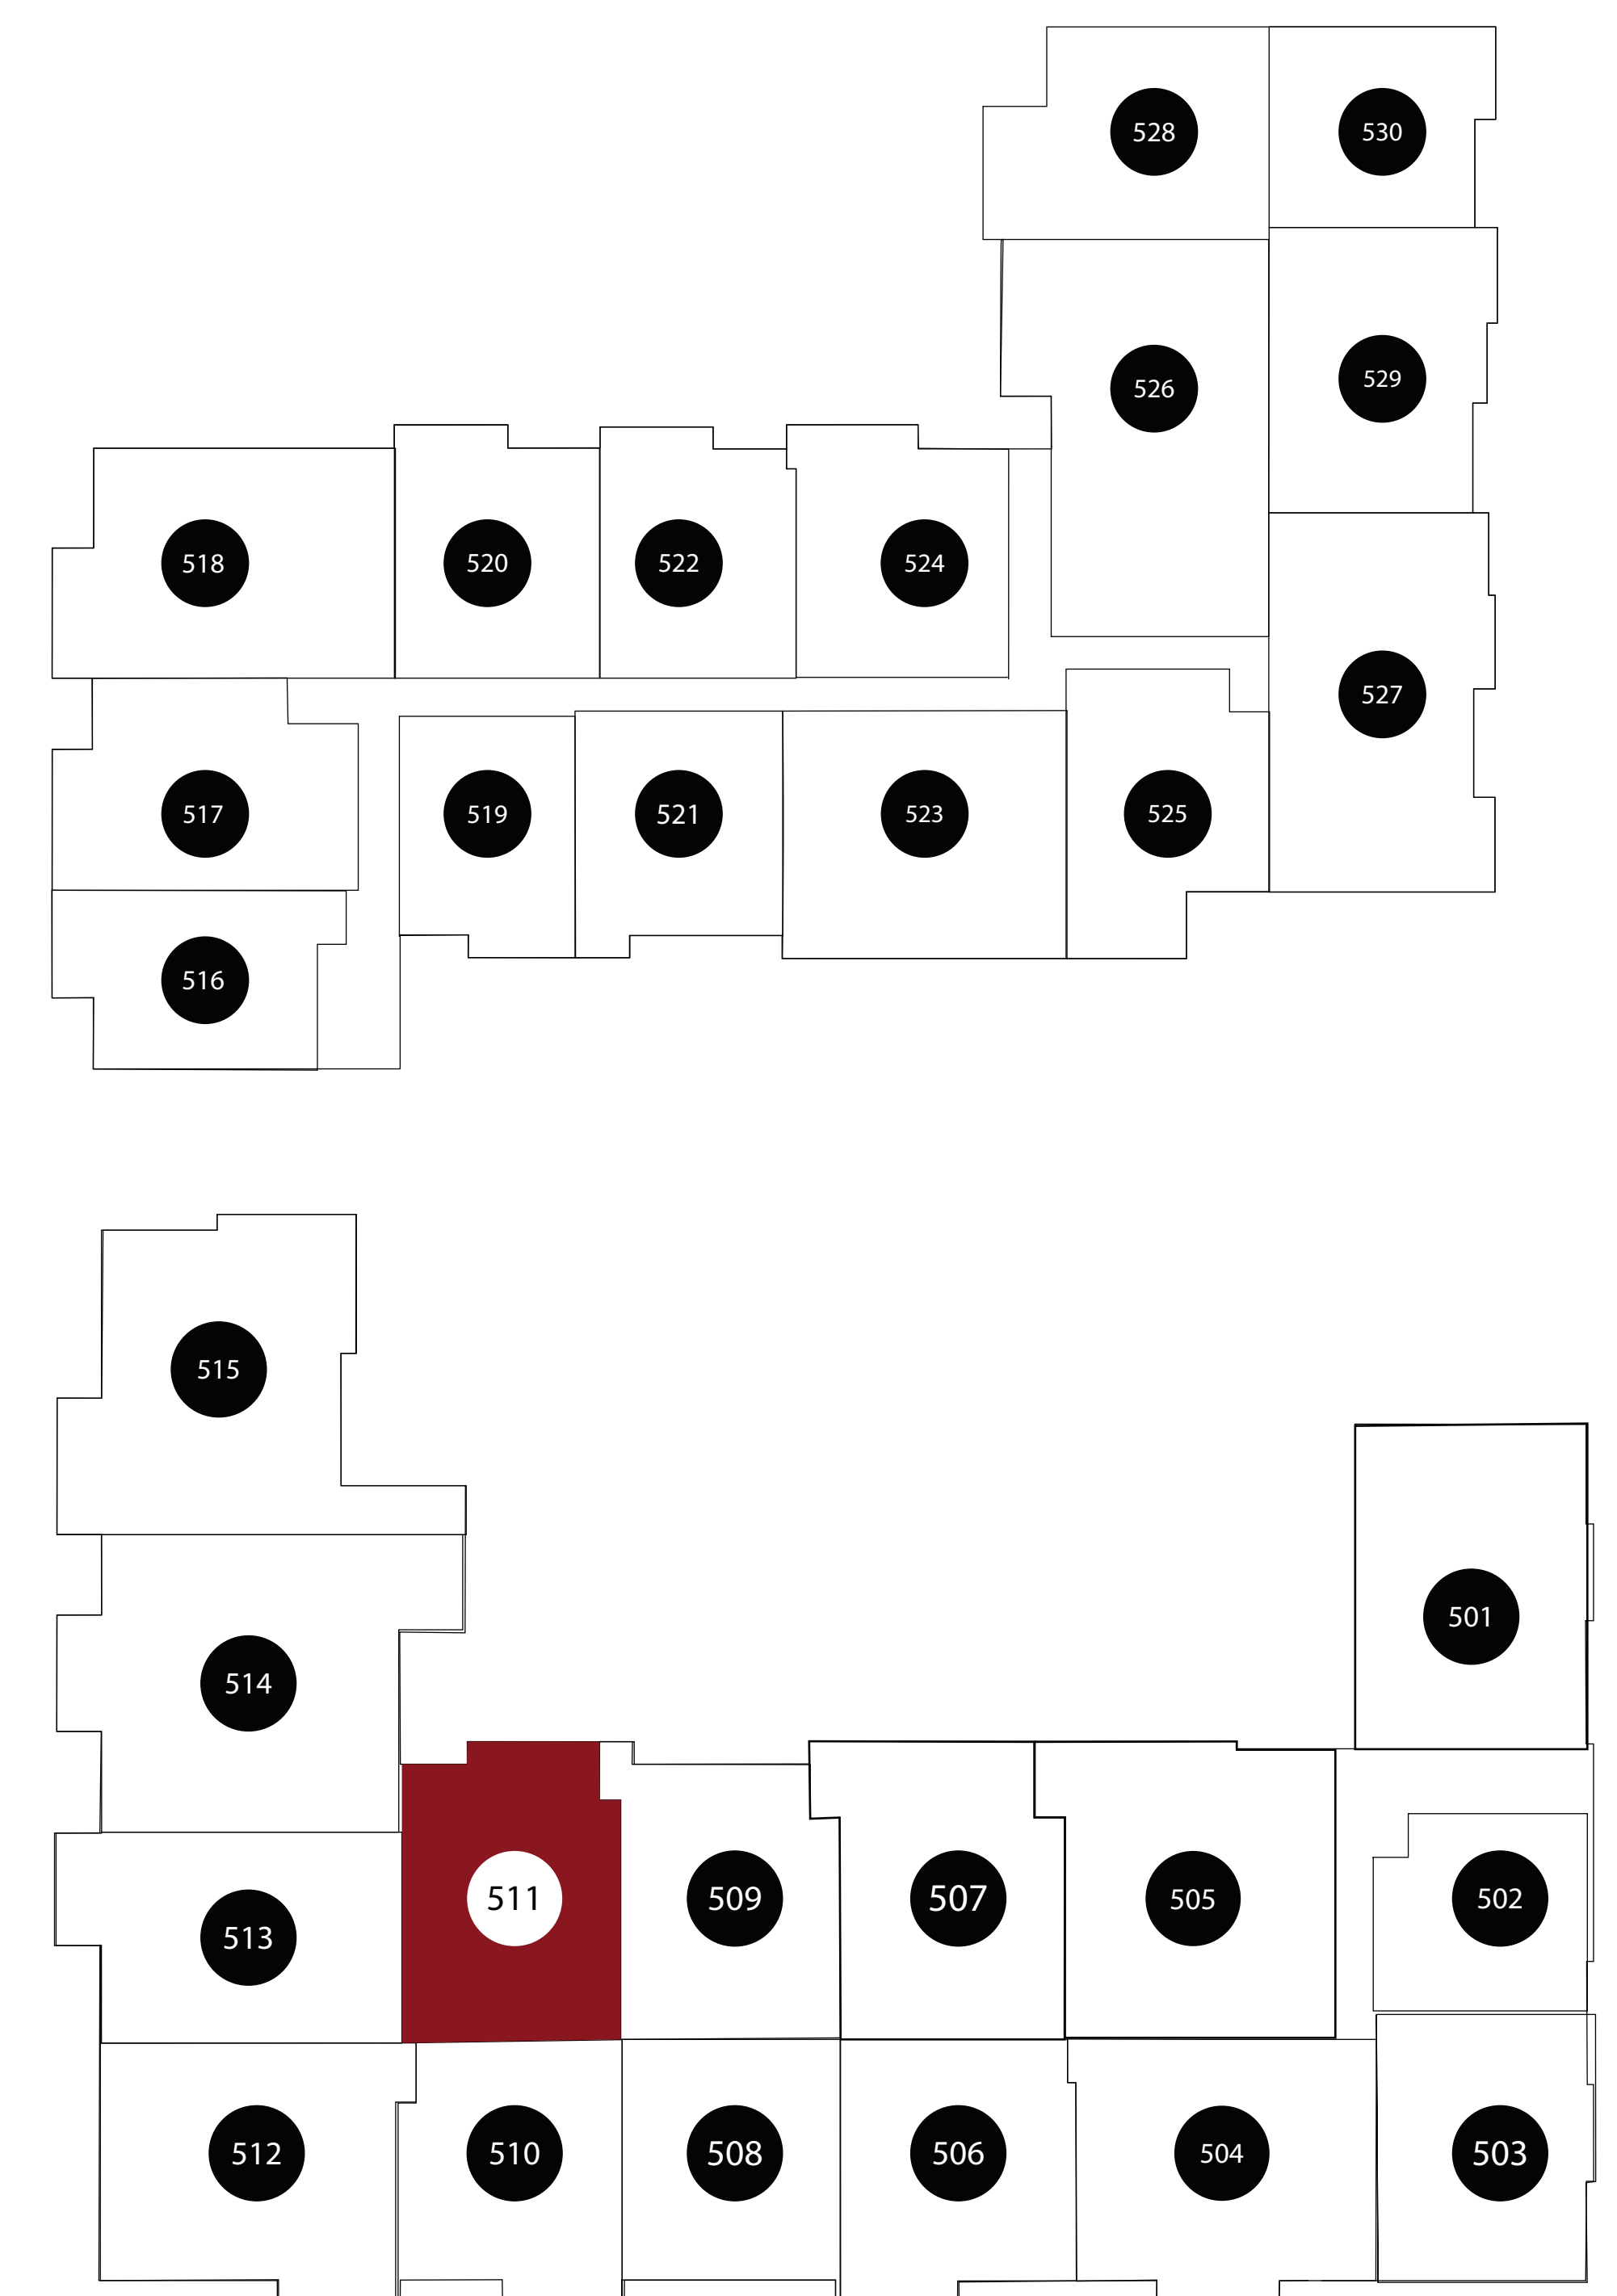

APT: 511

DIMENSIONS	
● Bedroom	13x13
● Living Area	15x16
● Balcony	75sq.ft
● Total Area	875sq.ft

Station House Somerville
44 Veterans Memorial Drive
Somerville, NJ 08876
Phone: 908-879-2000
www.dgmpropertiesnj.com