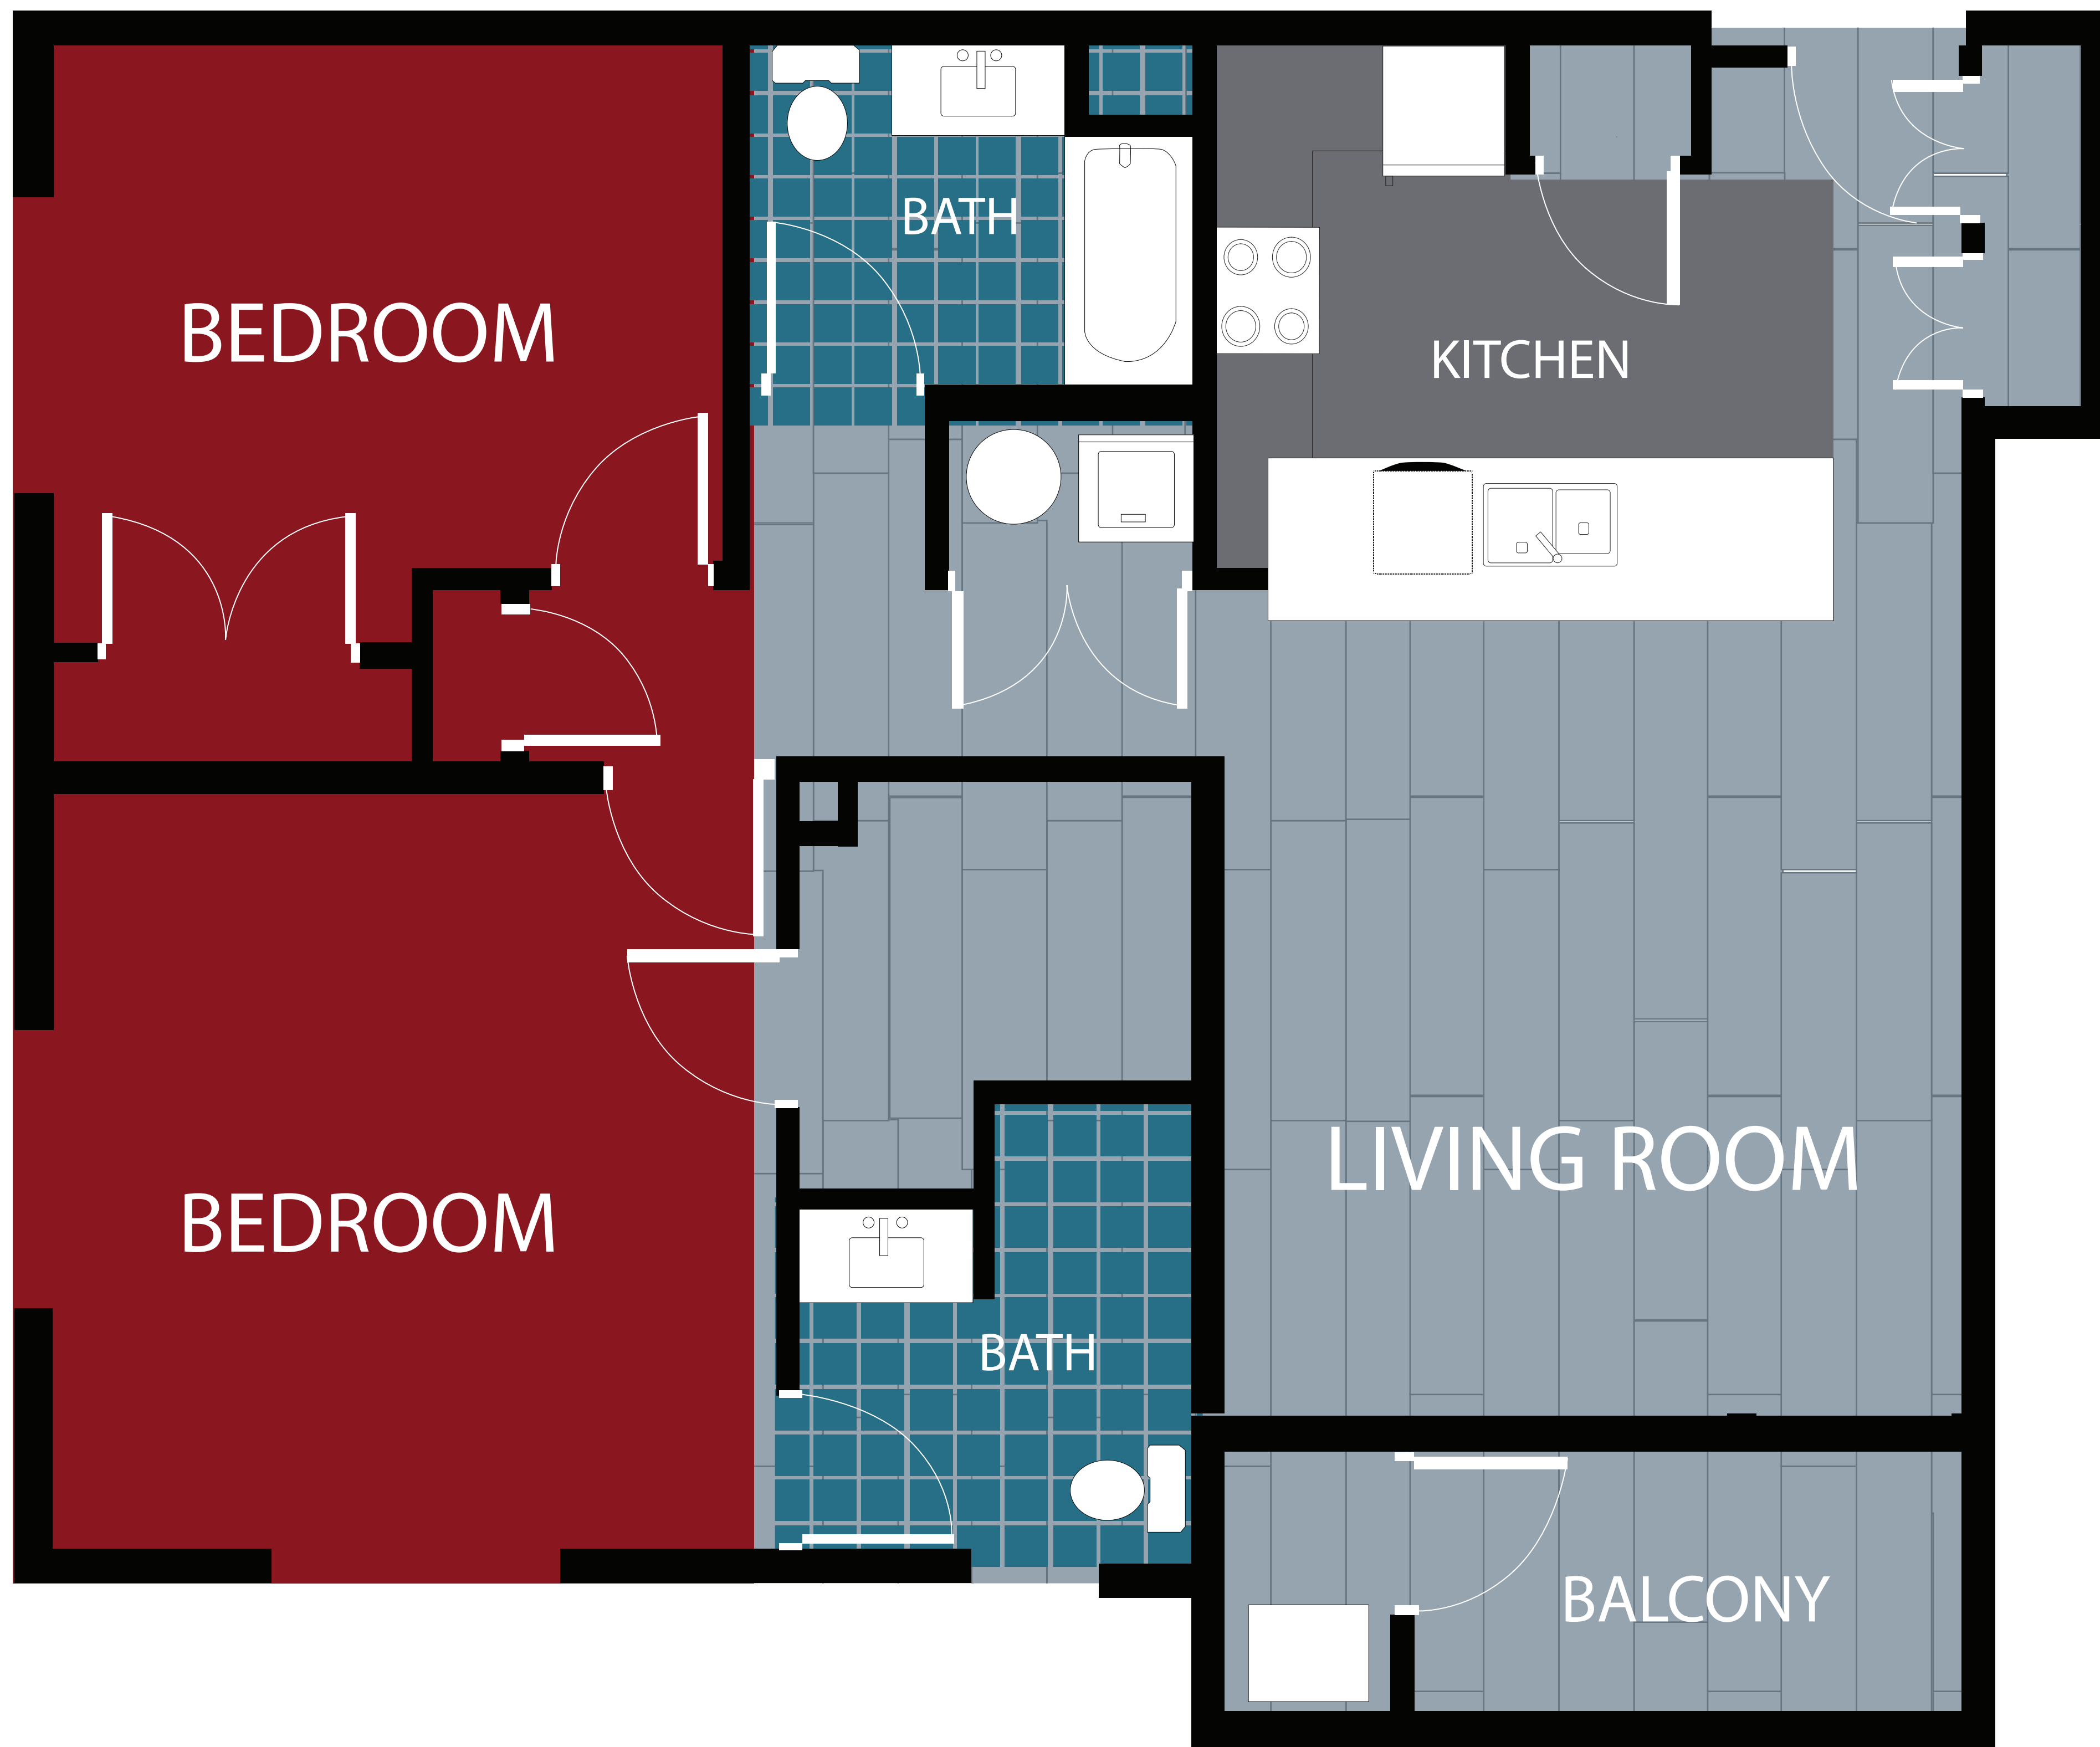

APT: 512

DIMENSIONS

- Bedroom
14x16
- 2nd Bedroom
13x12
- Living Area
15x14
- Balcony
75sq.ft
- Total Area
1160sq.ft

DGM
MANAGEMENT

Station House Somerville
44 Veterans Memorial Drive
Somerville, NJ 08876
Phone: 908-879-2000
www.dgmpropertiesnj.com