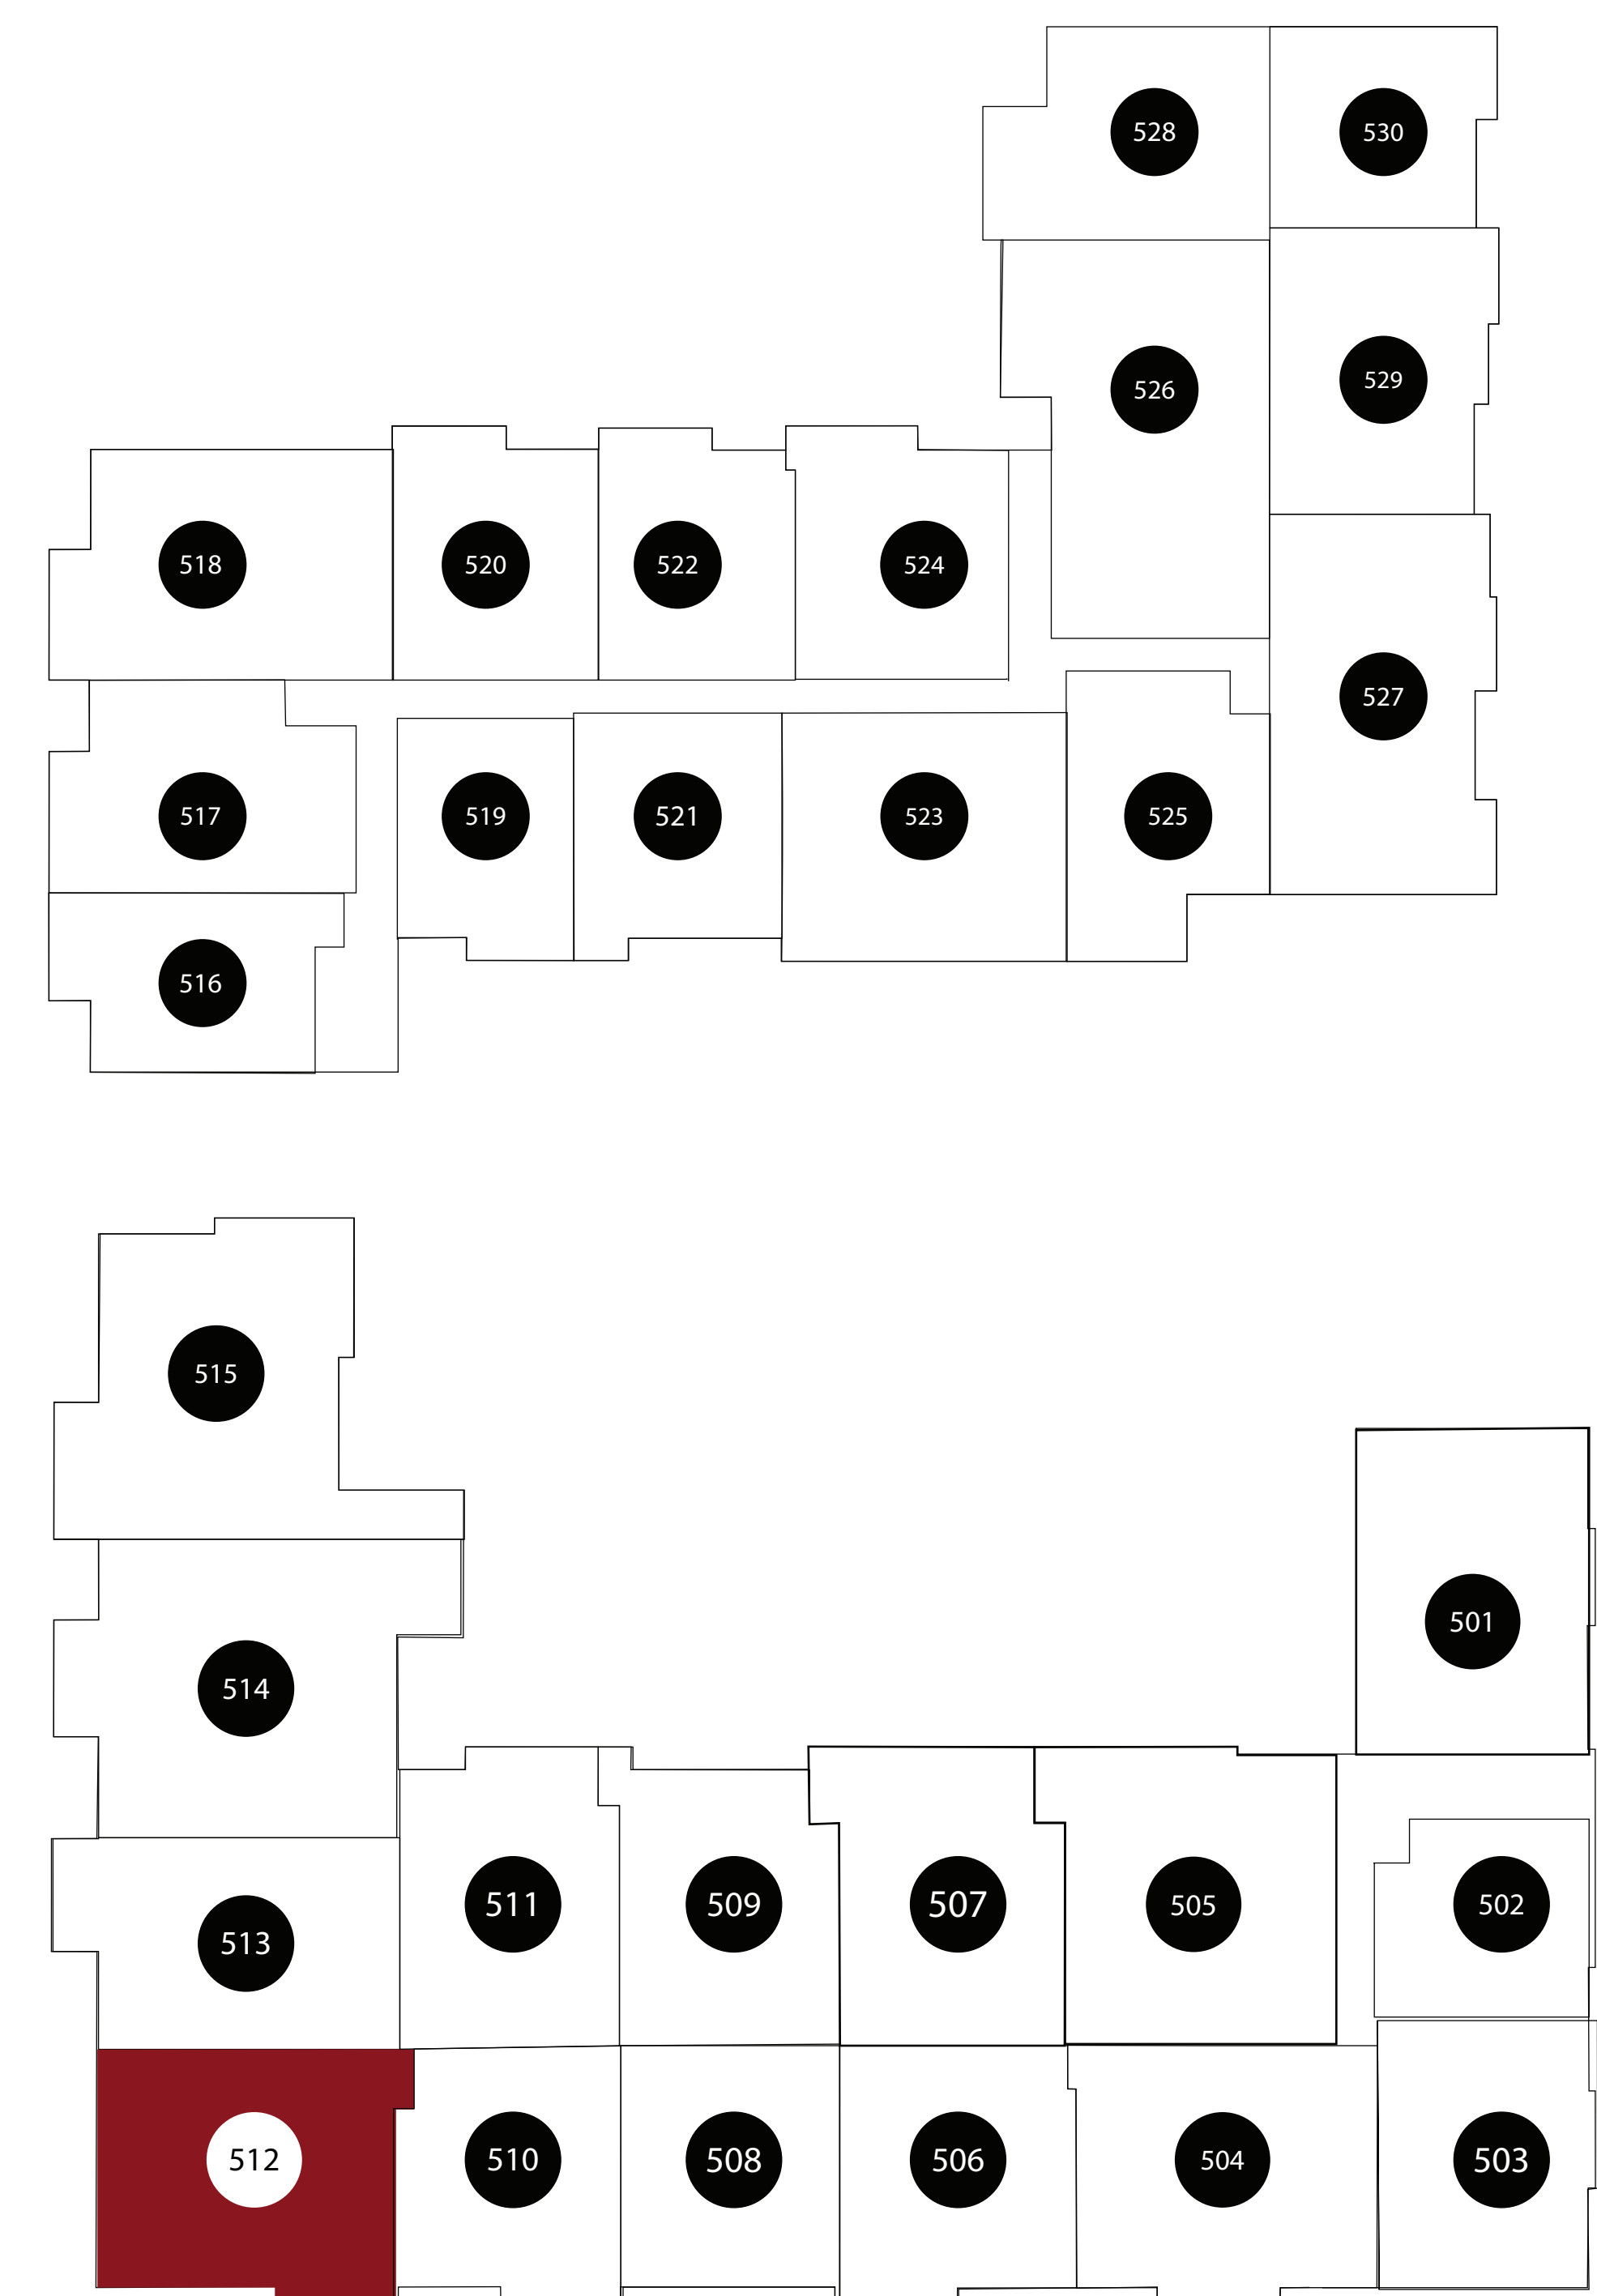

APT: 512

DIMENSIONS

- Bedroom
14x16
- 2nd Bedroom
13x12
- Living Area
15x14
- Balcony
75sq.ft
- Total Area
1160sq.ft

DGM
MANAGEMENT

Station House Somerville
44 Veterans Memorial Drive
Somerville, NJ 08876
Phone: 908-879-2000
www.dgmpropertiesnj.com