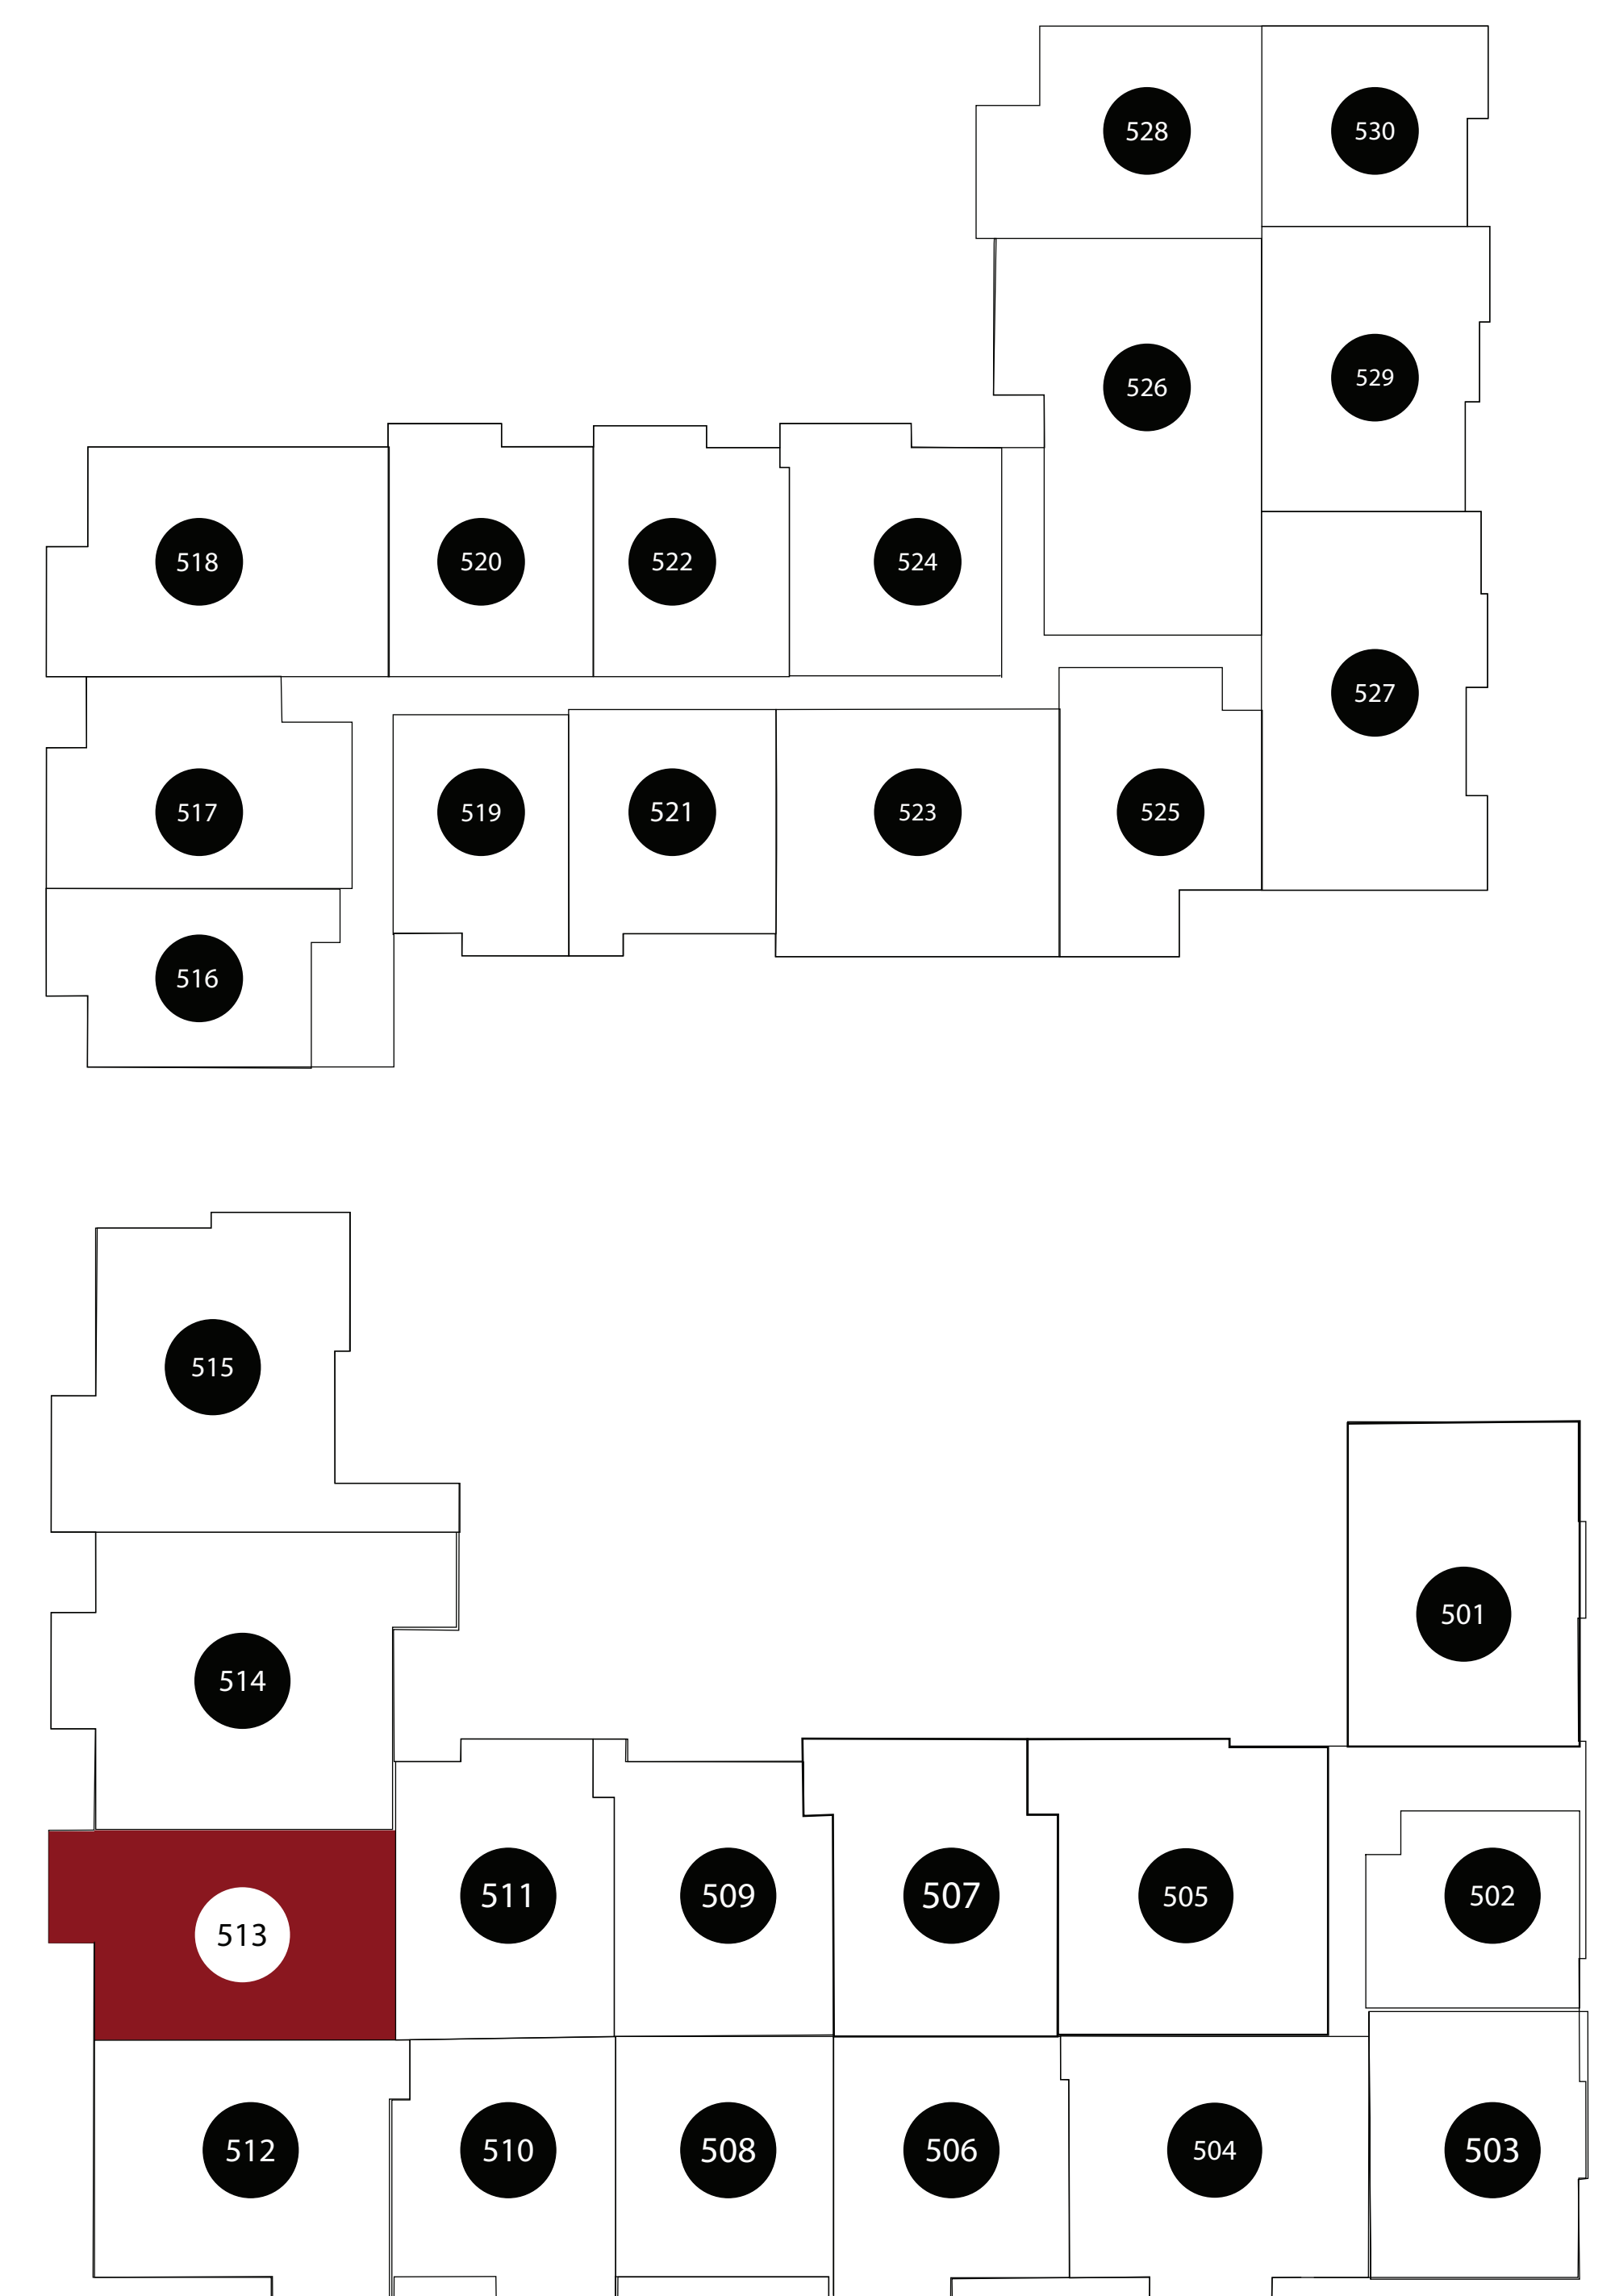

# APT: 513

### DIMENSIONS

- Bedroom  
15x13
- Living Area  
14x16
- Balcony  
75sq.ft
- Total Area  
883sq.ft

Station House Somerville  
44 Veterans Memorial Drive  
Somerville, NJ 08876  
Phone: 908-879-2000  
[www.dgmpropertiesnj.com](http://www.dgmpropertiesnj.com)