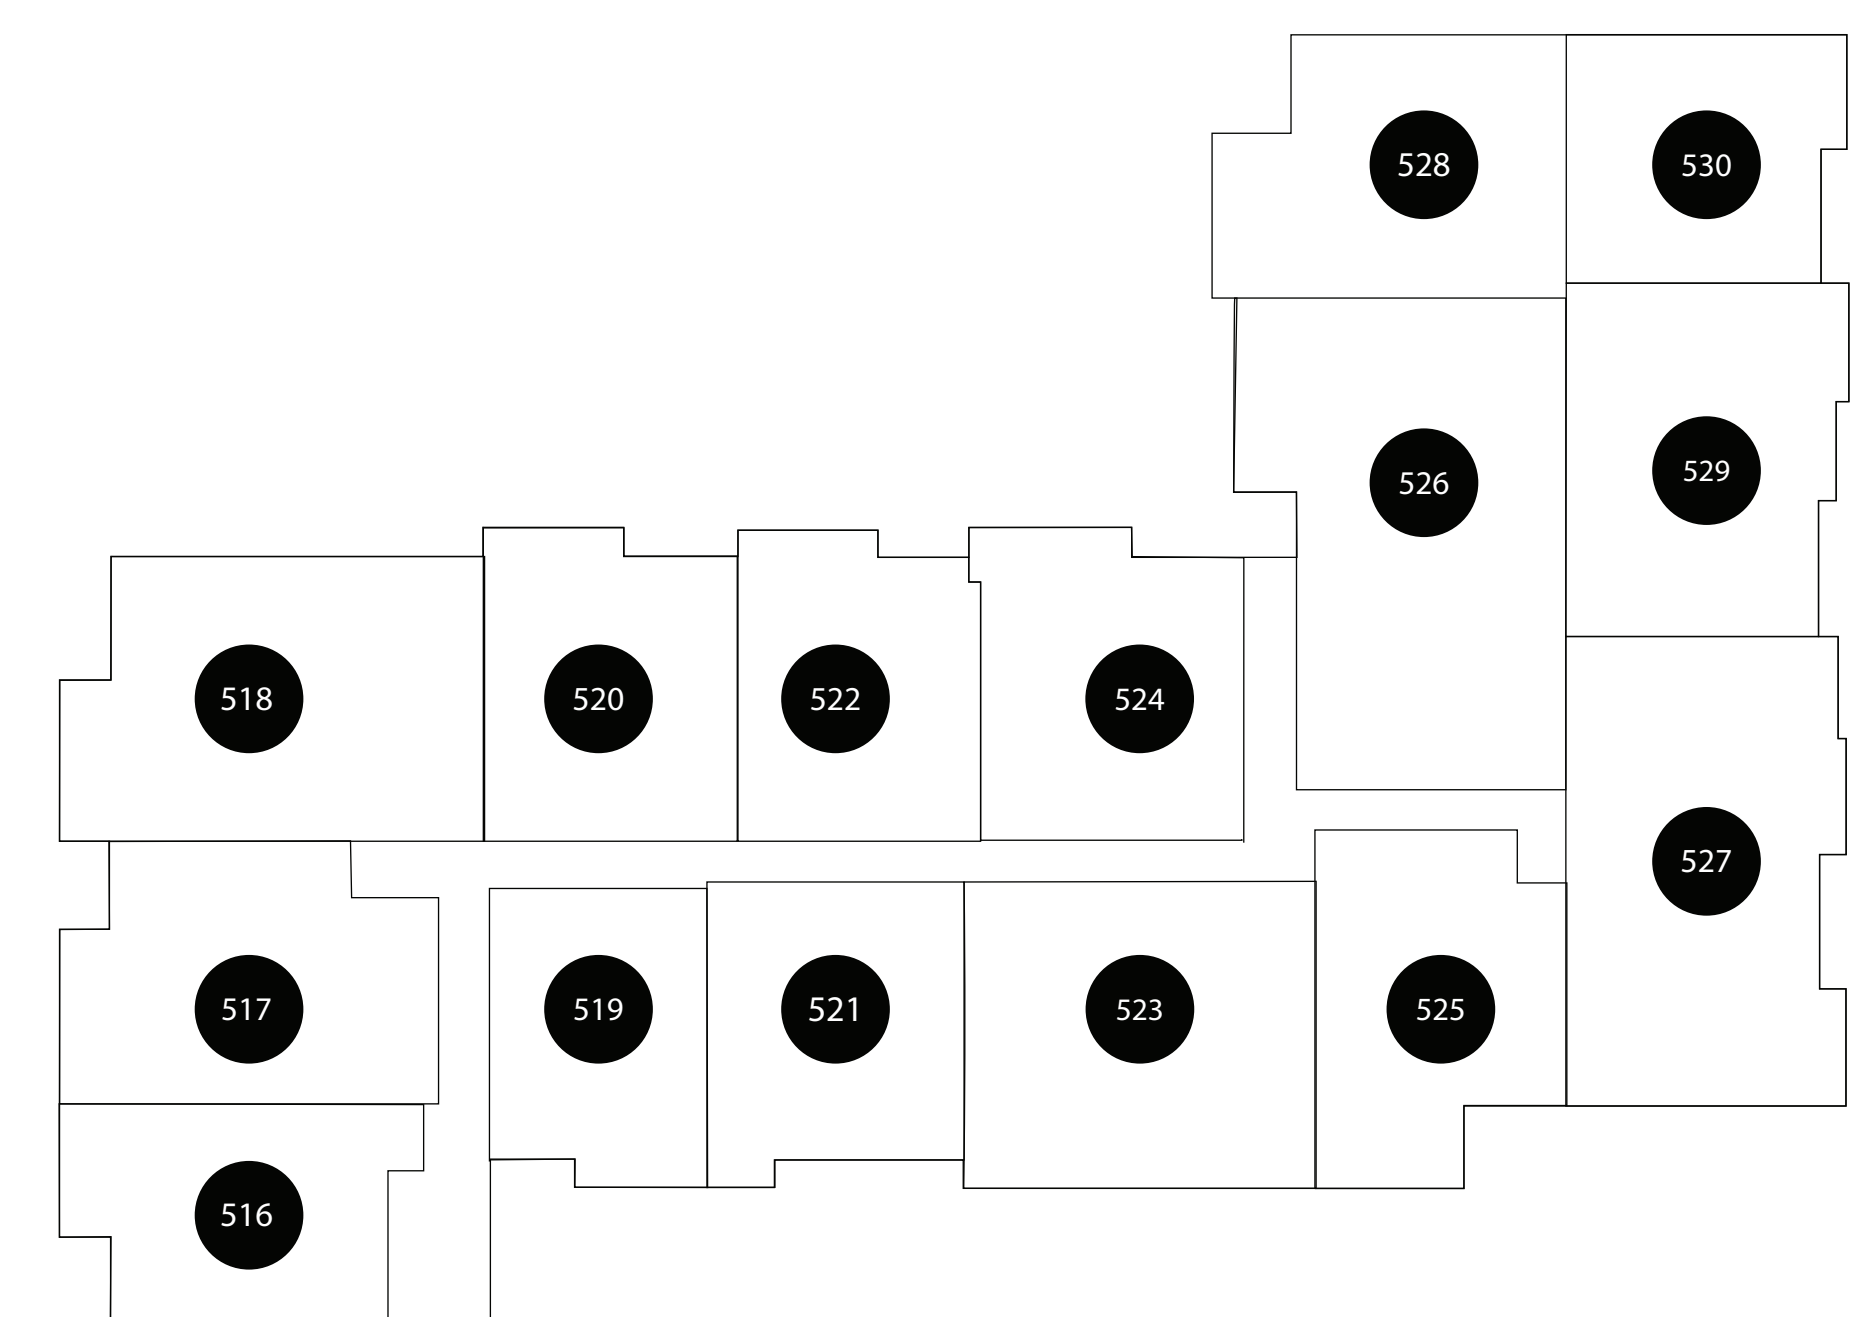

APT: 514

DIMENSIONS

- Bedroom 19x11
- Bedroom 15x14
- Living Area 16x14
- Balcony 75sq.ft
- Total Area 1284sq.ft

DGM
MANAGEMENT

Station House Somerville
44 Veterans Memorial Drive
Somerville, NJ 08876
Phone: 908-879-2000
www.dgmpropertiesnj.com