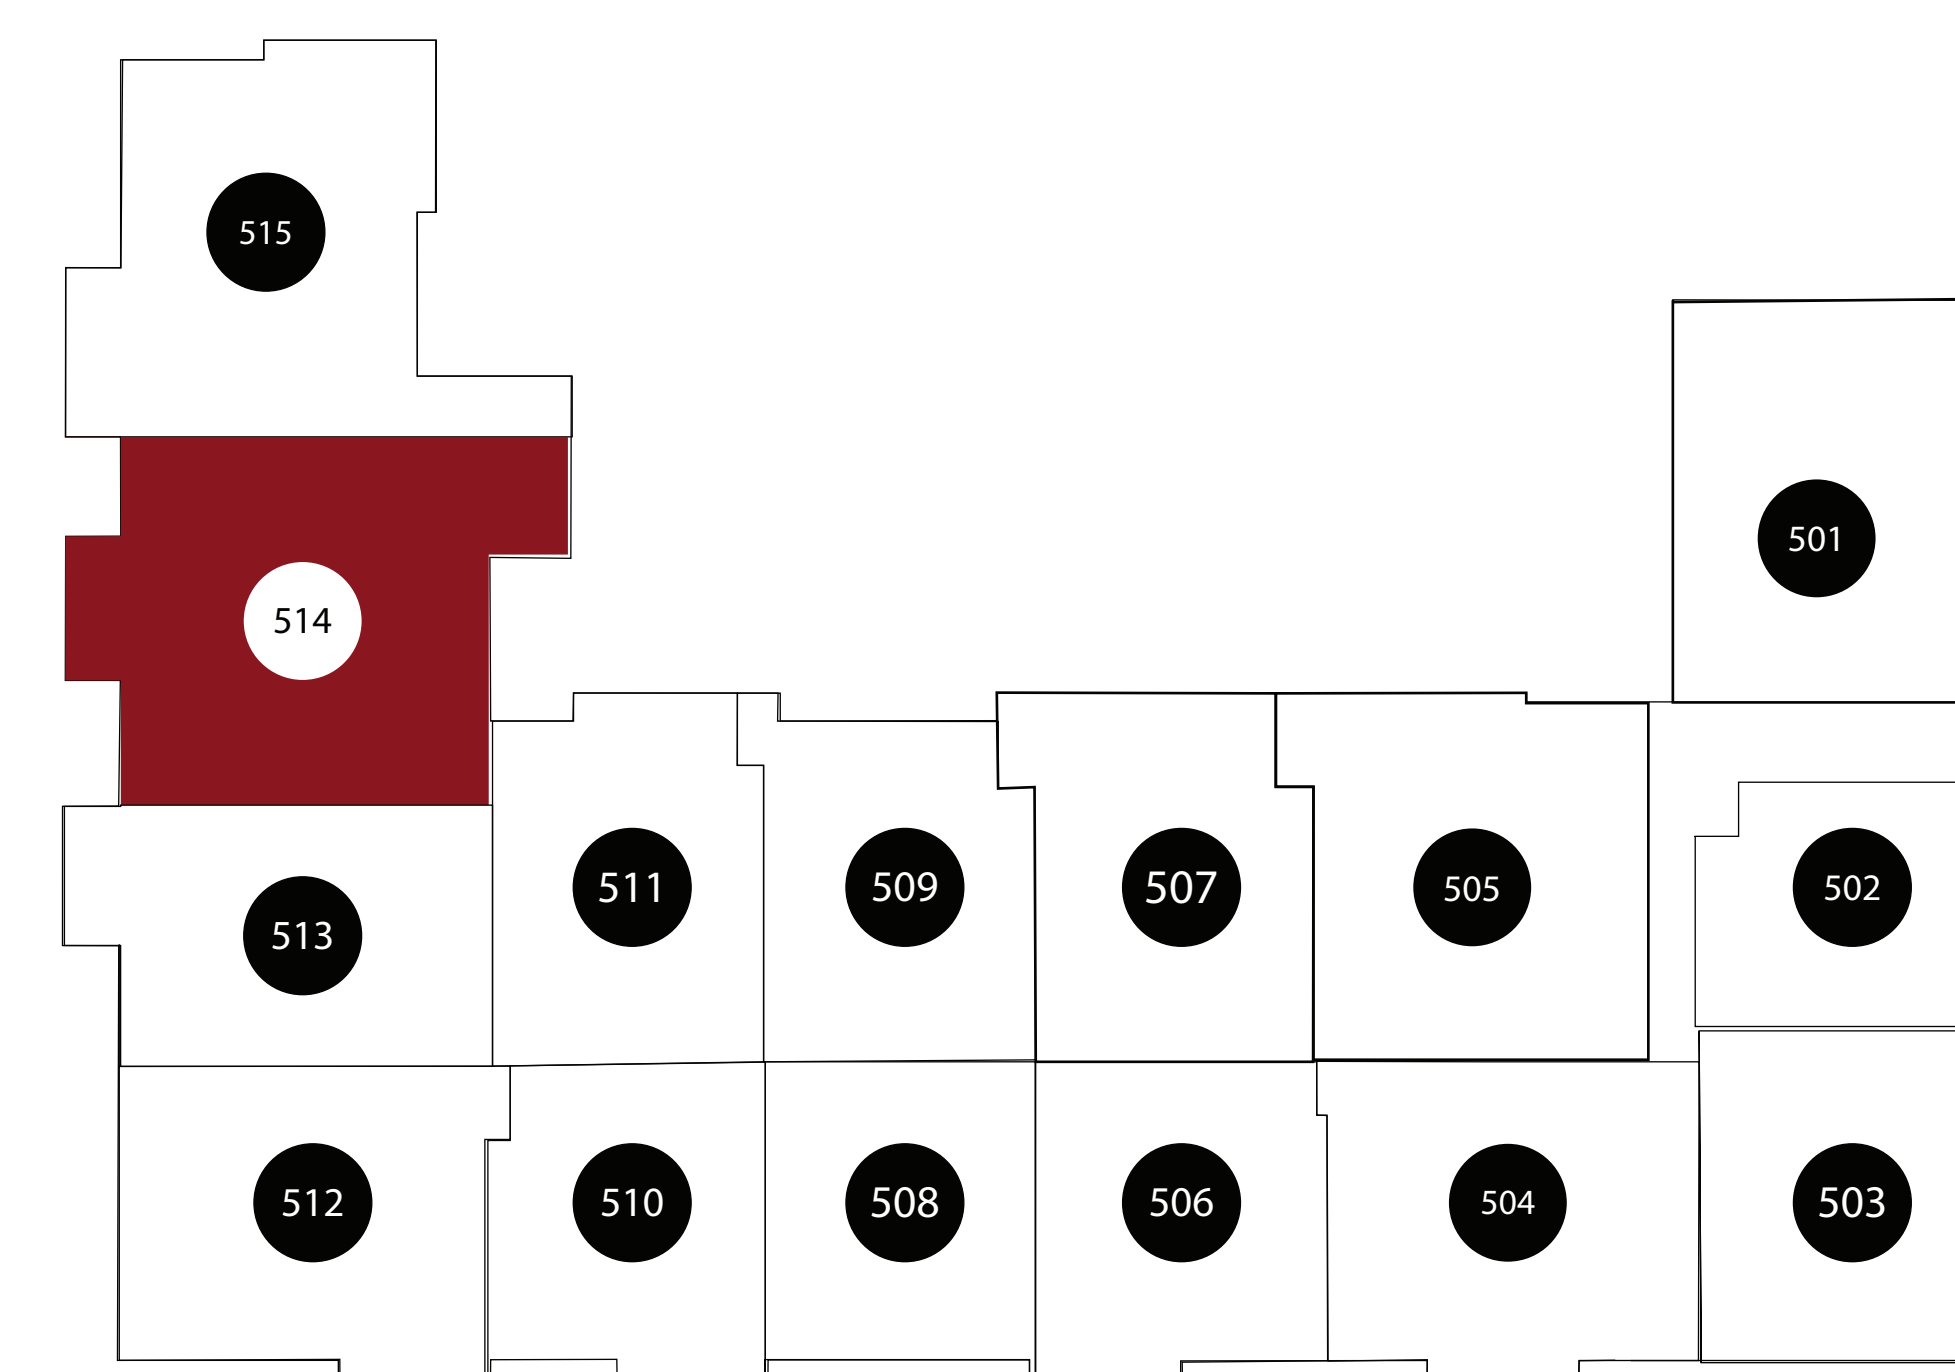

APT: 514

DIMENSIONS

- Bedroom 19x11
- Bedroom 15x14
- Living Area 16x14
- Balcony 75sq.ft
- Total Area 1284sq.ft

DGM
MANAGEMENT

Station House Somerville
44 Veterans Memorial Drive
Somerville, NJ 08876
Phone: 908-879-2000
www.dgmpropertiesnj.com