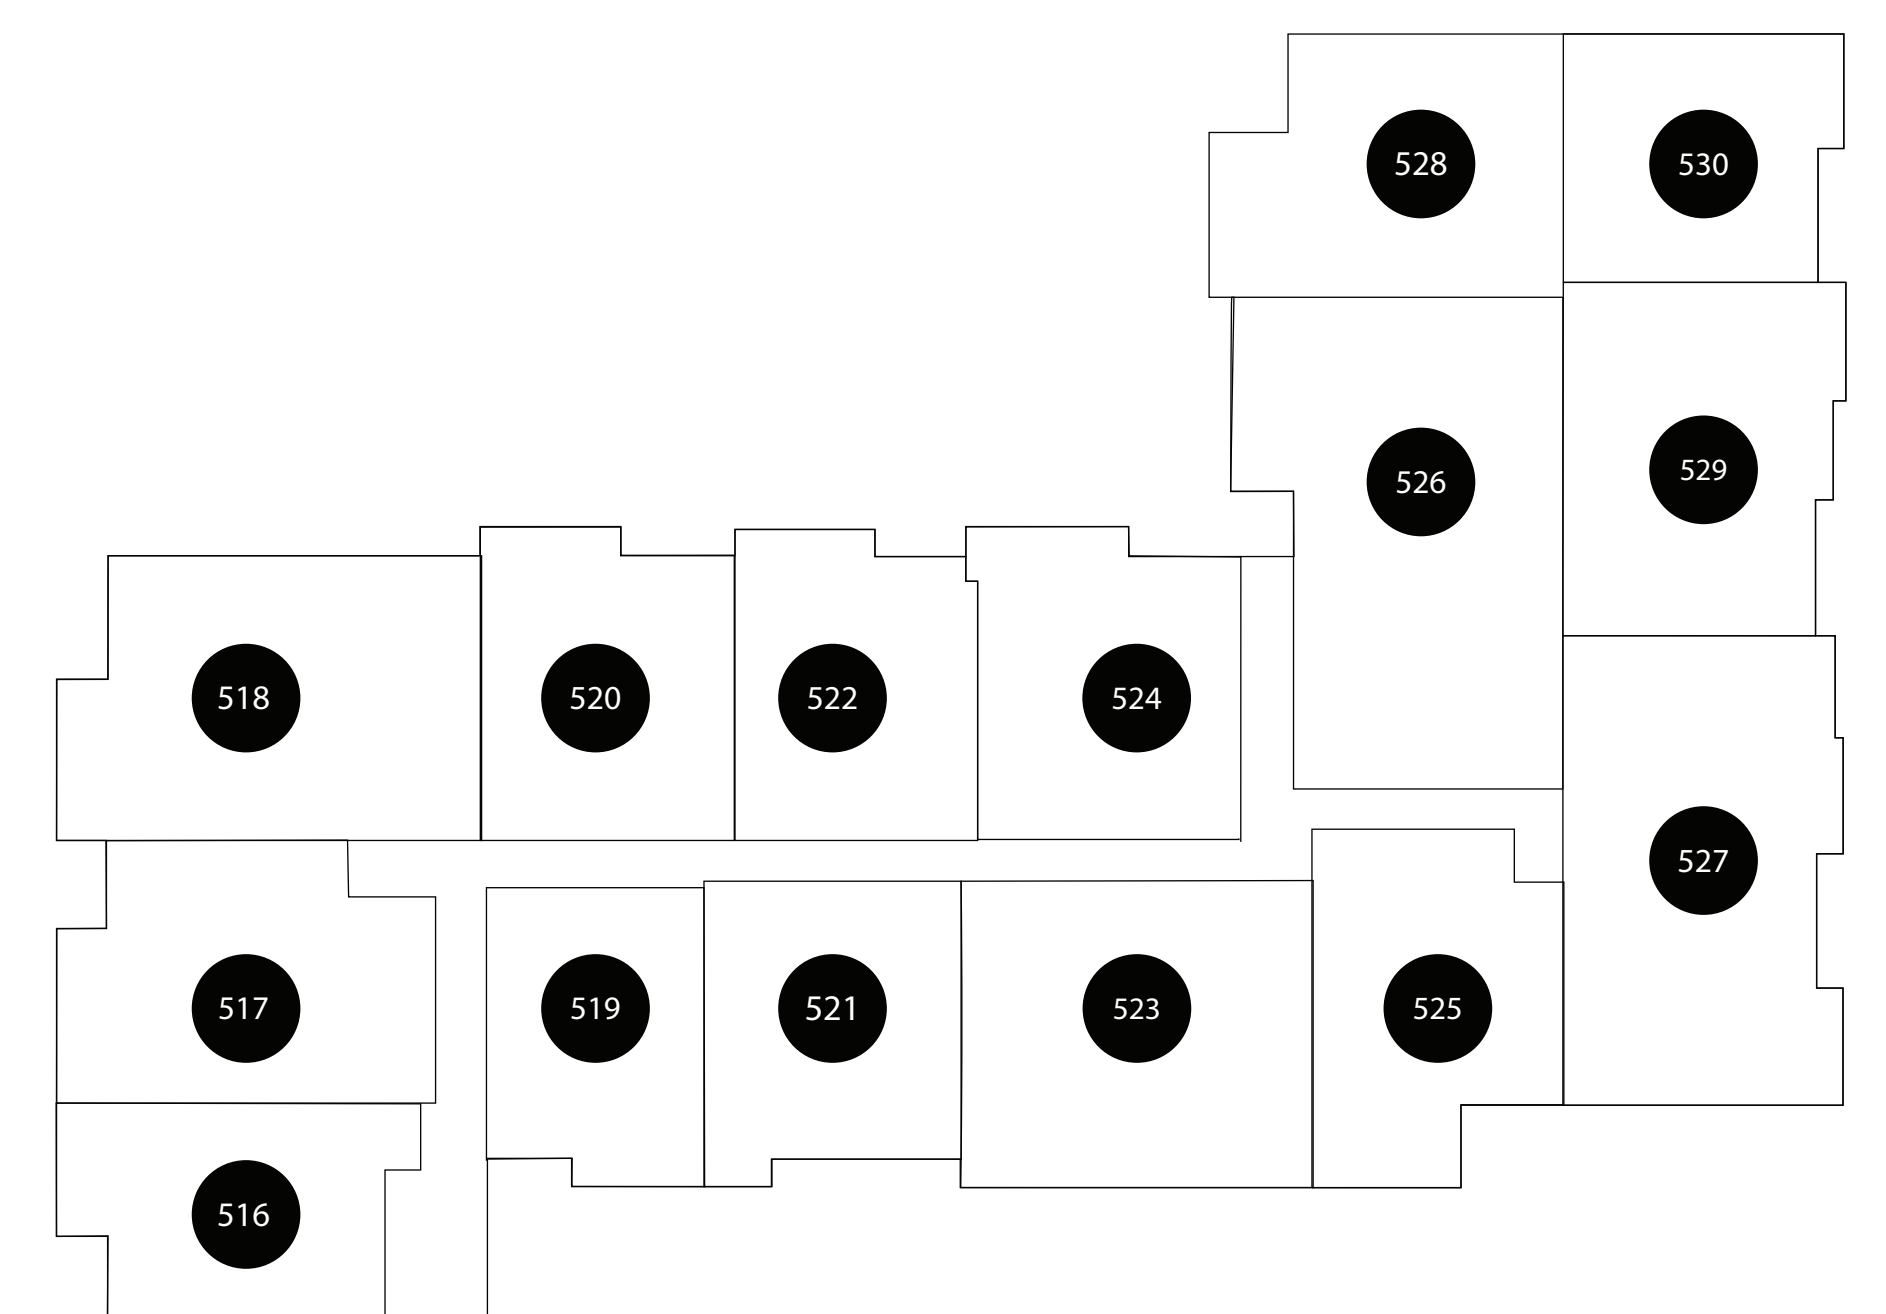

# APT: 515

## DIMENSIONS

- Bedroom  
15x14
- 2nd Bedroom  
15x14
- Living Area  
17x16
- Loft  
60
- Balcony  
90sq.ft
- Total Area  
1284sq.ft

**DGM**  
MANAGEMENT

Station House Somerville  
44 Veterans Memorial Drive  
Somerville, NJ 08876  
Phone: 908-879-2000  
[www.dgmpropertiesnj.com](http://www.dgmpropertiesnj.com)