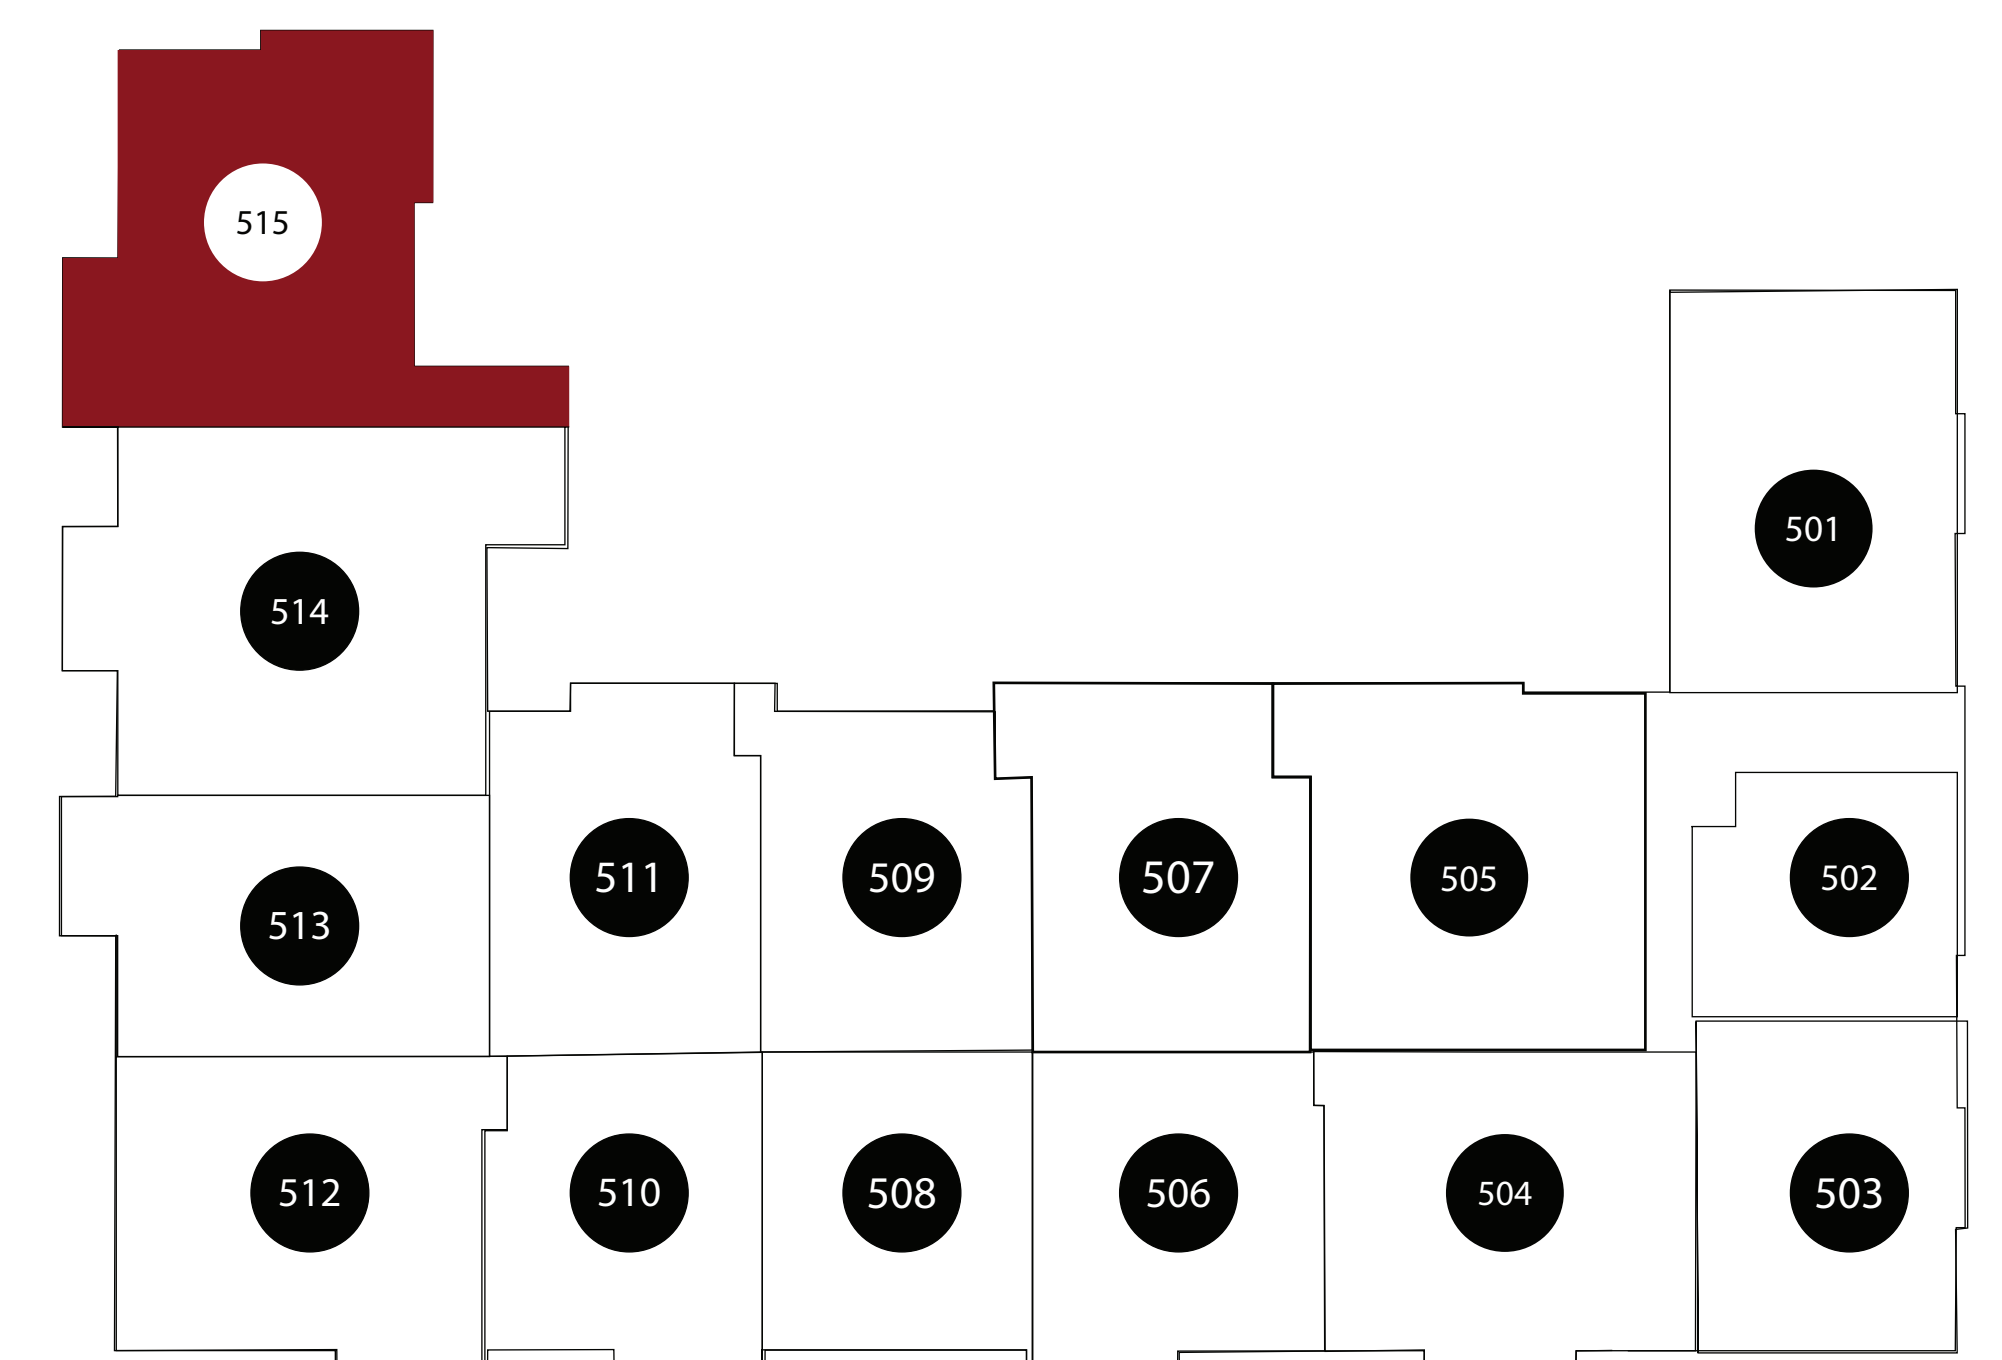

# APT: 515

## DIMENSIONS

- Bedroom  
15x14
- 2nd Bedroom  
15x14
- Living Area  
17x16
- Loft  
60
- Balcony  
90sq.ft
- Total Area  
1284sq.ft

**DGM**  
MANAGEMENT

Station House Somerville  
44 Veterans Memorial Drive  
Somerville, NJ 08876  
Phone: 908-879-2000  
[www.dgmpropertiesnj.com](http://www.dgmpropertiesnj.com)