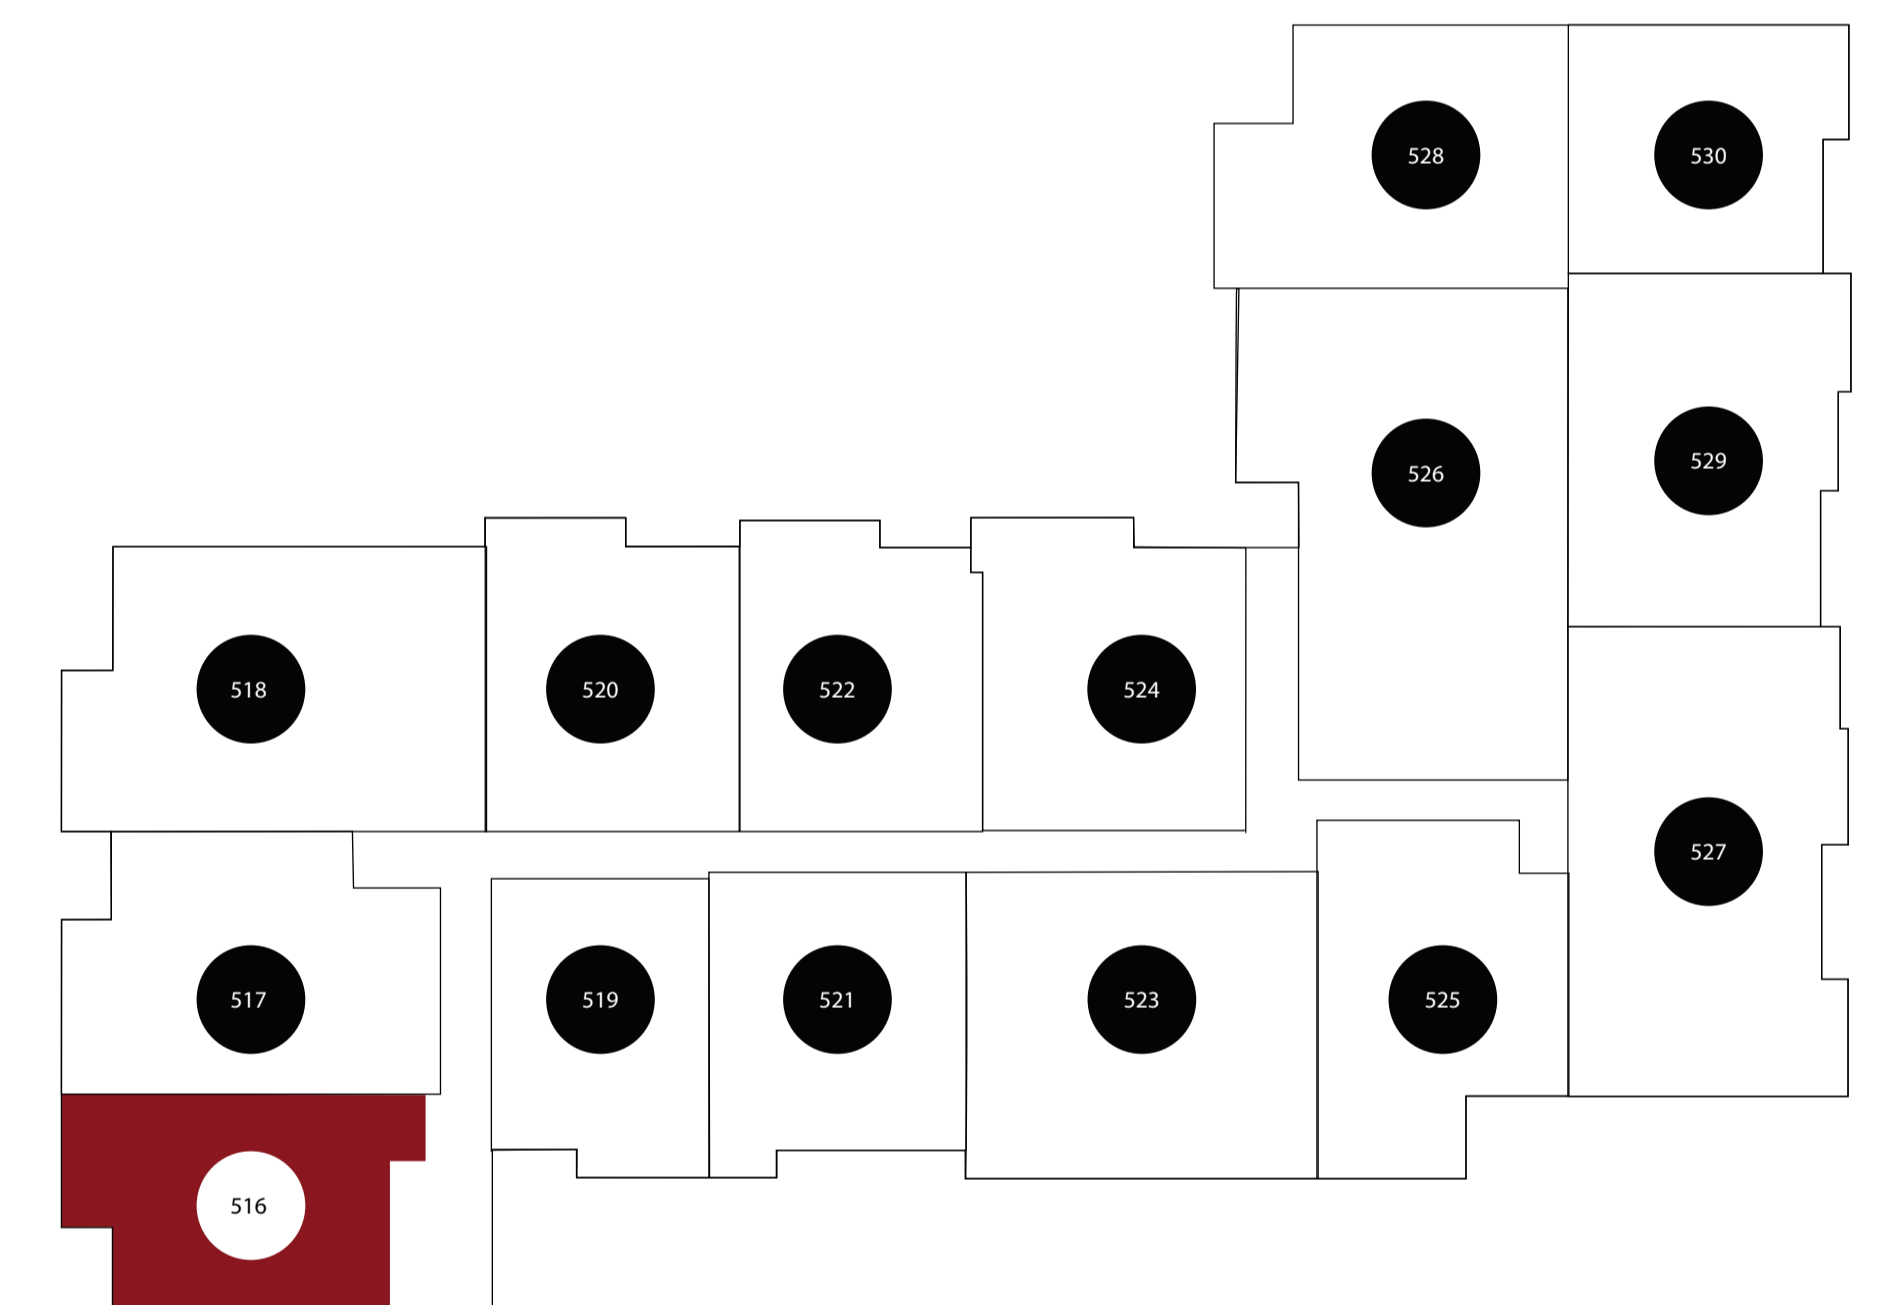

# APT: 516

## DIMENSIONS

- Bedroom  
12x15
- Living Area  
17x14
- Balcony  
85sq.ft
- Total Area  
872sq.ft

**DGM**  
MANAGEMENT

Station House Somerville  
44 Veterans Memorial Drive  
Somerville, NJ 08876  
Phone: 908-879-2000  
[www.dgmpropertiesnj.com](http://www.dgmpropertiesnj.com)