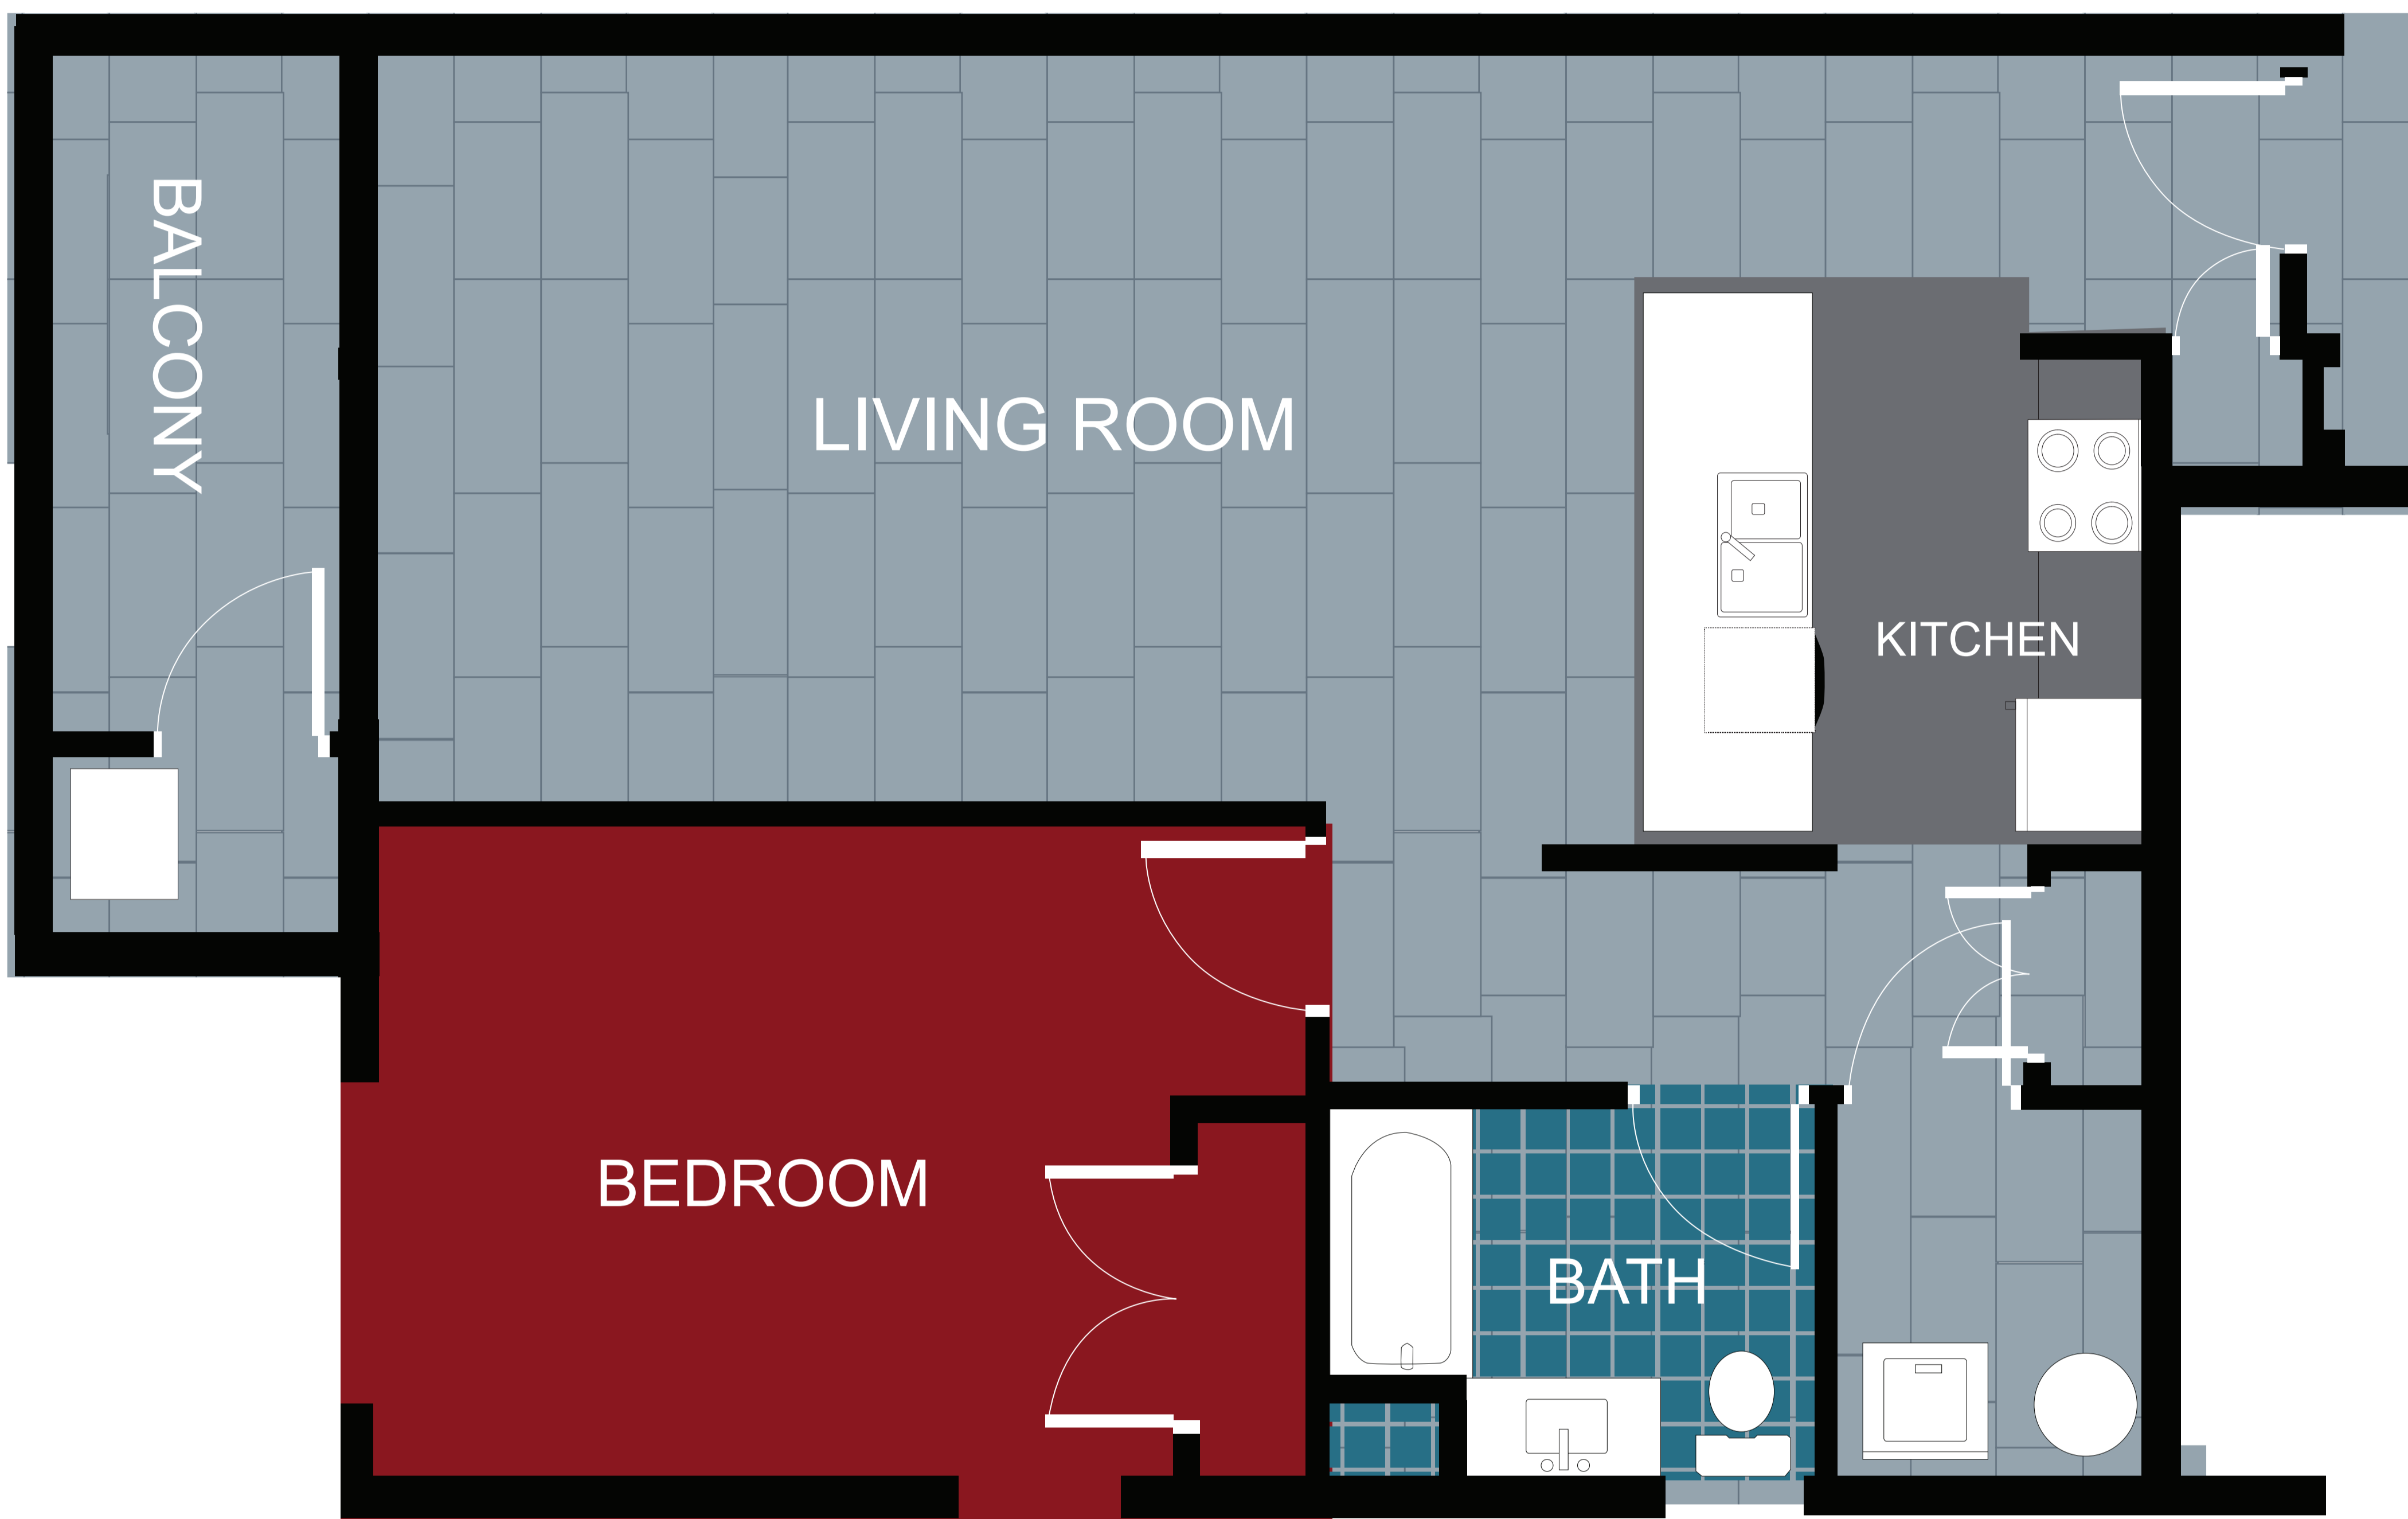

# APT: 516

## DIMENSIONS

- Bedroom  
12x15
- Living Area  
17x14
- Balcony  
85sq.ft
- Total Area  
872sq.ft

**DGM**  
MANAGEMENT

Station House Somerville  
44 Veterans Memorial Drive  
Somerville, NJ 08876  
Phone: 908-879-2000  
[www.dgmpropertiesnj.com](http://www.dgmpropertiesnj.com)