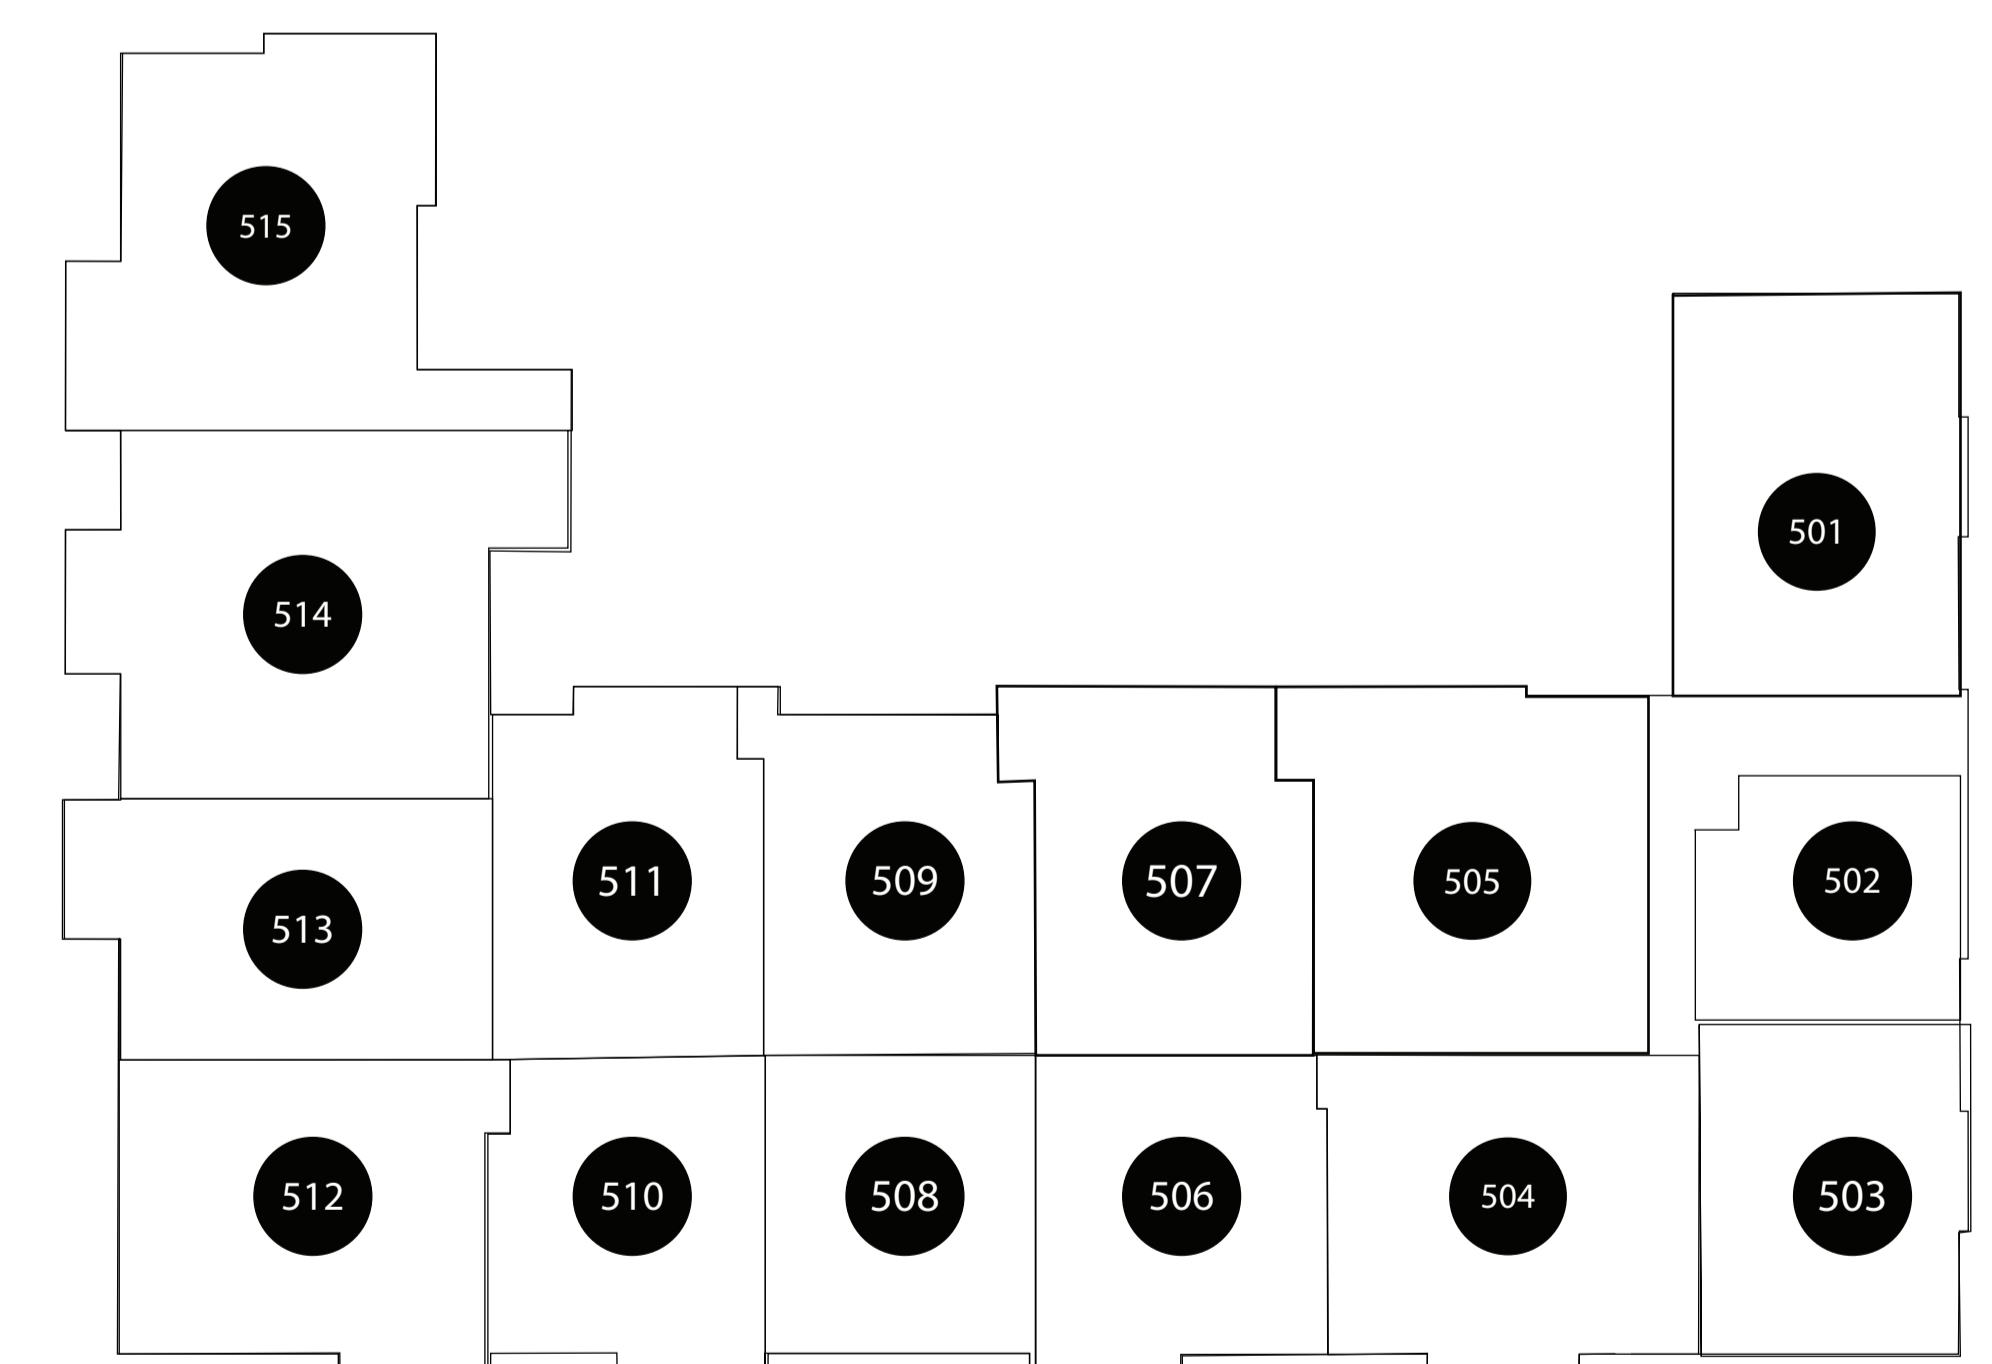

# APT: 516

## DIMENSIONS

- Bedroom  
12x15
- Living Area  
17x14
- Balcony  
85sq.ft
- Total Area  
872sq.ft

**DGM**  
MANAGEMENT

Station House Somerville  
44 Veterans Memorial Drive  
Somerville, NJ 08876  
Phone: 908-879-2000  
[www.dgmpropertiesnj.com](http://www.dgmpropertiesnj.com)