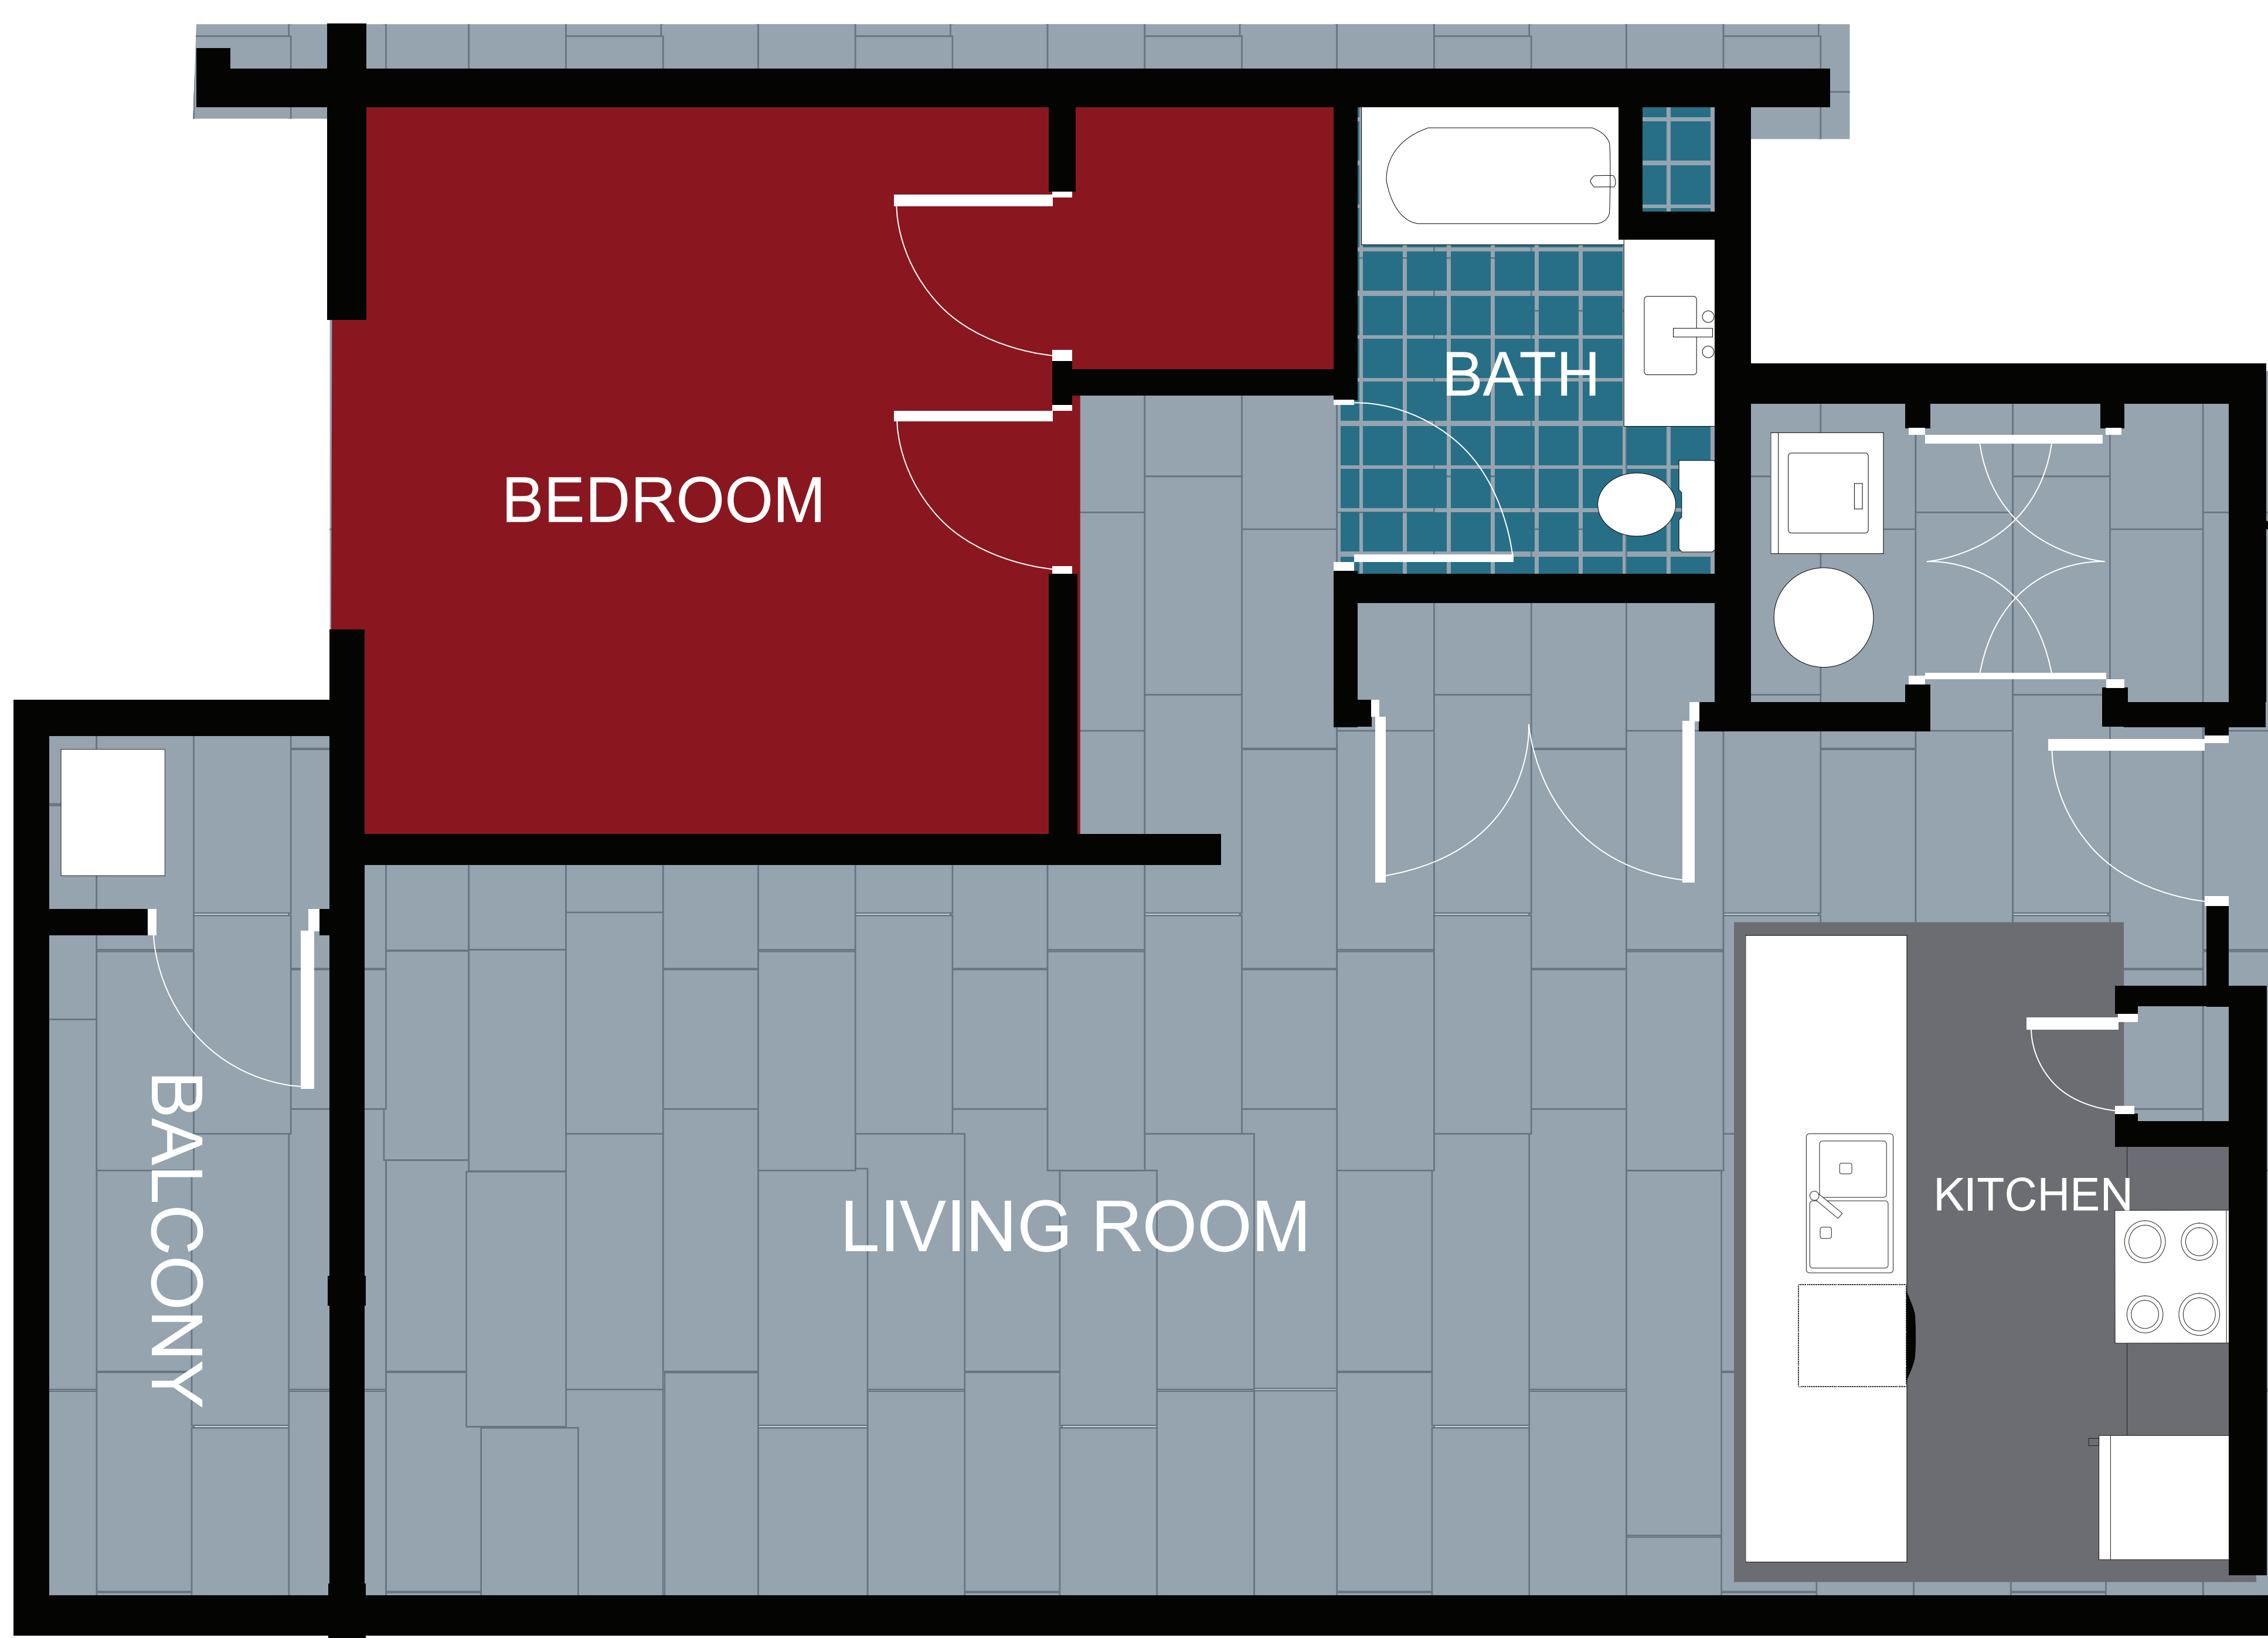

APT: 517

DIMENSIONS

- Bedroom
14x13
- Living Area
18x14
- Balcony
85sq.ft
- Total Area
1160sq.ft

DGM
MANAGEMENT

Station House Somerville
44 Veterans Memorial Drive
Somerville, NJ 08876
Phone: 908-879-2000
www.dgmpropertiesnj.com