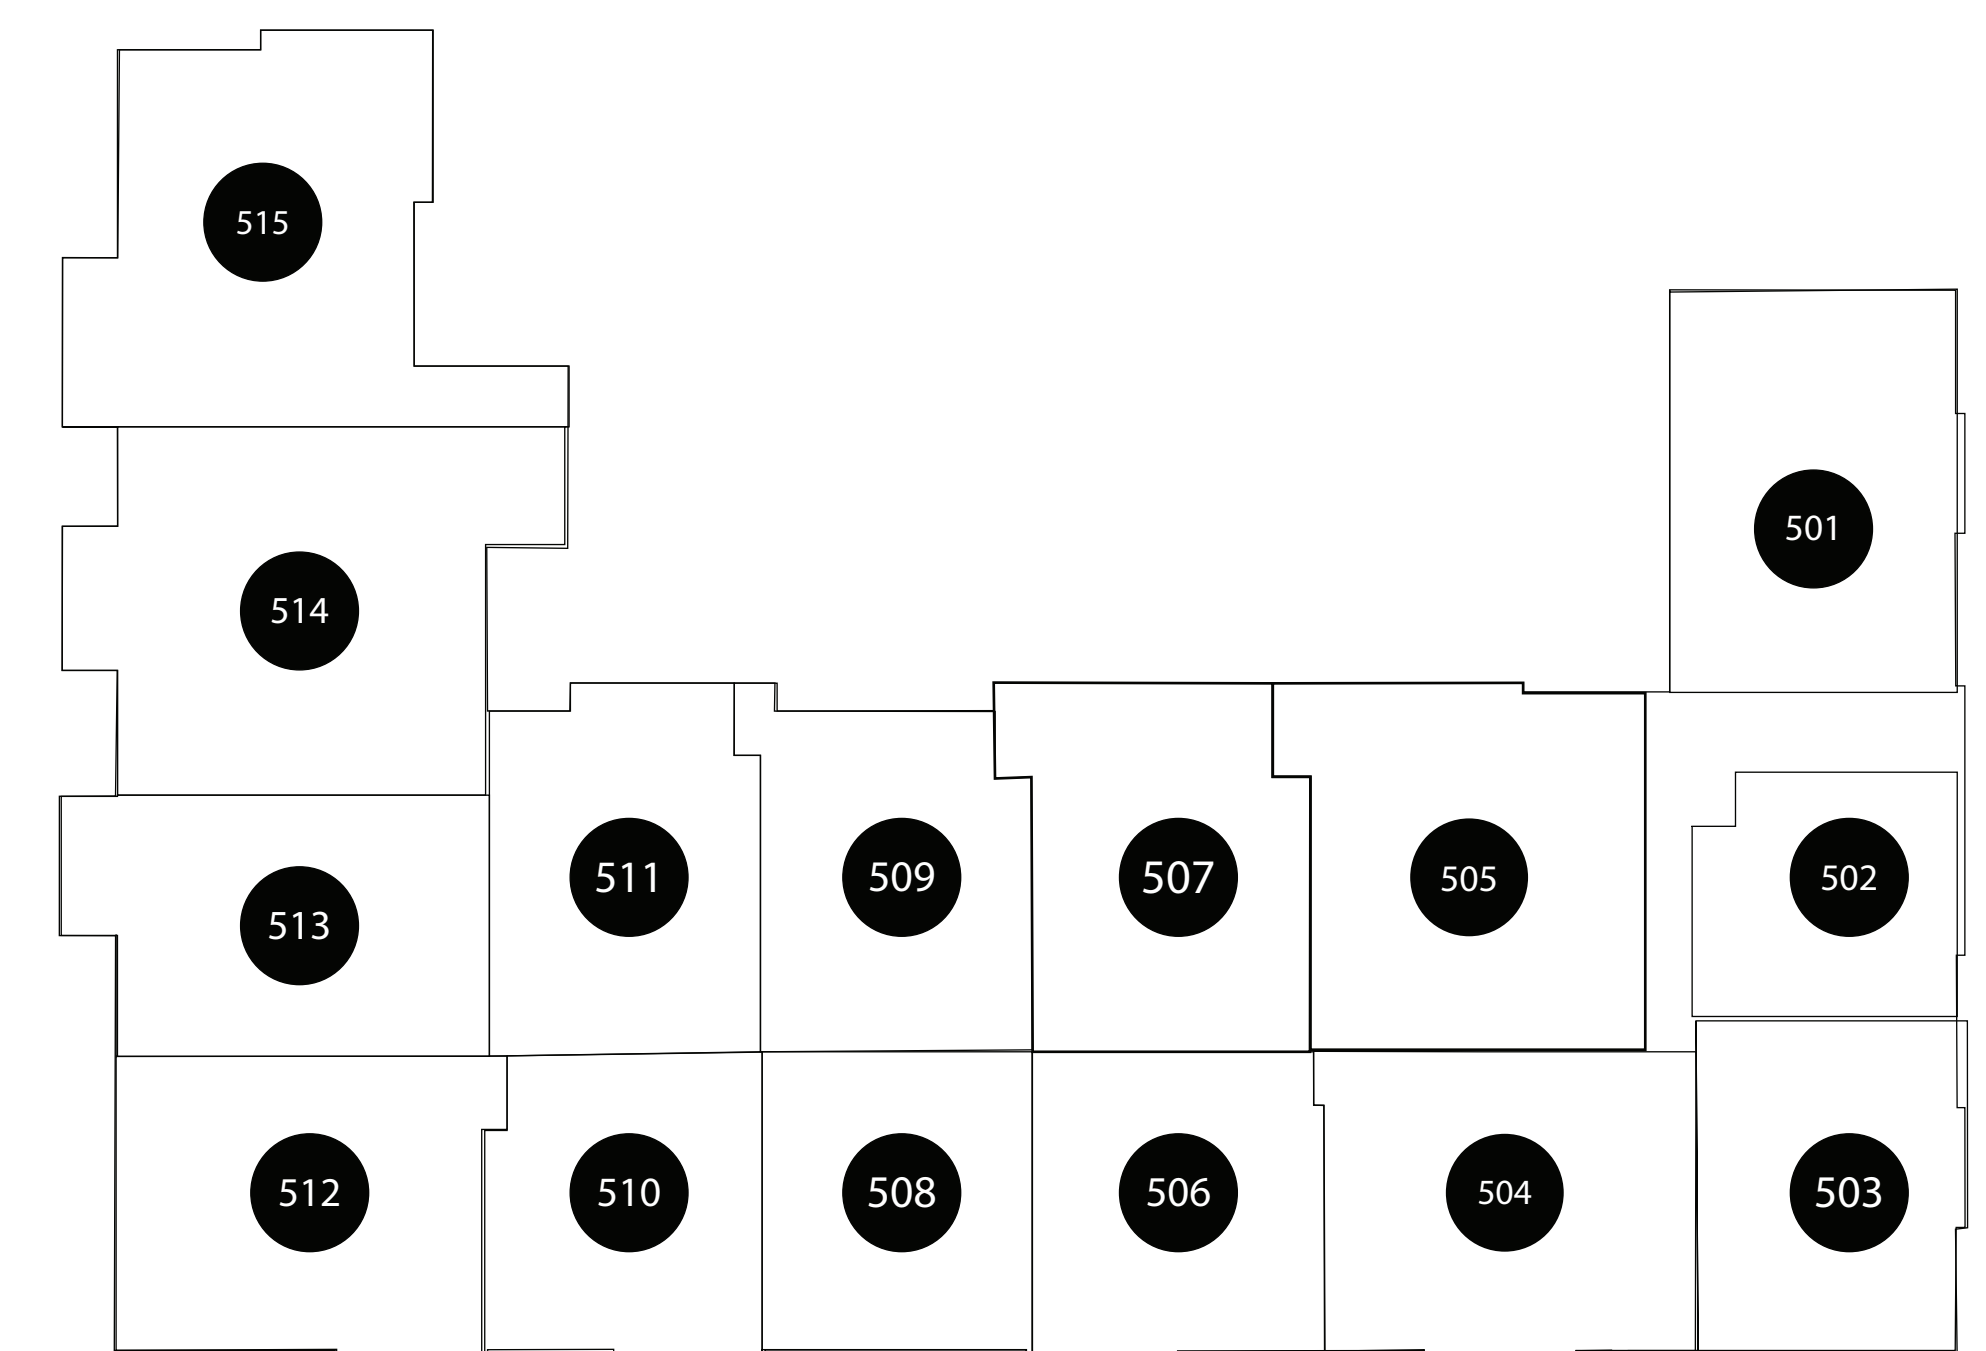

APT: 517

DIMENSIONS

- Bedroom
14x13
- Living Area
18x14
- Balcony
85sq.ft
- Total Area
1160sq.ft

DGM
MANAGEMENT

Station House Somerville
44 Veterans Memorial Drive
Somerville, NJ 08876
Phone: 908-879-2000
www.dgmpropertiesnj.com