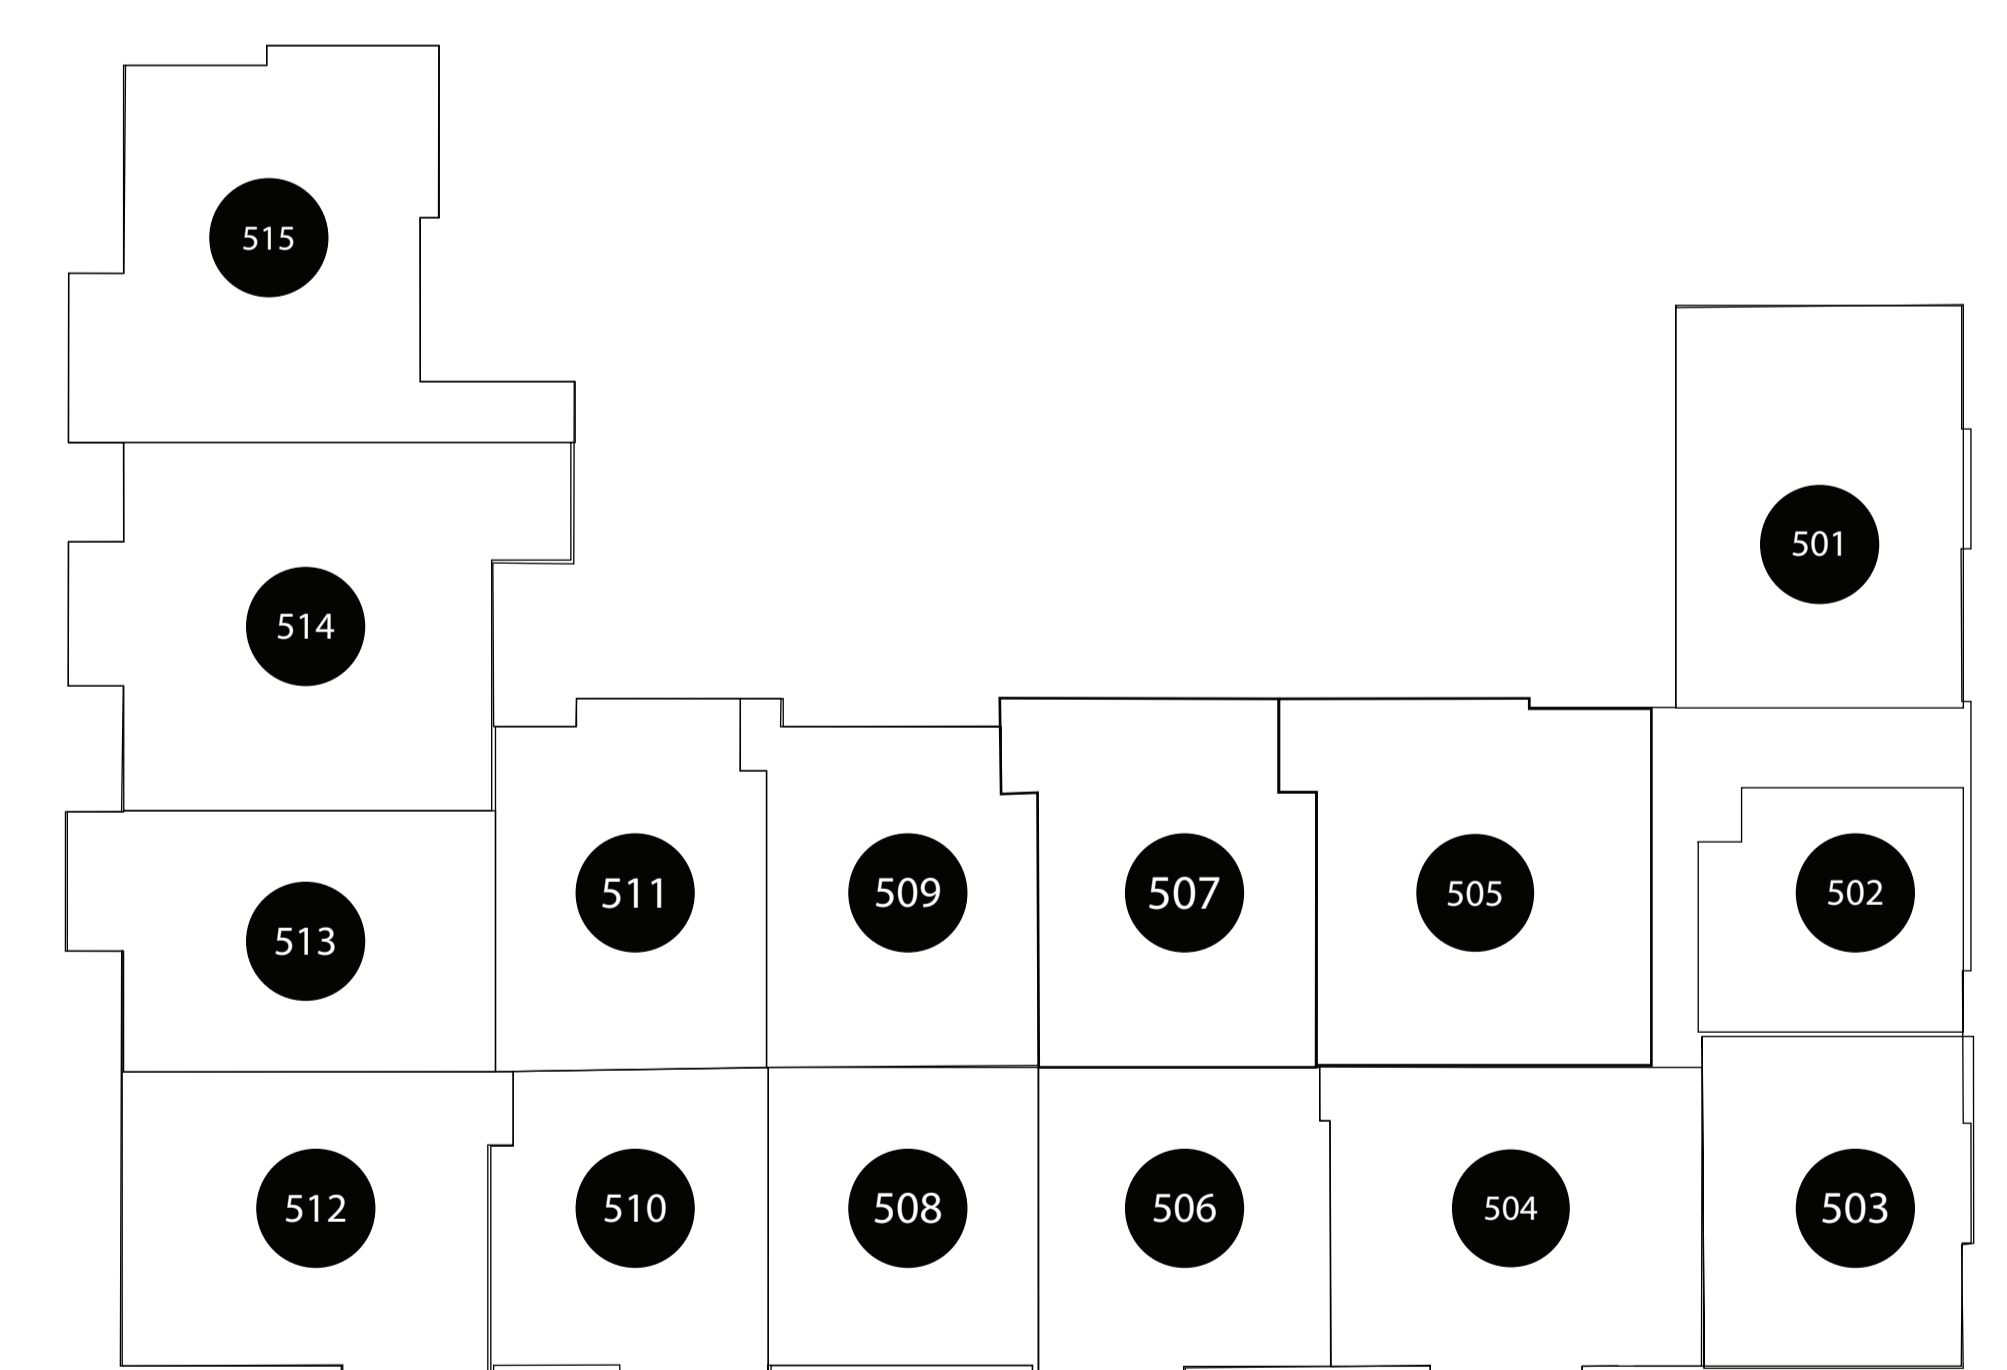

# APT: 518

## DIMENSIONS

- Bedroom  
14x12
- Living Area  
15x16
- Balcony  
85sq.ft
- Total Area  
860sq.ft

Station House Somerville  
44 Veterans Memorial Drive  
Somerville, NJ 08876  
Phone: 908-879-2000  
[www.dgmpropertiesnj.com](http://www.dgmpropertiesnj.com)