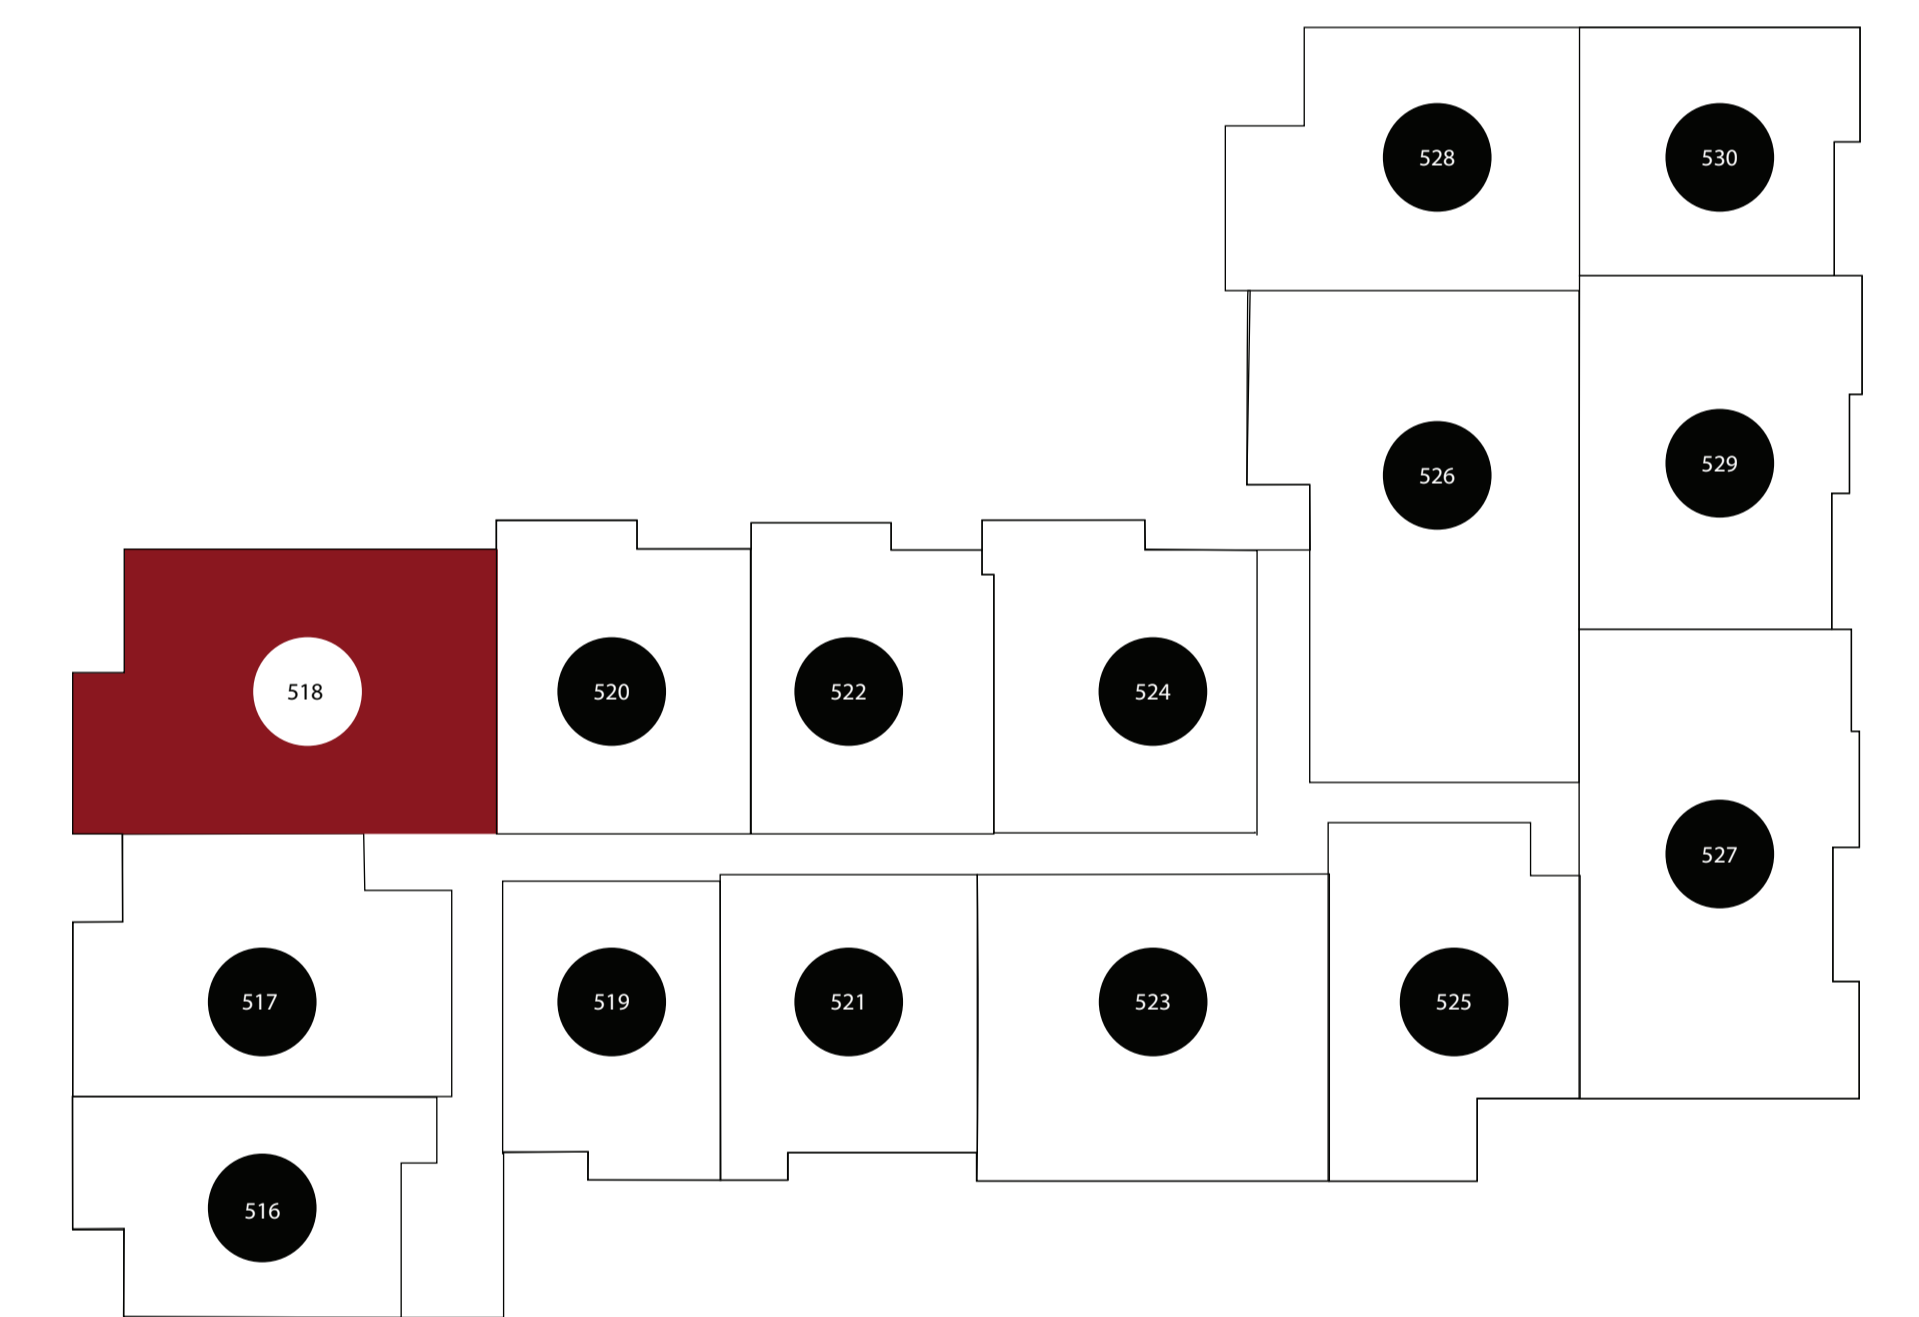

# APT: 518

## DIMENSIONS

- Bedroom  
14x12
- Living Area  
15x16
- Balcony  
85sq.ft
- Total Area  
860sq.ft

Station House Somerville  
44 Veterans Memorial Drive  
Somerville, NJ 08876  
Phone: 908-879-2000  
[www.dgmpropertiesnj.com](http://www.dgmpropertiesnj.com)