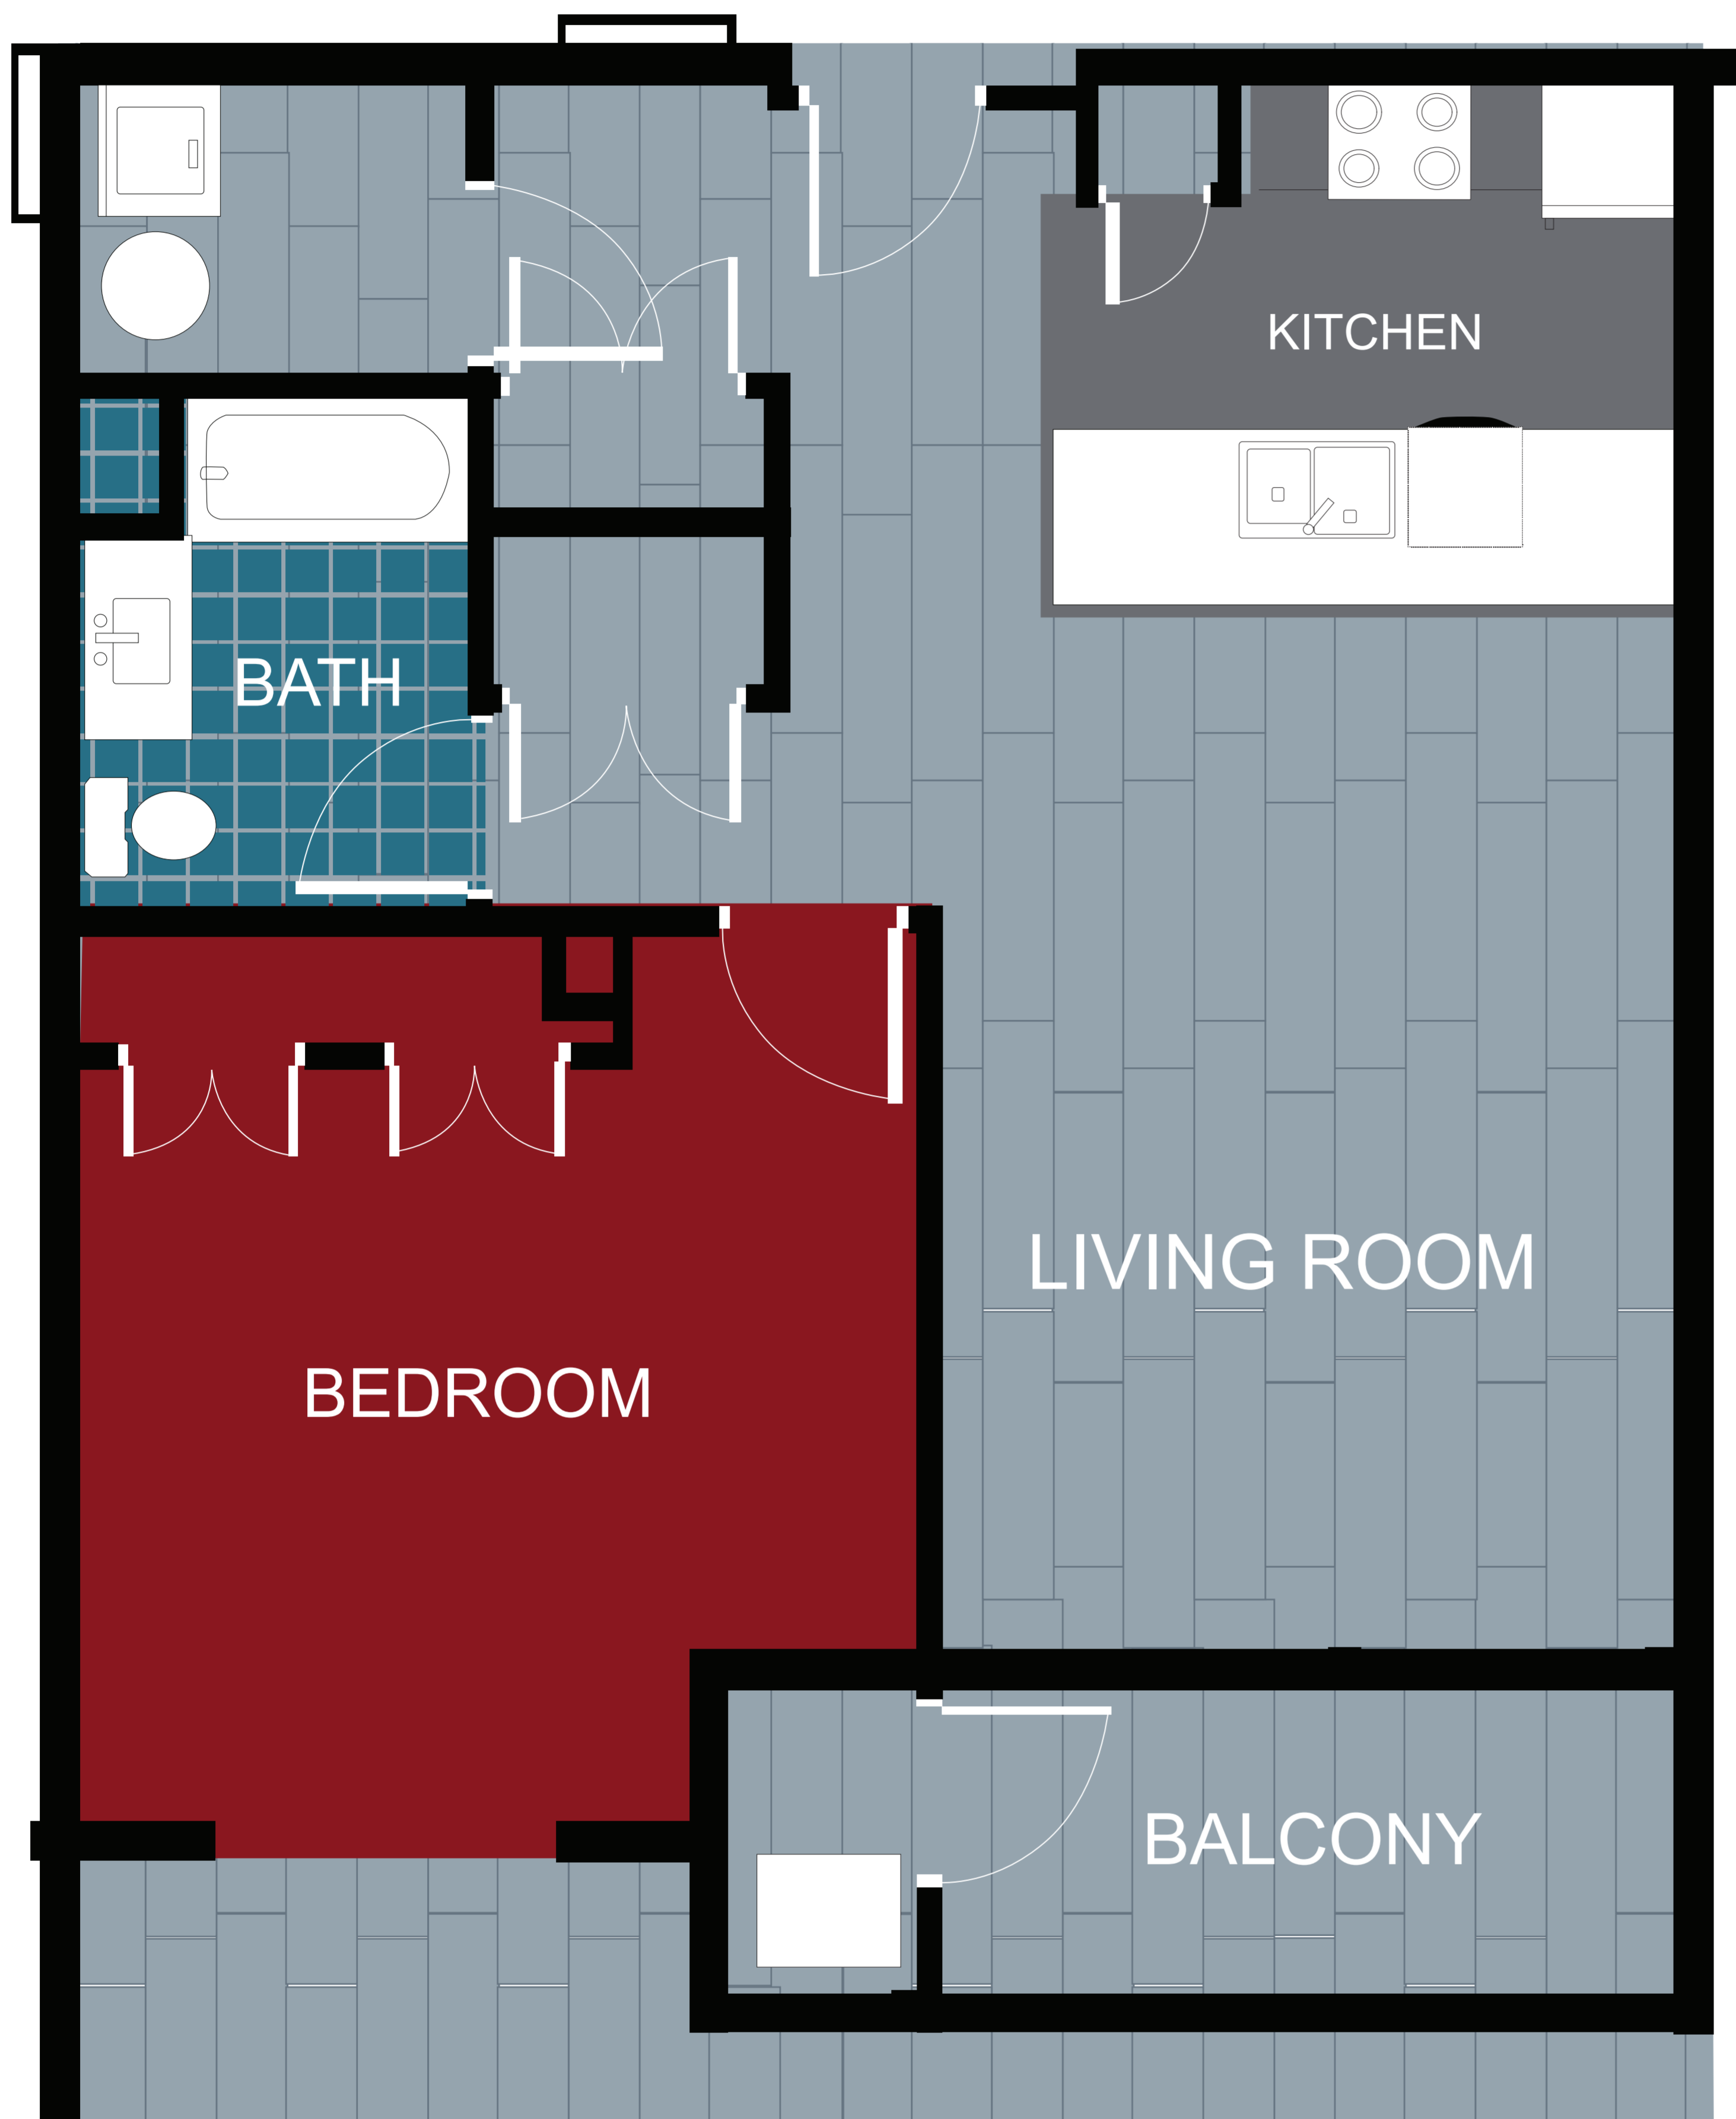

APT: 519

DIMENSIONS	
●	Bedroom 13x14
●	Living Area 15x12
●	Balcony 75sq.ft
●	Total Area 833sq.ft

Station House Somerville
44 Veterans Memorial Drive
Somerville, NJ 08876
Phone: 908-879-2000
www.dgmpropertiesnj.com