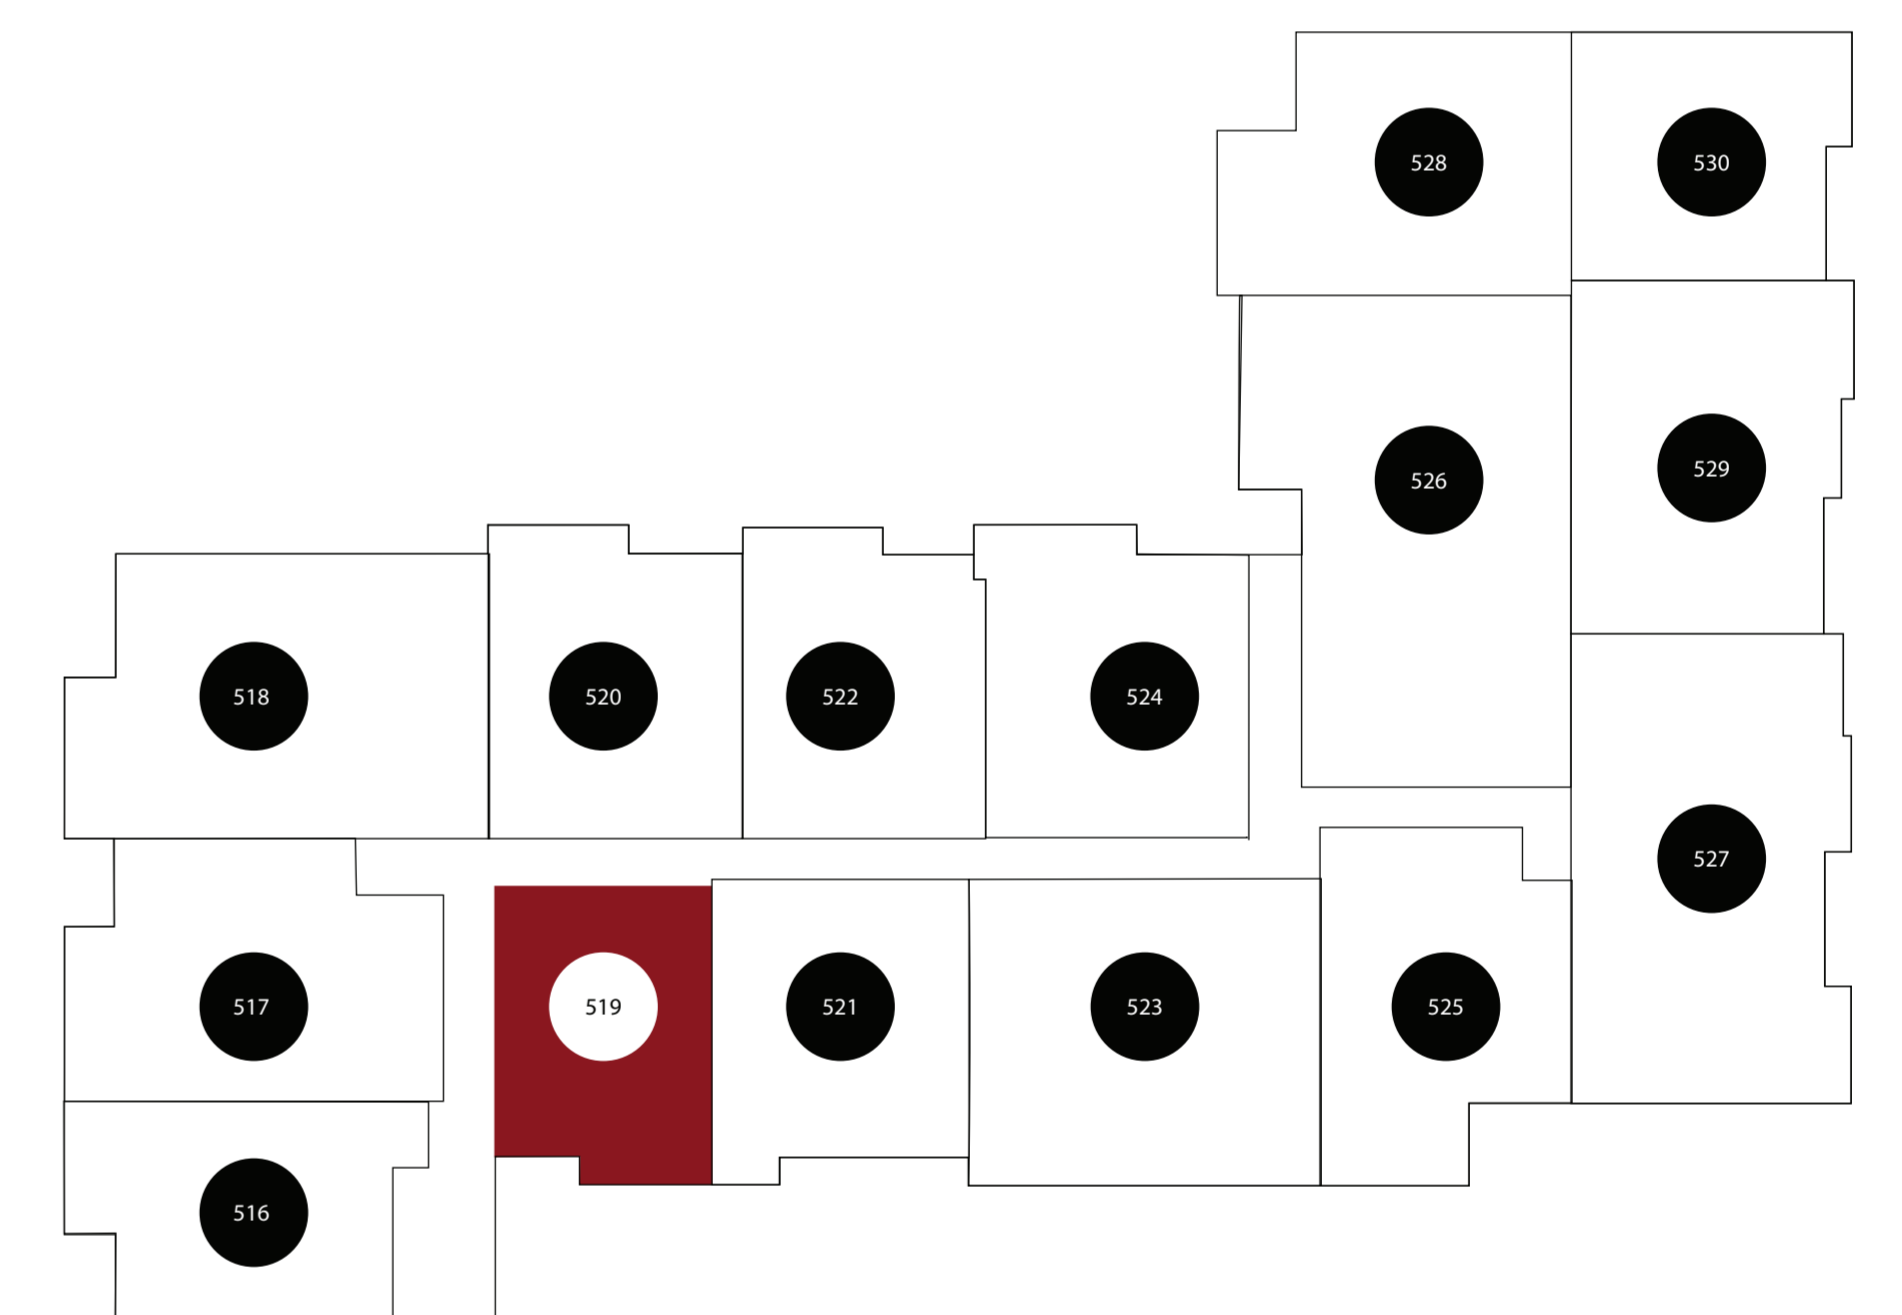

APT: 519

DIMENSIONS	
●	Bedroom 13x14
●	Living Area 15x12
●	Balcony 75sq.ft
●	Total Area 833sq.ft

Station House Somerville
44 Veterans Memorial Drive
Somerville, NJ 08876
Phone: 908-879-2000
www.dgmpropertiesnj.com