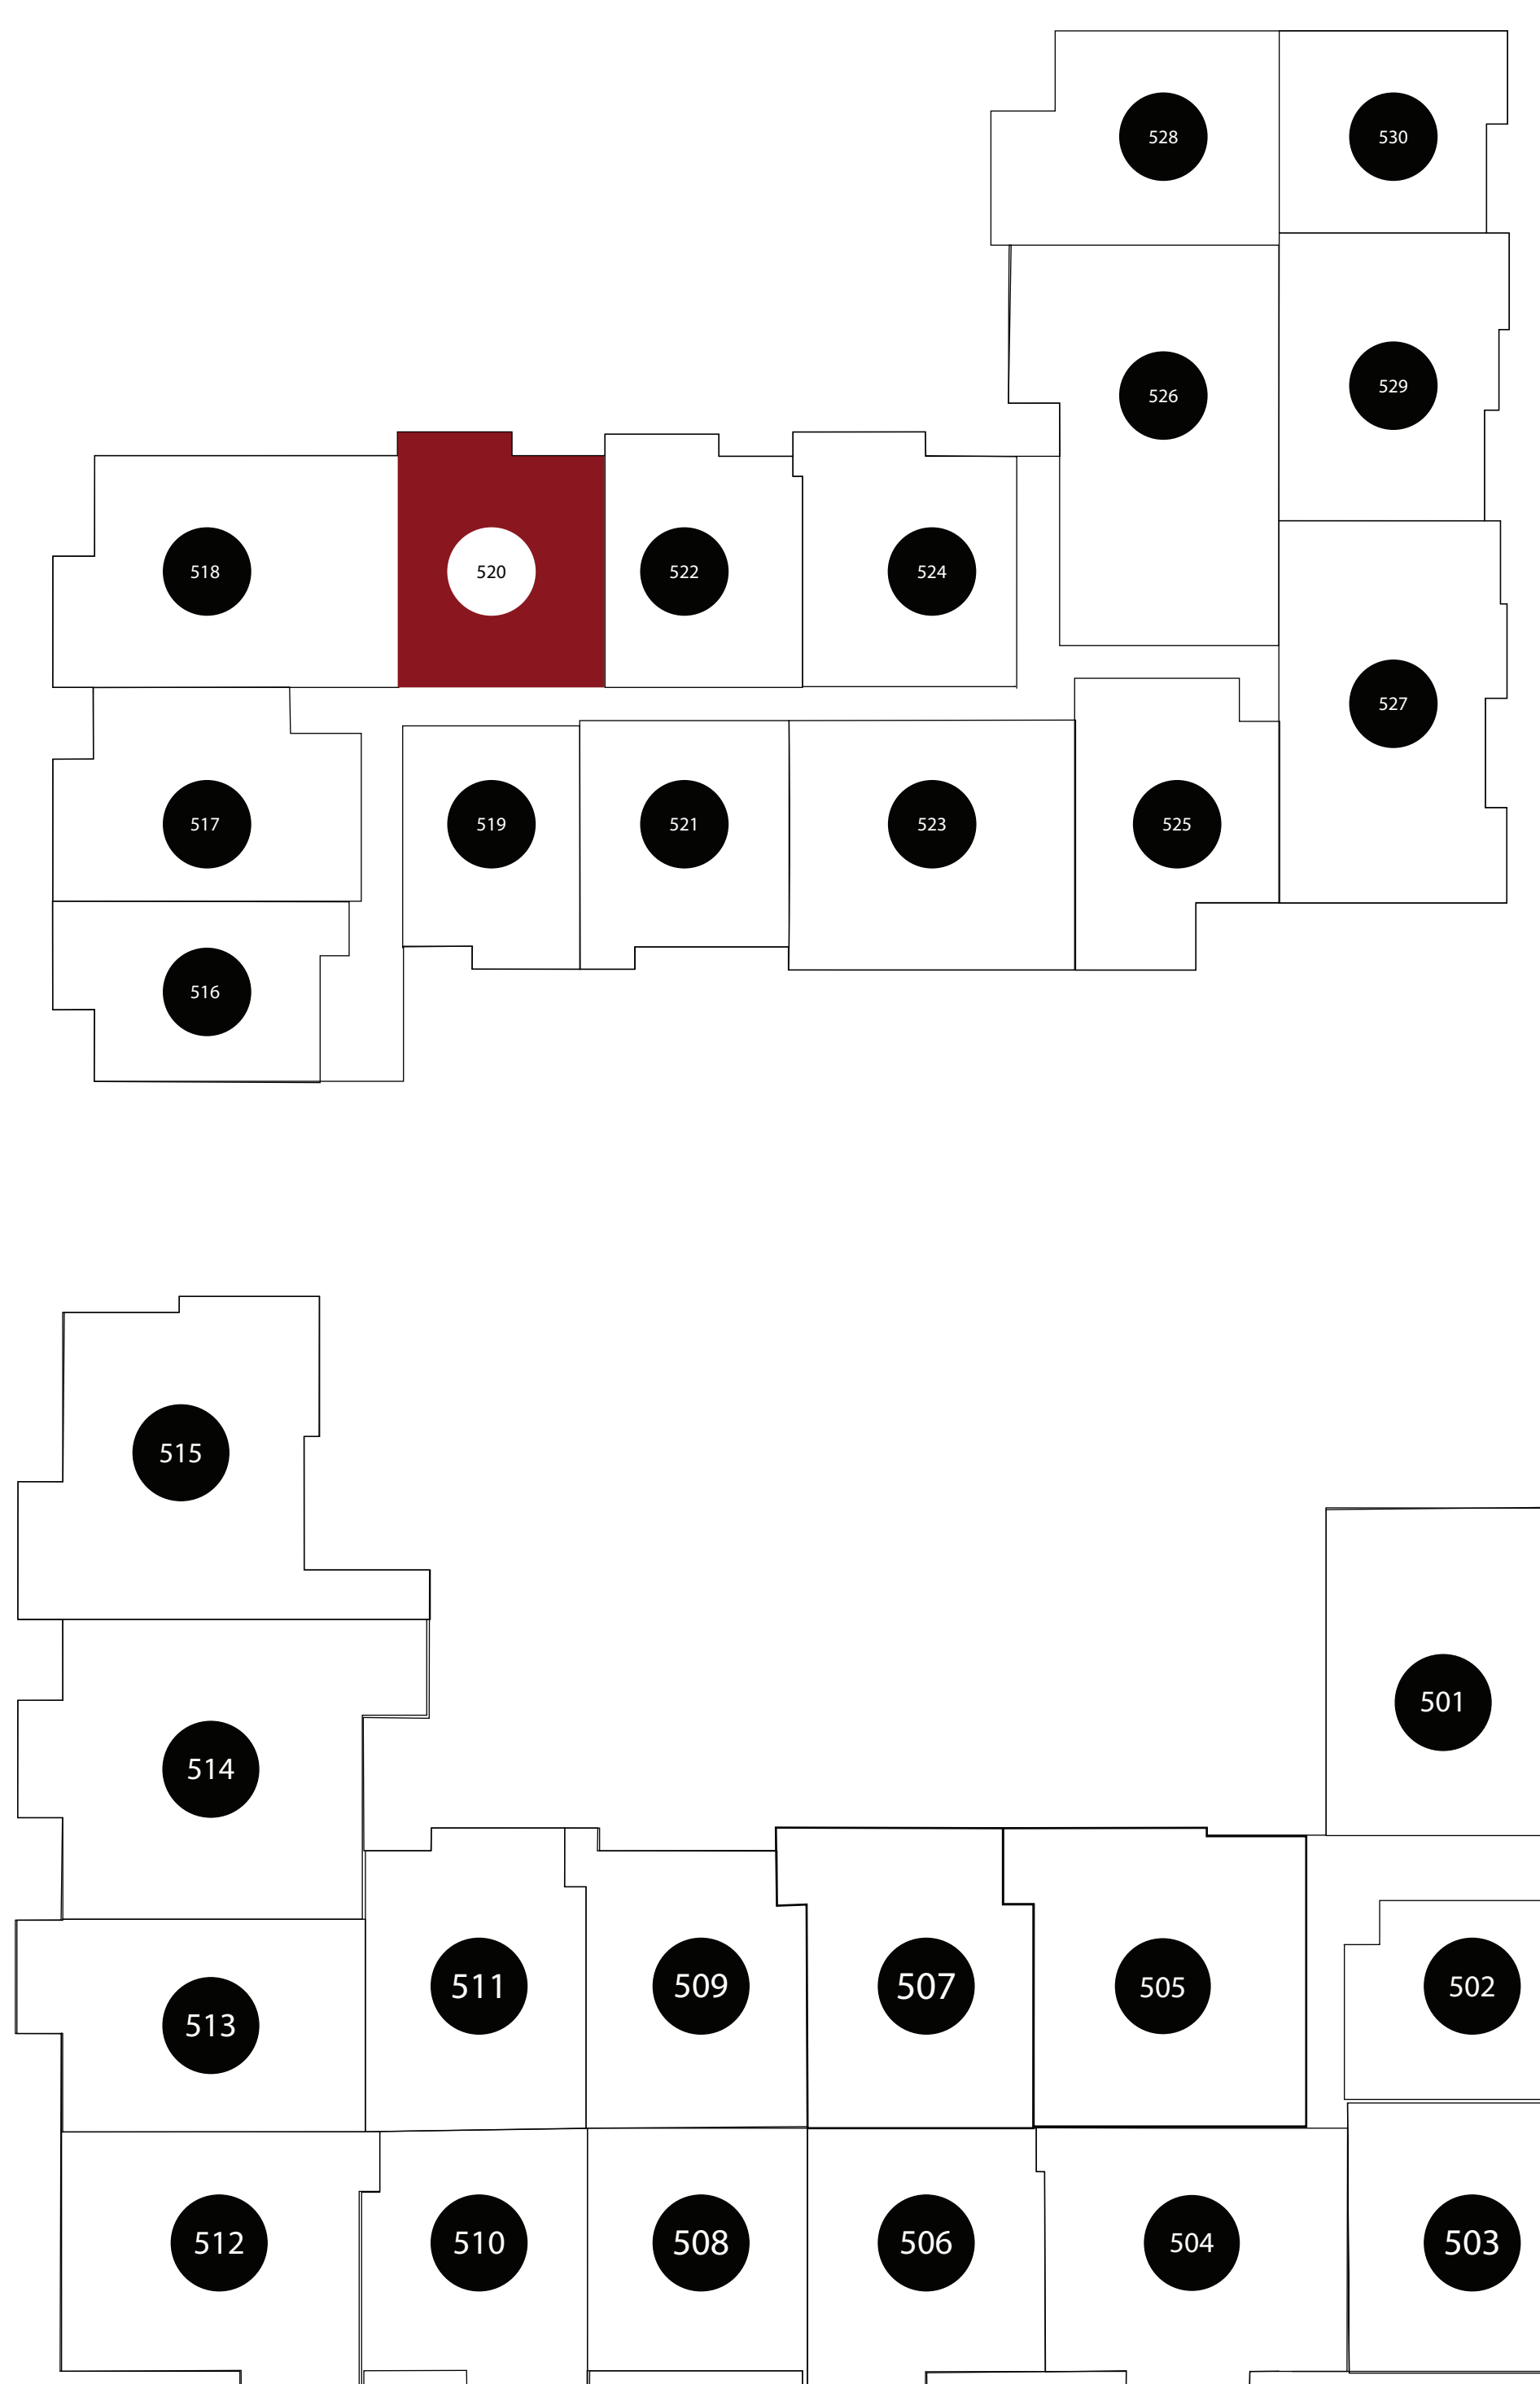

APT: 520

| DIMENSIONS | |
|------------|------------------------|
| ● | Bedroom 14x13 |
| ● | Living Area 15x16 |
| ● | Balcony 75sq.ft |
| ● | Total Area 853sq.ft |

Station House Somerville
44 Veterans Memorial Drive
Somerville, NJ 08876
Phone: 908-879-2000
www.dgmpropertiesnj.com