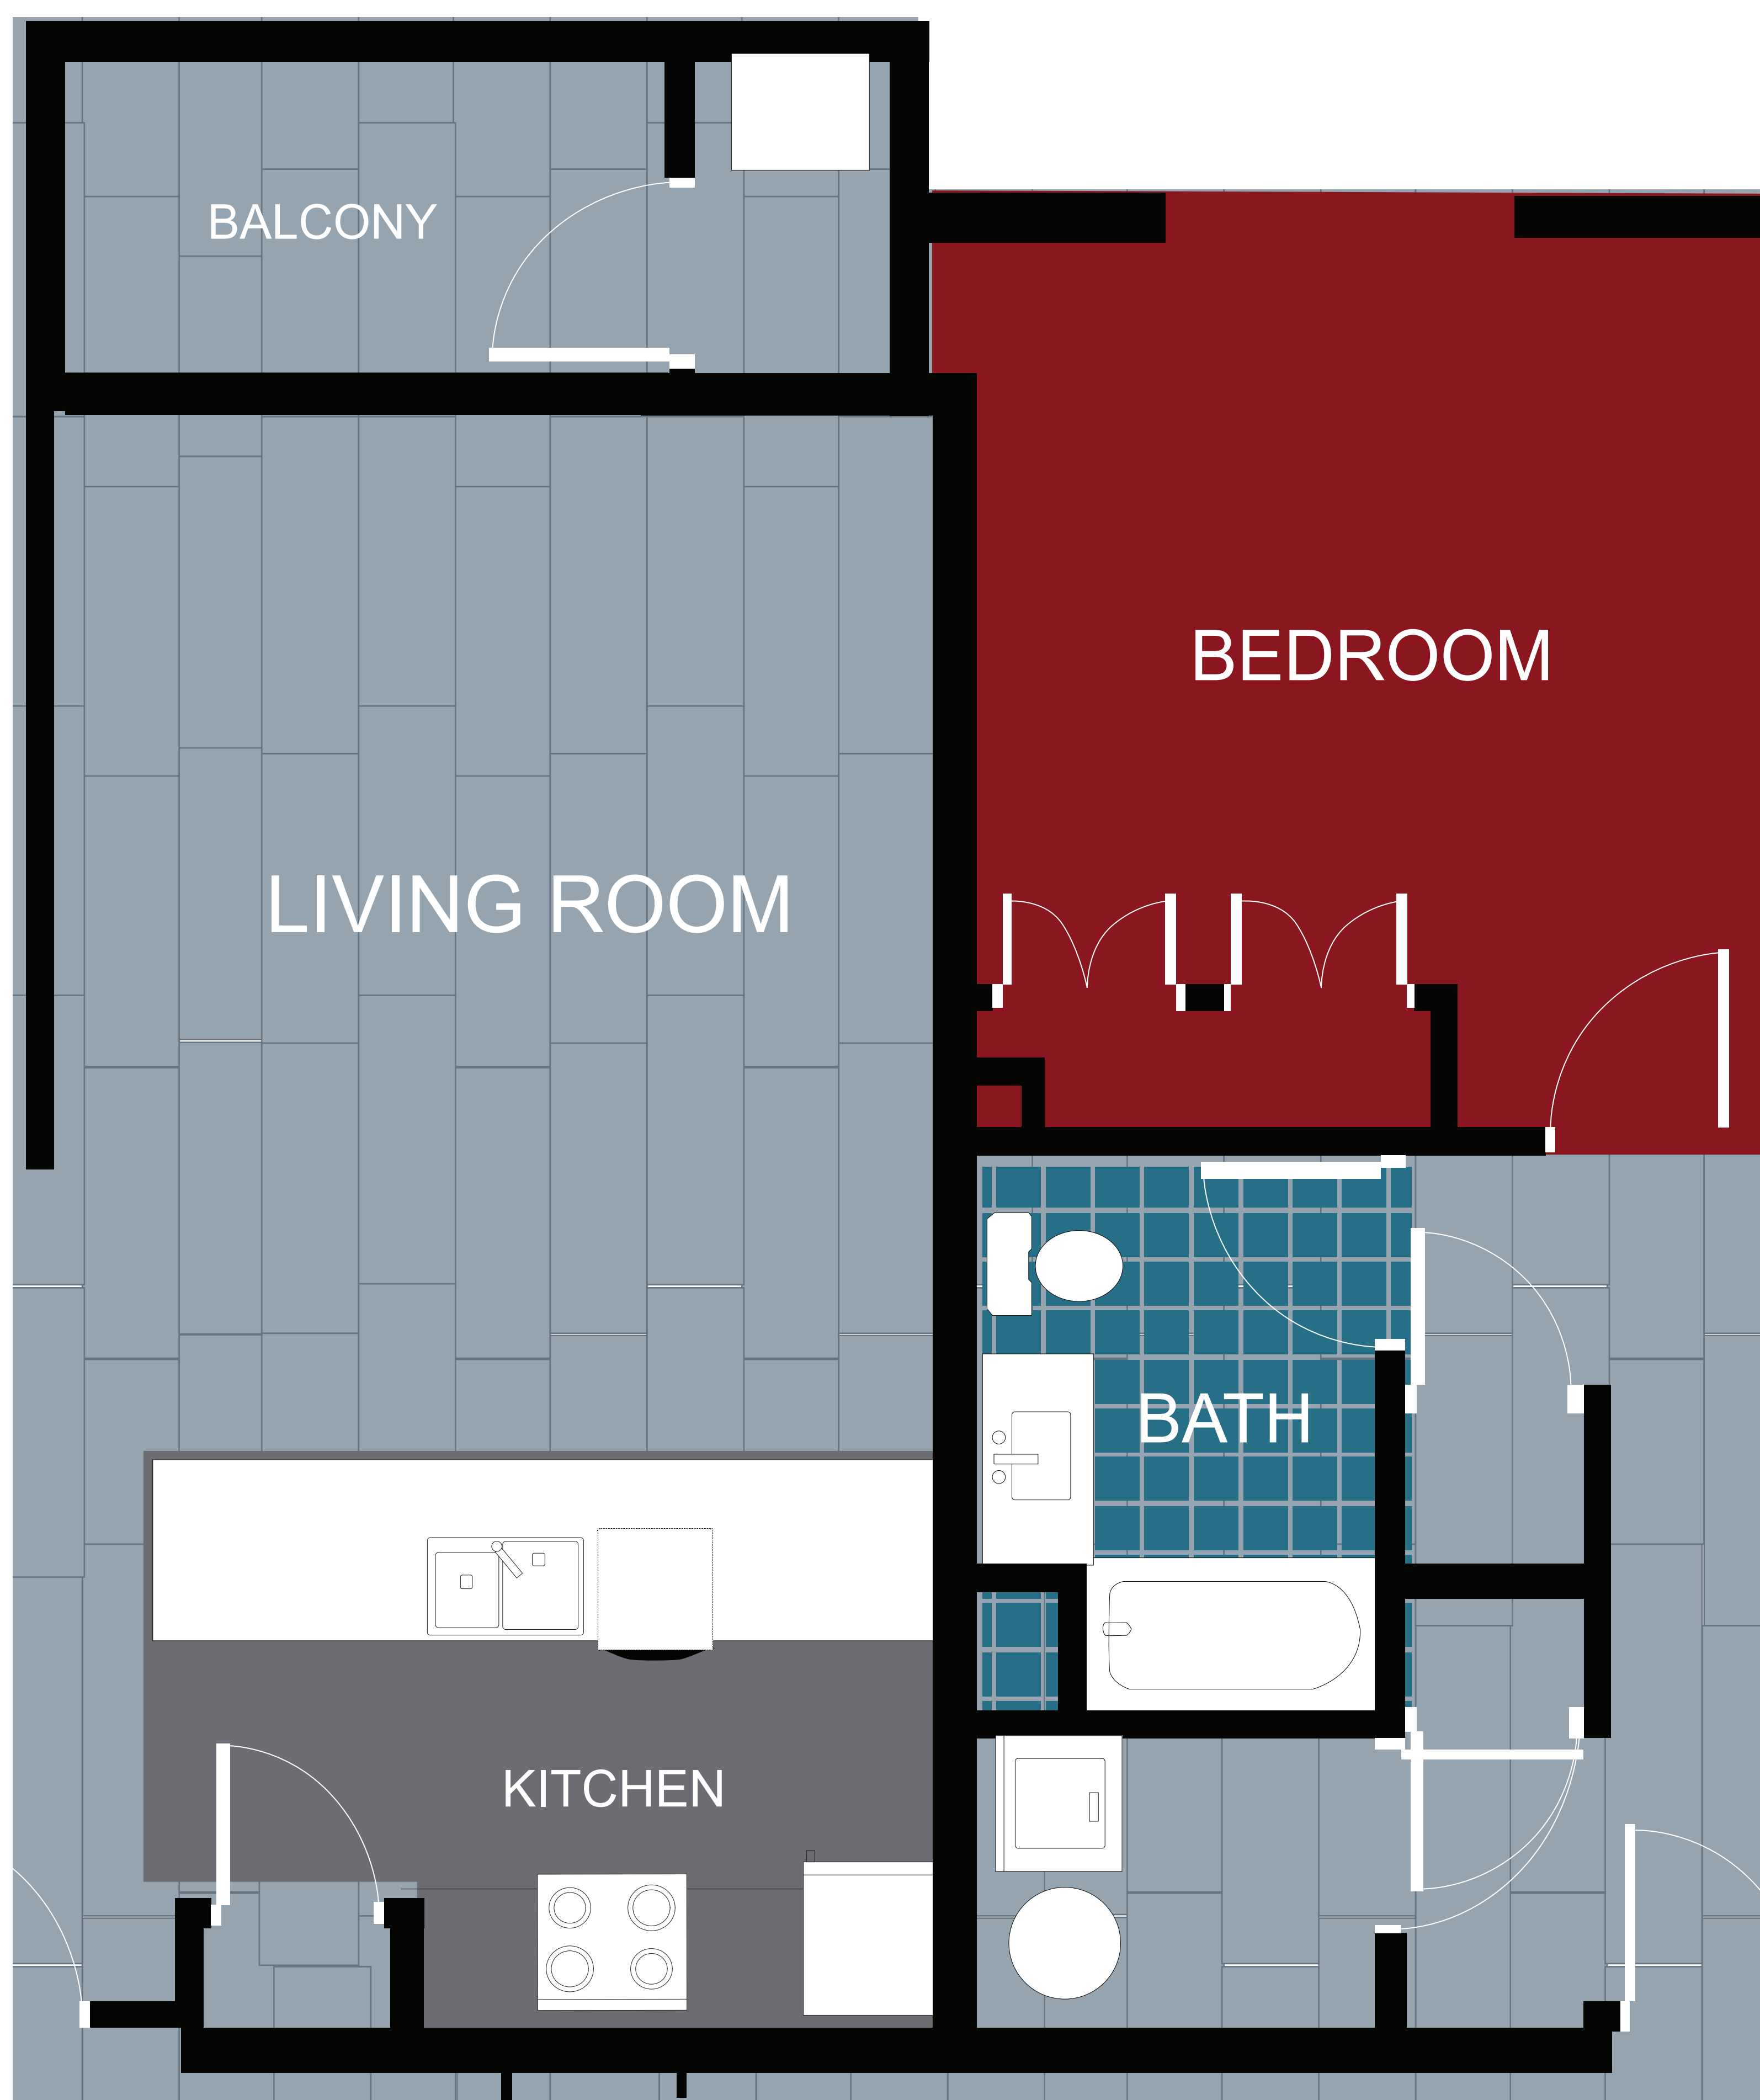

APT: 520

| DIMENSIONS | |
|------------|------------------------|
| ● | Bedroom 14x13 |
| ● | Living Area 15x16 |
| ● | Balcony 75sq.ft |
| ● | Total Area 853sq.ft |

Station House Somerville
44 Veterans Memorial Drive
Somerville, NJ 08876
Phone: 908-879-2000
www.dgmpropertiesnj.com