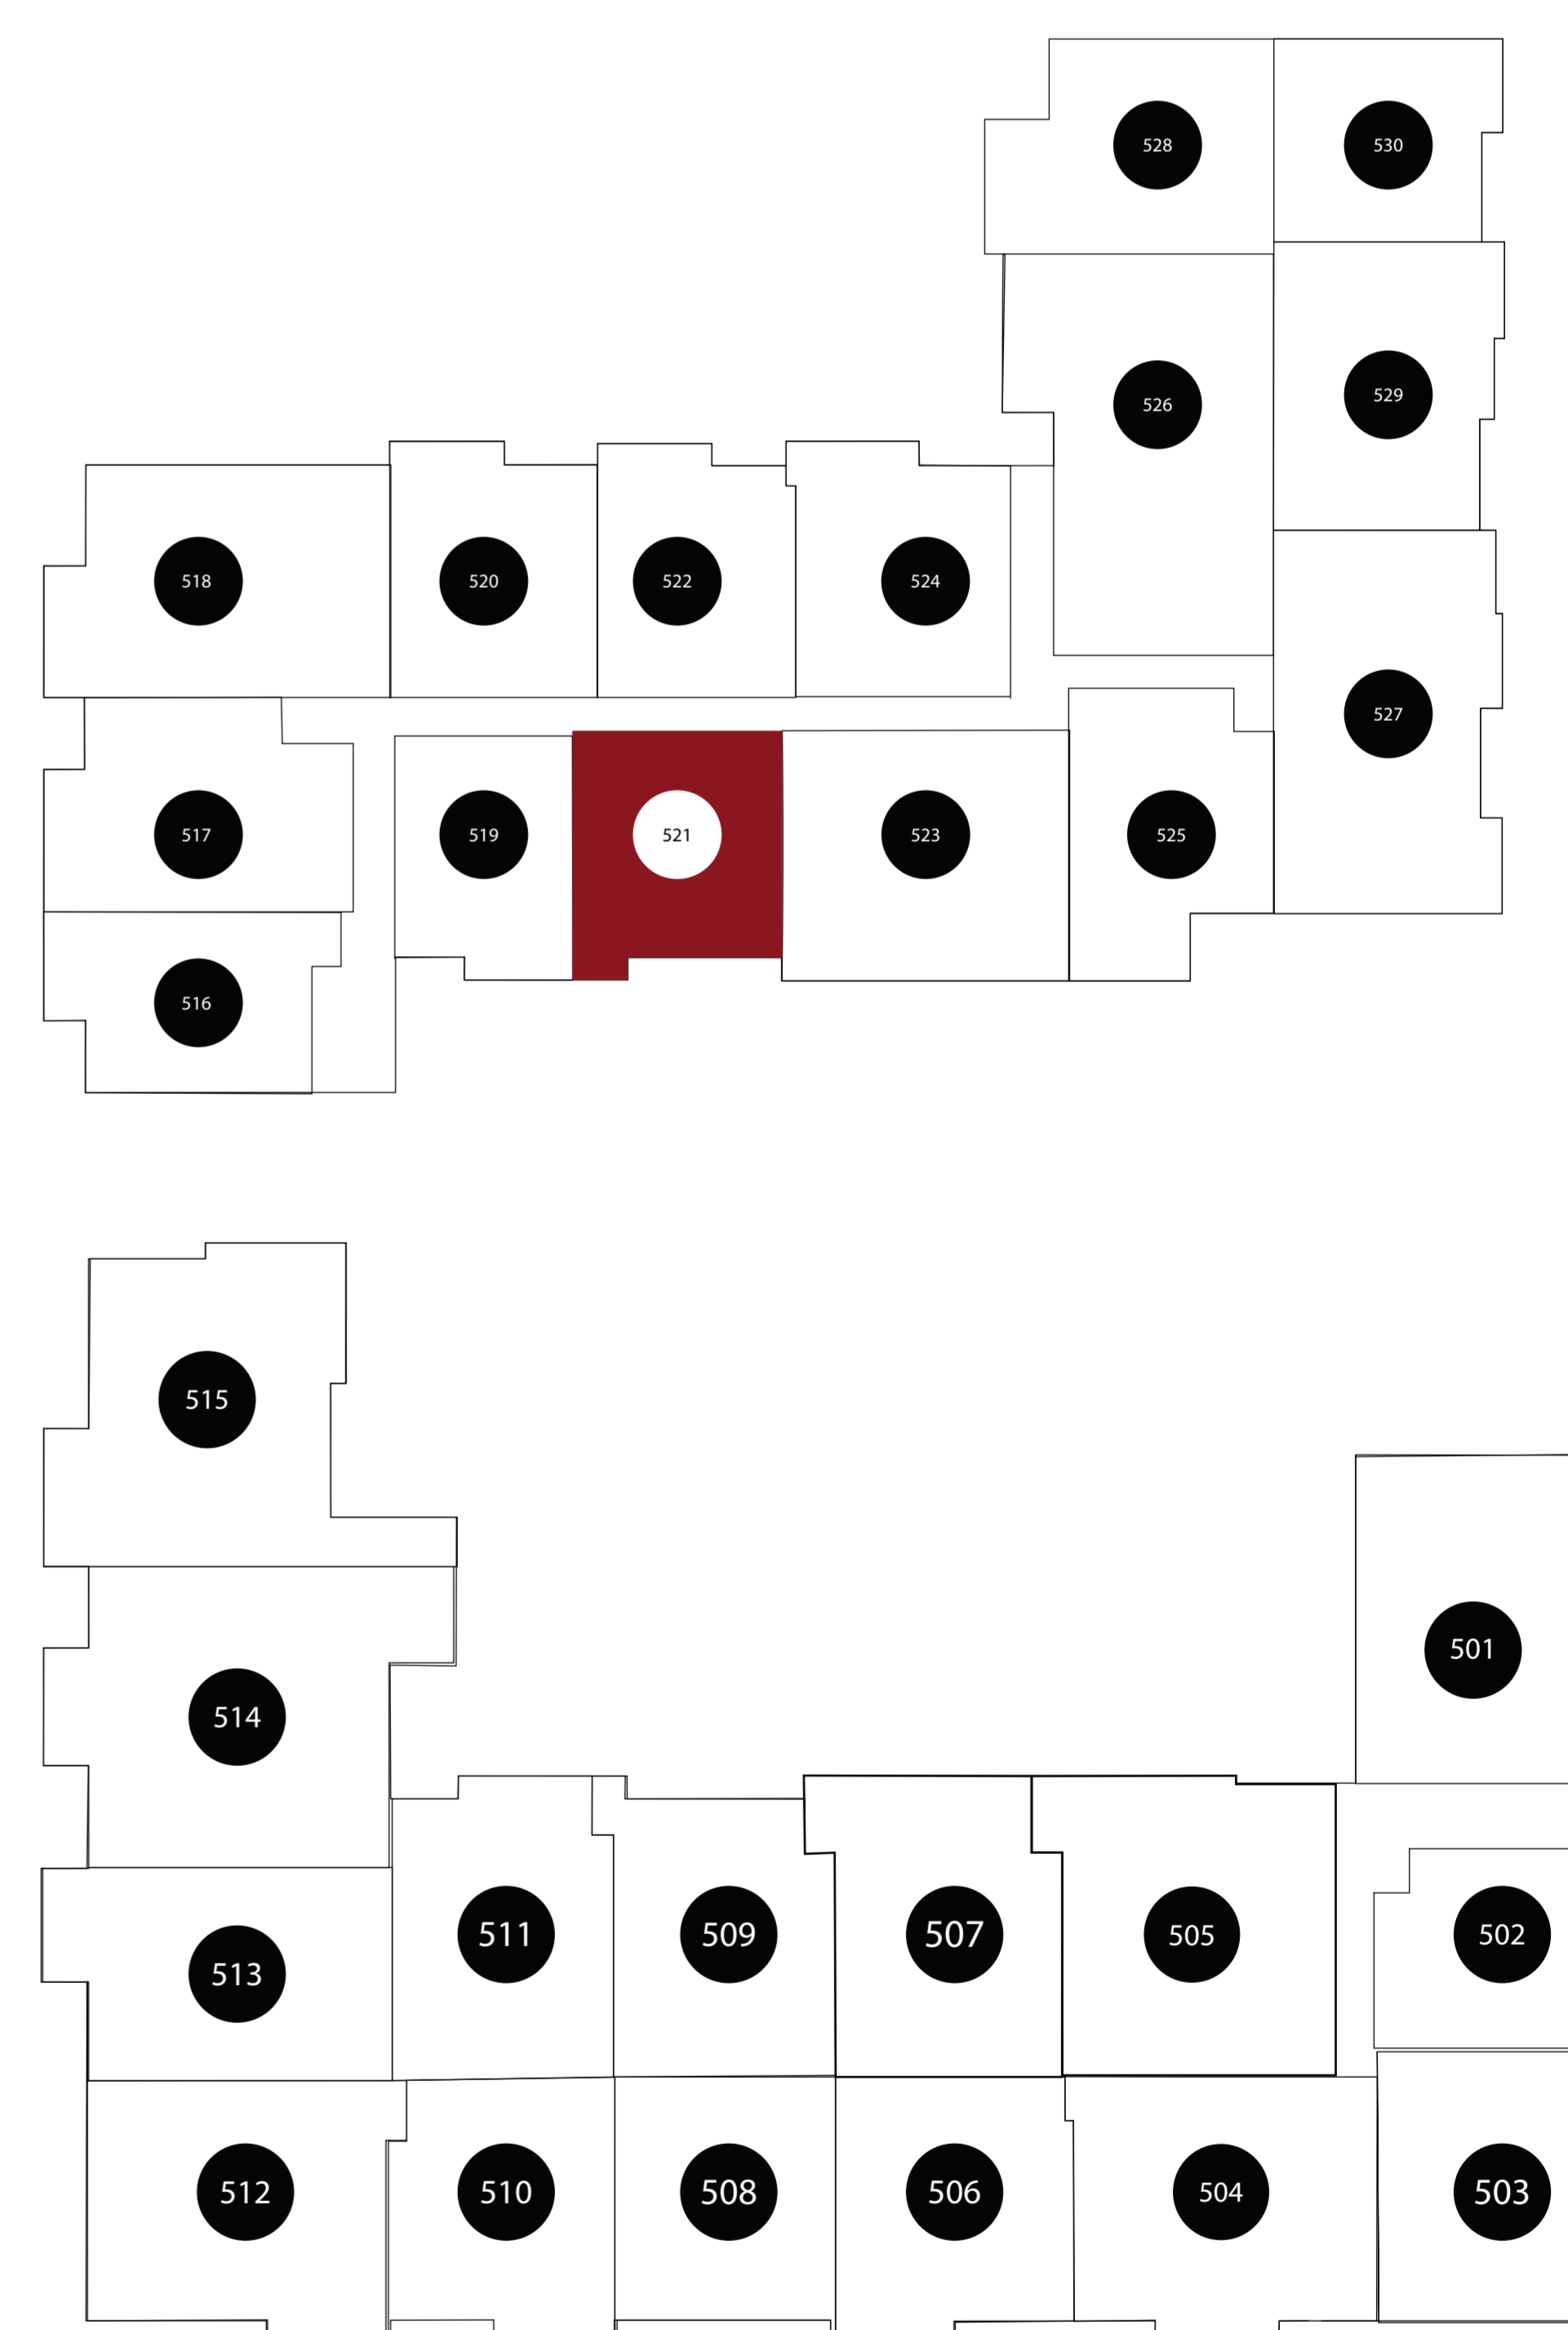

APT: 521

DIMENSIONS

- Bedroom
13x13
- Living Area
12x15
- Total Area
845sq.ft

Station House Somerville
44 Veterans Memorial Drive
Somerville, NJ 08876
Phone: 908-879-2000
www.dgmpropertiesnj.com