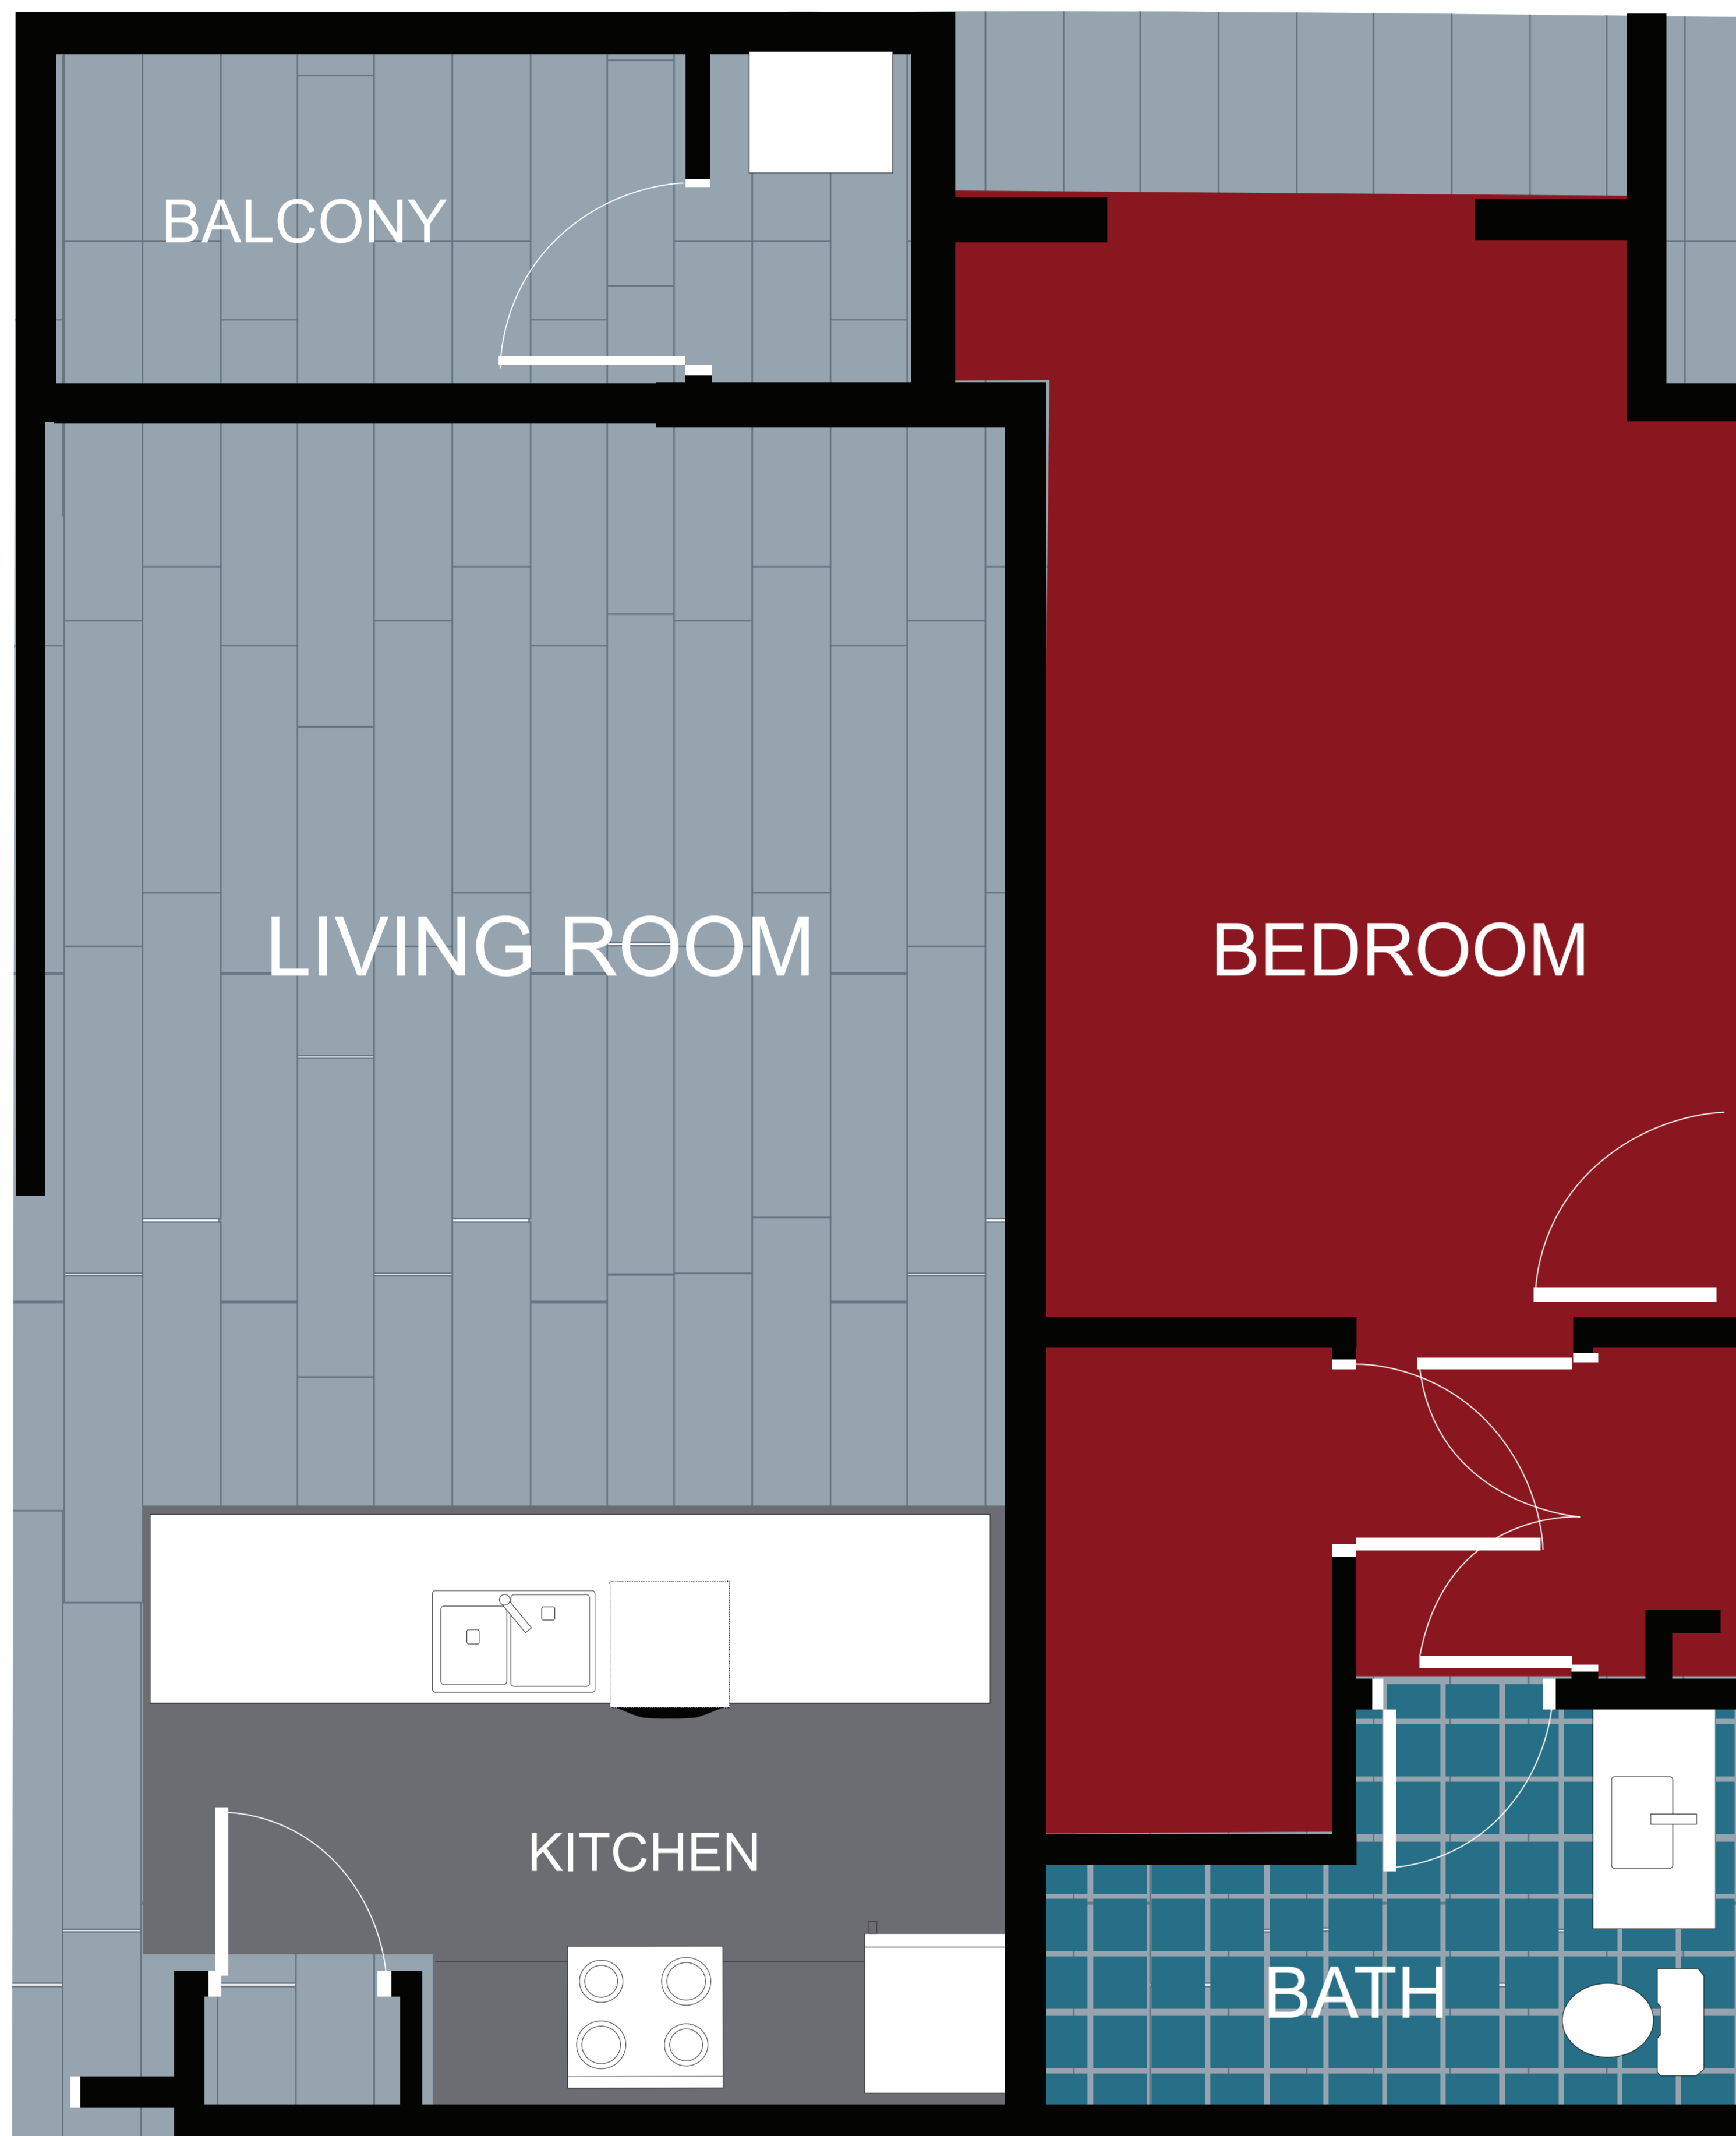

APT: 522

DIMENSIONS	
● Bedroom	13x13
● Living Area	16x15
● Balcony	75sq.ft
● Total Area	863sq.ft

Station House Somerville
44 Veterans Memorial Drive
Somerville, NJ 08876
Phone: 908-879-2000
www.dgmpropertiesnj.com