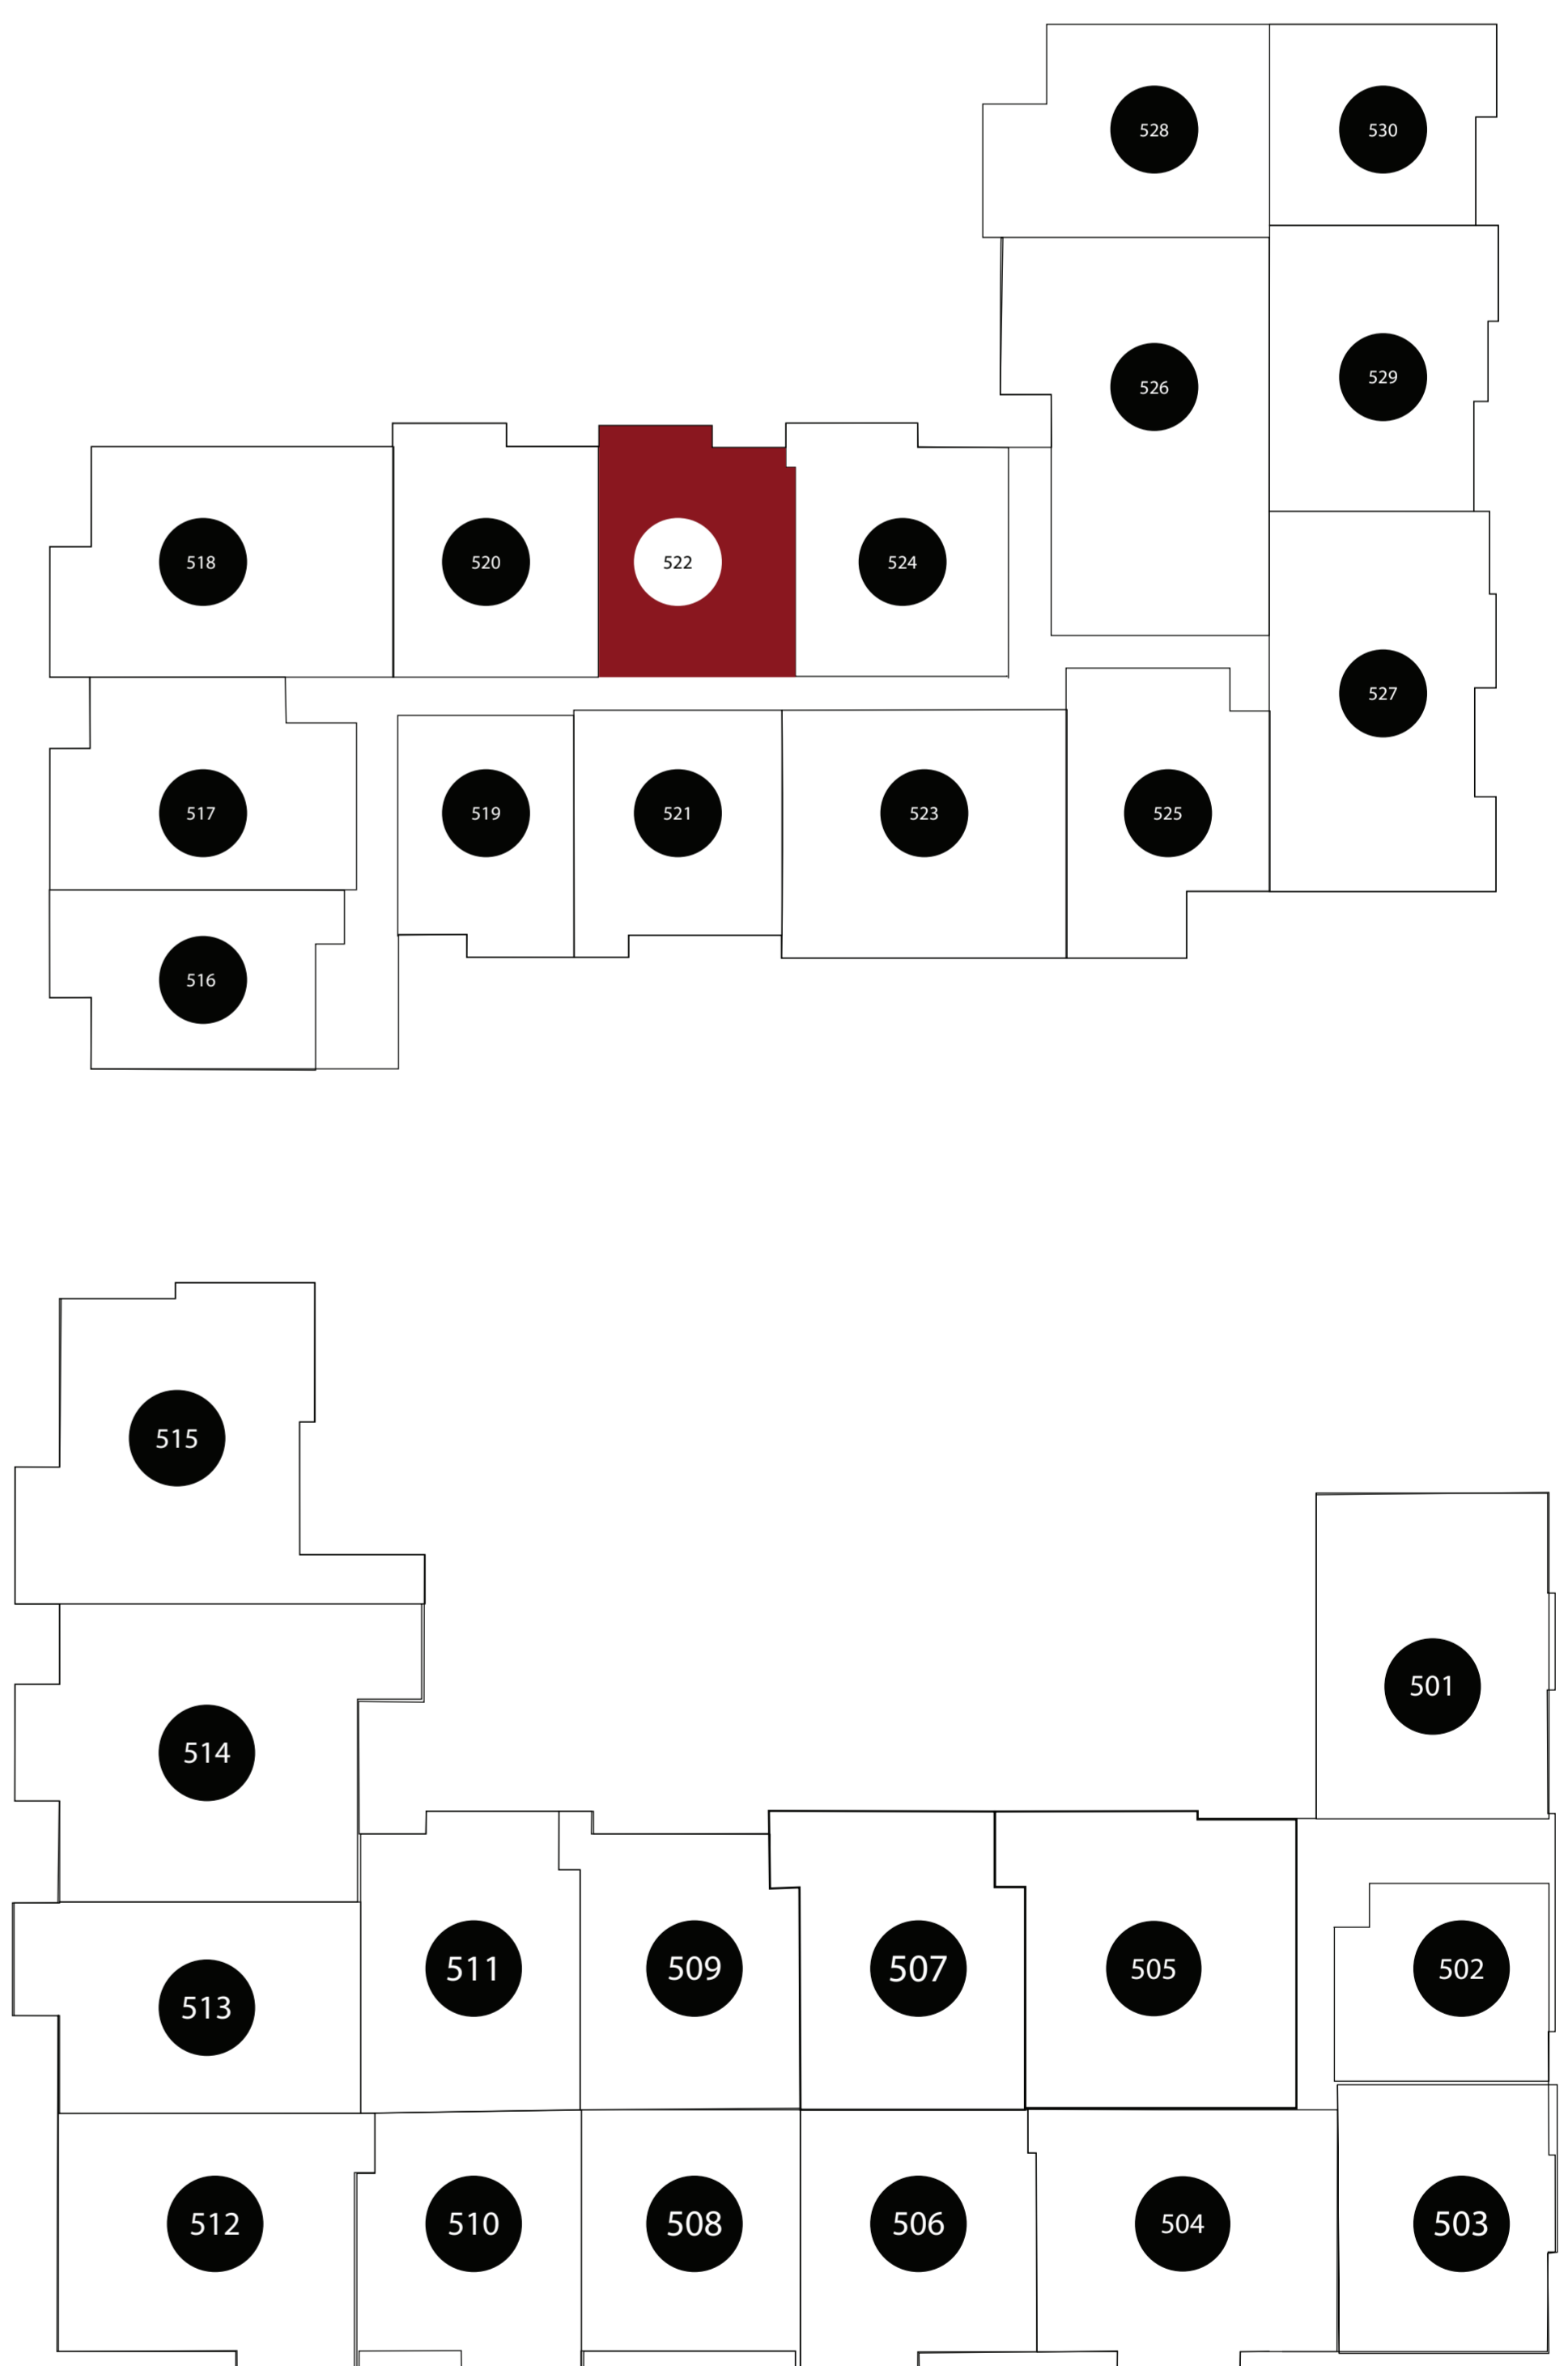

APT: 522

DIMENSIONS	
● Bedroom	13x13
● Living Area	16x15
● Balcony	75sq.ft
● Total Area	863sq.ft

Station House Somerville
44 Veterans Memorial Drive
Somerville, NJ 08876
Phone: 908-879-2000
www.dgmpropertiesnj.com