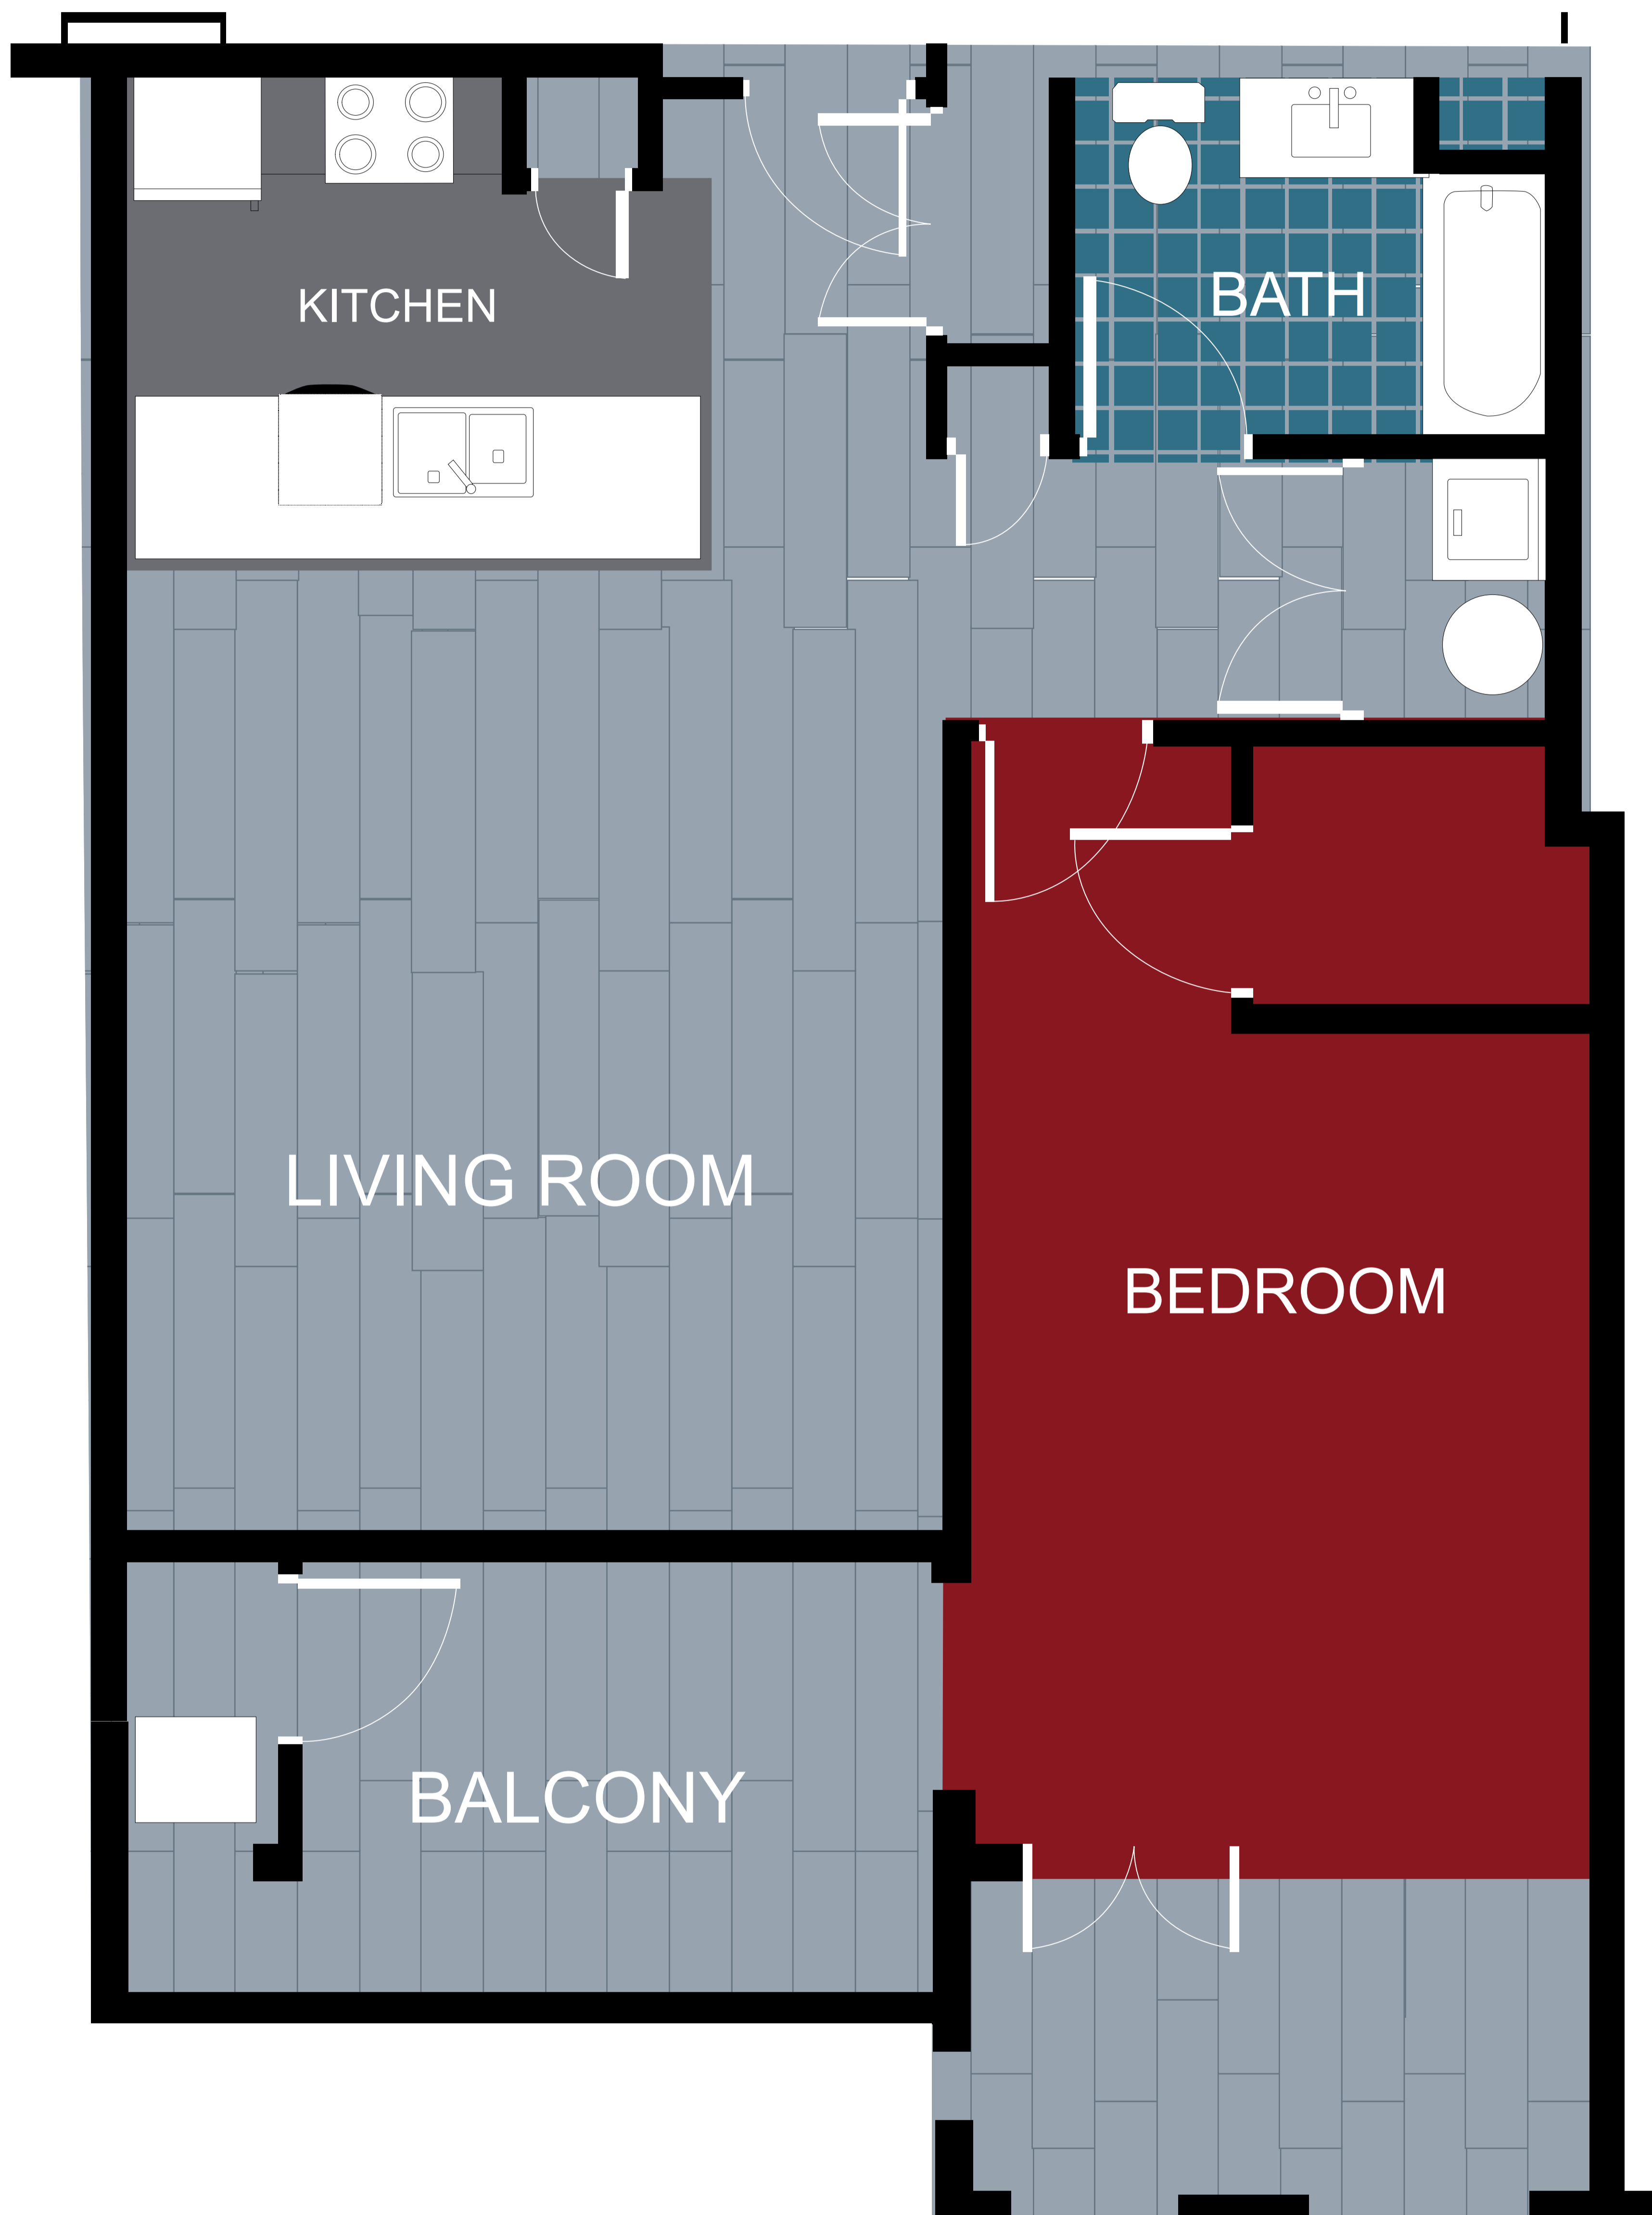

# APT: 523

DIMENSIONS	
•	Bedroom 16x11
•	Living Area 14x15
•	Balcony 75sq.ft
•	Total Area 844sq.ft

Station House Somerville  
44 Veterans Memorial Drive  
Somerville, NJ 08876  
Phone: 908-879-2000  
[www.dgmpropertiesnj.com](http://www.dgmpropertiesnj.com)