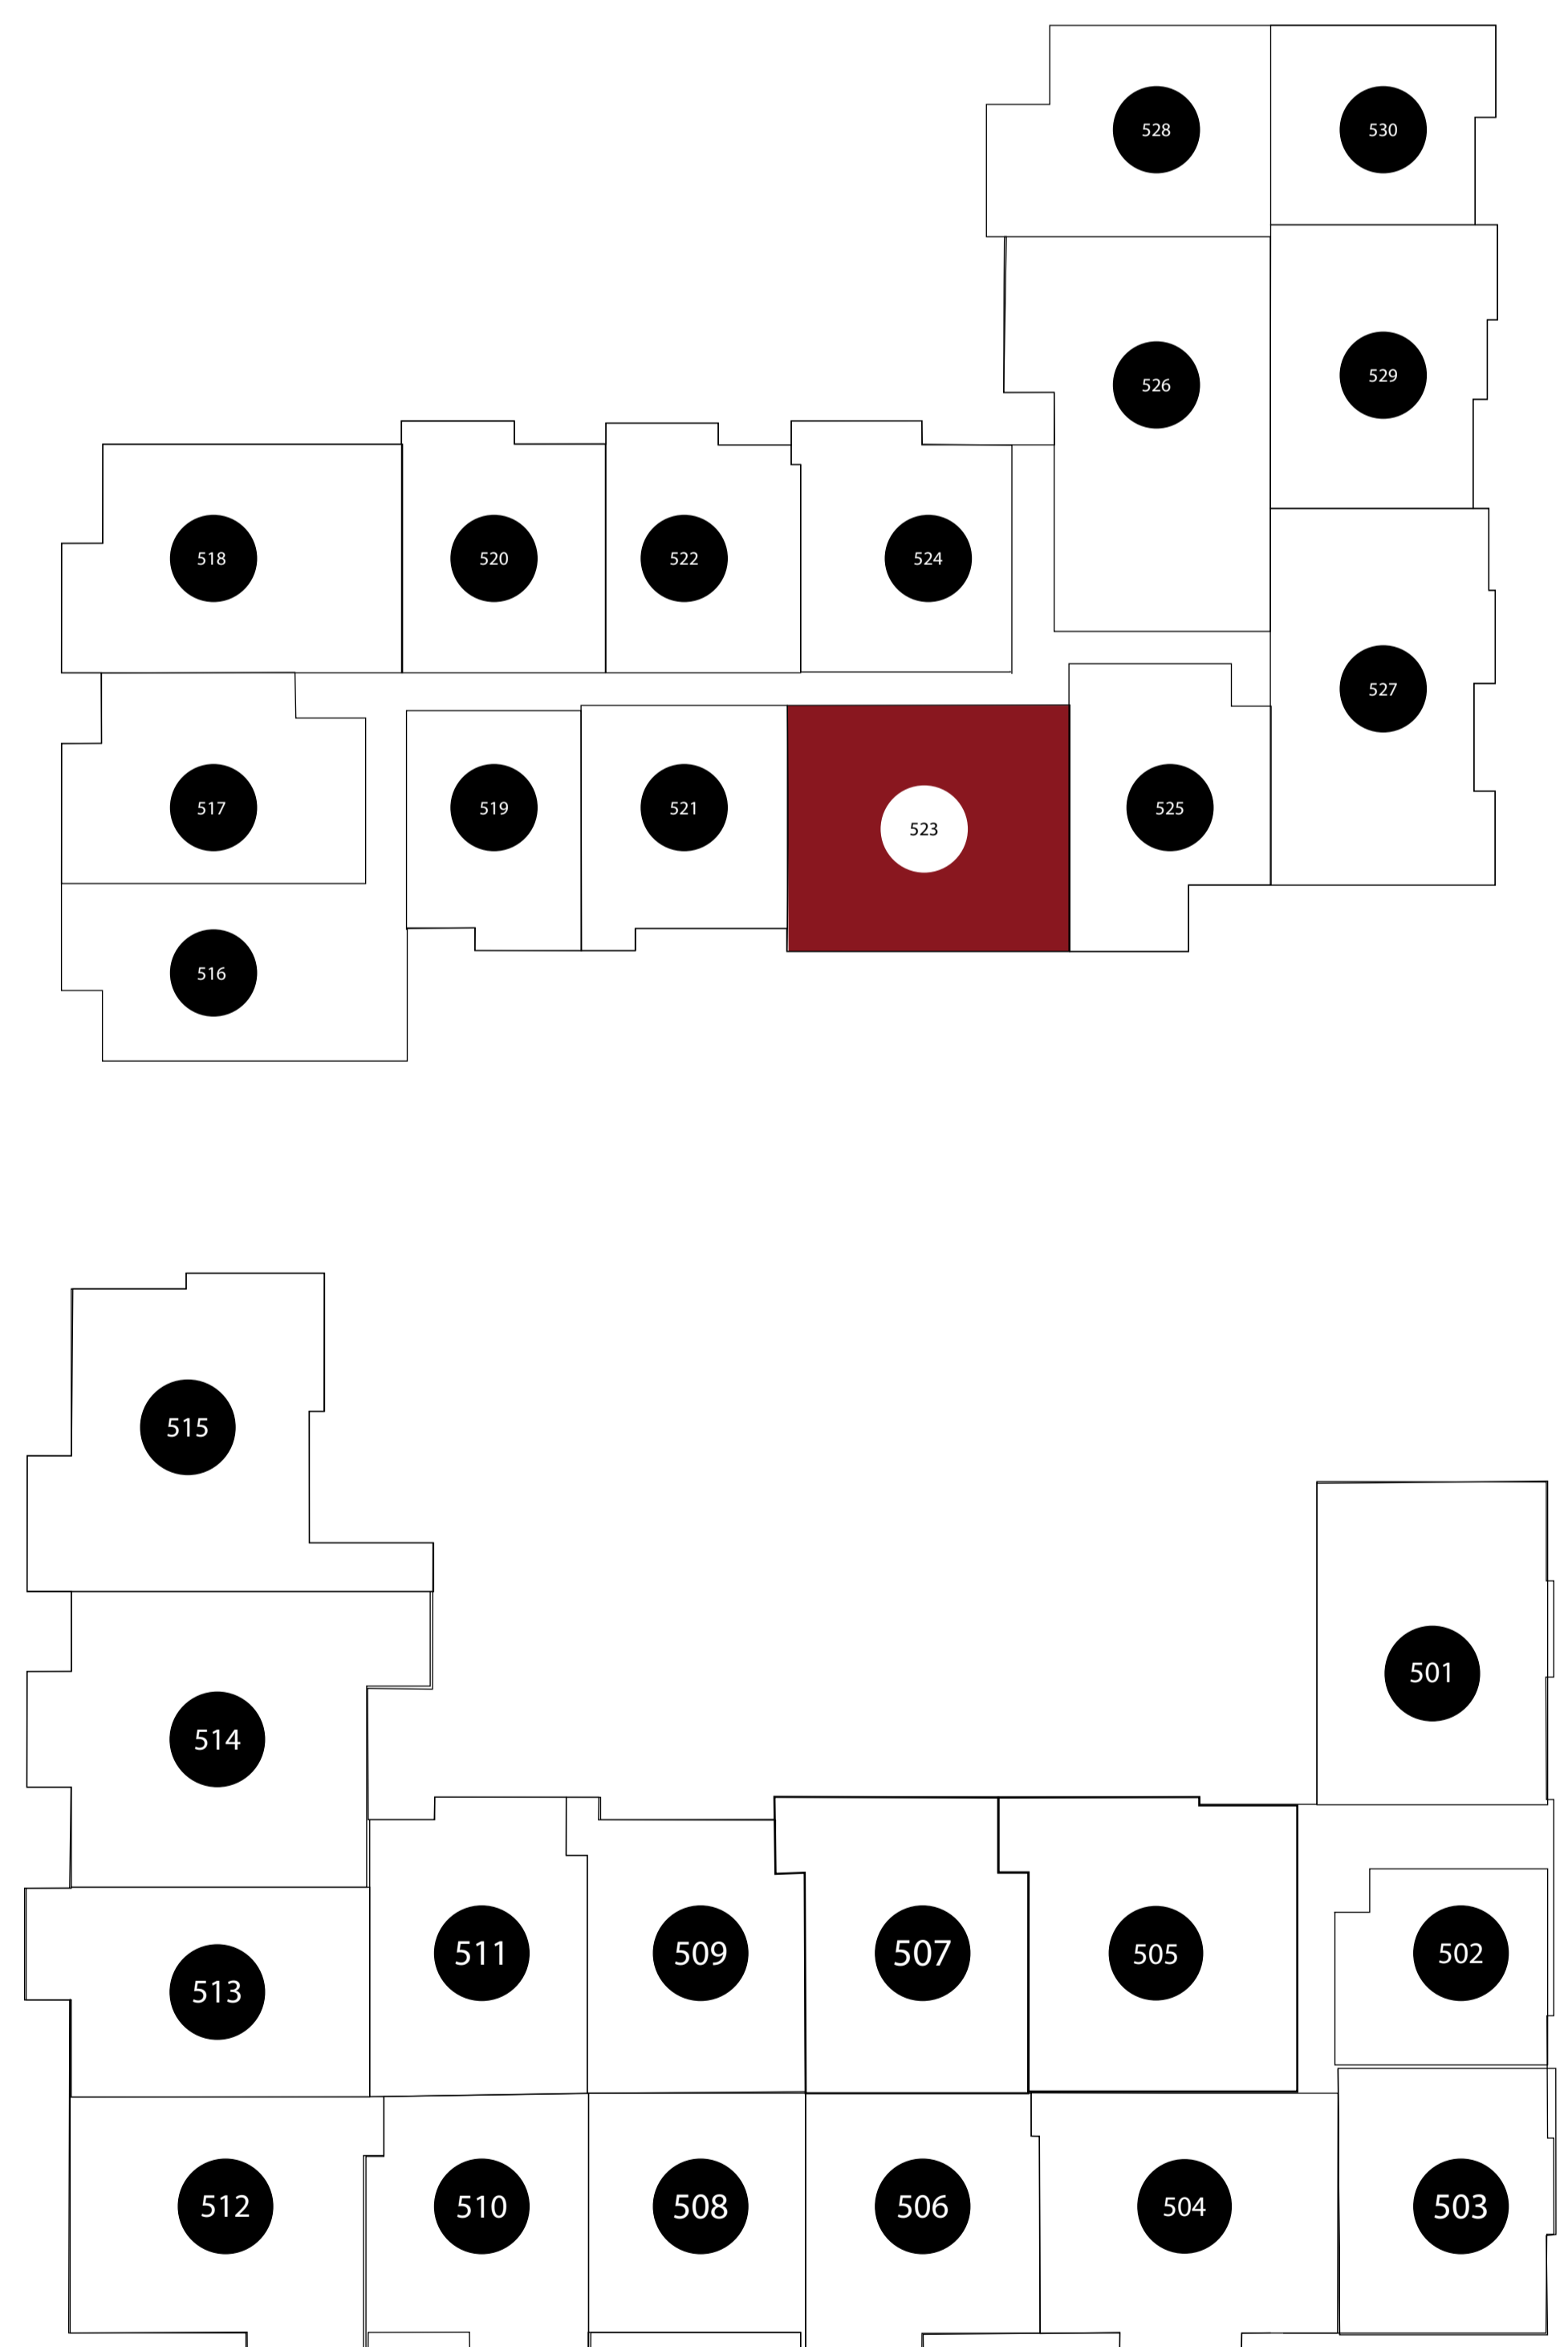

# APT: 523

DIMENSIONS	
•	Bedroom 16x11
•	Living Area 14x15
•	Balcony 75sq.ft
•	Total Area 844sq.ft

Station House Somerville  
44 Veterans Memorial Drive  
Somerville, NJ 08876  
Phone: 908-879-2000  
[www.dgmpropertiesnj.com](http://www.dgmpropertiesnj.com)