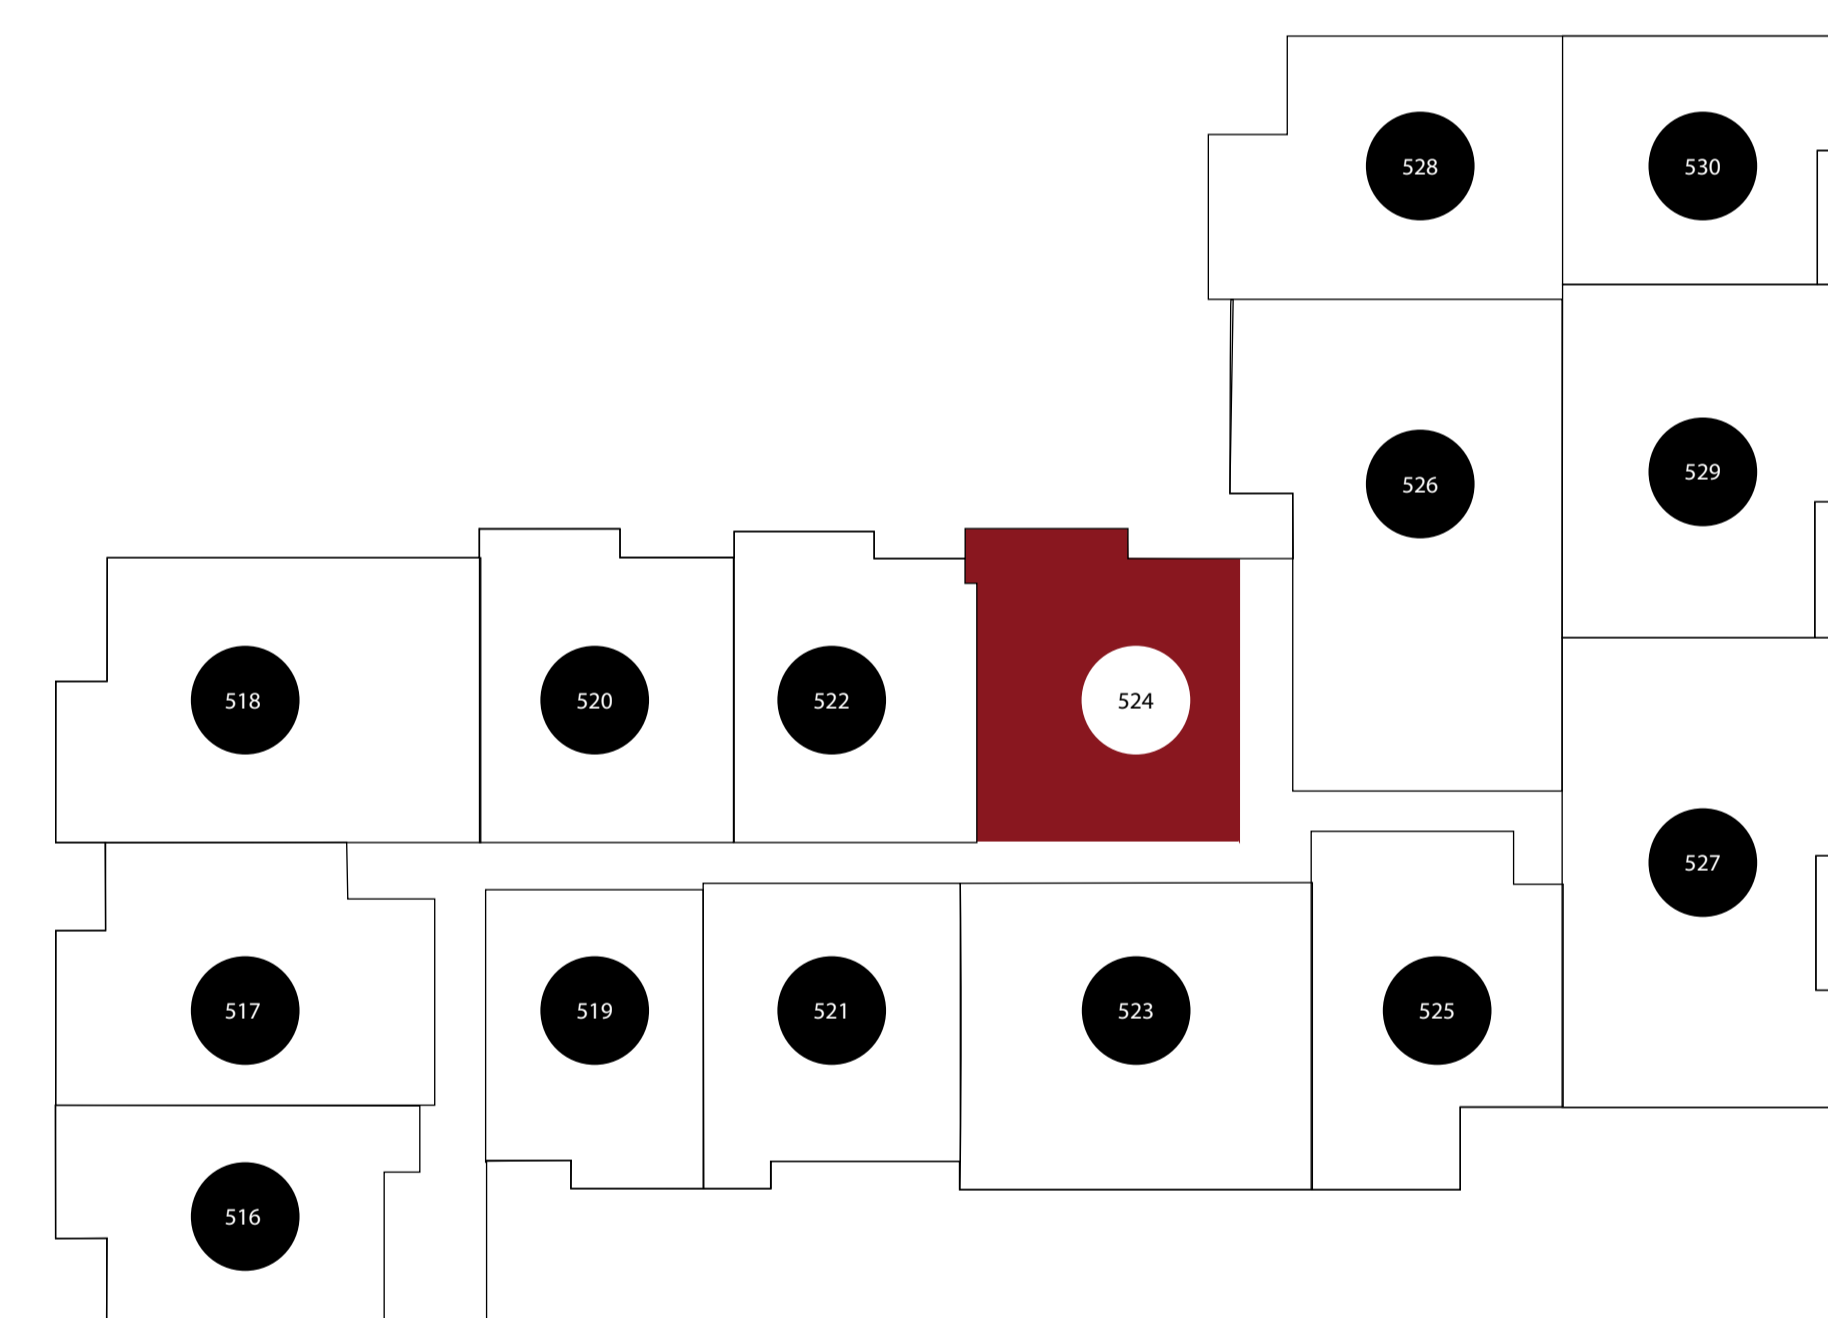

APT: 524

DIMENSIONS

- Bedroom 17x11
- Bedroom 11x14
- Living Area 17x14
- Balcony 90sq.ft
- Total Area 1185sq.ft

Station House Somerville
44 Veterans Memorial Drive
Somerville, NJ 08876
Phone: 908-879-2000
www.dgmpropertiesnj.com