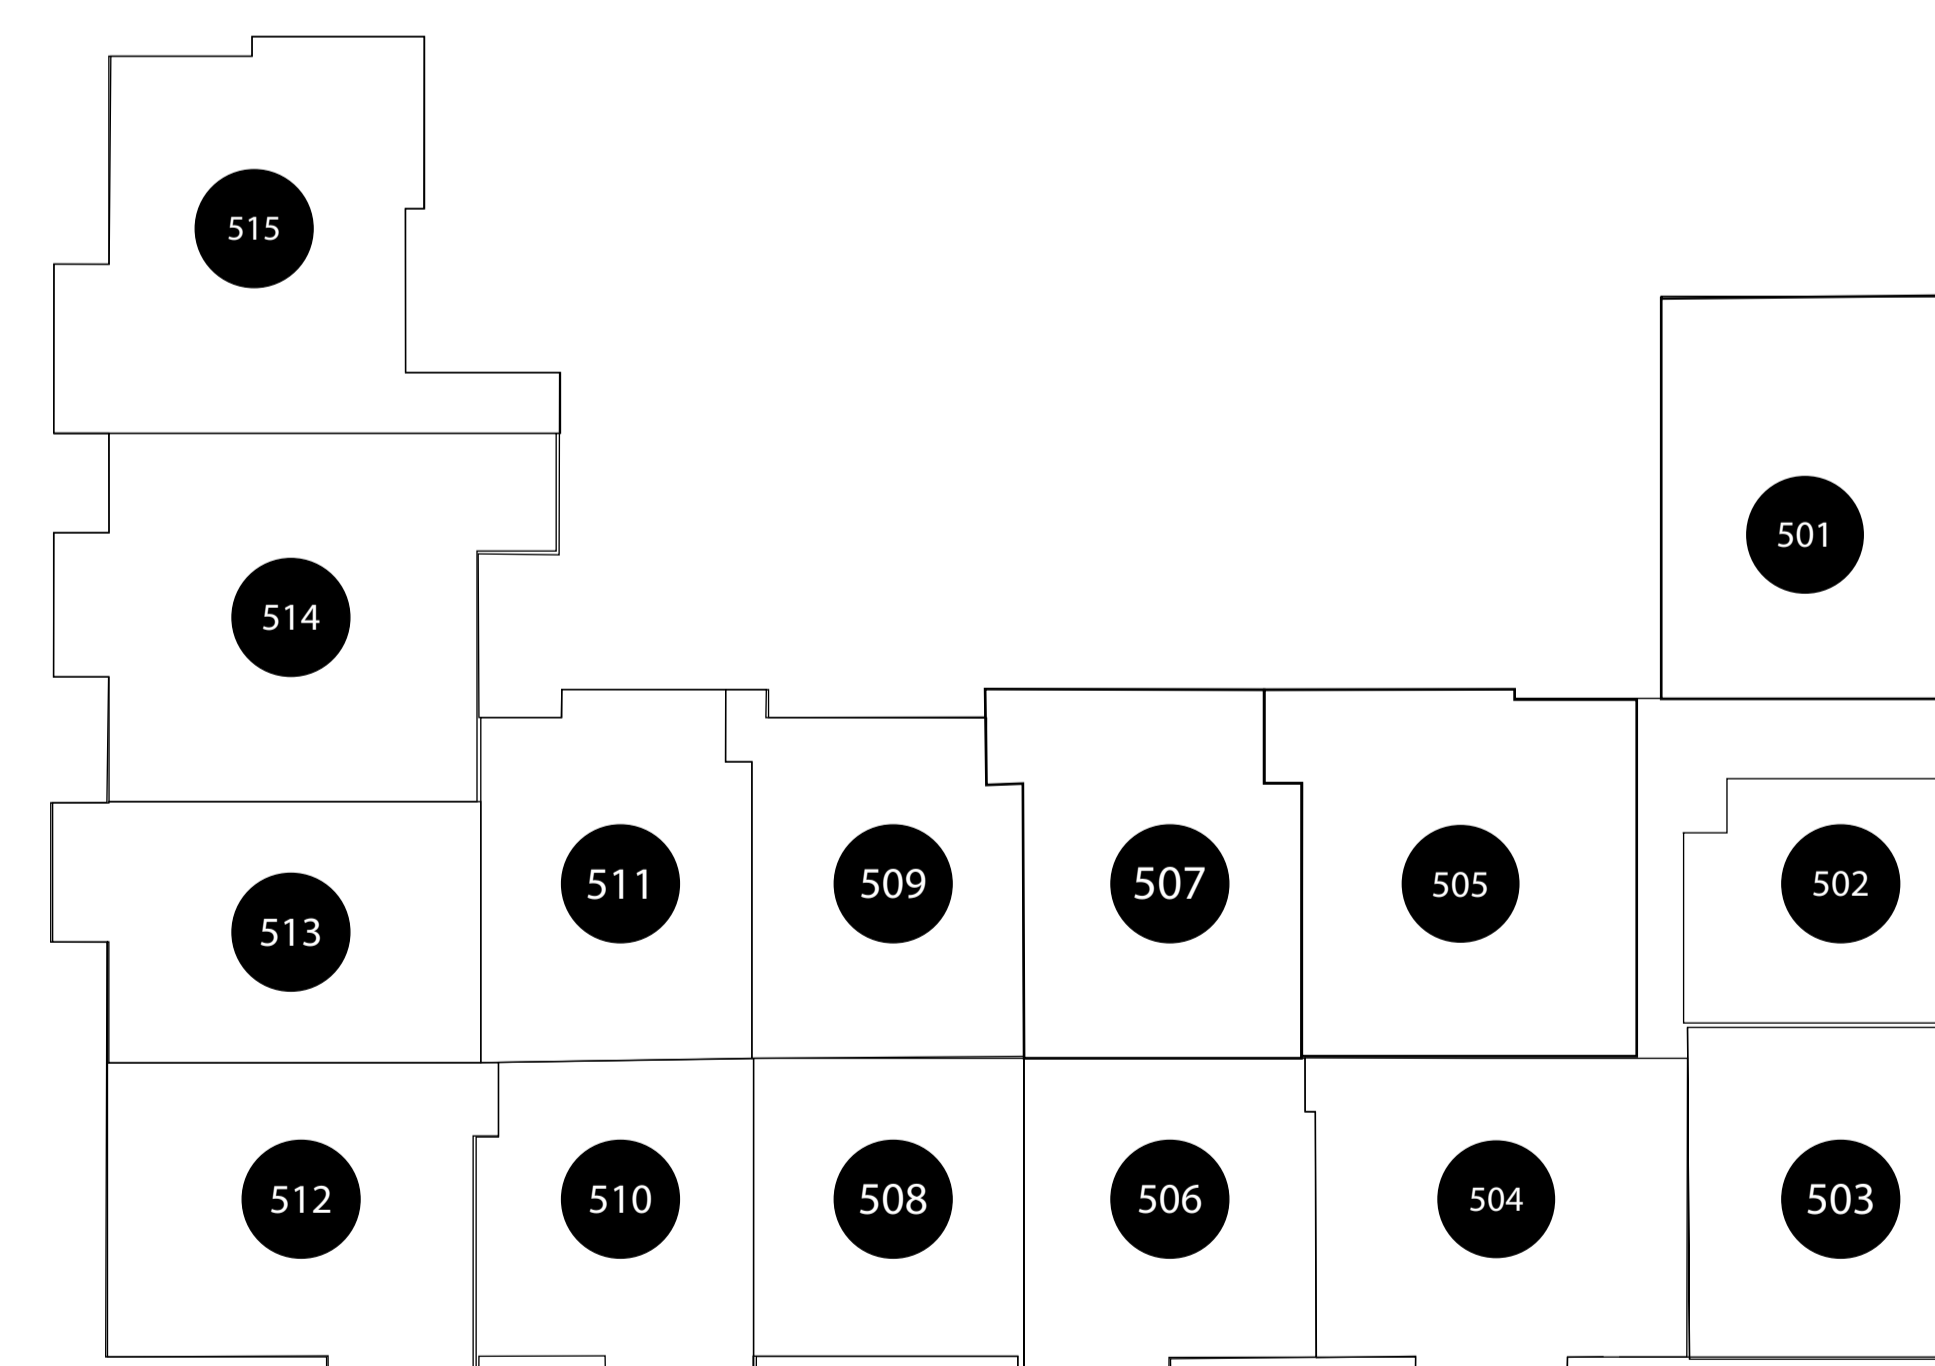

APT: 524

DIMENSIONS

- Bedroom 17x11
- Bedroom 11x14
- Living Area 17x14
- Balcony 90sq.ft
- Total Area 1185sq.ft

Station House Somerville
44 Veterans Memorial Drive
Somerville, NJ 08876
Phone: 908-879-2000
www.dgmpropertiesnj.com