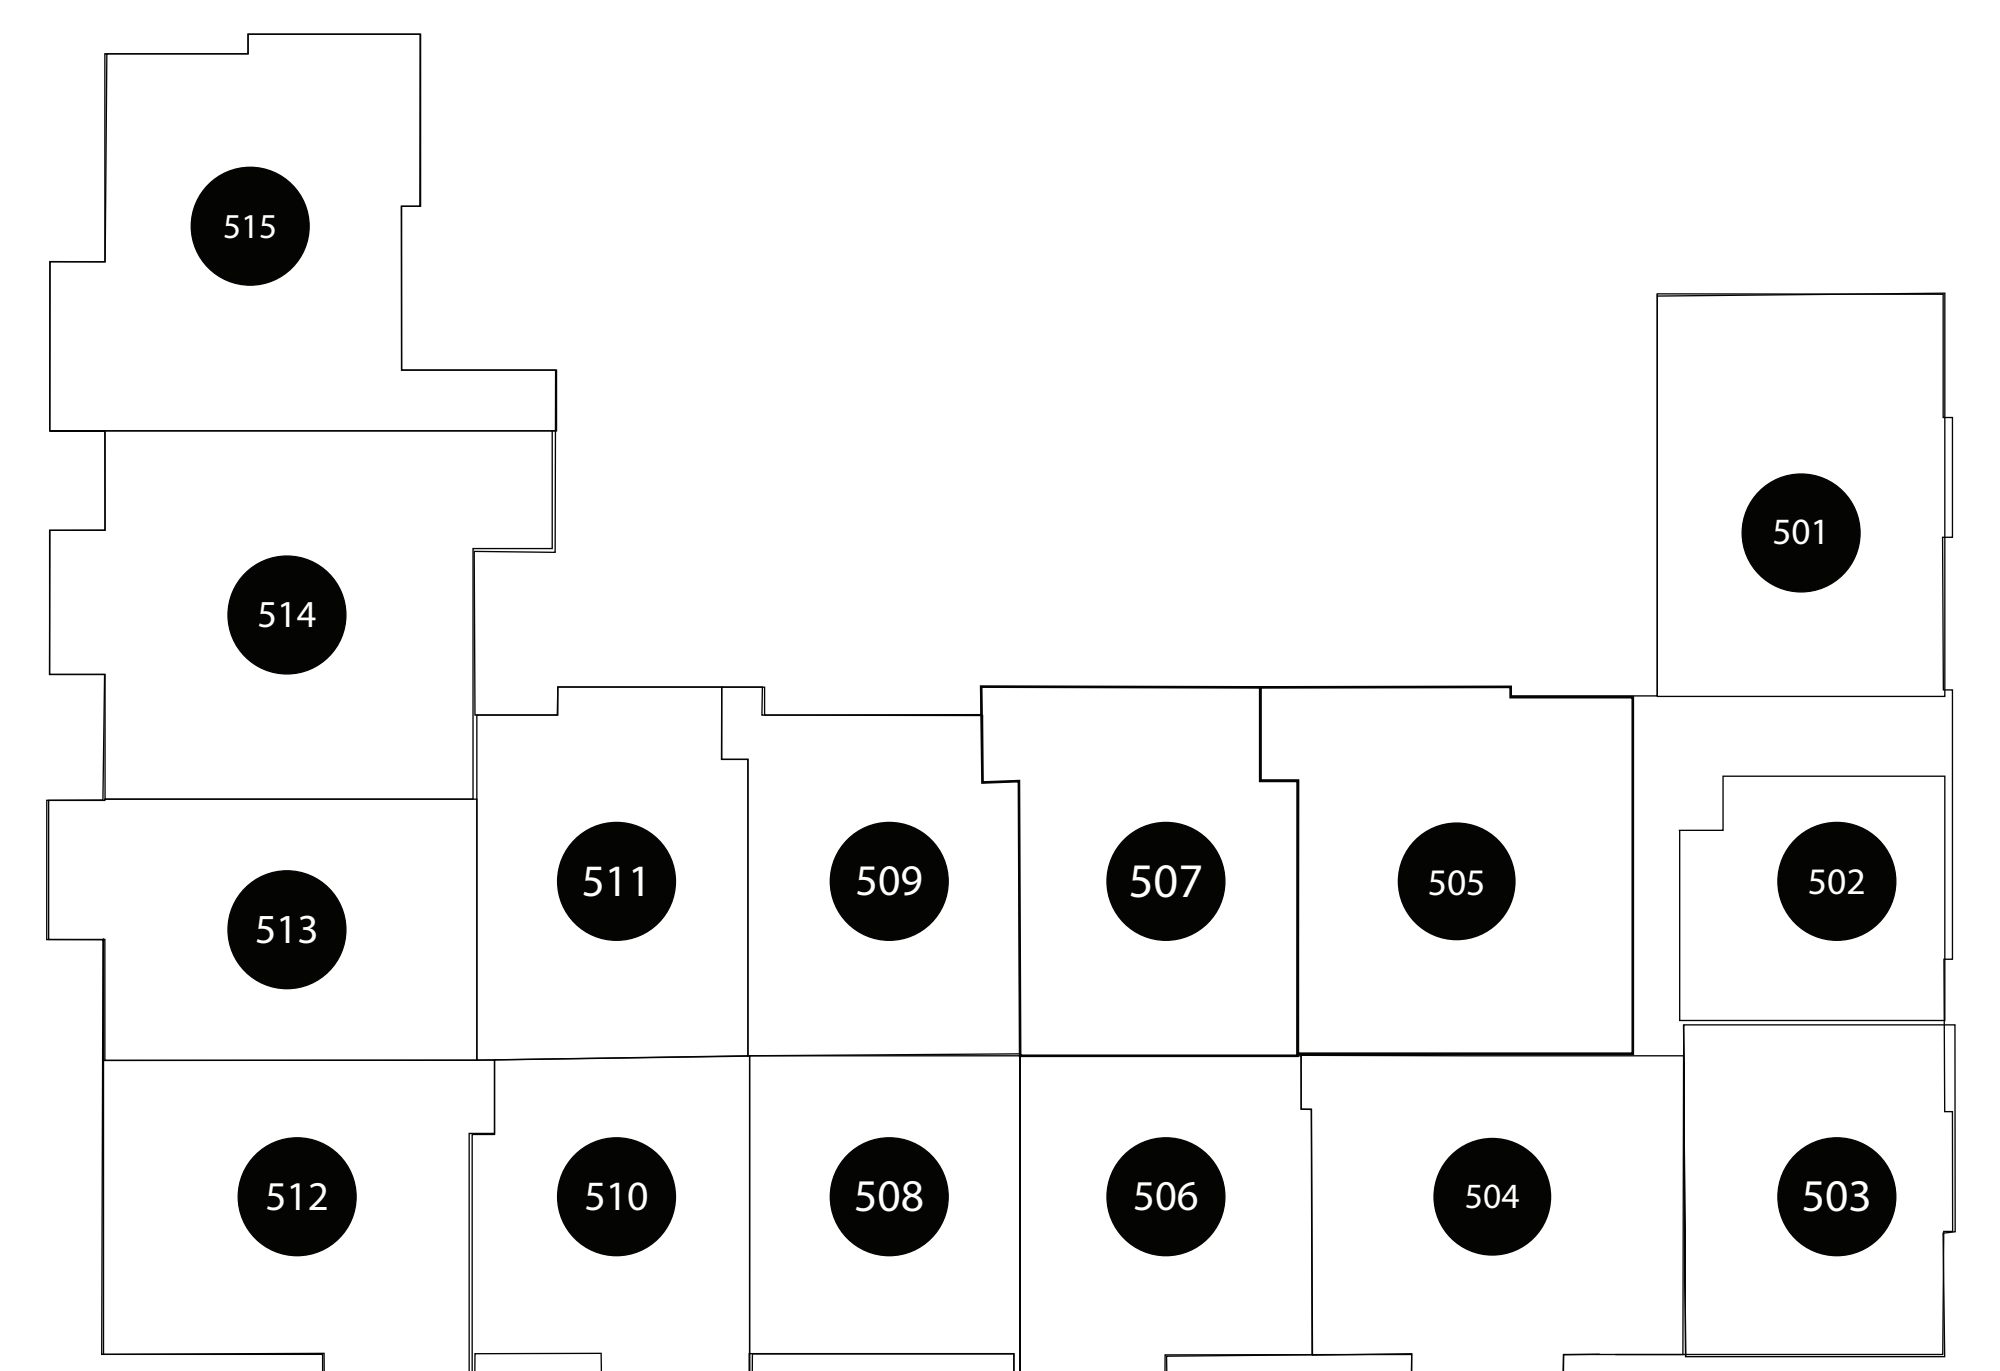

# APT: 525

### DIMENSIONS

- Bedroom 11x18
- 2nd Bedroom 14x12
- Living Area 18x14
- Balcony 75sq.ft
- Total Area 1249sq.ft

Station House Somerville  
44 Veterans Memorial Drive  
Somerville, NJ 08876  
Phone: 908-879-2000  
[www.dgmpropertiesnj.com](http://www.dgmpropertiesnj.com)