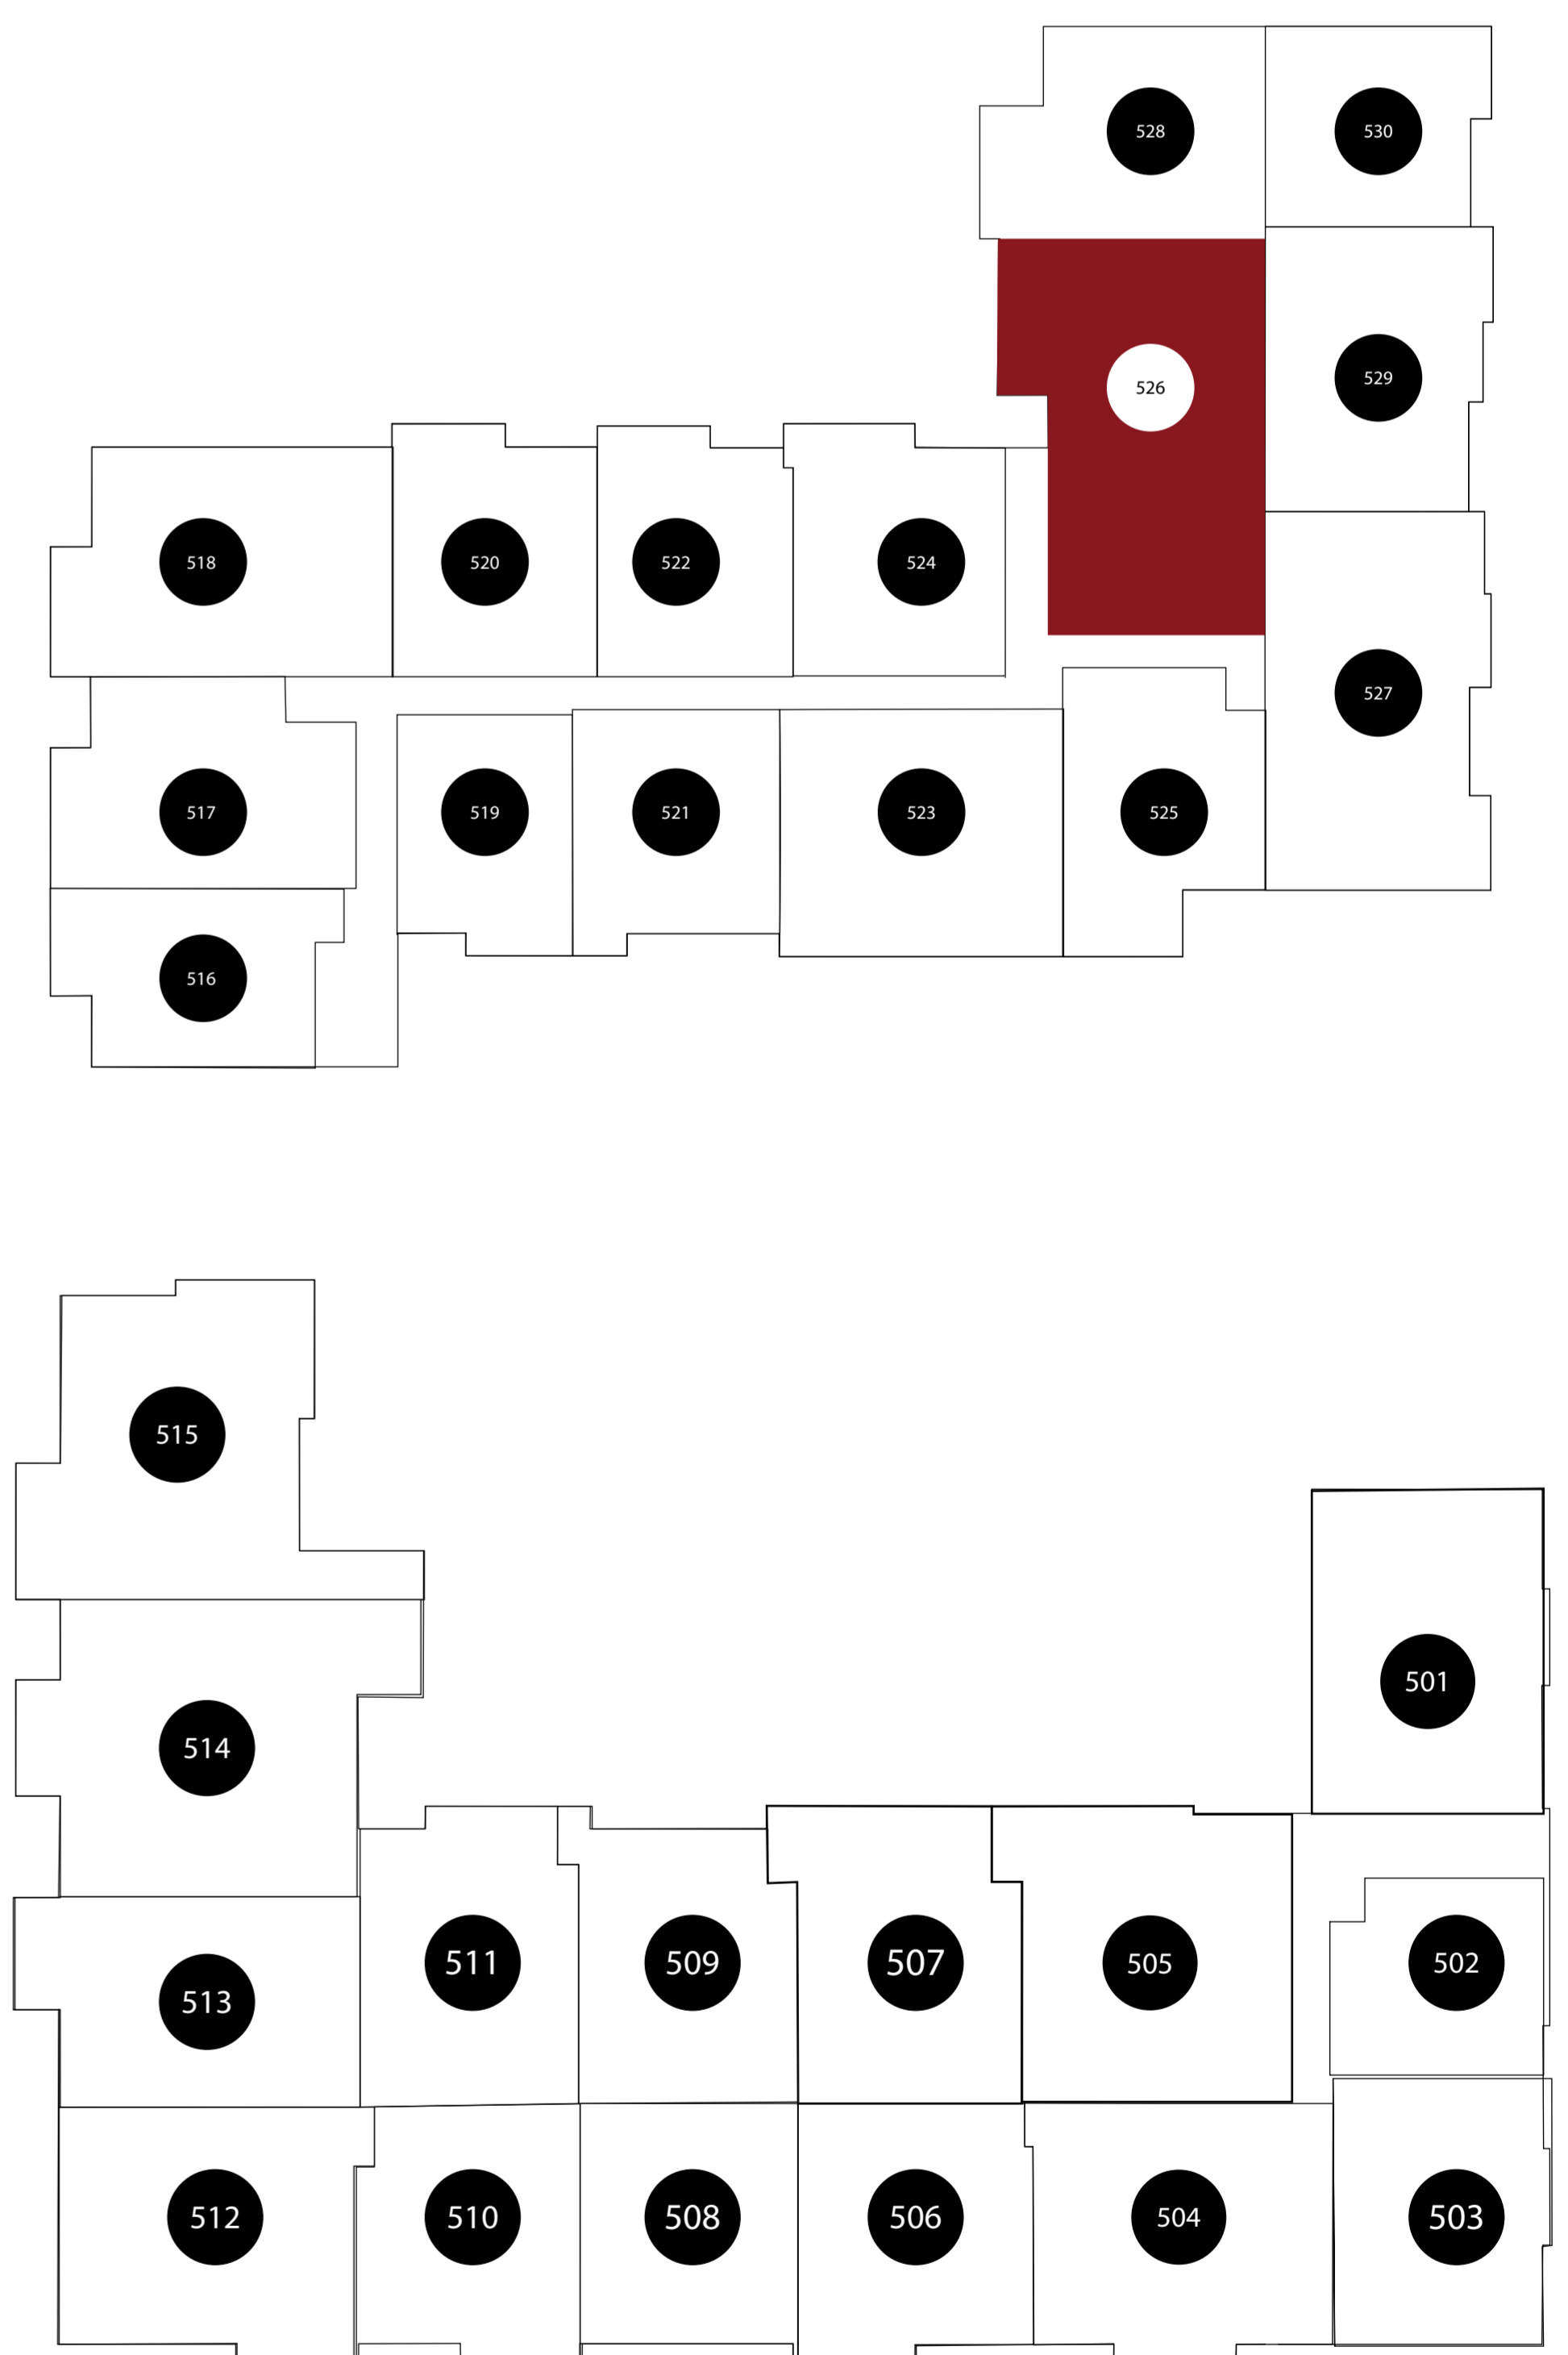

APT: 526

DIMENSIONS

- Bedroom
N/a
- Living Area
14x15
- Balcony
N/a
- Total Area
750sq.ft

Station House Somerville
44 Veterans Memorial Drive
Somerville, NJ 08876
Phone: 908-879-2000
www.dgmpropertiesnj.com