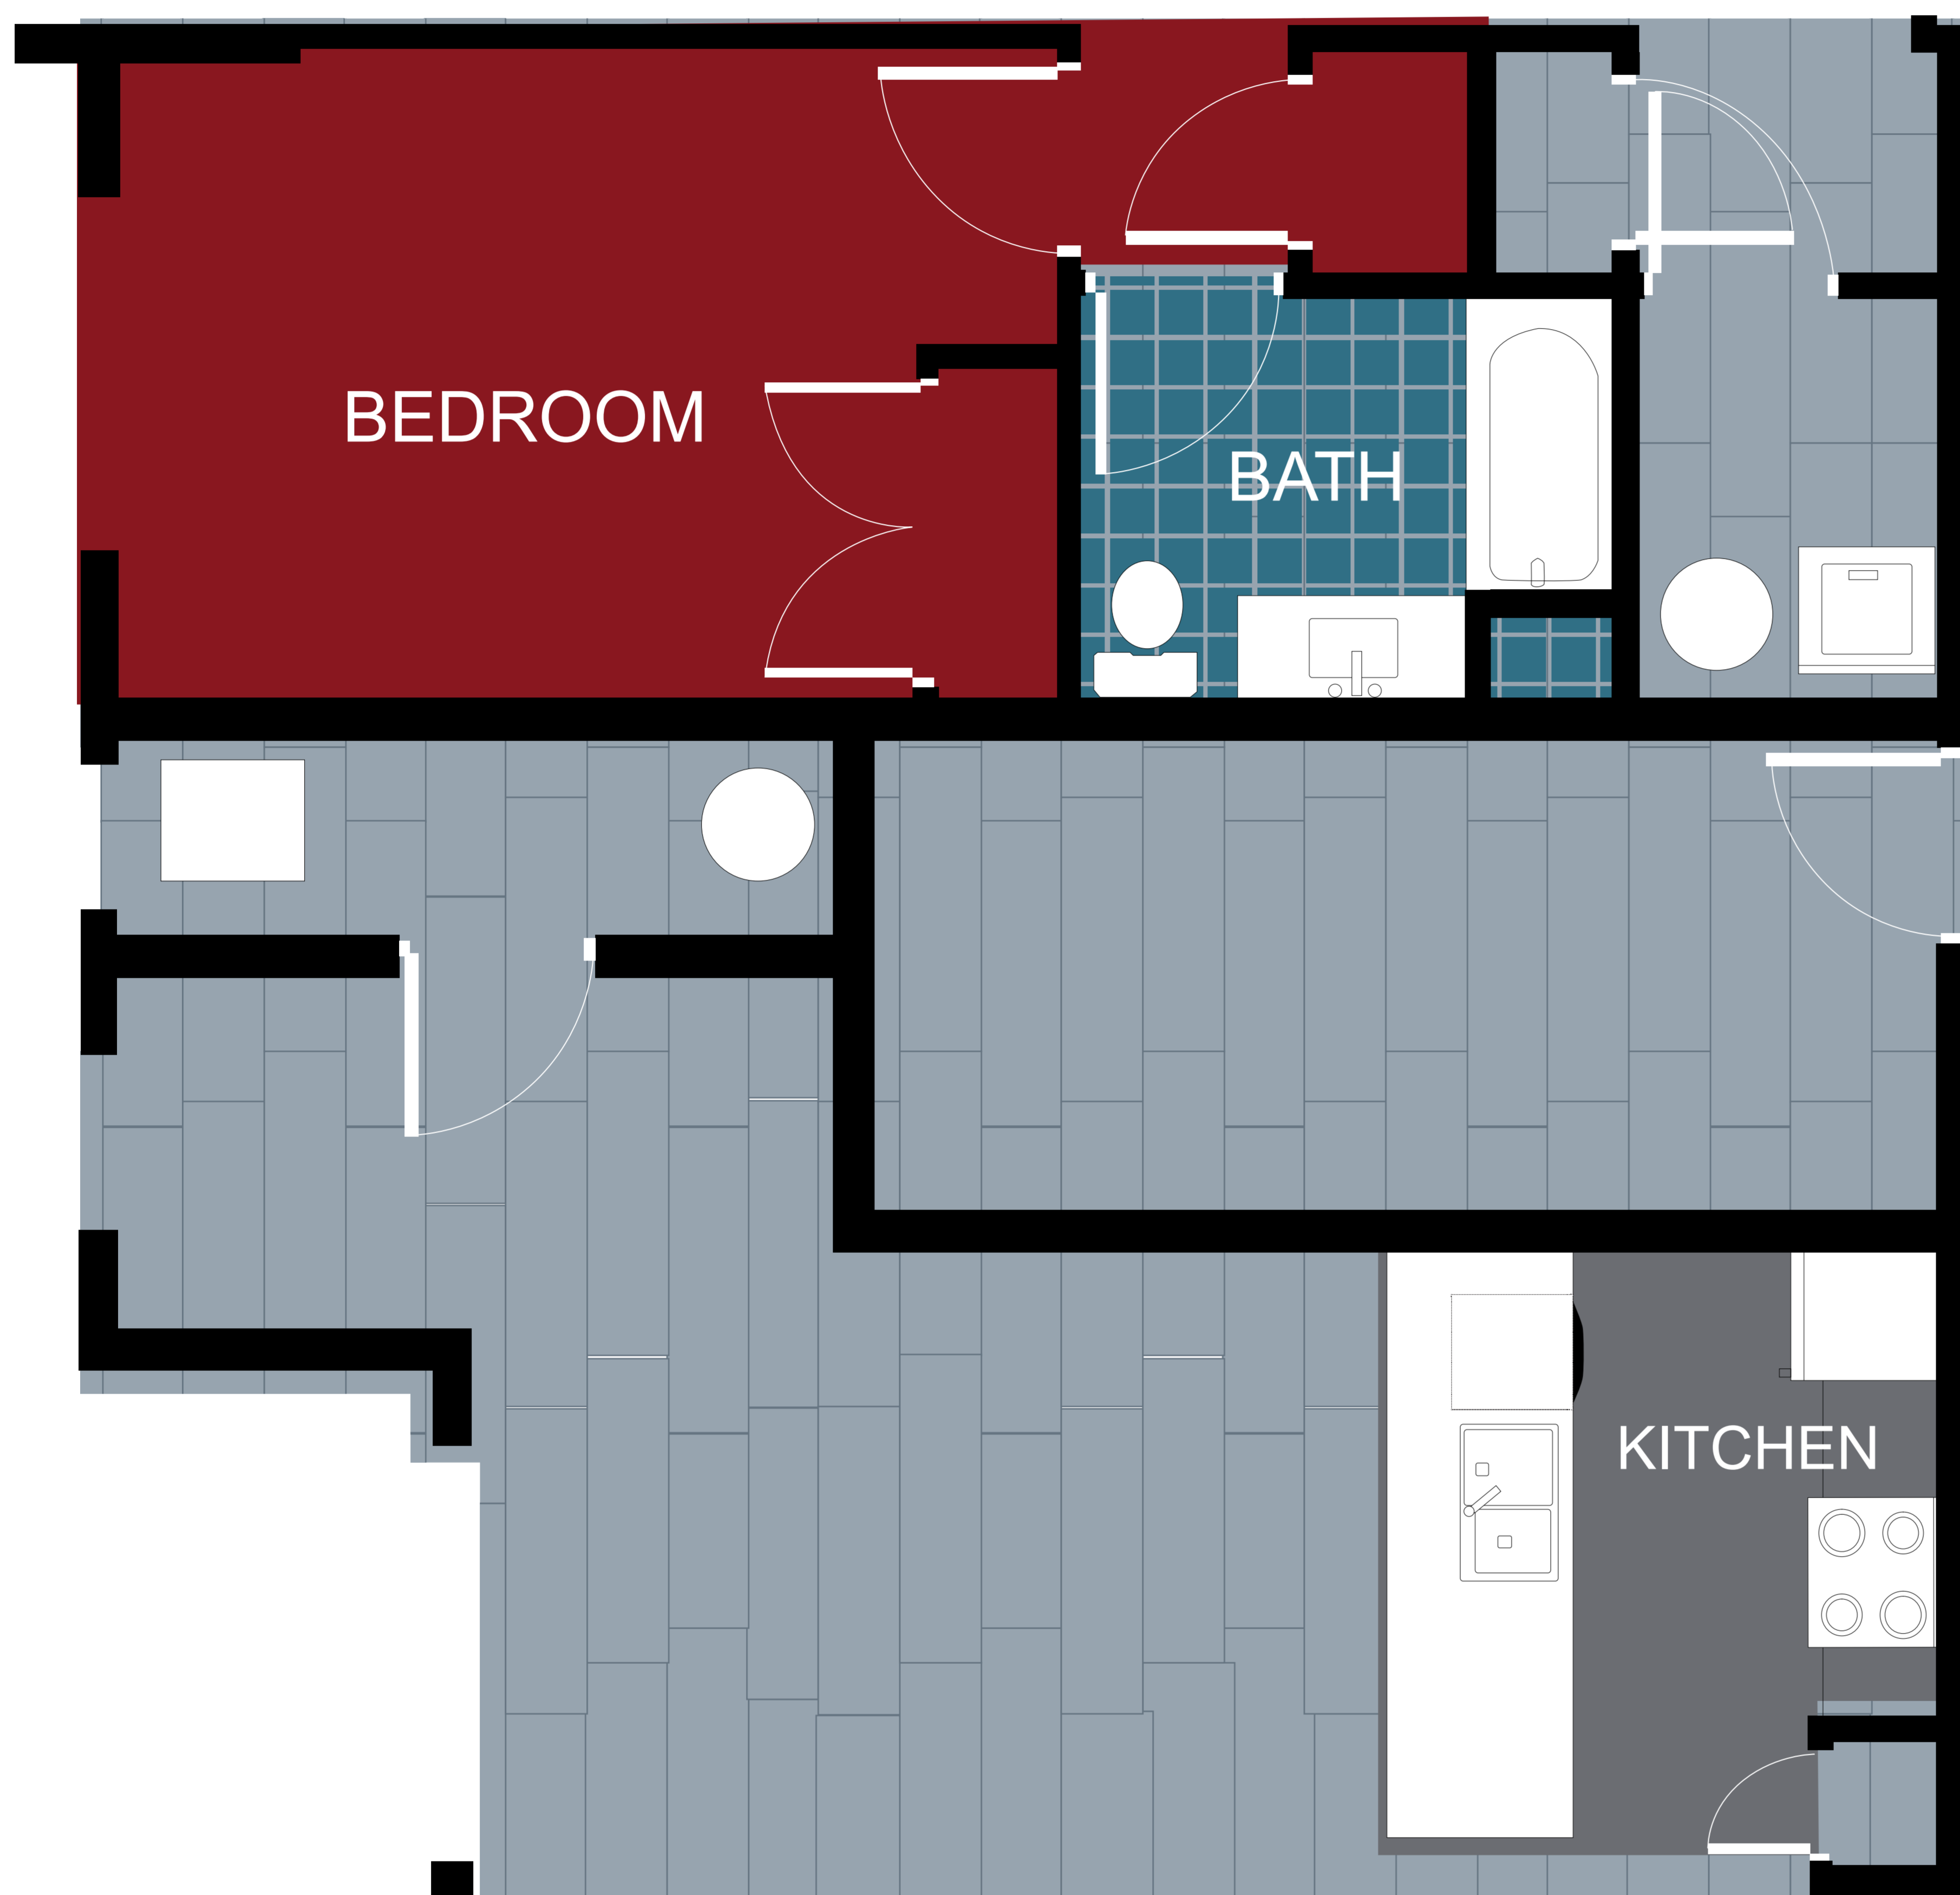

APT: 526

DIMENSIONS

- Bedroom
N/a
- Living Area
14x15
- Balcony
N/a
- Total Area
750sq.ft

Station House Somerville
44 Veterans Memorial Drive
Somerville, NJ 08876
Phone: 908-879-2000
www.dgmpropertiesnj.com