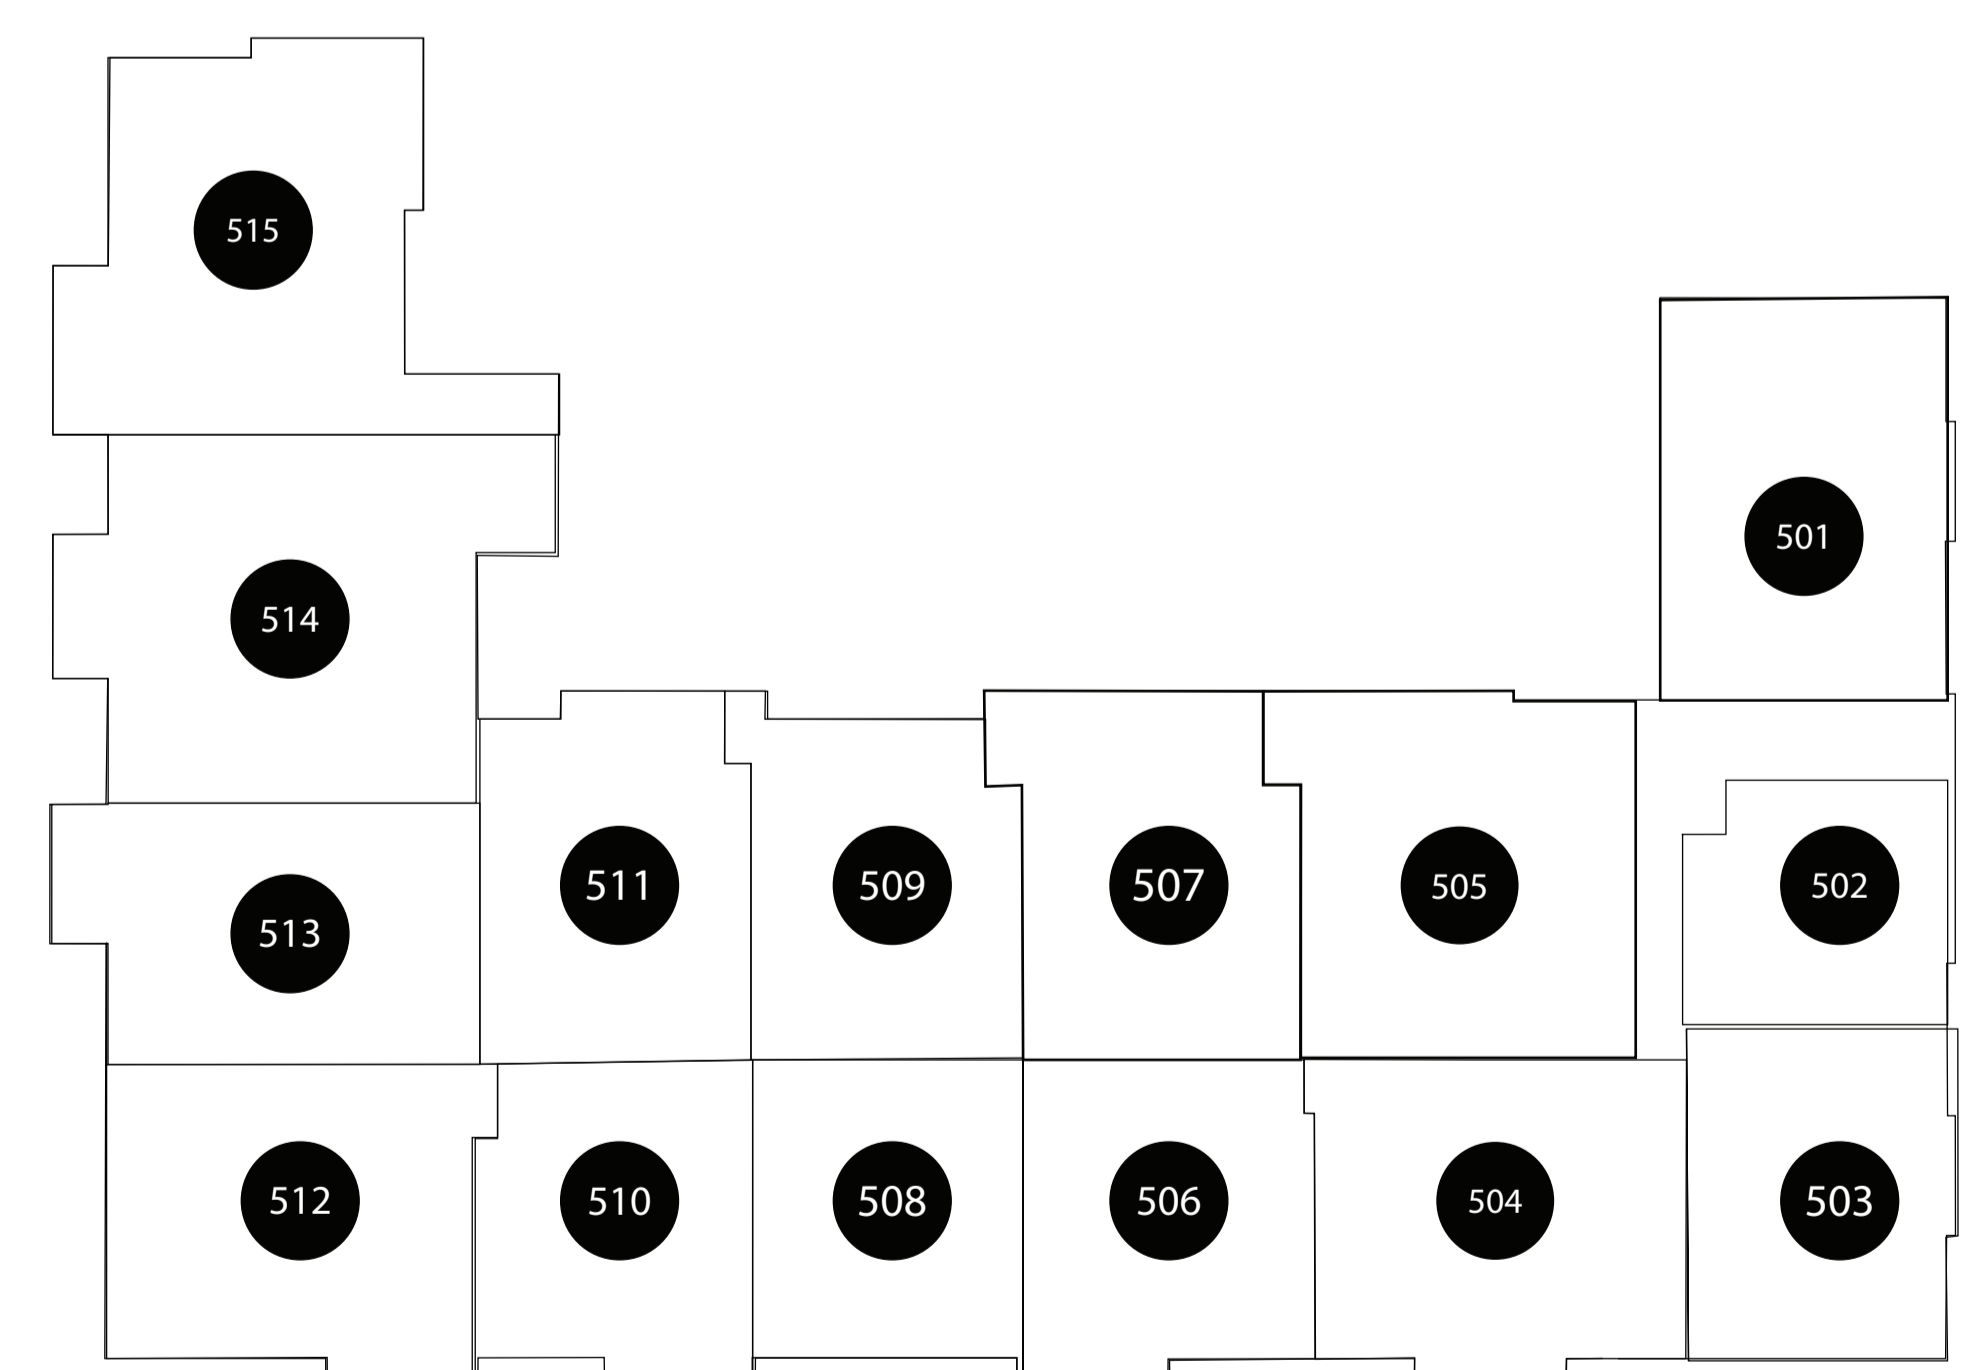

# APT: 527

DIMENSIONS	
● Bedroom	11x17
● 2nd Bedroom	11x13
● Living Area	15x17
● Balcony	90sq.ft
● Total Area	1199sq.ft

Station House Somerville  
44 Veterans Memorial Drive  
Somerville, NJ 08876  
Phone: 908-879-2000  
[www.dgmpropertiesnj.com](http://www.dgmpropertiesnj.com)