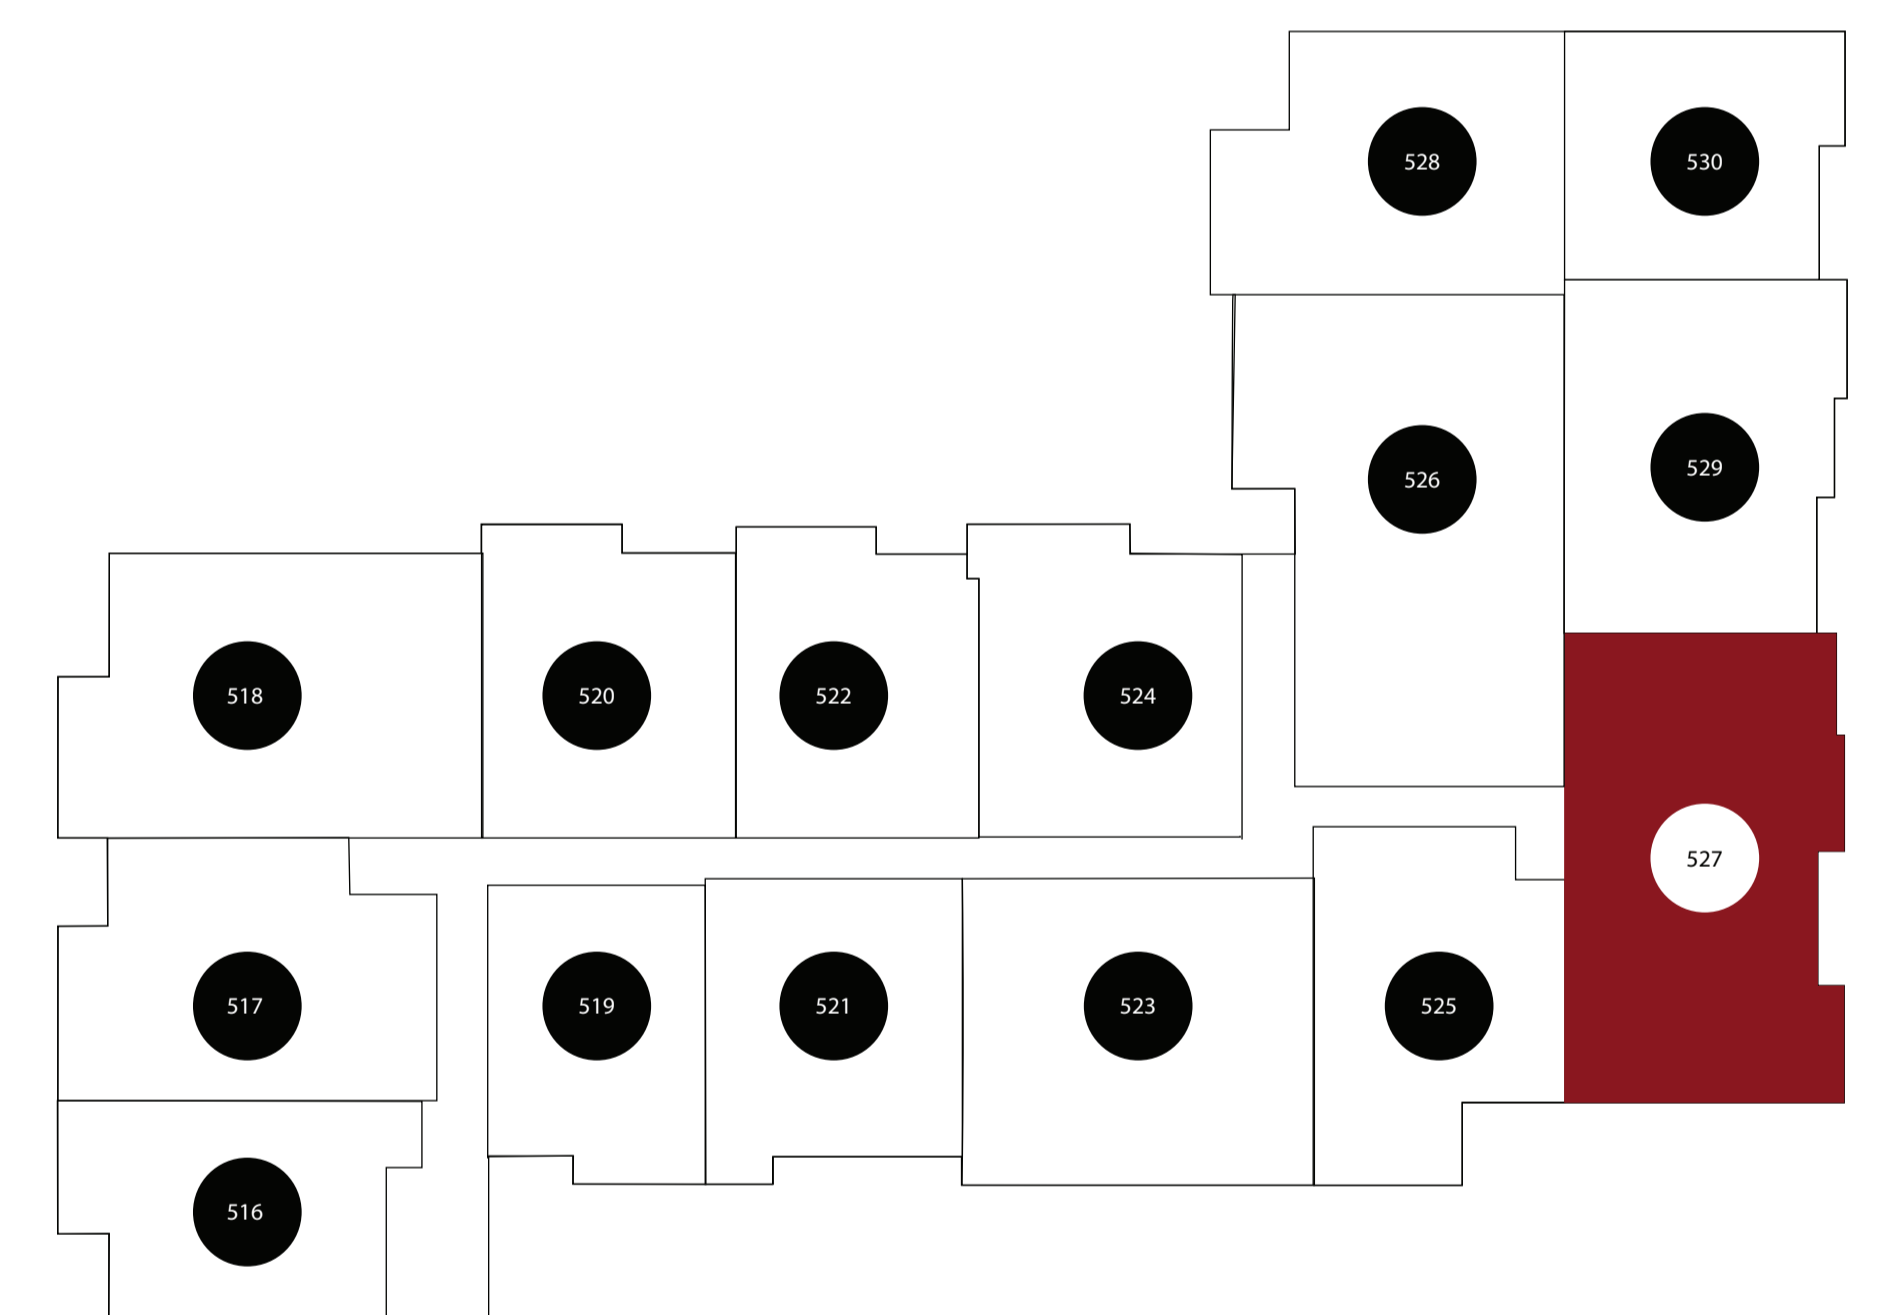

# APT: 527

DIMENSIONS	
● Bedroom	11x17
● 2nd Bedroom	11x13
● Living Area	15x17
● Balcony	90sq.ft
● Total Area	1199sq.ft

Station House Somerville  
44 Veterans Memorial Drive  
Somerville, NJ 08876  
Phone: 908-879-2000  
[www.dgmpropertiesnj.com](http://www.dgmpropertiesnj.com)