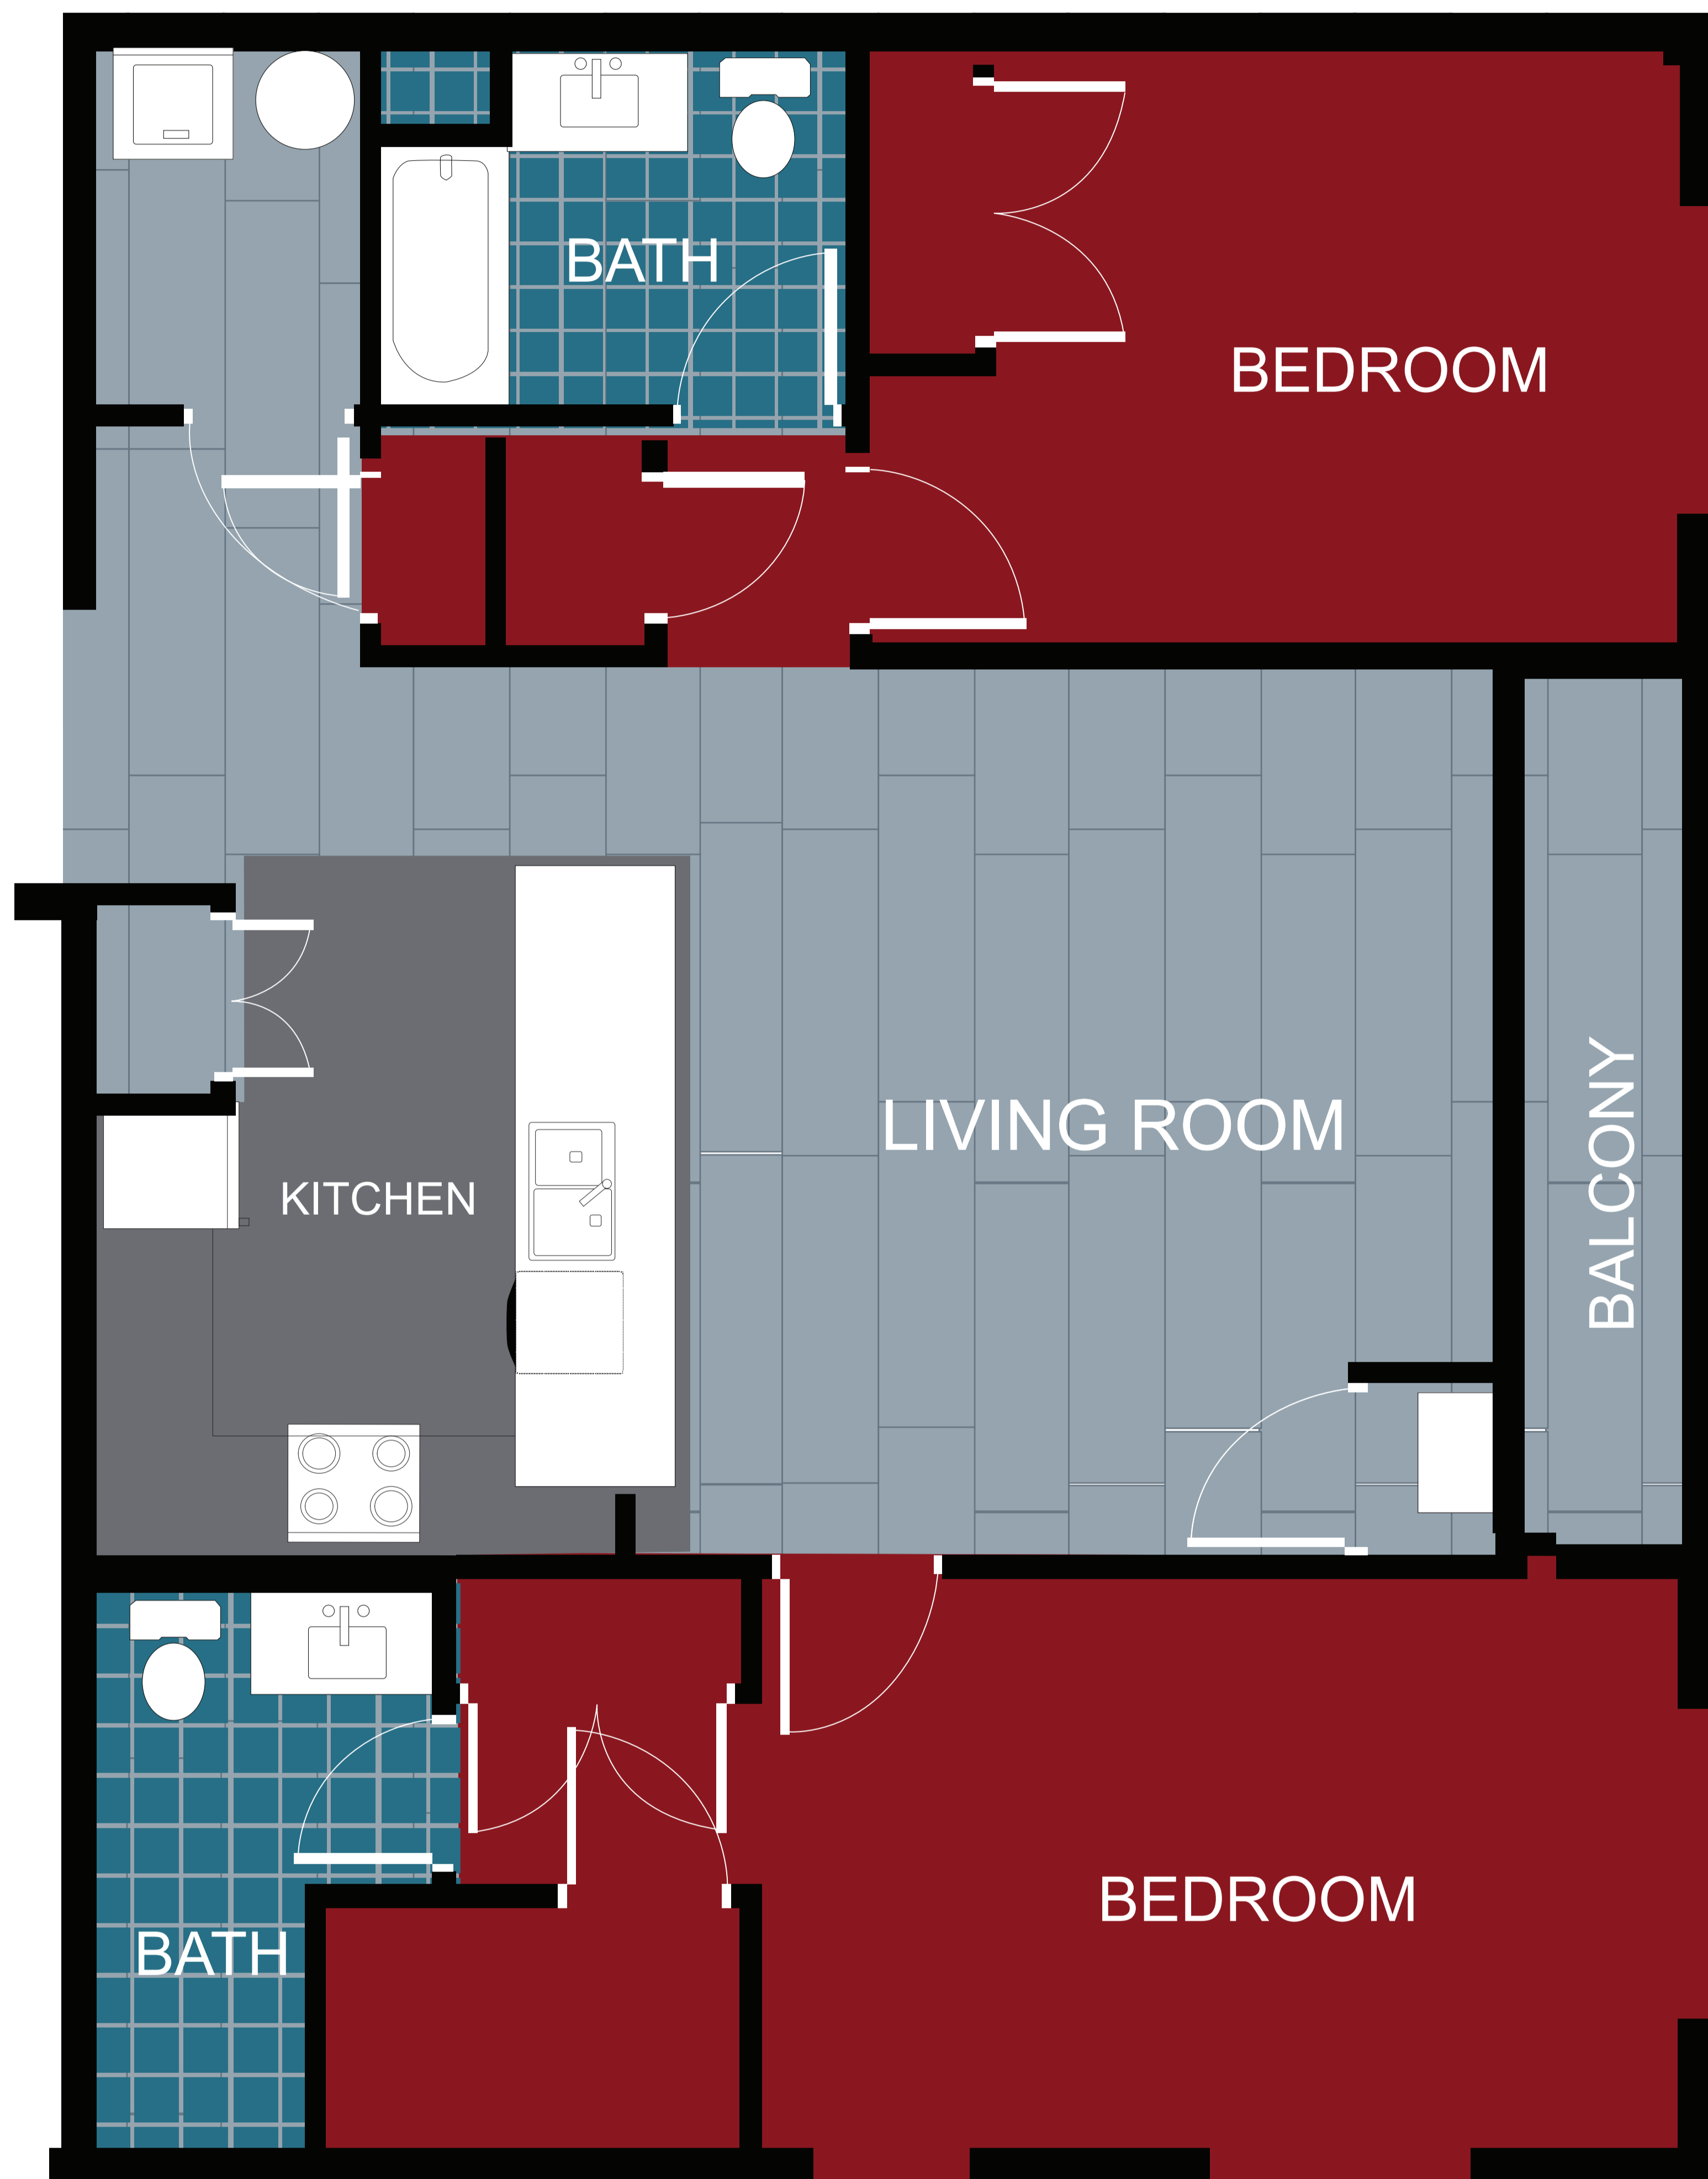

# APT: 527

DIMENSIONS	
● Bedroom	11x17
● 2nd Bedroom	11x13
● Living Area	15x17
● Balcony	90sq.ft
● Total Area	1199sq.ft

Station House Somerville  
44 Veterans Memorial Drive  
Somerville, NJ 08876  
Phone: 908-879-2000  
[www.dgmpropertiesnj.com](http://www.dgmpropertiesnj.com)