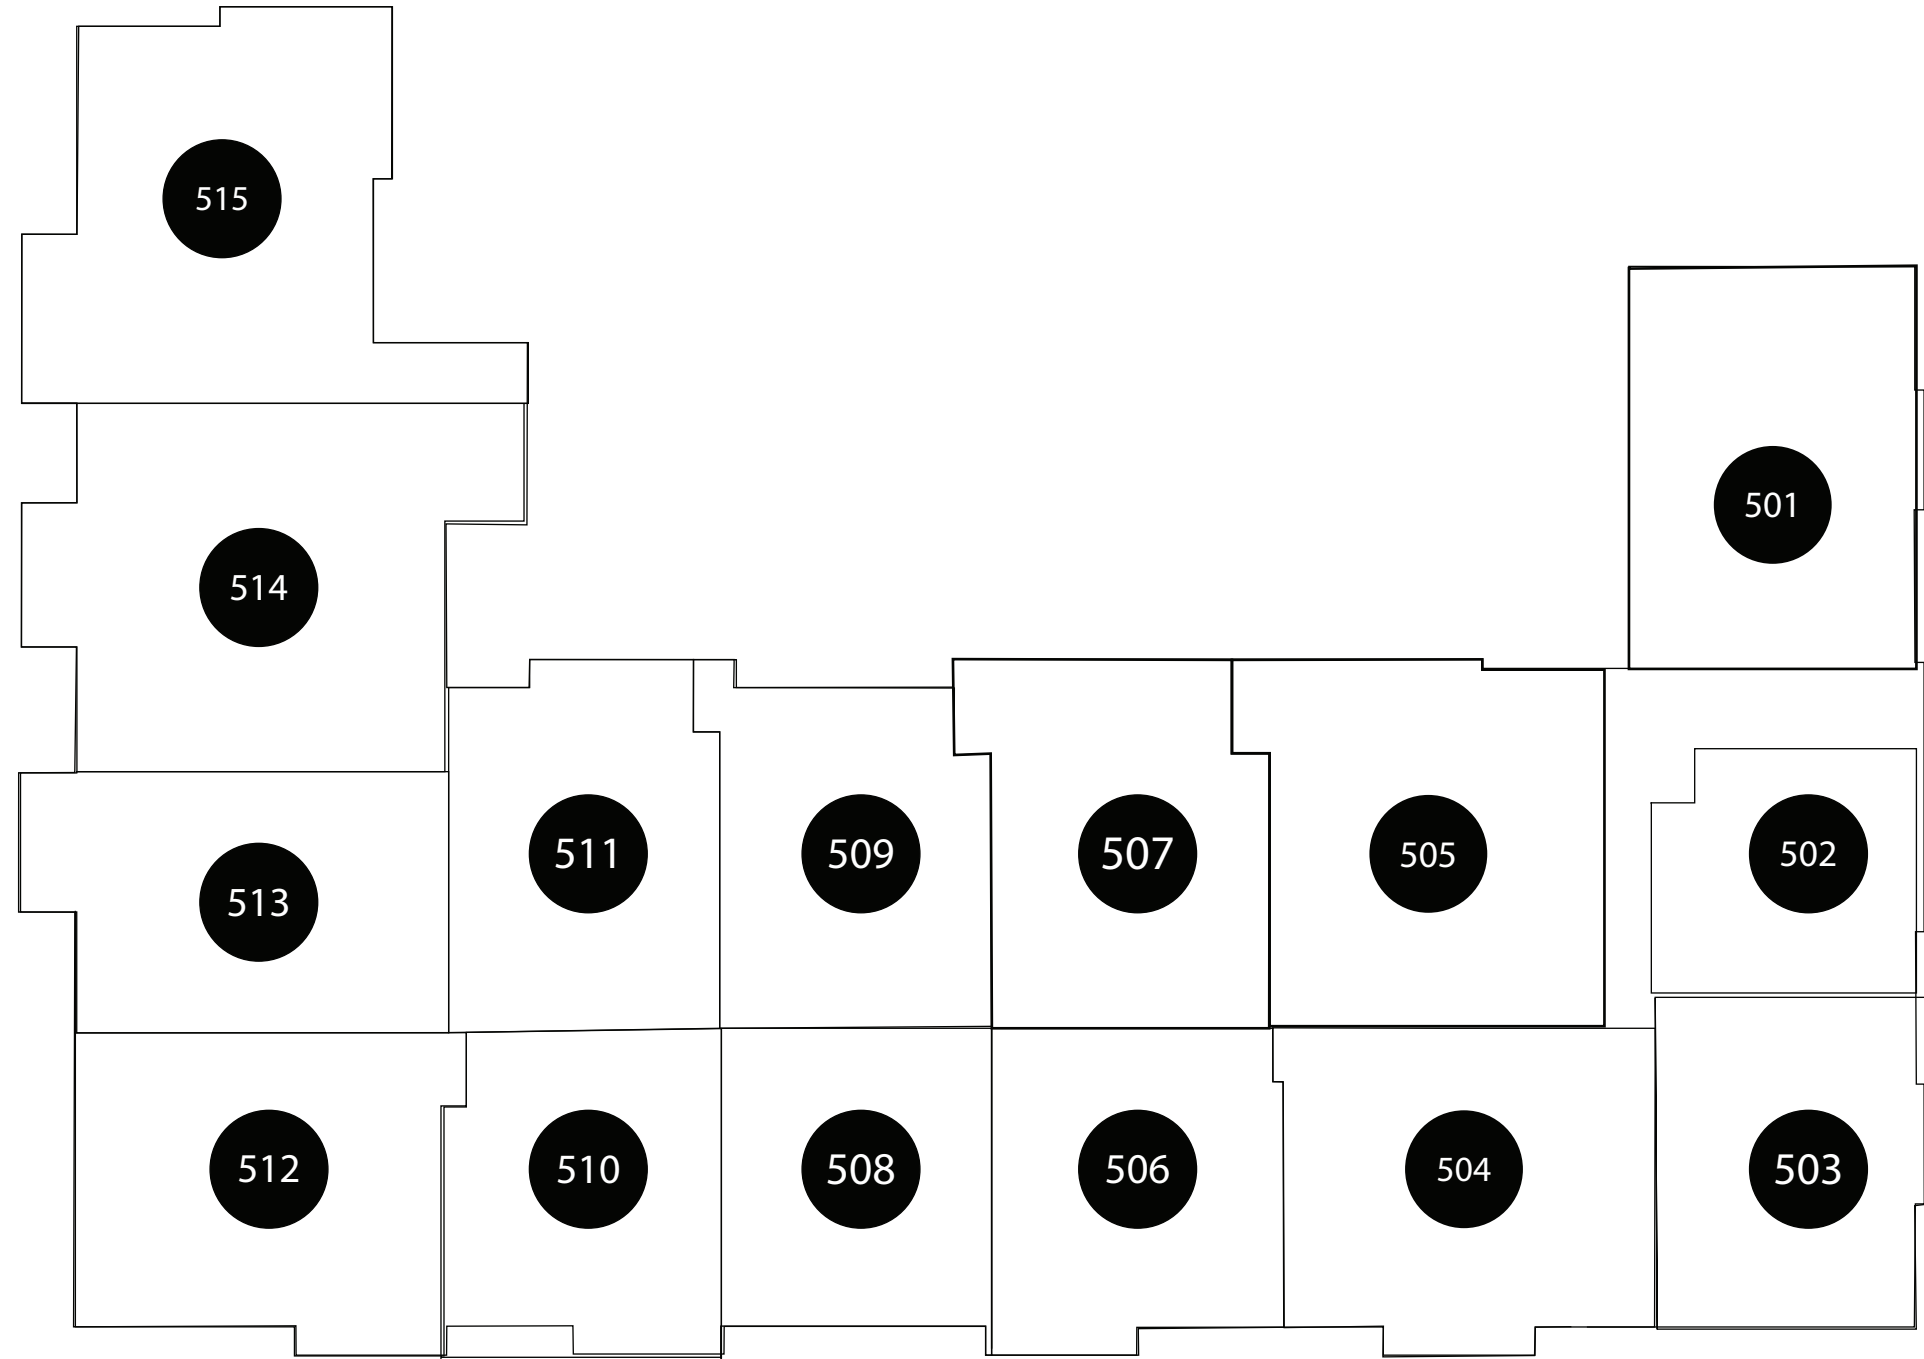

APT: 528

DIMENSIONS	
●	Bedroom 18x12
●	Bedroom 14x11
●	Living Area 18x16
●	Balcony 90sq.ft
●	Total Area 1258sq.ft

Station House Somerville
 44 Veterans Memorial Drive
 Somerville, NJ 08876
 Phone: 908-879-2000
www.dgmpropertiesnj.com

DISCLAIMER: Floor plans are for marketing/illustrative purposes only and are not to scale. Actual square footage, dimensions and features may vary.