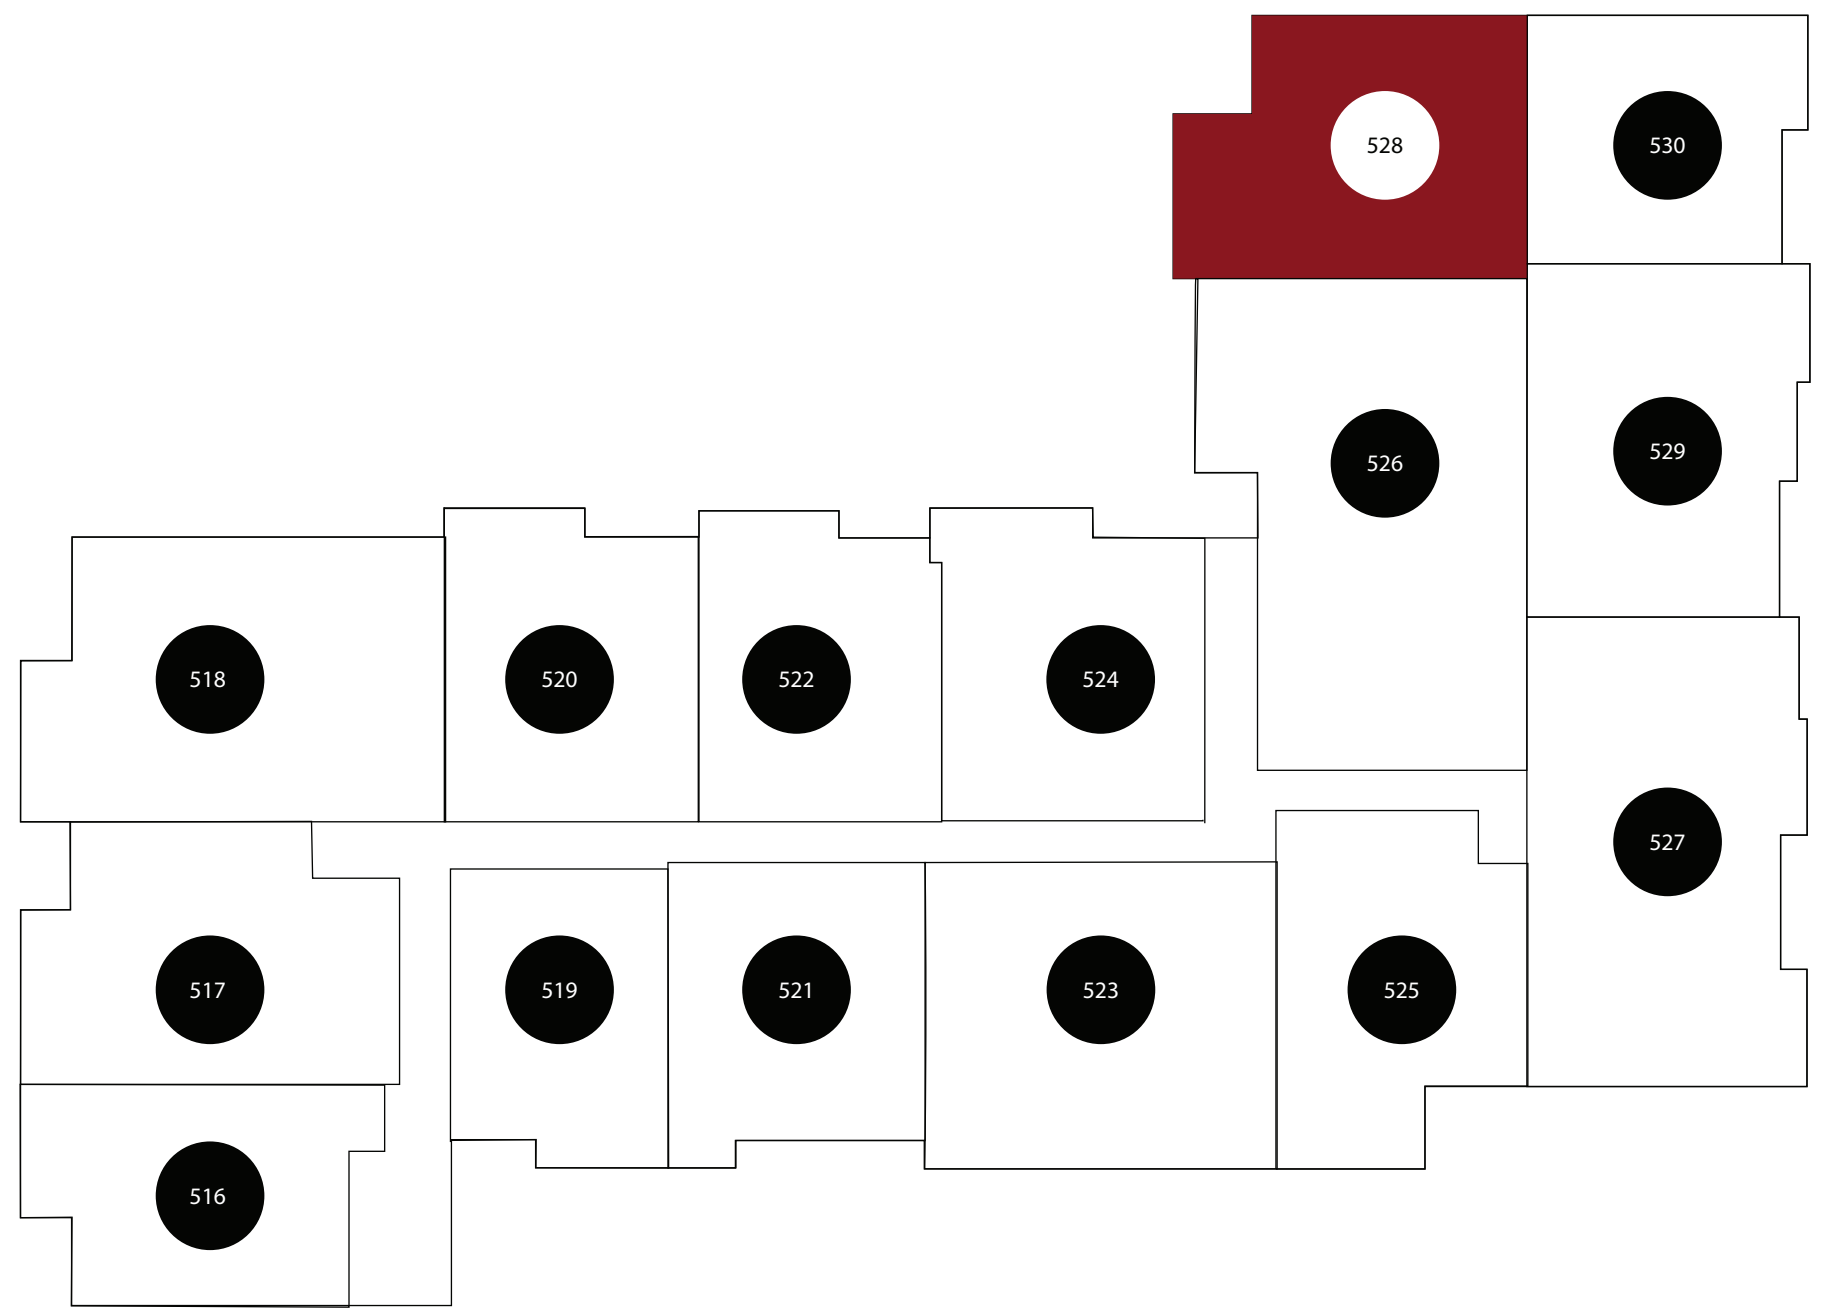

APT: 528

DIMENSIONS	
●	Bedroom 18x12
●	Bedroom 14x11
●	Living Area 18x16
●	Balcony 90sq.ft
●	Total Area 1258sq.ft

Station House Somerville
 44 Veterans Memorial Drive
 Somerville, NJ 08876
 Phone: 908-879-2000
www.dgmpropertiesnj.com

DISCLAIMER: Floor plans are for marketing/illustrative purposes only and are not to scale. Actual square footage, dimensions and features may vary.