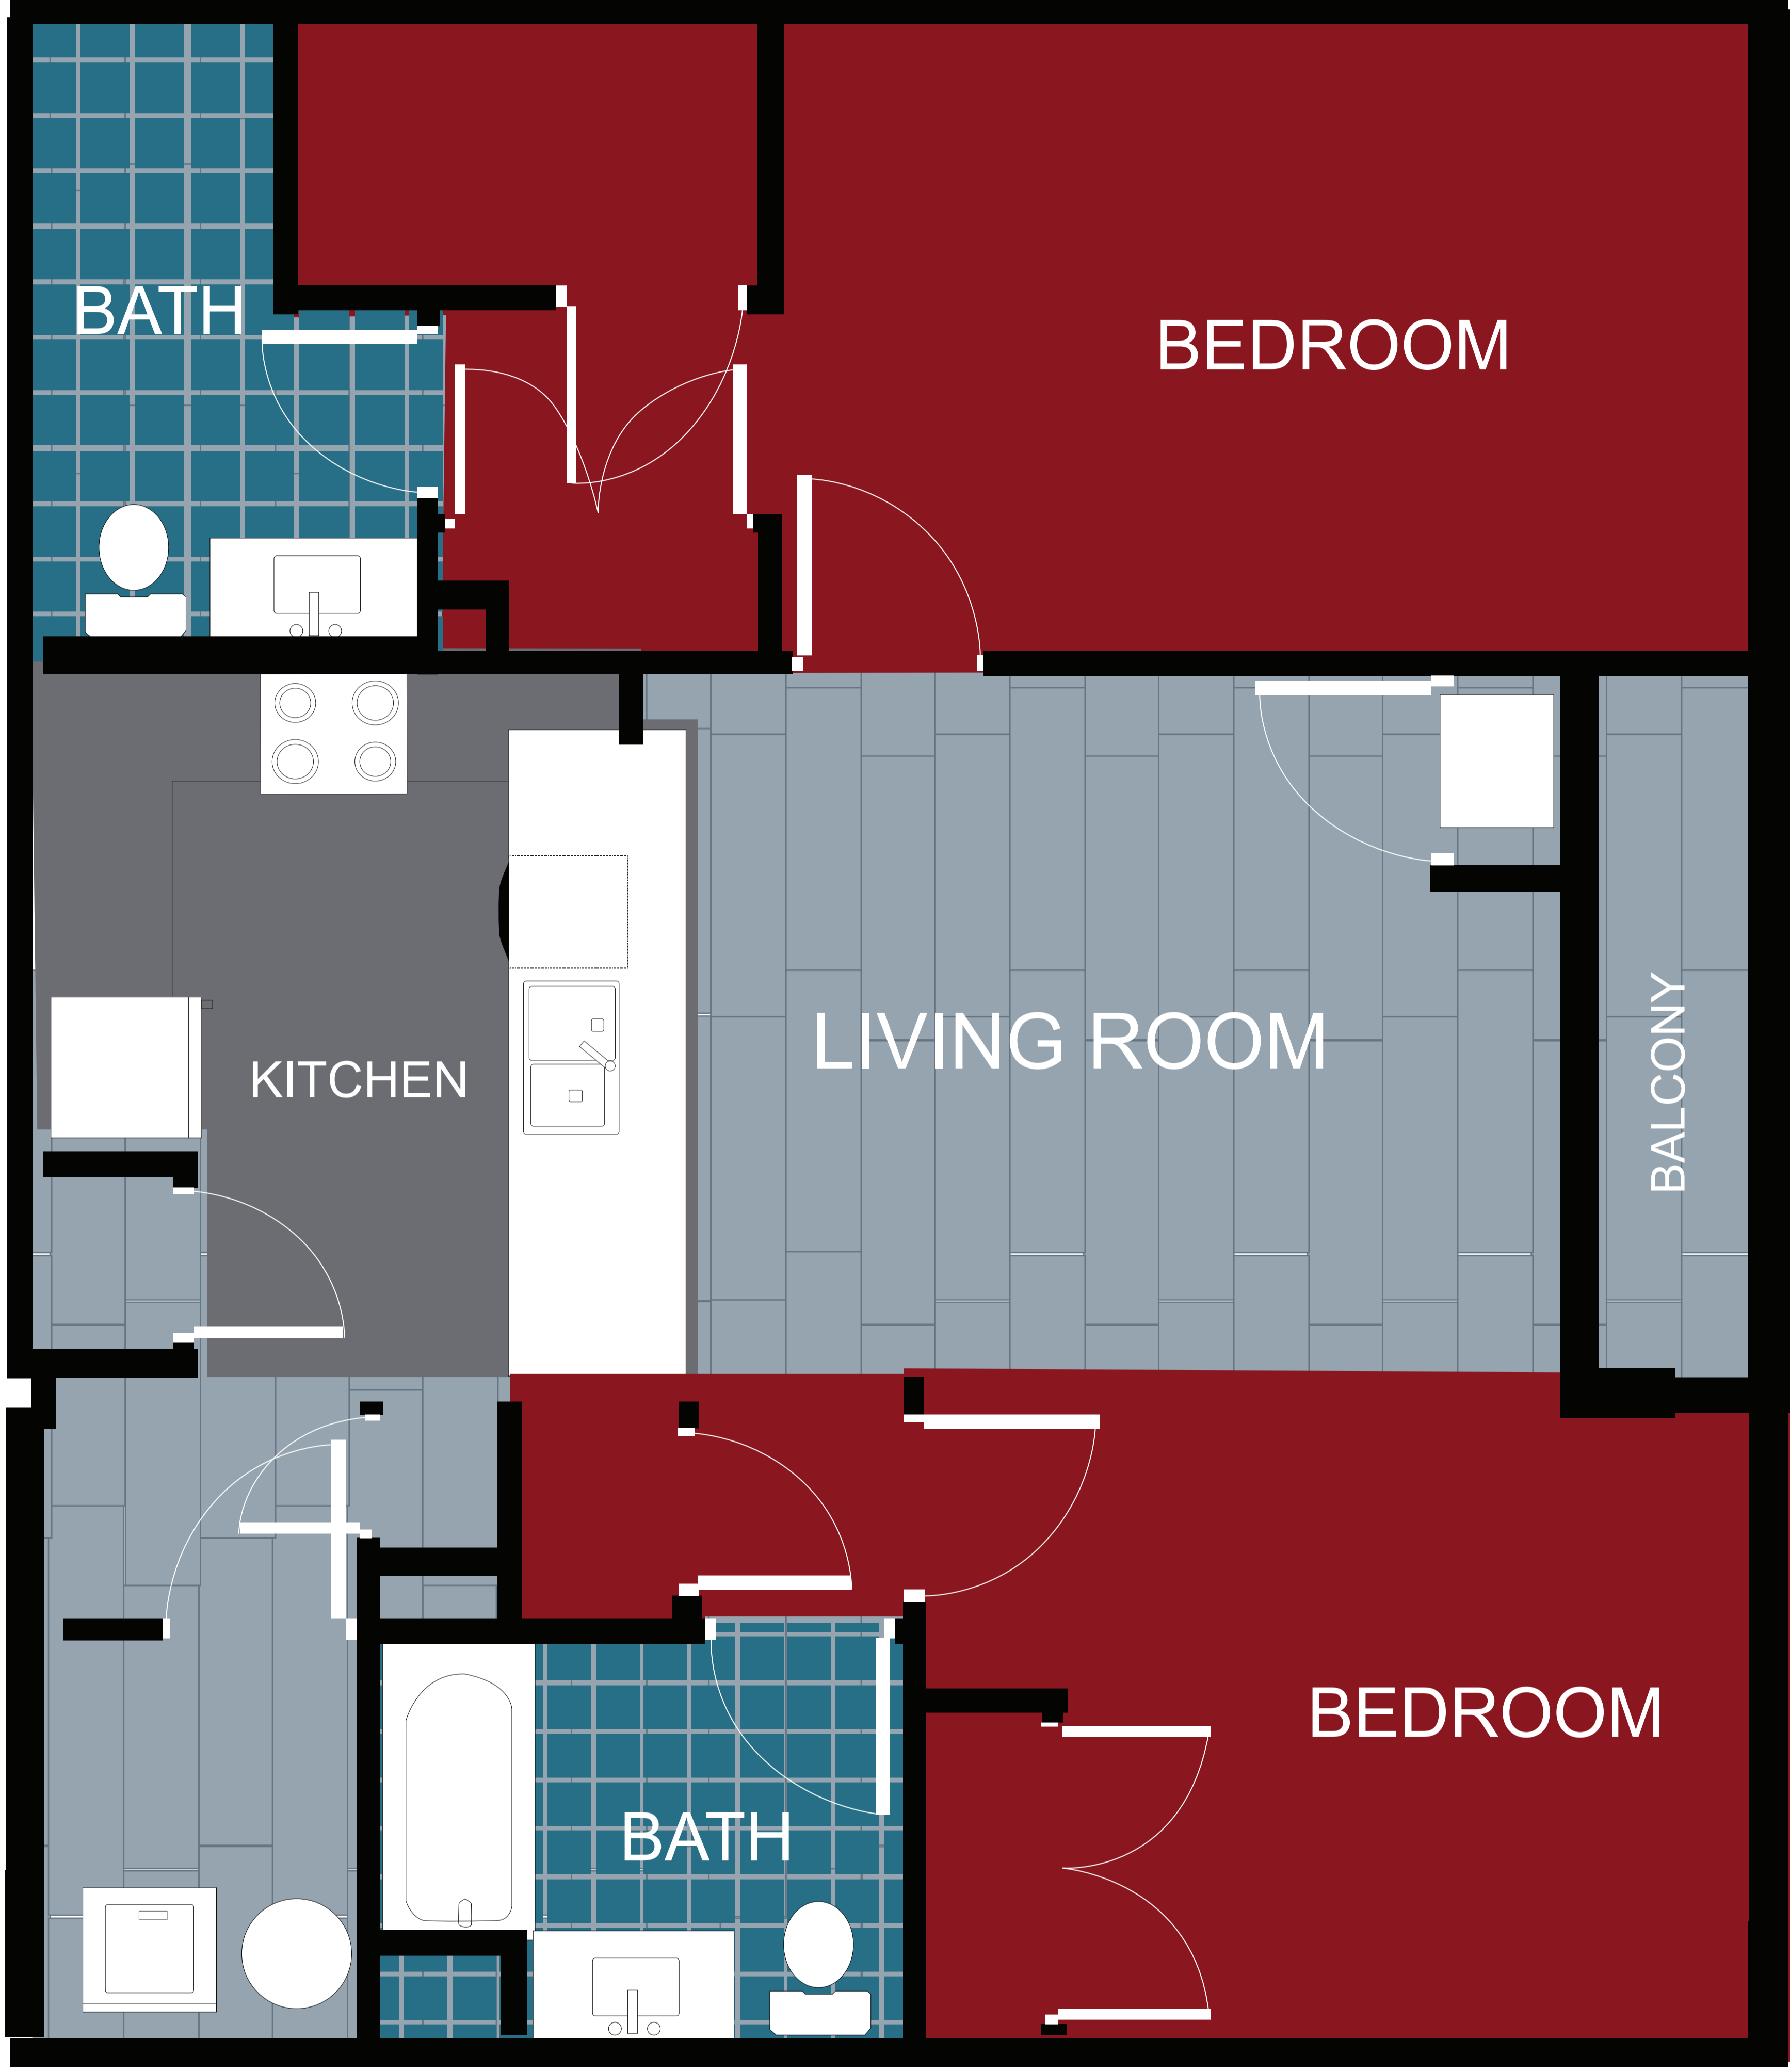

# APT: 529

DIMENSIONS	
●	Bedroom 11x18
●	2nd Bedroom 13x11
●	Living Area 14x17
●	Balcony 90sq.ft
●	Total Area 1163sq.ft

Station House Somerville  
 44 Veterans Memorial Drive  
 Somerville, NJ 08876  
 Phone: 908-879-2000  
[www.dgmpropertiesnj.com](http://www.dgmpropertiesnj.com)

DISCLAIMER: Floor plans are for marketing/illustrative purposes only and are not to scale. Actual square footage, dimensions and features may vary.