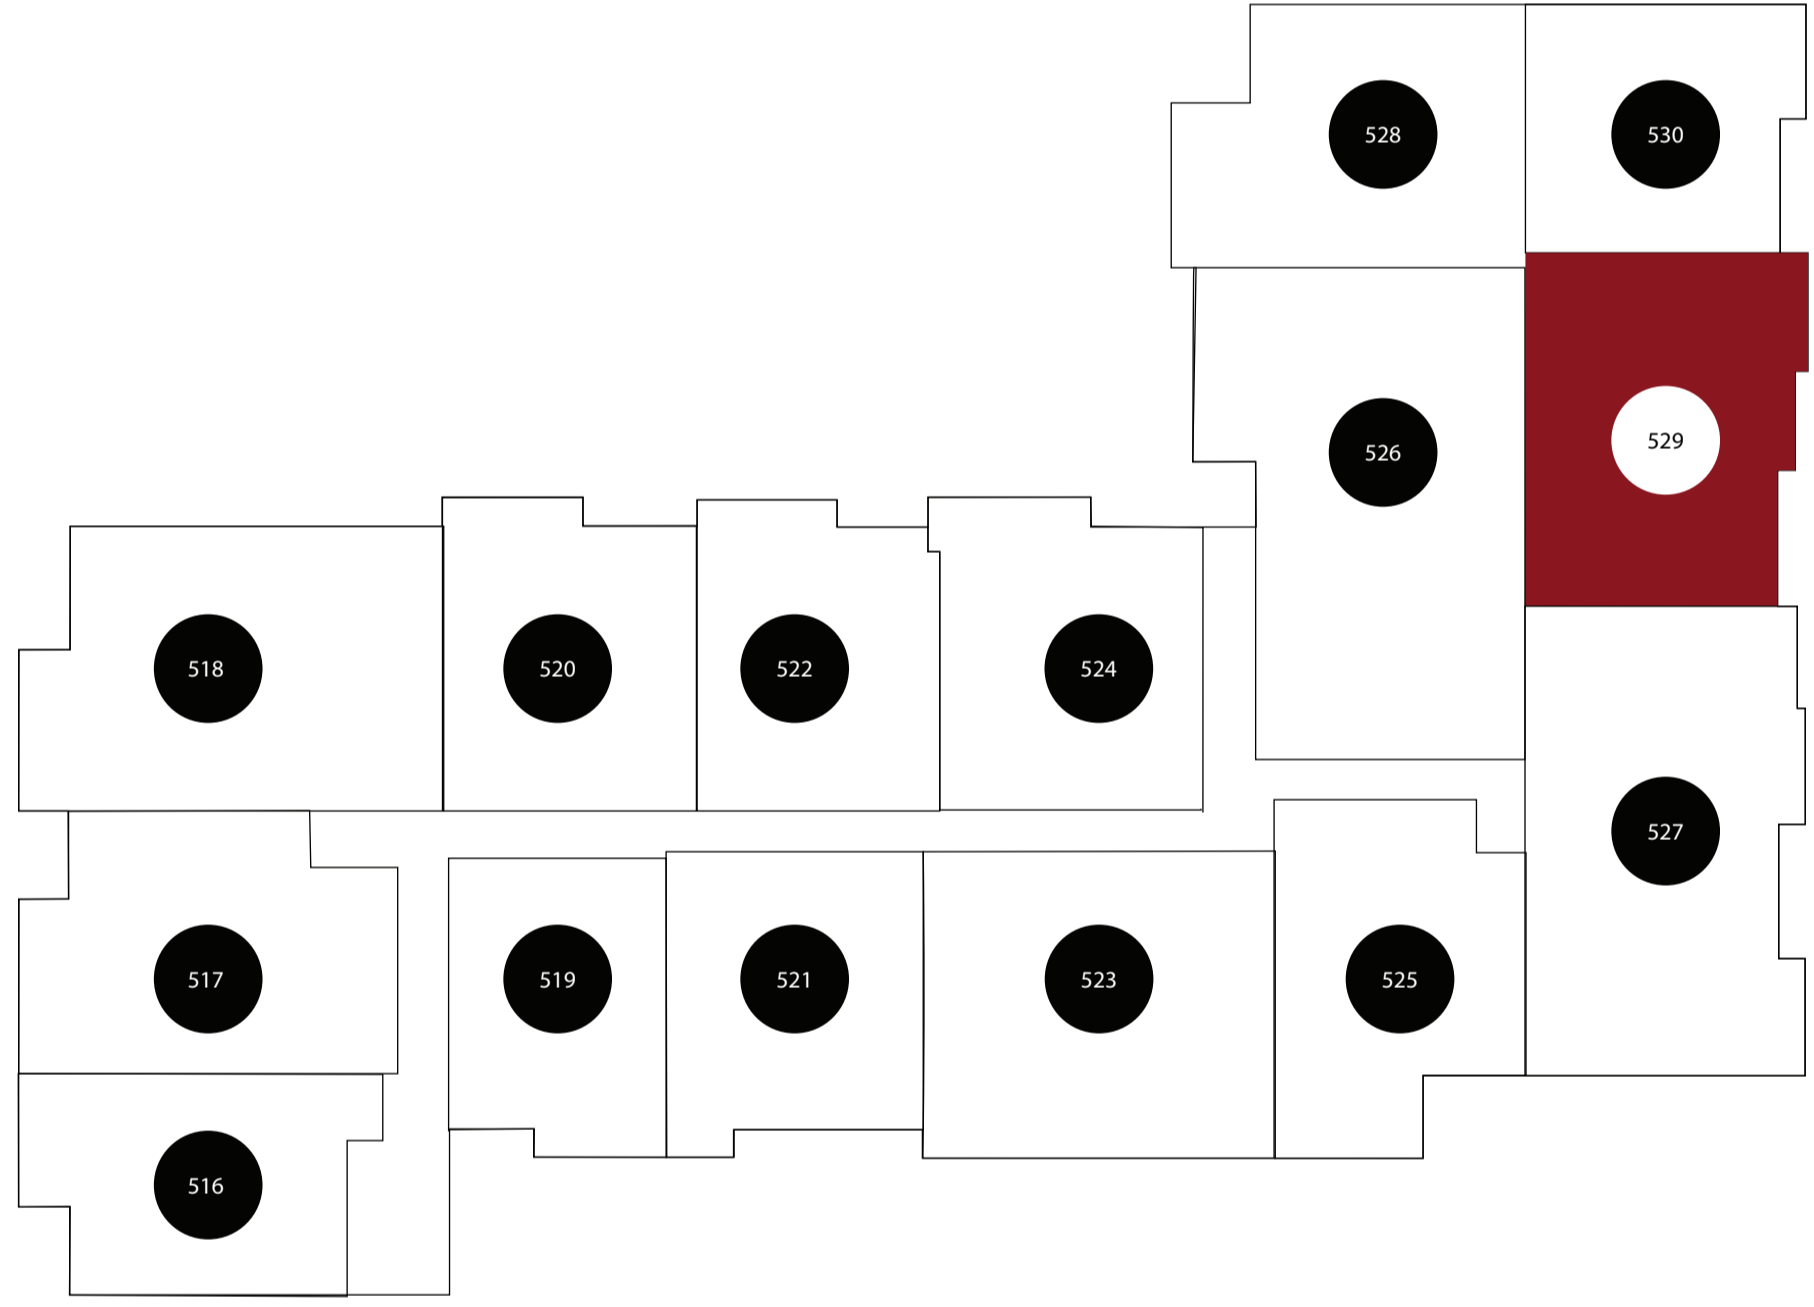

# APT: 529

DIMENSIONS	
●	Bedroom 11x18
●	2nd Bedroom 13x11
●	Living Area 14x17
●	Balcony 90sq.ft
●	Total Area 1163sq.ft

Station House Somerville  
 44 Veterans Memorial Drive  
 Somerville, NJ 08876  
 Phone: 908-879-2000  
[www.dgmpropertiesnj.com](http://www.dgmpropertiesnj.com)

DISCLAIMER: Floor plans are for marketing/illustrative purposes only and are not to scale. Actual square footage, dimensions and features may vary.