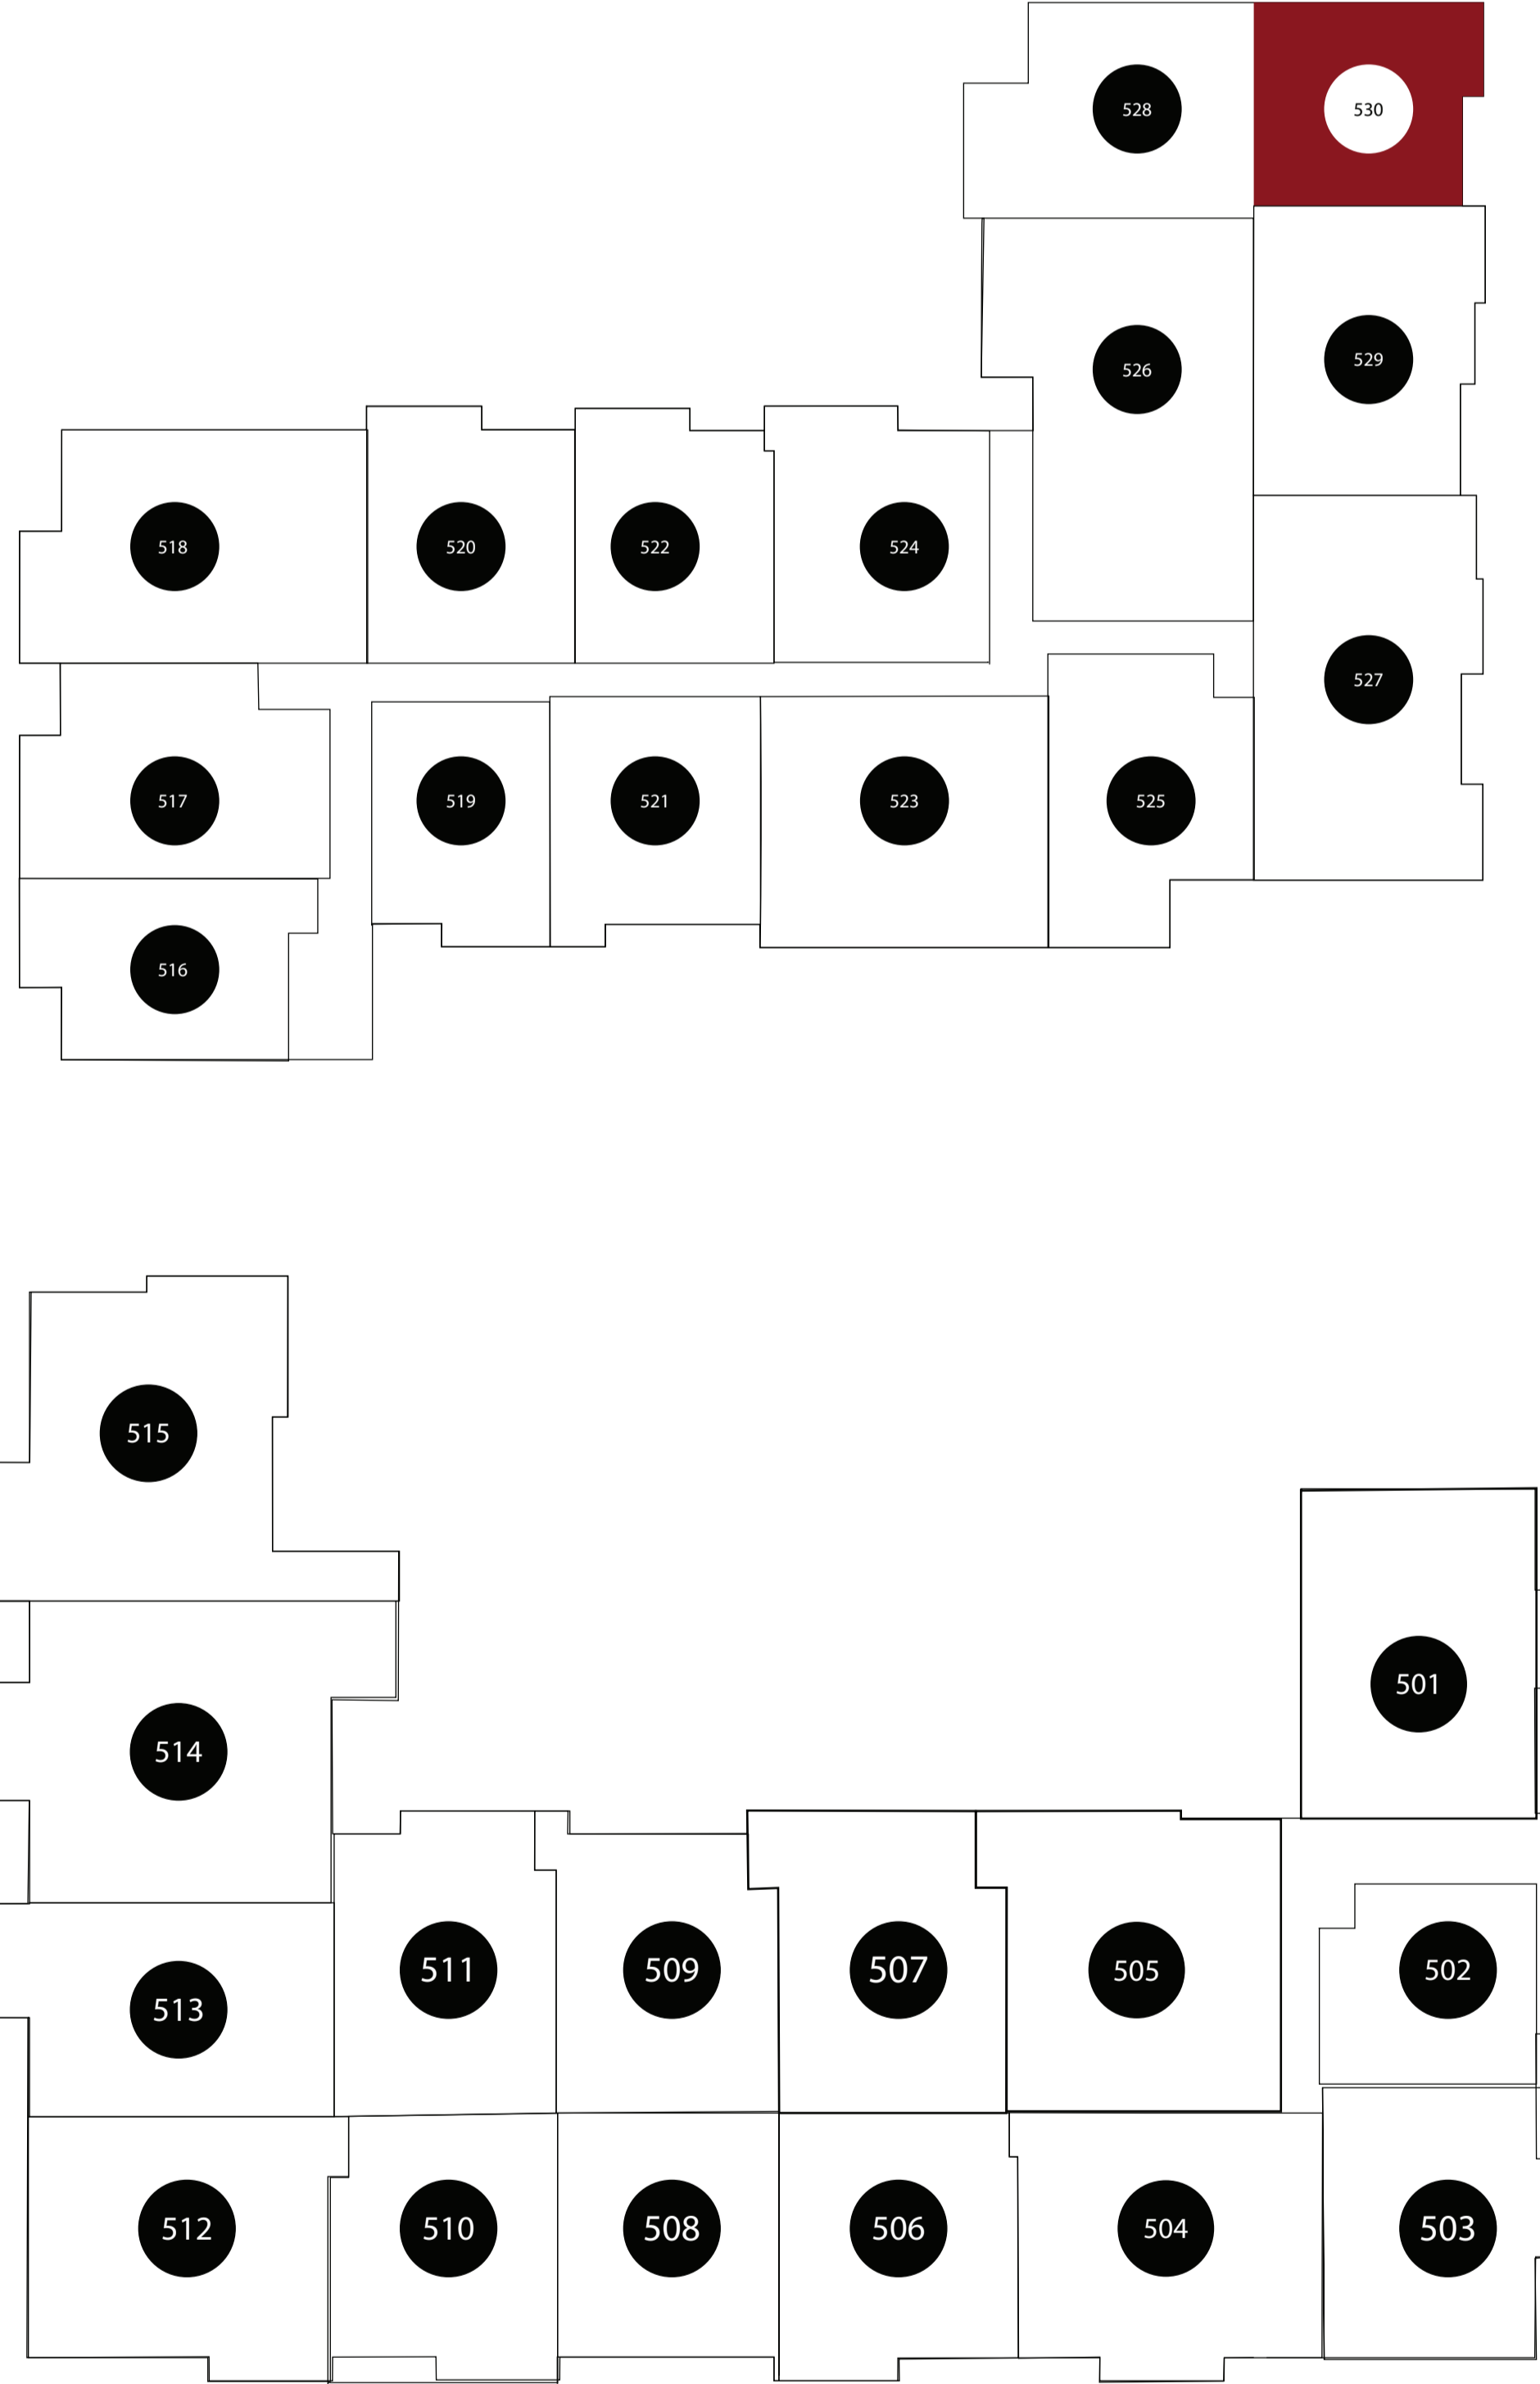

APT: 530

DIMENSIONS

- Bedroom 11x18
- 2nd Bedroom 13x11
- Living Area 14x17
- Balcony 90sq.ft
- Total Area 1163sq.ft

Station House Somerville
 44 Veterans Memorial Drive
 Somerville, NJ 08876
 Phone: 908-879-2000
www.dgmpropertiesnj.com

DISCLAIMER: Floor plans are for marketing/illustrative purposes only and are not to scale. Actual square footage, dimensions and features may vary.