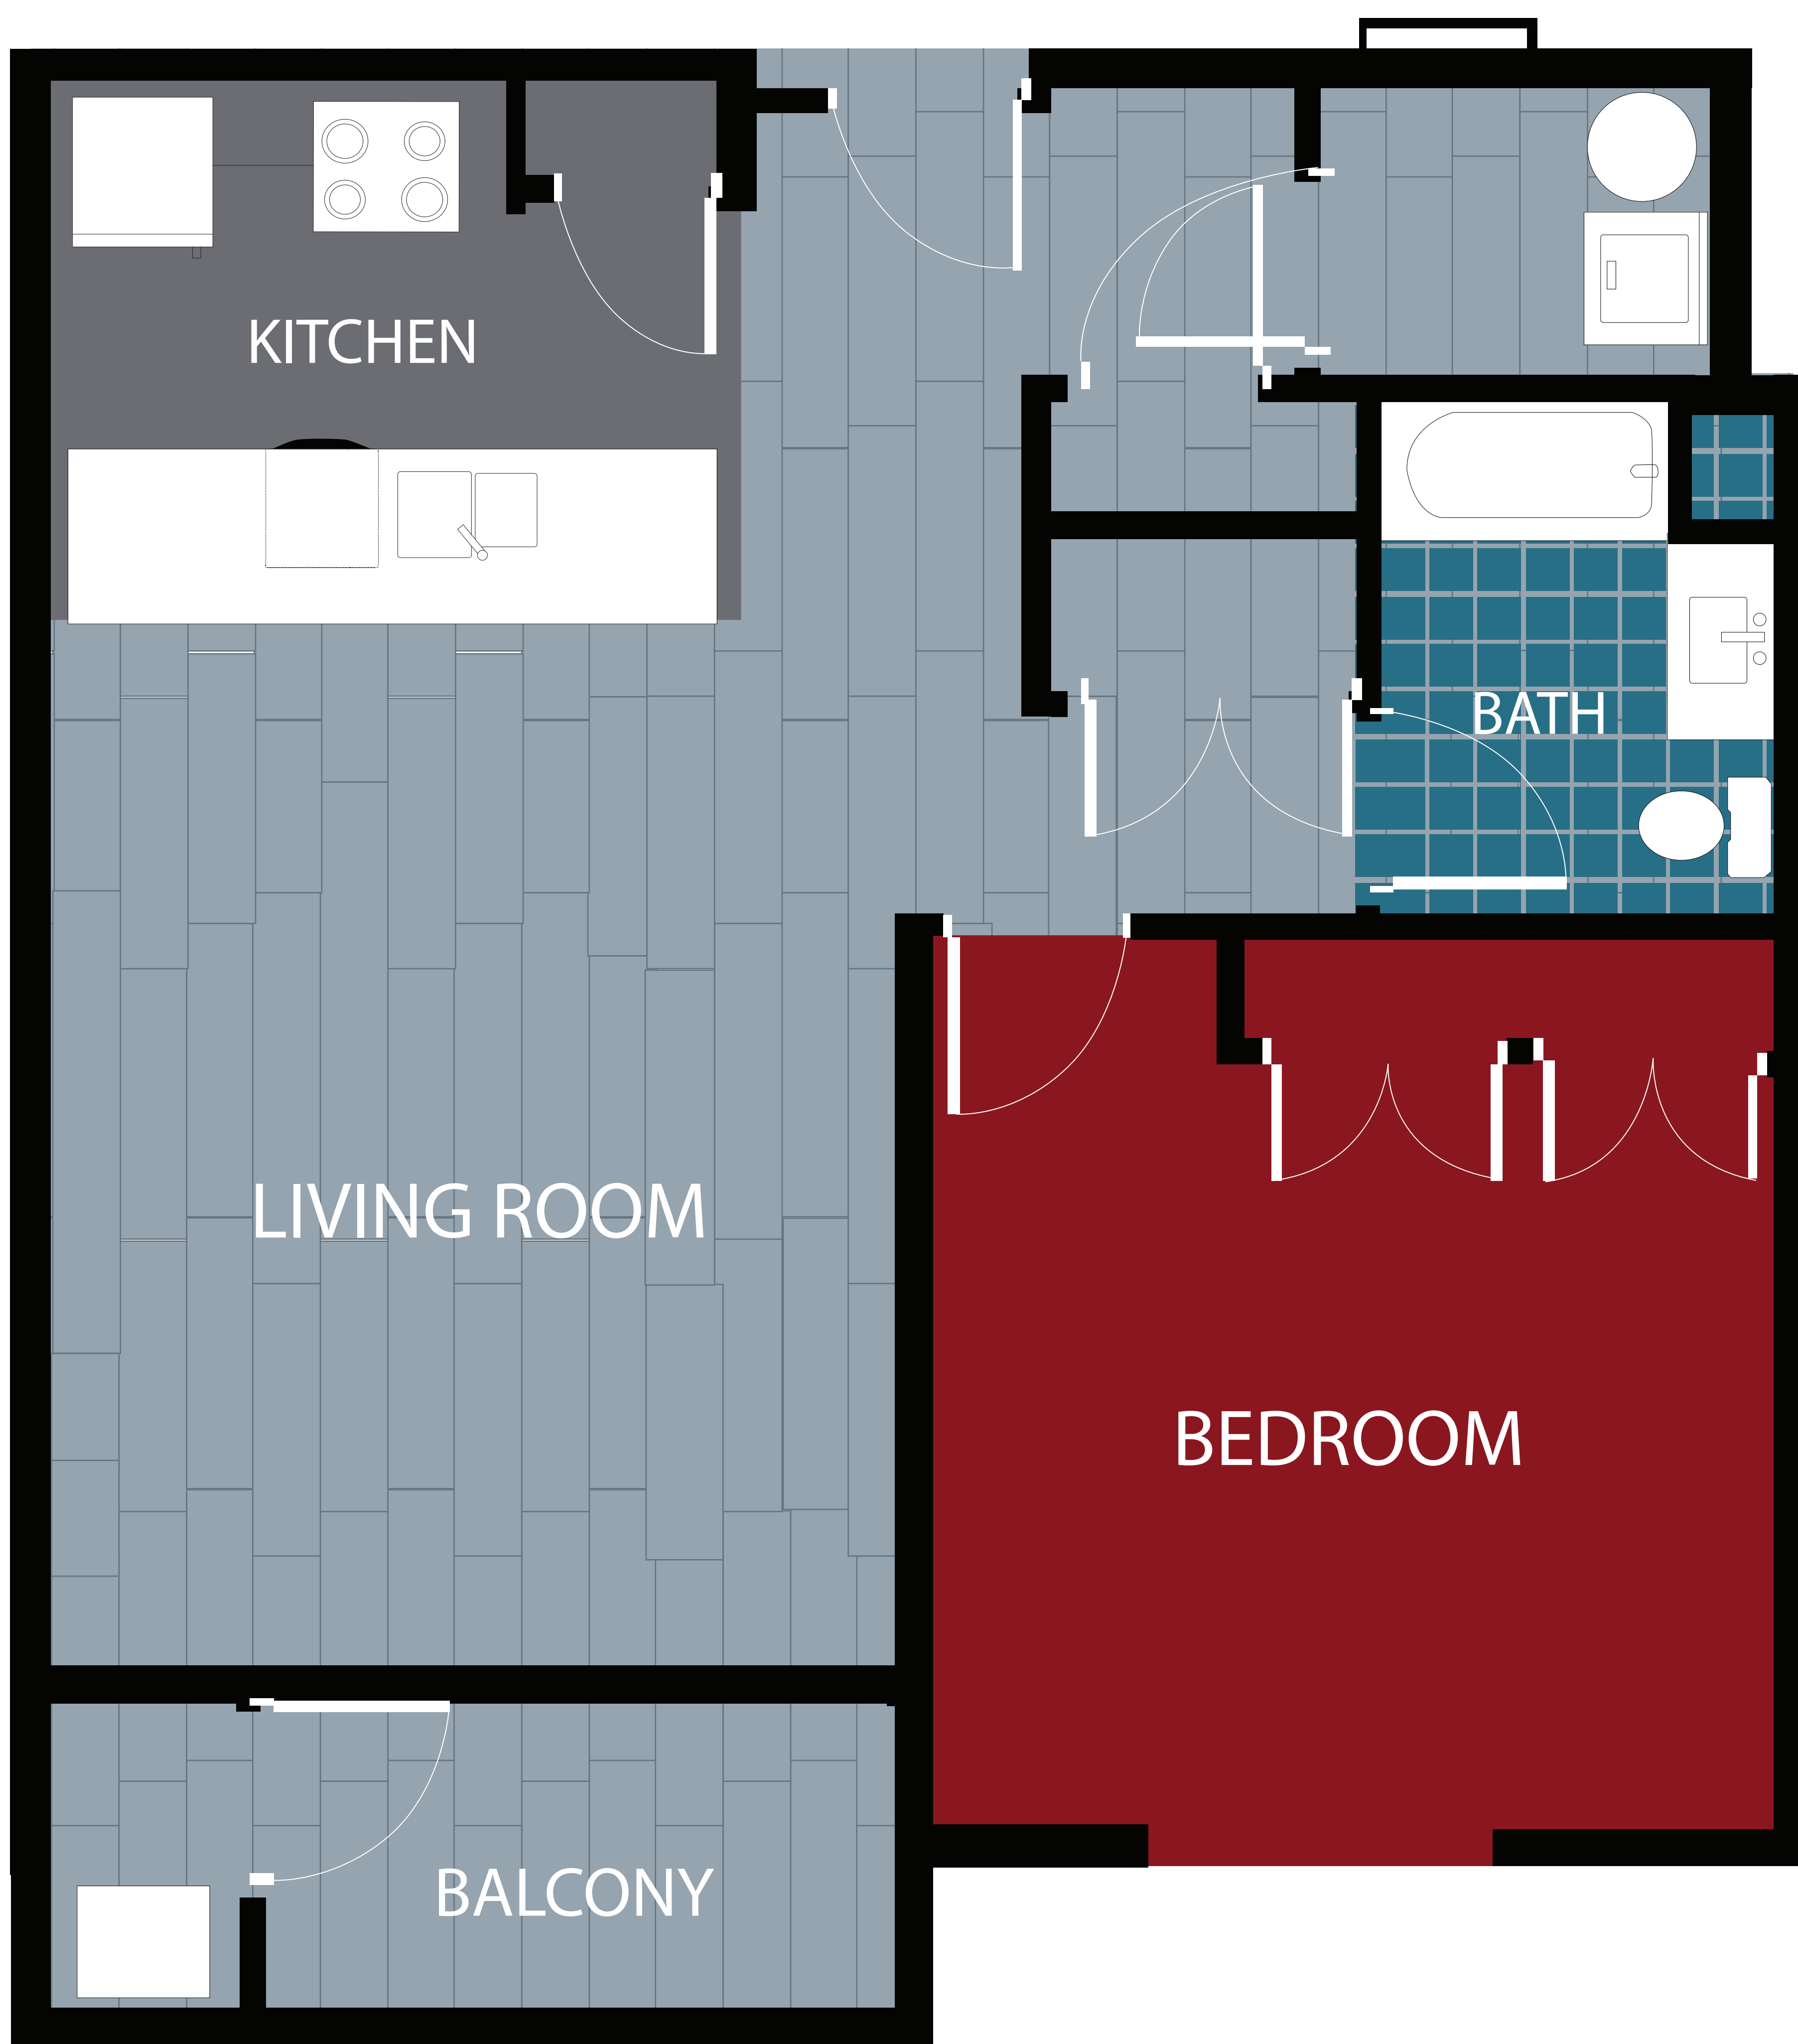

# APT: 306/406

### DIMENSIONS

- Bedroom 13x14
- Living Area 15x15
- Balcony 75sq.ft
- Total Area 878sq.ft

Station House Somerville  
44 Veterans Memorial Drive  
Somerville, NJ 08876  
Phone: 908-879-2000  
[www.dgmpropertiesnj.com](http://www.dgmpropertiesnj.com)