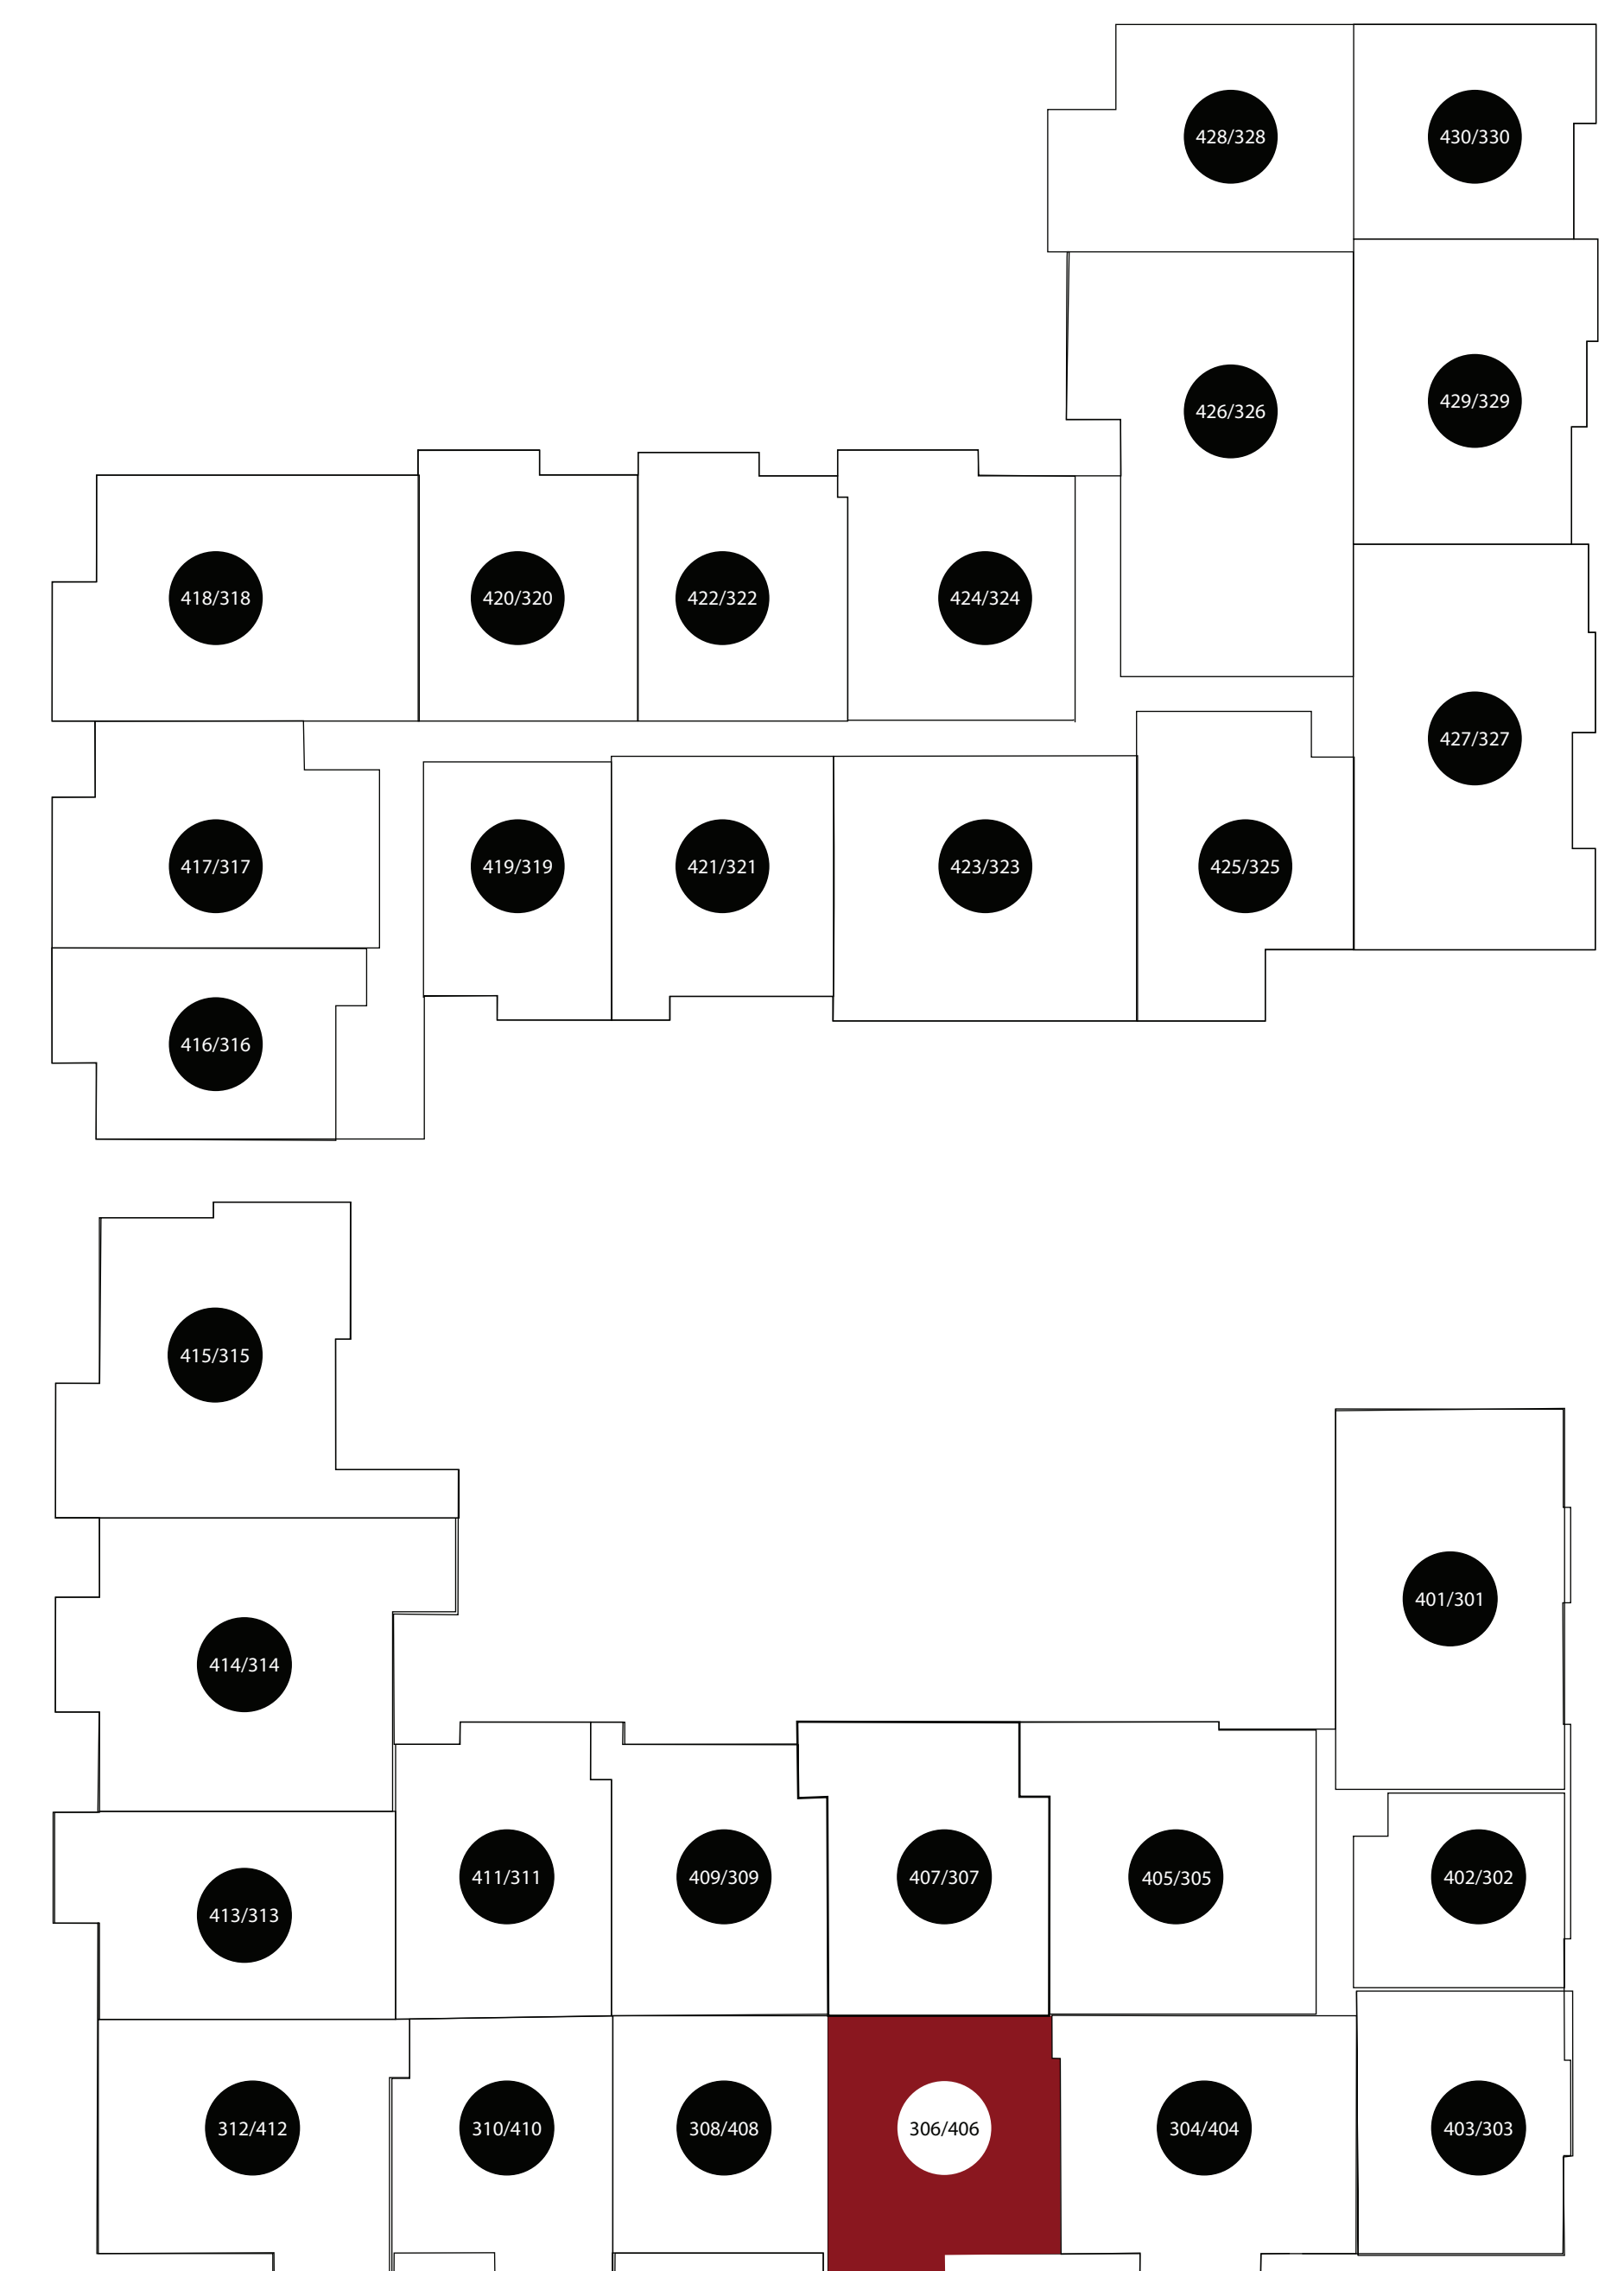

# APT: 306/406

### DIMENSIONS

- Bedroom 13x14
- Living Area 15x15
- Balcony 75sq.ft
- Total Area 878sq.ft

Station House Somerville  
44 Veterans Memorial Drive  
Somerville, NJ 08876  
Phone: 908-879-2000  
[www.dgmpropertiesnj.com](http://www.dgmpropertiesnj.com)