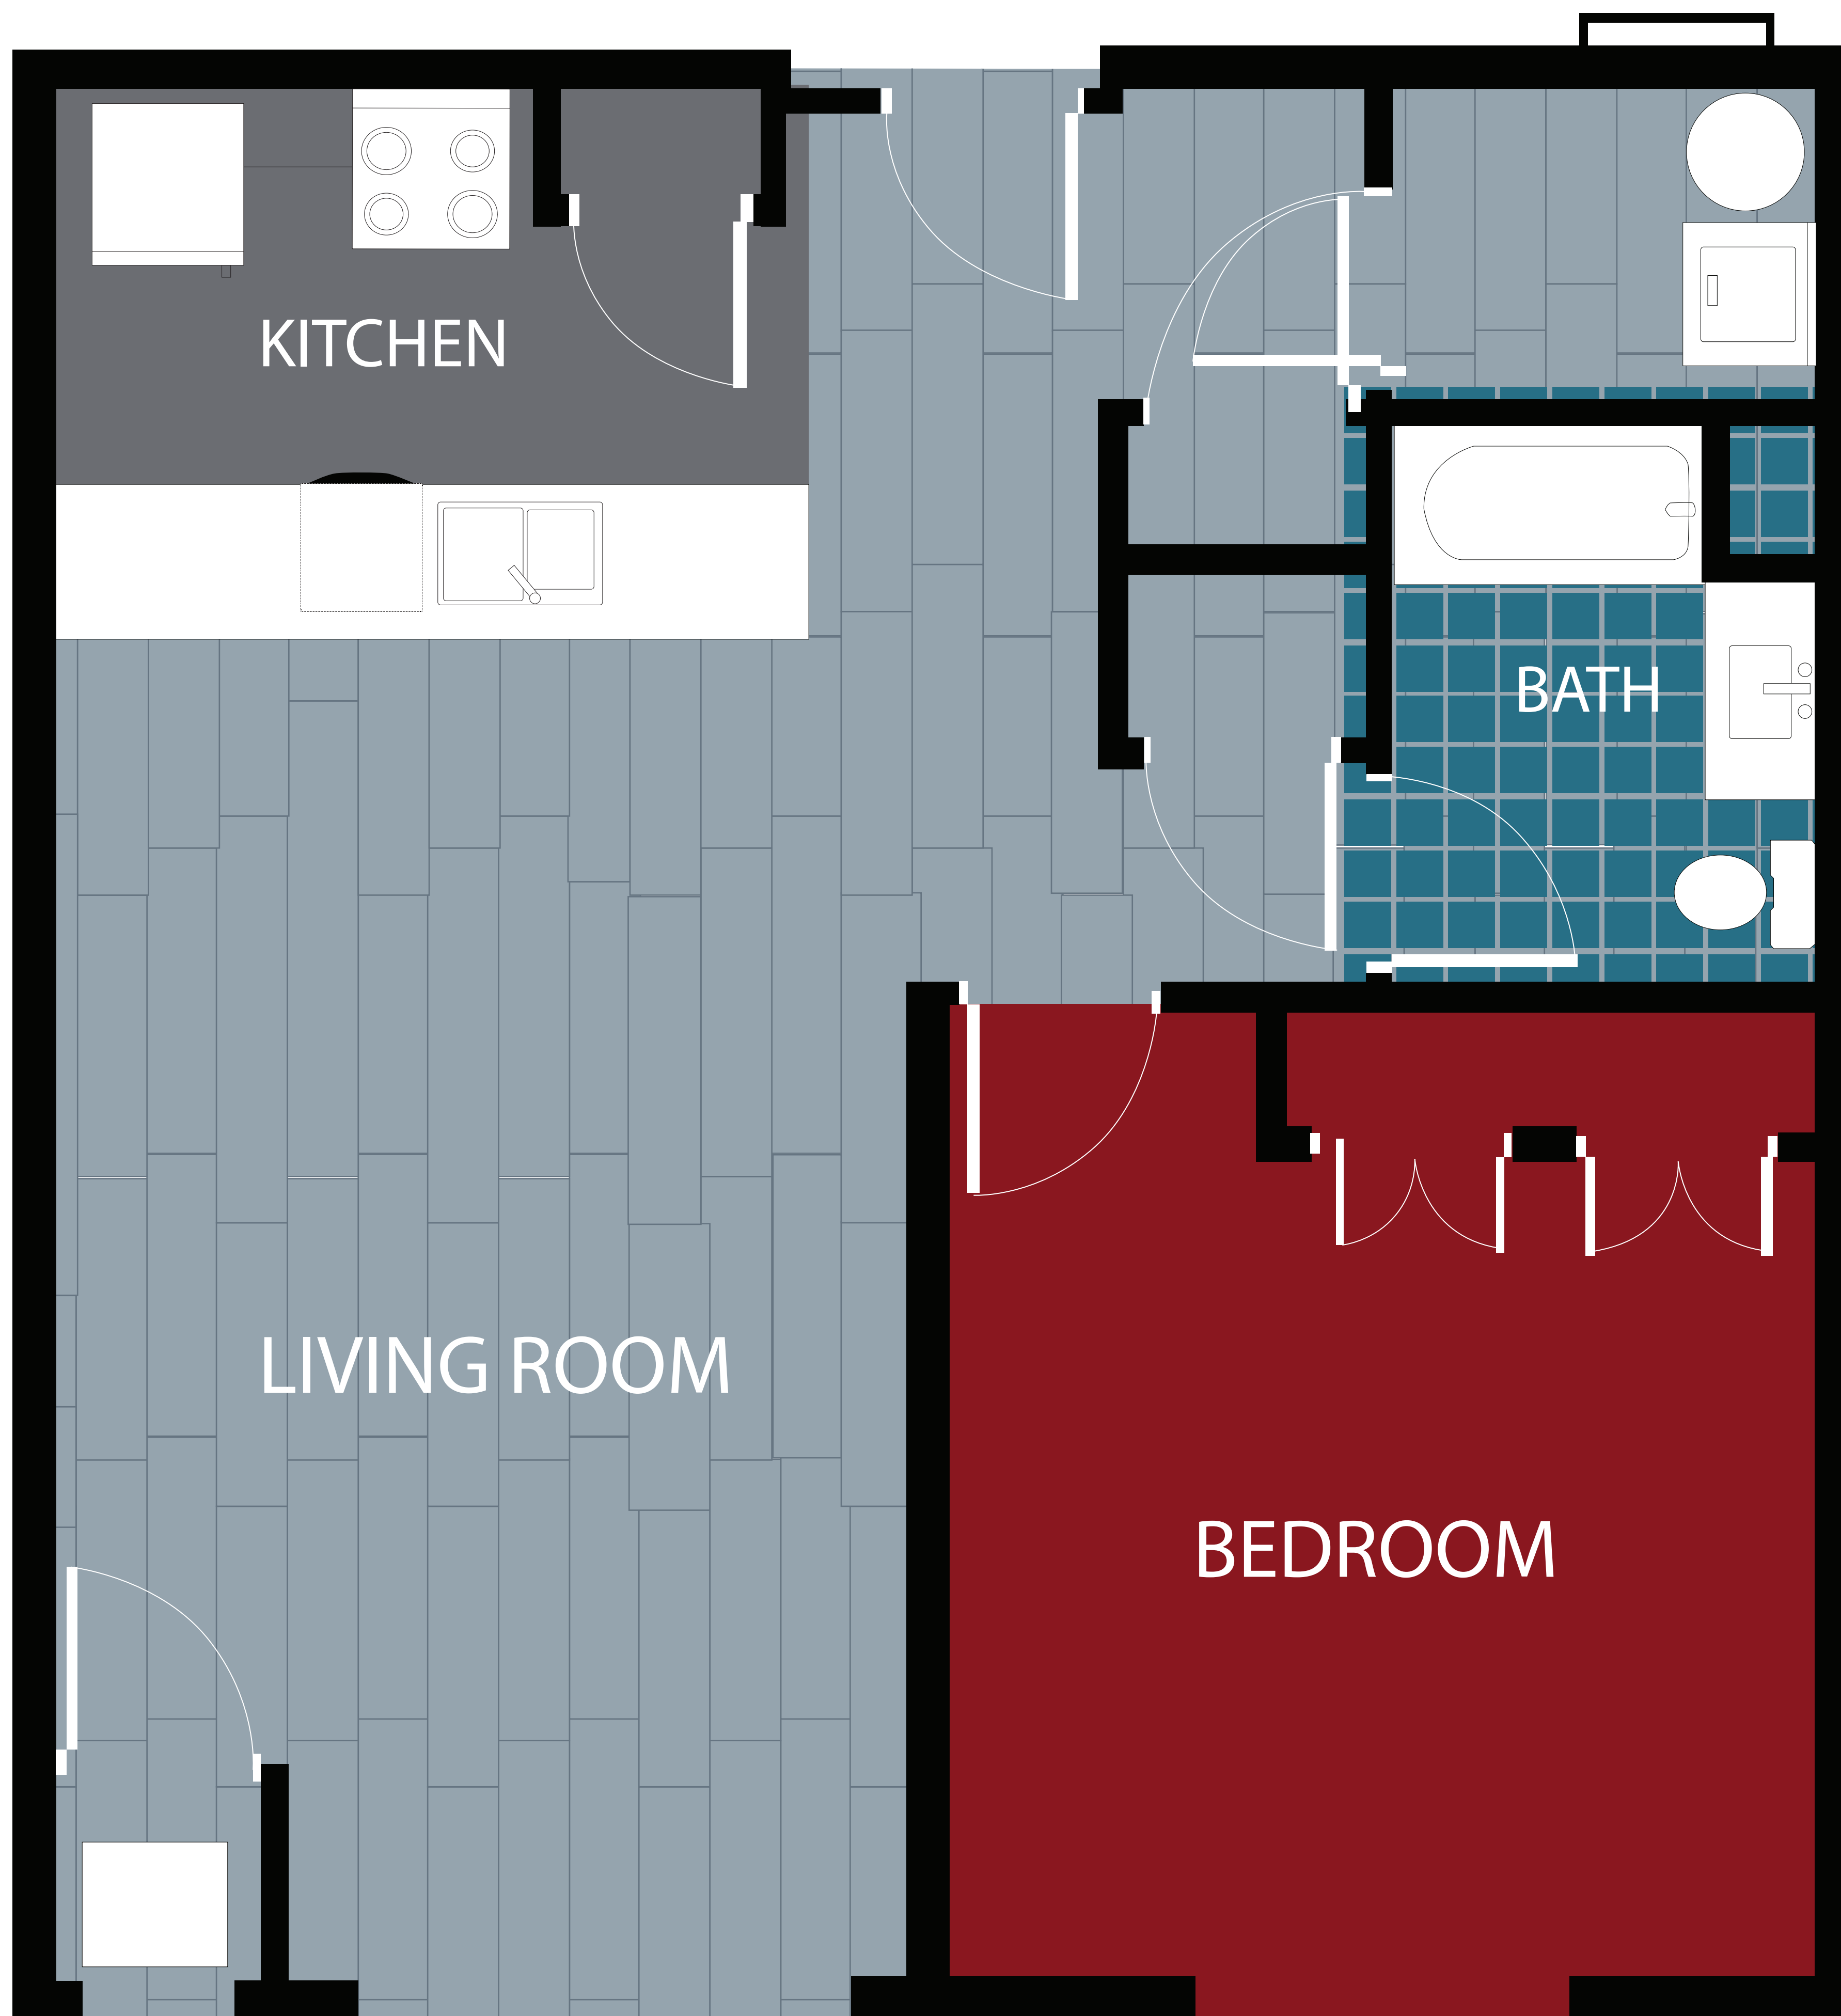

APT: 308/408

DIMENSIONS

- Bedroom
13x14
- Living Area
14x15
- Total Area
864sq.ft

Station House Somerville
44 Veterans Memorial Drive
Somerville, NJ 08876
Phone: 908-879-2000
www.dgmpropertiesnj.com