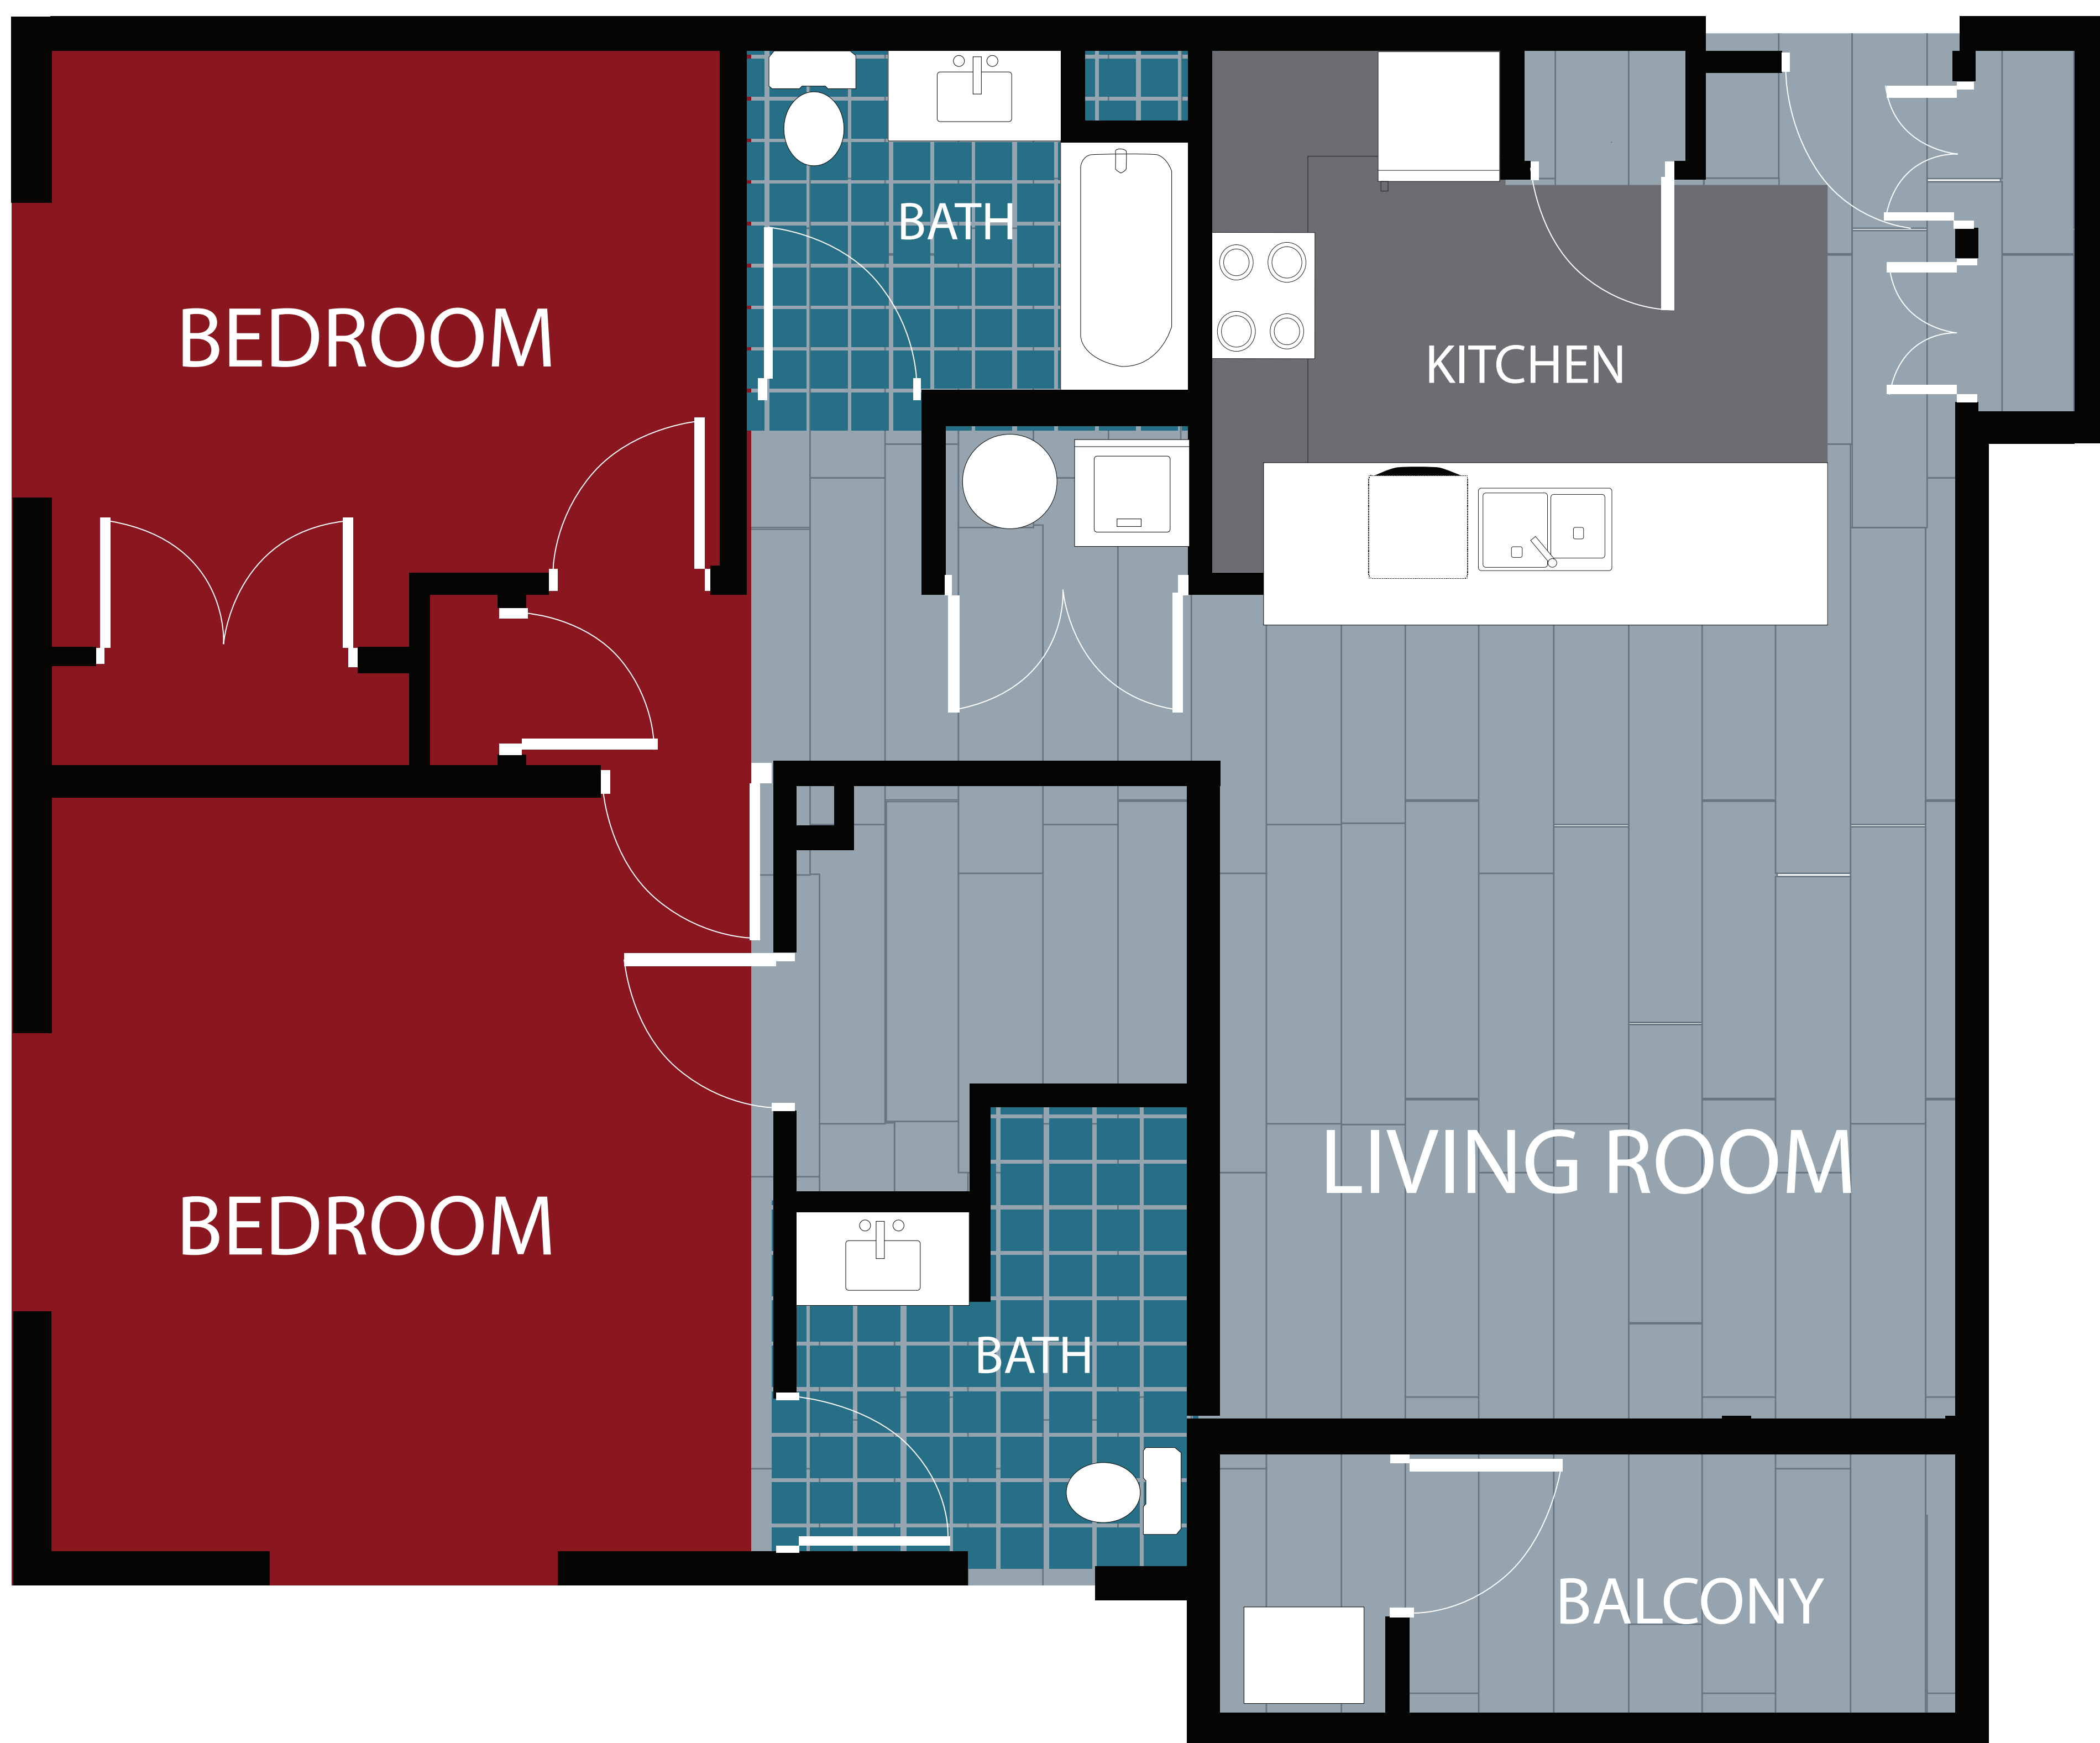

APT: 312/412

DIMENSIONS

- Bedroom 14x16
- 2nd Bedroom 13x12
- Living Area 15x14
- Balcony 75sq.ft
- Total Area 1160sq.ft

Station House Somerville
44 Veterans Memorial Drive
Somerville, NJ 08876
Phone: 908-879-2000
www.dgmpropertiesnj.com