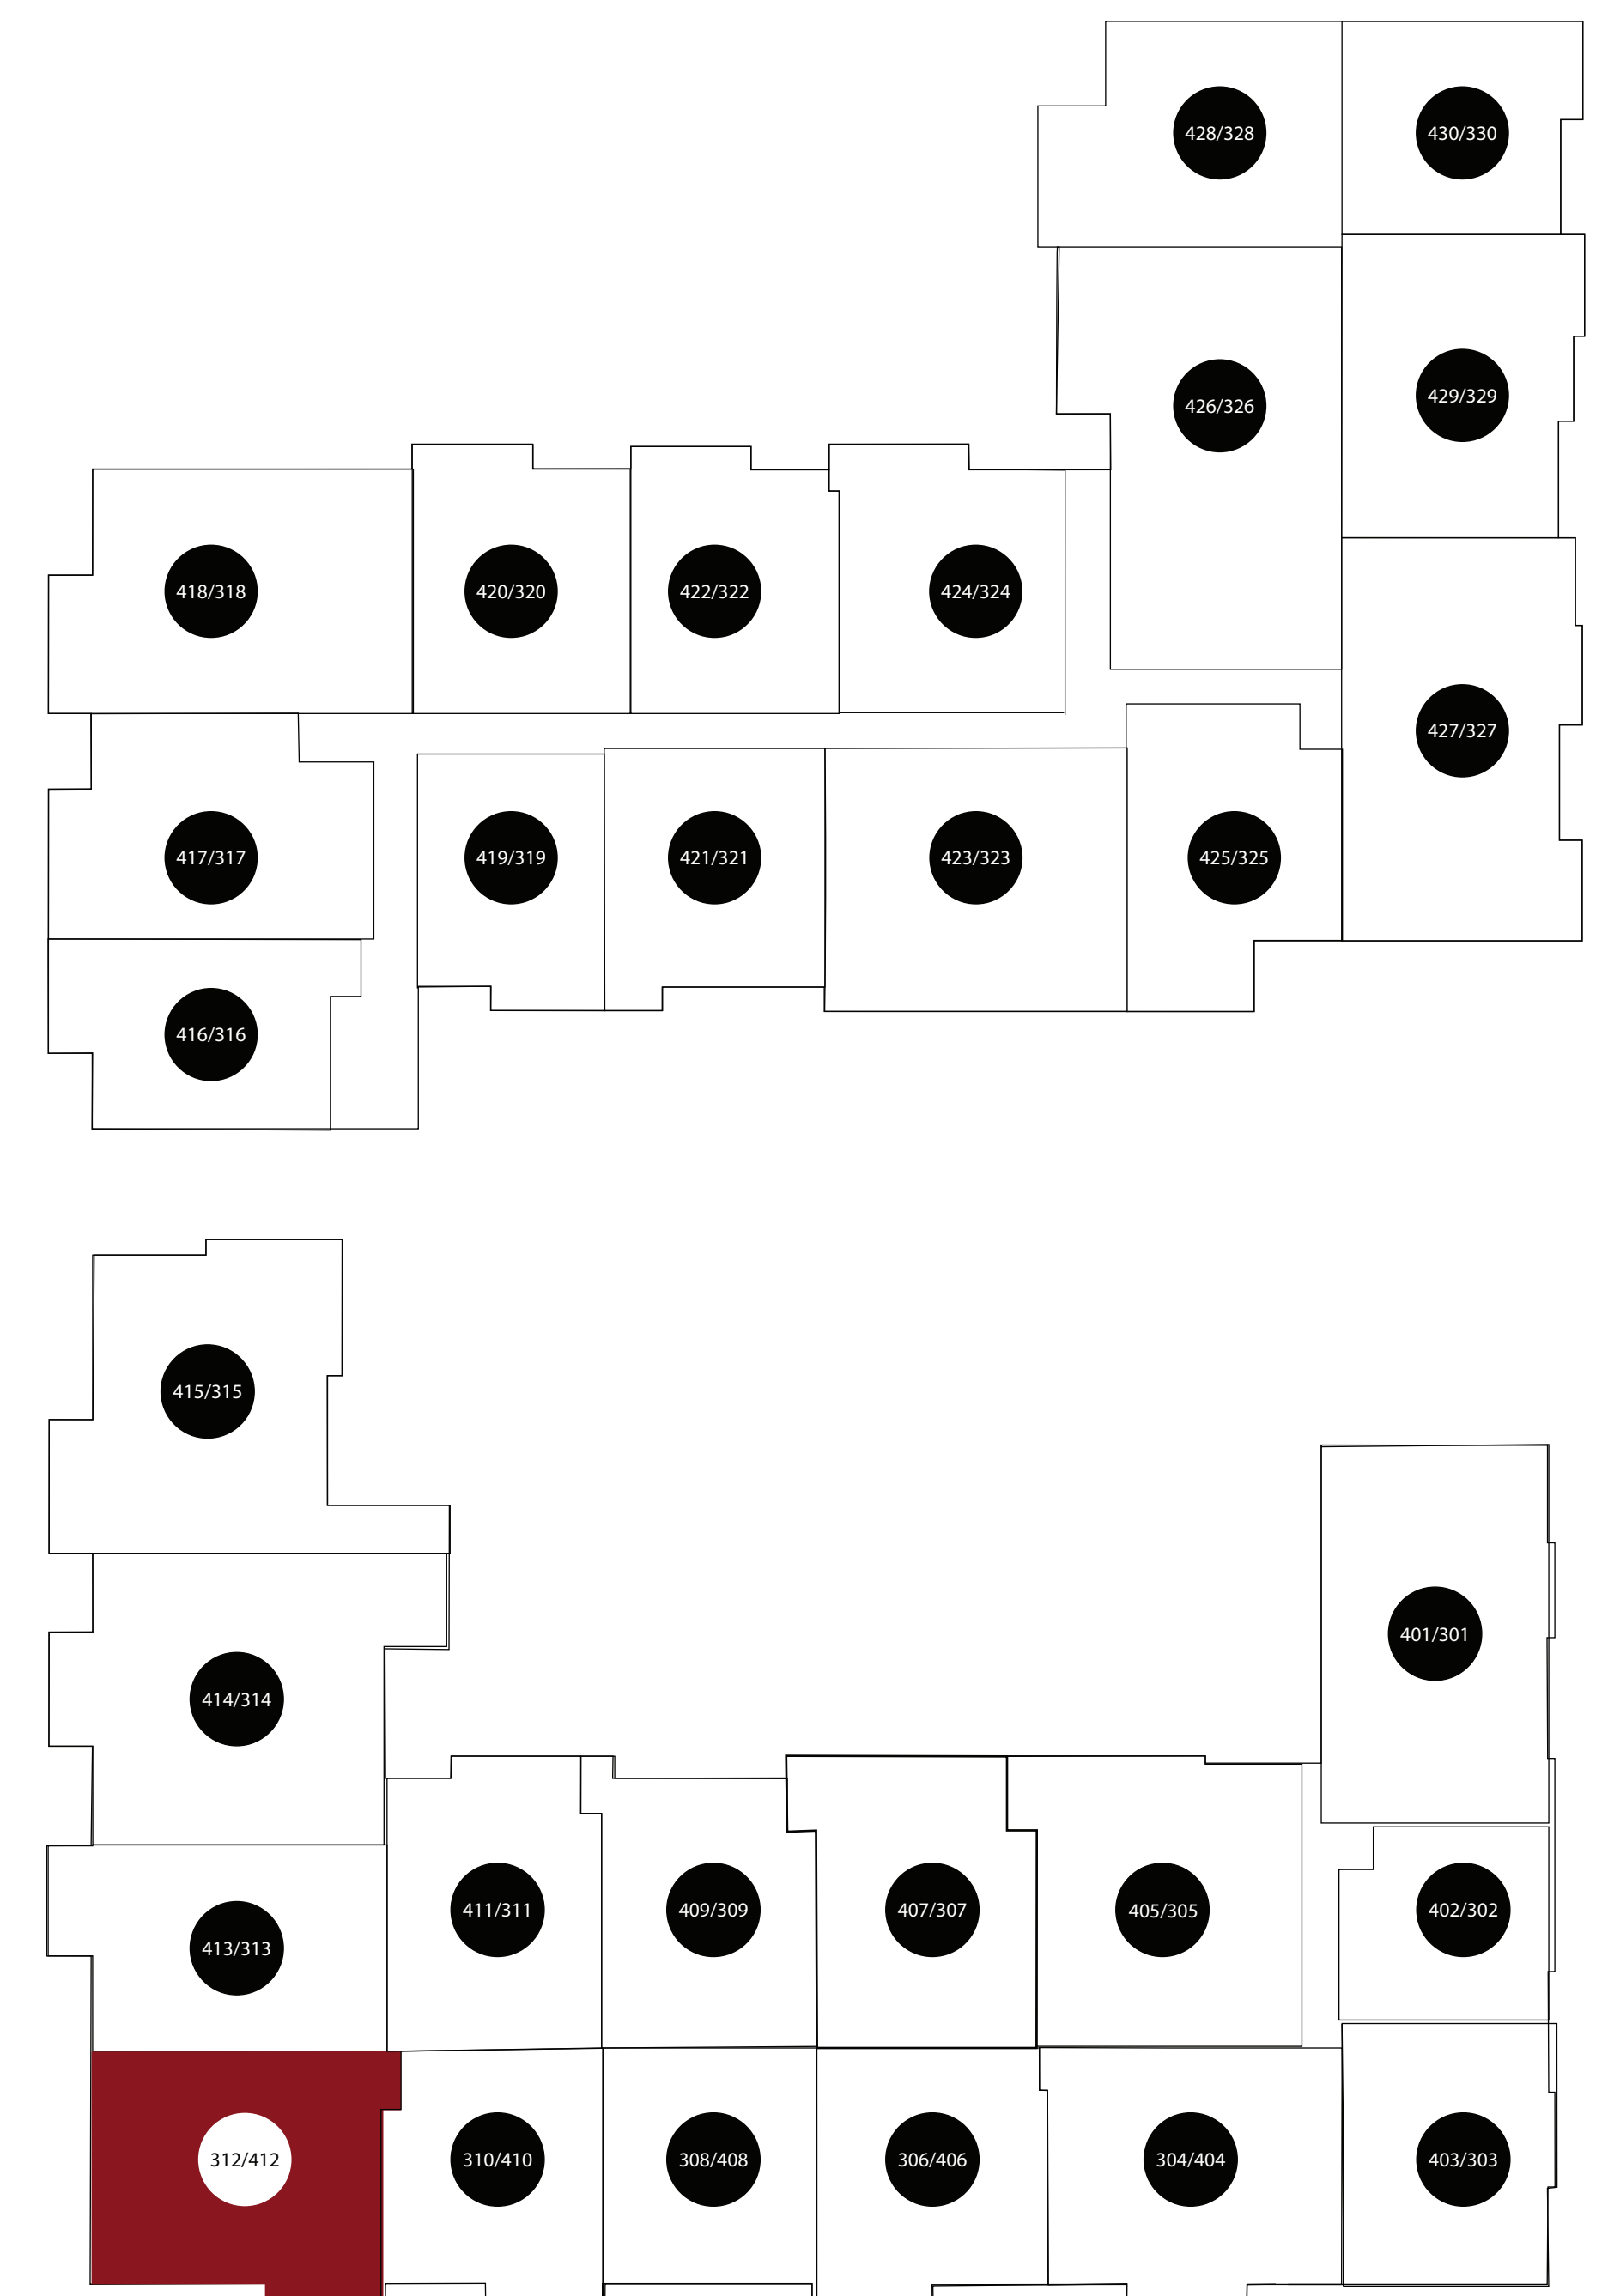

APT: 312/412

DIMENSIONS

- Bedroom 14x16
- 2nd Bedroom 13x12
- Living Area 15x14
- Balcony 75sq.ft
- Total Area 1160sq.ft

Station House Somerville
44 Veterans Memorial Drive
Somerville, NJ 08876
Phone: 908-879-2000
www.dgmpropertiesnj.com